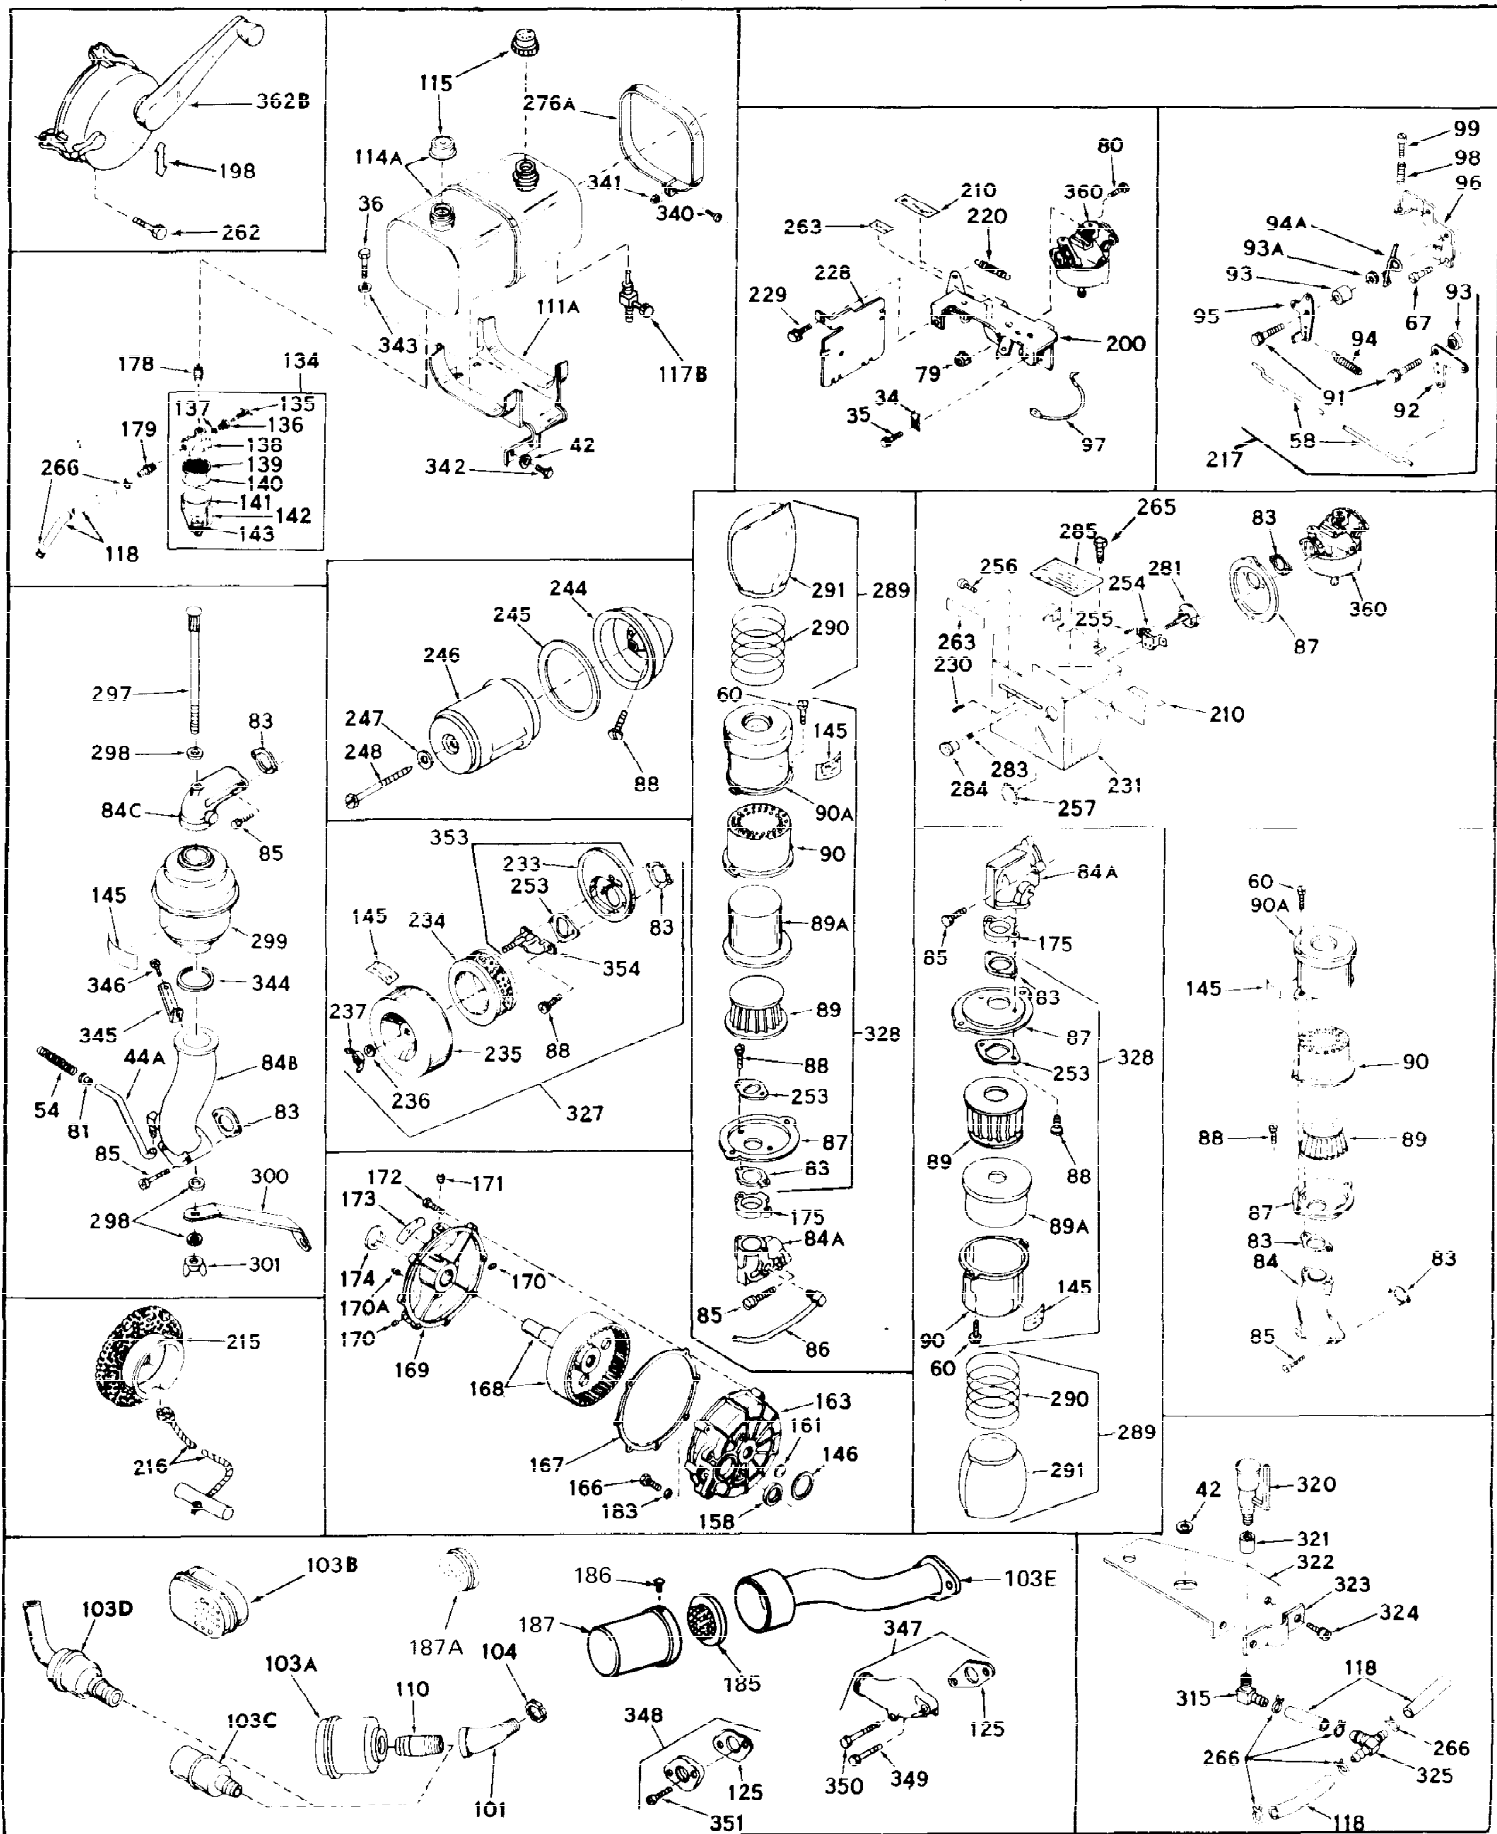

Ref #	Part Number	Qty	Description
34	27793	0	Clip, Conduit
35	28942	0	Screw
36	650694	0	Screw, Hex hd. cap, 5/16-18 x 2
36	650695	0	Screw, Hex hd. cap, 5/16-18 x 2-1/4 (Grade 8
36	650697	0	Screw, Hex hd. cap, 5/16-18 x 2-1/2
42	26073	0	Washer, Connecting rod bolt
54	28819	0	Spring, Fuel line
54	31778	0	Spring, Coil
60	650152	0	Screw
67	650399	0	Screw, Phil. fil. hd. Sems, 10-32 x 5/8
79	29752	0	Nut
80	650572	0	Screw
83	27272	0	Gasket, Air cleaner
85	29786	0	Screw
85	650163	0	Screw, Fil. hd. Sems, 10-32 x 7/8
85	650416	0	Screw, Rd. hd. Sems, 10-32 x 1
85	650605	0	Screw
87	31691	0	Bracket, Air cleaner
88	28820	0	Screw
88	650399	0	Screw, Phil. fil. hd. Sems, 10-32 x 5/8
88	650521	0	Screw
89	30727	0	Element, Air cleaner
90	31692	0	Body, Air cleaner
91	30312	0	Screw, Hex washer hd. Sems, 10-32 x 1/2
98	28569	0	Spring, Compression
98	32924	0	Spring, Compression
99	29500	0	Screw, Fil. hd. mach., Sems, 8-32 x 3/4
99	650223	0	Screw, Fil. slotted hd. Sems, 8-32 x 5/8
99	650688	0	Screw, Hex hd., 10-32 x 1-5/16" (Drilled
104	28443	0	Nut, Conduit (1/8" thick)
104	32862	0	Nut, Conduit (1/4" thick)
115	32387A	0	Cap, Fuel filler (Charcoal Plastic) (Spurt
115	33032	0	Cap, Fuel filler (Red Plastic) (Spurt
118	29774	0	Line, Fuel (Braided 8.25")
118	30705	0	Line, Fuel (Braided 16")
118	30962	0	Line, Fuel (Braided 32")
125	27930	0	Gasket, Exhaust
145	31752	0	Decal, Air cleaner
146	28451	0	Gasket, Housing
158	30256	0	Seal, Oil
161	28508	0	Plug, Expansion
163	30516	0	Housing, Reducer
166	28454	0	Screw
167	30517A	0	Gasket, Reduction cover
168	30797	0	Shaft & Gear Assy.
169	30798	0	Cover, Reducer
170	9556	0	Plug, Oil drain (Sq. hd. pipe, 1/8-27)
170A	9556	0	Plug, Oil drain (Sq. hd. pipe, 1/8-27)
171	24590	0	Plug, Pipe
172	30564	0	Screw
173	28973	0	Decal, Oil fill
174	27897	0	Seal, Oil
183	8274	0	Lockwasher
215	28301	0	Pulley, Starter
216	590343	0	Rope & Handle Assy., Starter