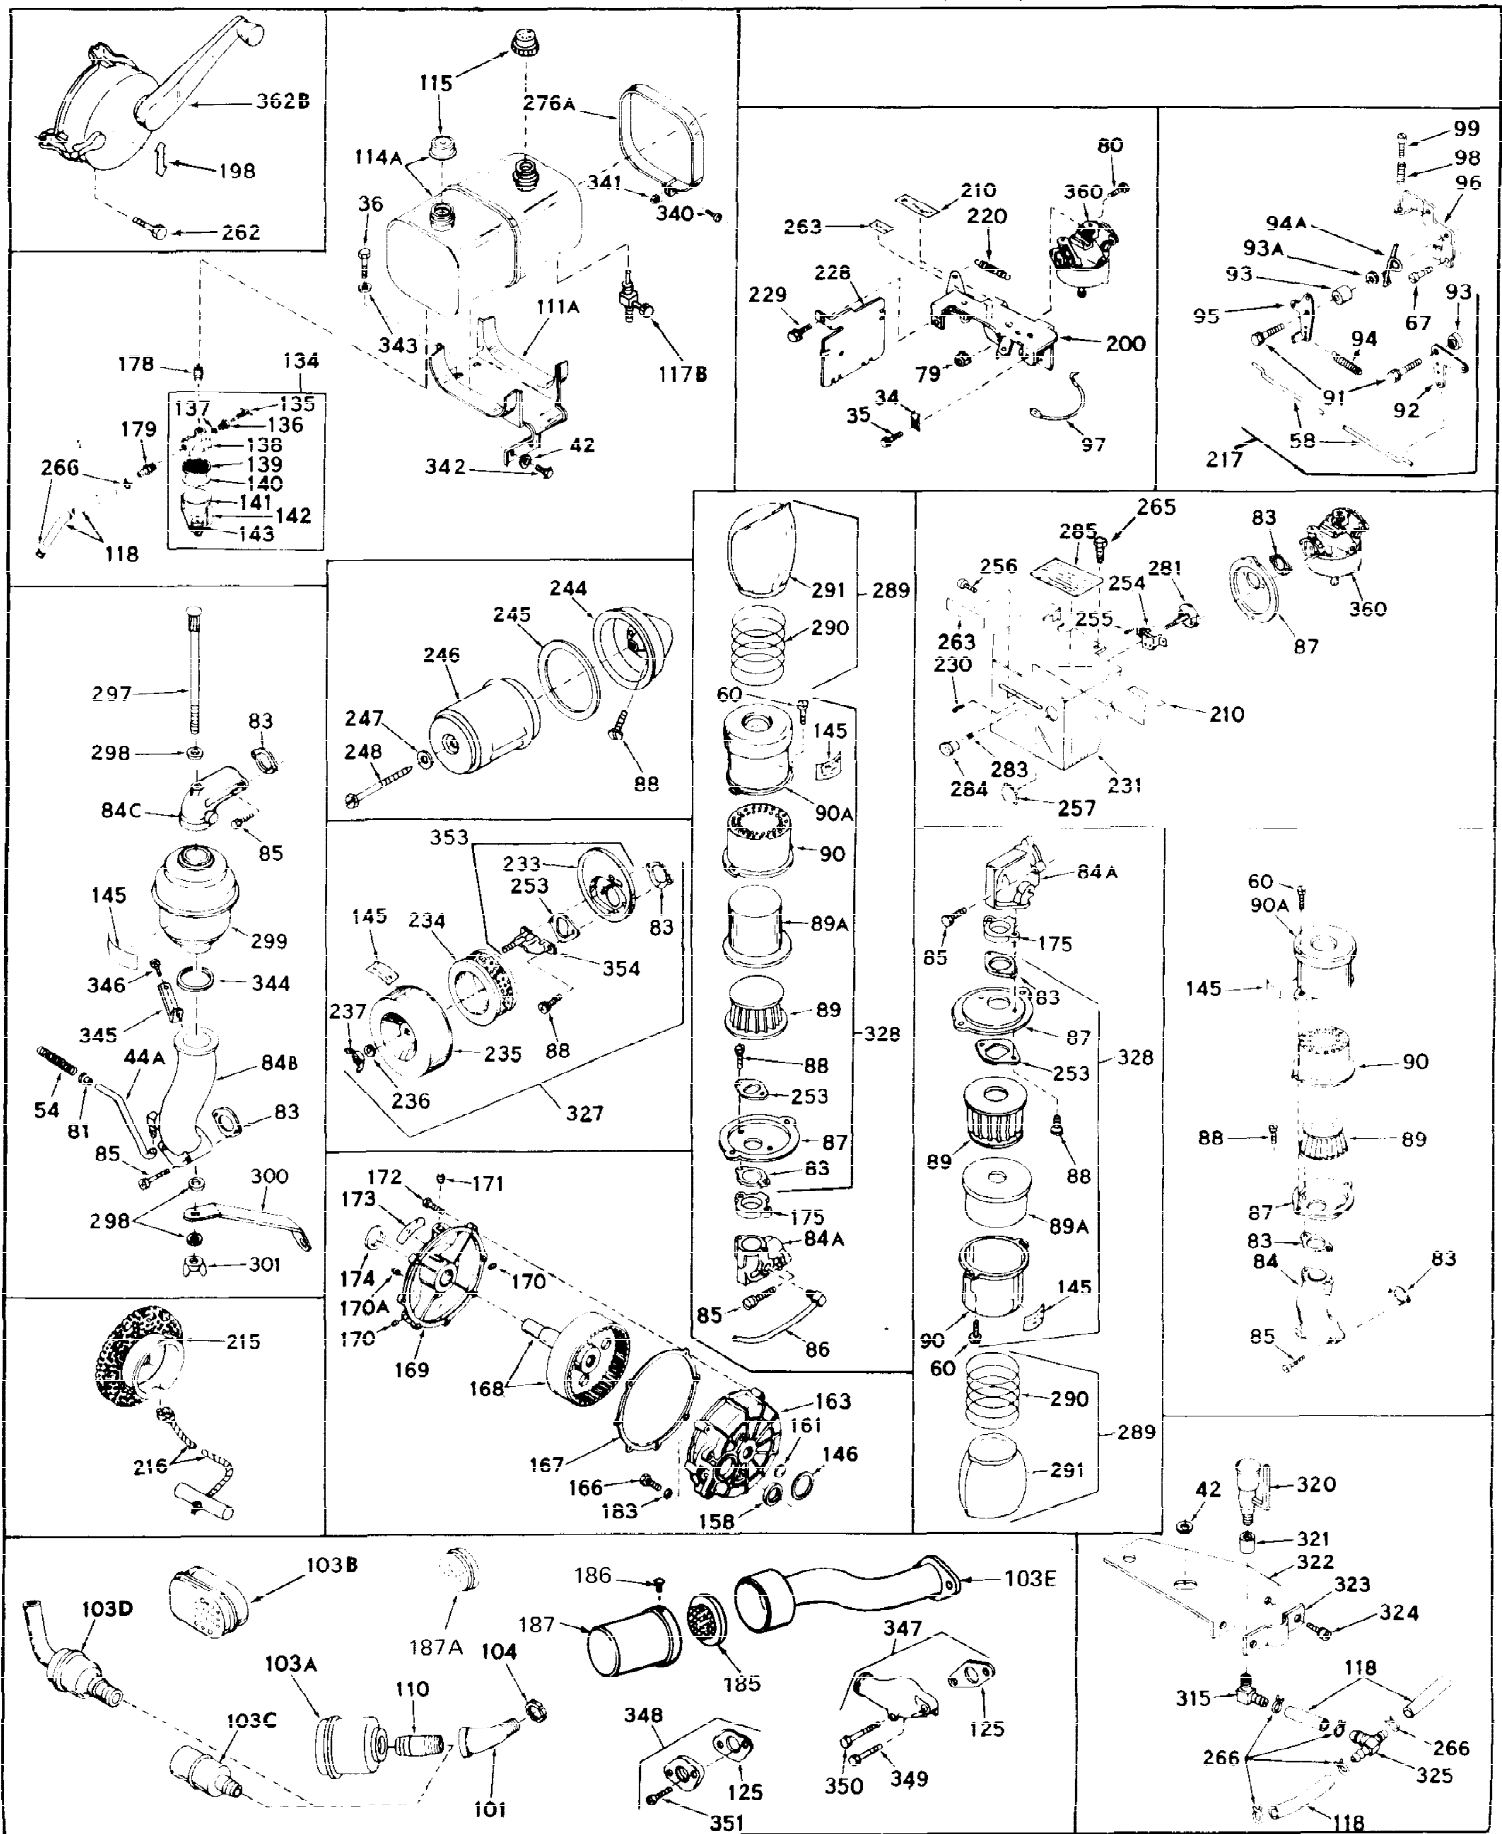

Ref #	Part Number	Qty	Description
34	27793	0	Clip, Conduit
35	28942	0	Screw
36	650694	0	Screw, Hex hd. cap, 5/16-18 x 2
36	650695	0	Screw, Hex hd. cap, 5/16-18 x 2-1/4 (Grade 8
36	650697	0	Screw, Hex hd. cap, 5/16-18 x 2-1/2
42	26073	0	Washer, Connecting rod bolt
44A	32447	0	Tube, Breather
54	28819	0	Spring, Fuel line
54	31778	0	Spring, Coil
60	650152	0	Screw
67	650399	0	Screw, Phil. fil. hd. Sems, 10-32 x 5/8
79	29752	0	Nut
80	650572	0	Screw
81	32446	0	Grommet, Breather tube
83	27272	0	Gasket, Air cleaner
85	29786	0	Screw
85	650163	0	Screw, Fil. hd. Sems, 10-32 x 7/8
85	650416	0	Screw, Rd. hd. Sems, 10-32 x 1
85	650605	0	Screw
87	31708	0	Bracket, Air cleaner
88	650399	0	Screw, Phil. fil. hd. Sems, 10-32 x 5/8
88	650521	0	Screw
88	28820	0	Screw
89A	31700	0	Element, Air cleaner
90	31692	0	Body, Air cleaner
91	30312	0	Screw, Hex washer hd. Sems, 10-32 x 1/2
98	28569	0	Spring, Compression
98	32924	0	Spring, Compression
99	29500	0	Screw, Fil. hd. mach., Sems, 8-32 x 3/4
99	650223	0	Screw, Fil. slotted hd. Sems, 8-32 x 5/8
99	650688	0	Screw, Hex hd., 10-32 x 1-5/16" (Drilled
104	28443	0	Nut, Conduit (1/8" thick)
104	32862	0	Nut, Conduit (1/4" thick)
115	32387A	0	Cap, Fuel filler (Charcoal Plastic) (Spurt
115	33032	0	Cap, Fuel filler (Red Plastic) (Spurt
118	29774	0	Line, Fuel (Braided 8.25")
118	30705	0	Line, Fuel (Braided 16")
118	30962	0	Line, Fuel (Braided 32")
125	27930	0	Gasket, Exhaust
145	31871	0	Decal, Air cleaner
146	28451	0	Gasket, Housing
171	24590	0	Plug, Pipe
215	28301	0	Pulley, Starter
216	590343	0	Rope & Handle Assy., Starter
228	30820	0	Baffle, Heat
229	28942	0	Screw
230	650257	0	Screw, Pan hd. Sems, 8-32 x 5/16
253	30767	0	Spacer, Air cleaner
255	28820	0	Screw
256	650760	0	Screw
257	31291	0	Plug, Cover
262	29716	0	Screw
265	650701	0	Screw, Hex washer hd. shakeproof,
266	26460	0	Clamp, Fuel line
289	730512	0	Kit, Pre-cleaner