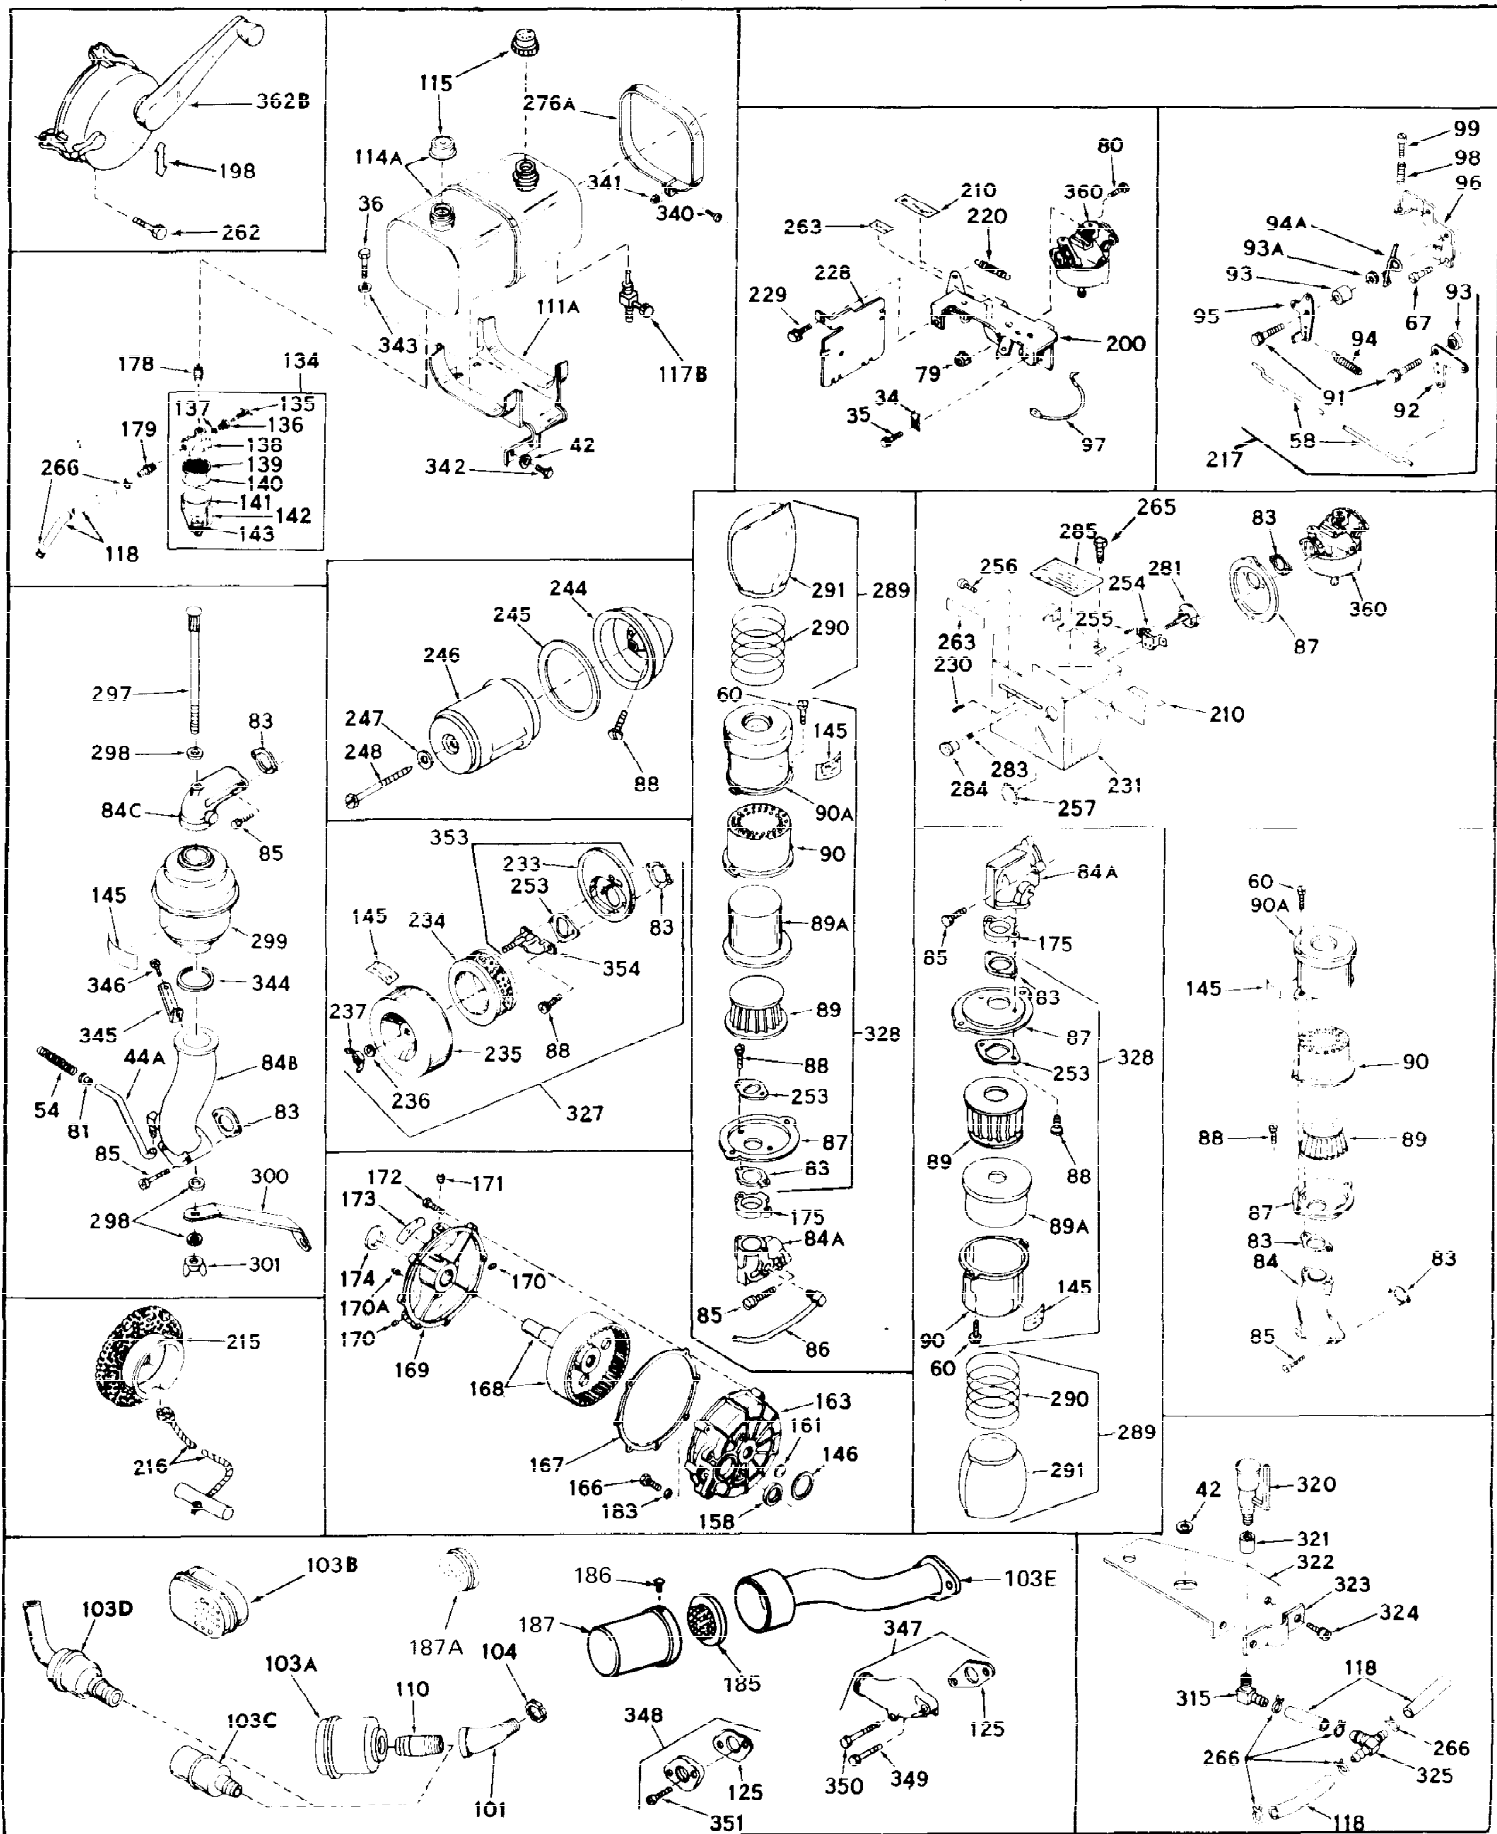

Ref #	Part Number	Qty	Description
34	27793	0	Clip, Conduit
35	28942	0	Screw
36	650694	0	Screw, Hex hd. cap, 5/16-18 x 2
36	650695	0	Screw, Hex hd. cap, 5/16-18 x 2-1/4 (Grade 8
36	650697	0	Screw, Hex hd. cap, 5/16-18 x 2-1/2
42	26073	0	Washer, Connecting rod bolt
54	28819	0	Spring, Fuel line
54	31778	0	Spring, Coil
60	650152	0	Screw
67	650399	0	Screw, Phil. fil. hd. Sems, 10-32 x 5/8
79	29752	0	Nut
80	650572	0	Screw
83	27272	0	Gasket, Air cleaner
85	29786	0	Screw
85	650163	0	Screw, Fil. hd. Sems, 10-32 x 7/8
85	650416	0	Screw, Rd. hd. Sems, 10-32 x 1
85	650605	0	Screw
87	31691	0	Bracket, Air cleaner
88	650521	0	Screw
88	28820	0	Screw
88	650399	0	Screw, Phil. fil. hd. Sems, 10-32 x 5/8
89	30727	0	Element, Air cleaner
90	31692	0	Body, Air cleaner
91	30312	0	Screw, Hex washer hd. Sems, 10-32 x 1/2
98	28569	0	Spring, Compression
98	32924	0	Spring, Compression
99	29500	0	Screw, Fil. hd. mach., Sems, 8-32 x 3/4
99	650223	0	Screw, Fil. slotted hd. Sems, 8-32 x 5/8
99	650688	0	Screw, Hex hd., 10-32 x 1-5/16" (Drilled
101	30209	0	Elbow, Exhaust (45ø)
103A	29633	0	Muffler
104	28443	0	Nut, Conduit (1/8" thick)
104	32862	0	Nut, Conduit (1/4" thick)
110	30244	0	Nipple, Exhaust pipe (2-1/2")
115	32387A	0	Cap, Fuel filler (Charcoal Plastic) (Spurt
115	33032	0	Cap, Fuel filler (Red Plastic) (Spurt
118	29774	0	Line, Fuel (Braided 8.25")
118	30705	0	Line, Fuel (Braided 16")
118	30962	0	Line, Fuel (Braided 32")
125	27930	0	Gasket, Exhaust
145	31752	0	Decal, Air cleaner
146	28451	0	Gasket, Housing
171	24590	0	Plug, Pipe
215	28301	0	Pulley, Starter
216	590343	0	Rope & Handle Assy., Starter
228	30820	0	Baffle, Heat
229	28942	0	Screw
230	650257	0	Screw, Pan hd. Sems, 8-32 x 5/16
253	30767	0	Spacer, Air cleaner
255	28820	0	Screw
256	650760	0	Screw
257	31291	0	Plug, Cover
262	29716	0	Screw
265	650701	0	Screw, Hex washer hd. shakeproof,
266	26460	0	Clamp, Fuel line