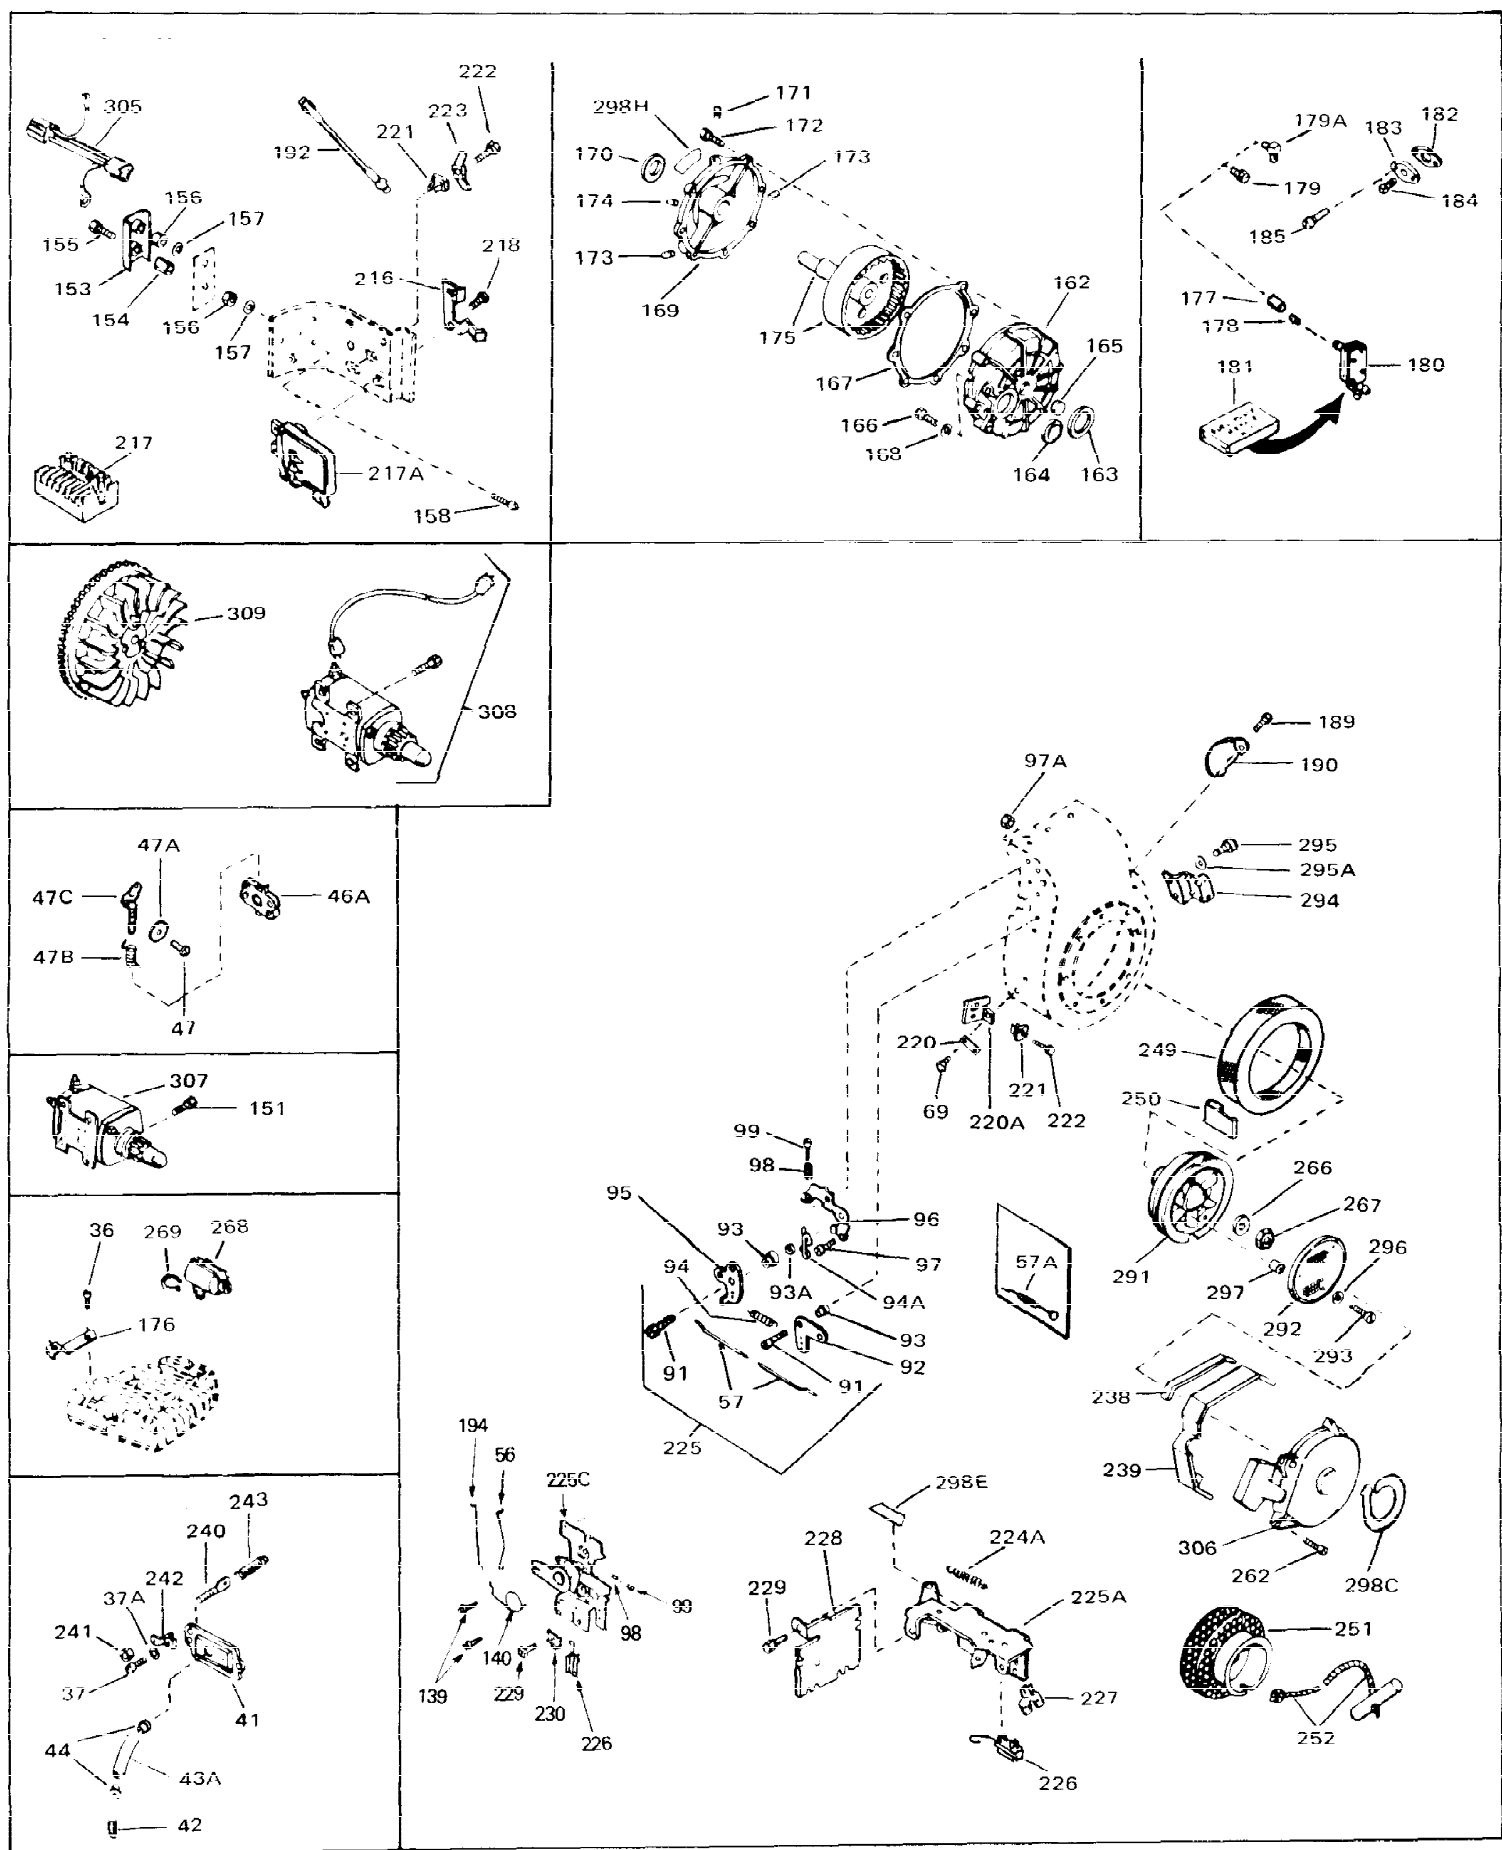

Ref #	Part Number	Qty	Description
36	650694A	0	Screw, Hex flange hd., 5/16-18 x 2
36	650695A	0	Screw, Hex flange hd., 5/16-18 x 2-1/4
36	650697A	0	Screw, Hex flange hd., 5/16-18 x 2-1/2
37	650128	0	Screw
37	650597	0	Screw, Hex washer hd., 10-24 x 5/8
37A	27261	0	Washer, Flat
41	28425	0	Cover, Valve chamber
56	31710	0	Link, Throttle
69	29747A	0	Screw
98	28569	0	Spring, Compression
98	31342	0	Spring, Compression
98	32924	0	Spring, Compression
99	650549	0	Screw
99	650688	0	Screw, Hex hd., 10-32 x 1-5/16" (Drilled
99	29500	0	Screw, Fil. hd. mach., Sems, 8-32 x 3/4
182	32683	0	Gasket, Fuel pump
183	32955	0	Cover, Fuel pump pad
184	9556	0	Plug, Oil drain (Sq. hd. pipe, 1/8-27)
185	30688	0	Screw, Hex hd. Sems, 1/4-20 x 1/2
225	730152	0	Control Assy., Speed
226	610973	0	Terminal Assy.
227	33177	0	Terminal
262	29716	0	Screw
266	650815	0	Washer, Belleville
267	8115	0	Nut, Hex
305	33018	0	Harness, Adapter
306	590420	0	Starter, Rewind
308	32386	0	Starter Motor Kit (110-120 Volt)
308	32901	0	Starter Motor Kit (110-120 Volt)
308	33328	0	Starter Motor Kit (110-120 Volt)
308	33328A	0	Starter Motor Kit (110-120 Volt)
308	33518	0	Starter Motor Kit (110-120 Volt)
308	33518A	0	Starter Motor Kit (110-120 Volt)
308	33518B	0	Starter Motor Kit (110-120 Volt)
309	30811A	0	Flywheel