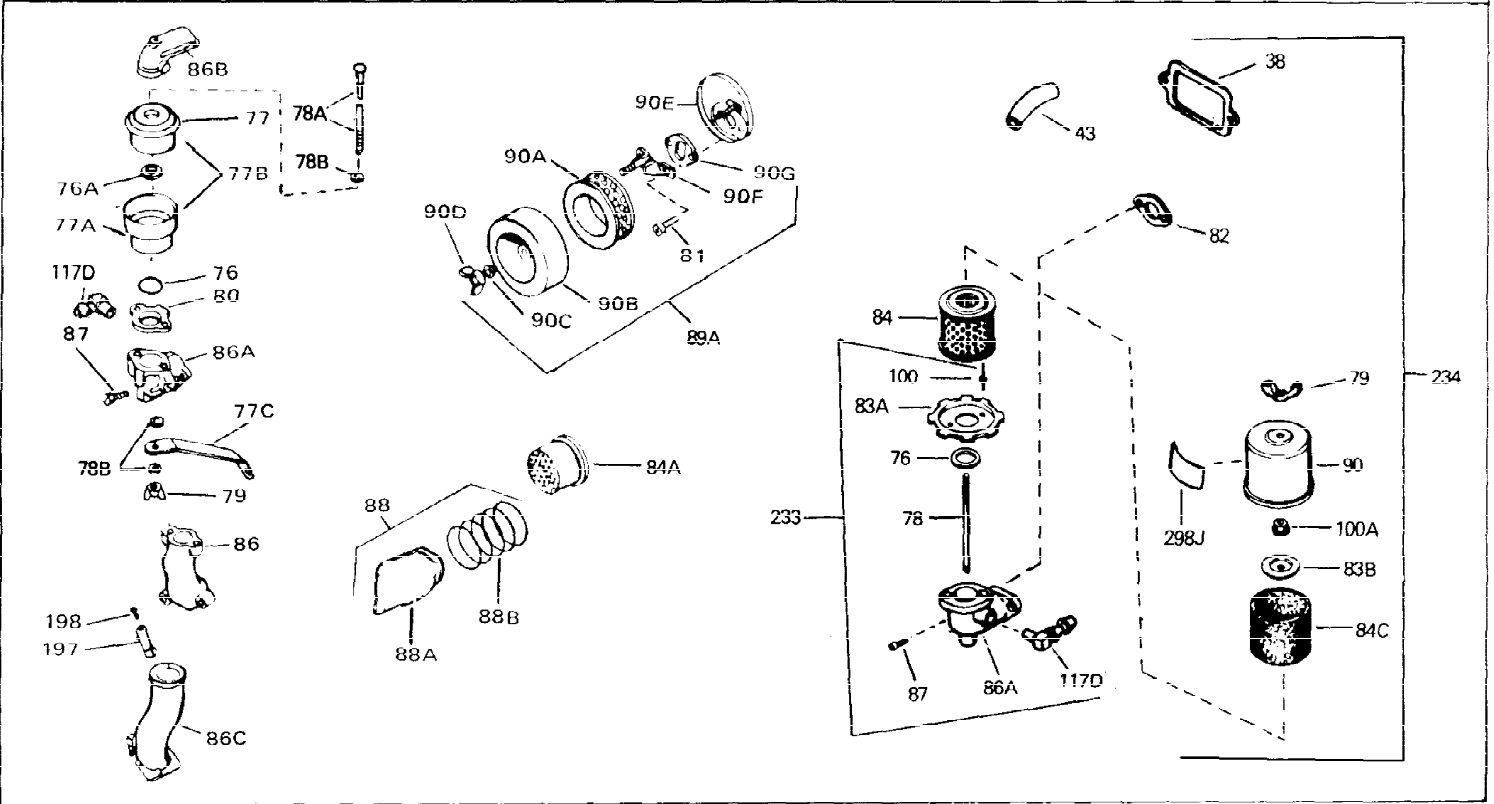

Ref #	Part Number	Qty	Description
35	26073	0	Washer, Connecting rod bolt
35	650570	0	Washer, Flat
35	650691	0	Washer, Flat
36	650694A	0	Screw, Hex flange hd., 5/16-18 x 2
36	650695A	0	Screw, Hex flange hd., 5/16-18 x 2-1/4
36	650697A	0	Screw, Hex flange hd., 5/16-18 x 2-1/2
38	27896	0	Gasket, Breather cover
43	27627	0	Tube, Breather
81	28820	0	Screw
81	30196	0	Screw
81	650521	0	Screw
82	27272	0	Gasket, Air cleaner
86A	34697	0	Elbow, Air cleaner
89A	730128	0	Cleaner Assy., Air
112B	28371B	0	Bracket, Upper fuel tank
113	650561	0	Screw
117B	33053	0	Valve, Fuel strainer & shut-off
121E	391026	0	Muffler
124A	33171	0	Screen, Muffler
124B	33185	0	Cover & Tube, Muffler
124	650578	0	Screw
125	27930	0	Gasket, Exhaust
134	31288	0	Muffler Adapter Kit
135	730130	0	Muffler Adapter Kit
136	6021A	0	Screw, Hex flange hd., 5/16-18 x 1-1/2
137	650697A	0	Screw, Hex flange hd., 5/16-18 x 2-1/2
138	30196	0	Screw
233	34819	0	Elbow Assy., Air cleaner
234	730561	0	Air Cleaner Kit, Dual Element upright,
273	650687	0	Screw, Pan hd. self-tap, 10-32 x 5/16