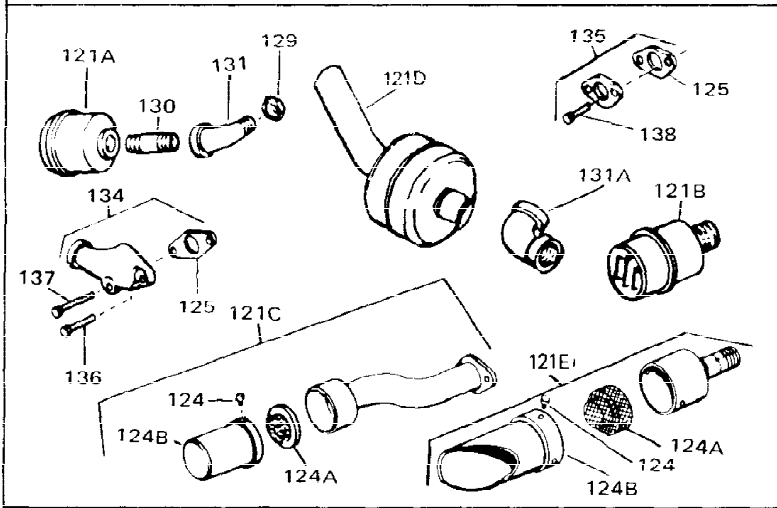

Ref #	Part Number	Qty	Description
35	26073	0	Washer, Connecting rod bolt
35	650570	0	Washer, Flat
35	650691	0	Washer, Flat
36	650694A	0	Screw, Hex flange hd., 5/16-18 x 2
36	650695A	0	Screw, Hex flange hd., 5/16-18 x 2-1/4
36	650697A	0	Screw, Hex flange hd., 5/16-18 x 2-1/2
38	27896	0	Gasket, Breather cover
43	27627	0	Tube, Breather
81	28820	0	Screw
81	30196	0	Screw
81	650521	0	Screw
82	27272	0	Gasket, Air cleaner
86A	34697	0	Elbow, Air cleaner
89A	730128	0	Cleaner Assy., Air
112B	28371B	0	Bracket, Upper fuel tank
113	650561	0	Screw
117B	33053	0	Valve, Fuel strainer & shut-off
121E	391026	0	Muffler
124A	33171	0	Screen, Muffler
124B	33185	0	Cover & Tube, Muffler
124	650578	0	Screw
125	27930	0	Gasket, Exhaust
134	31288	0	Muffler Adapter Kit
135	730130	0	Muffler Adapter Kit
136	6021A	0	Screw, Hex flange hd., 5/16-18 x 1-1/2
137	650697A	0	Screw, Hex flange hd., 5/16-18 x 2-1/2
138	30196	0	Screw
233	34819	0	Elbow Assy., Air cleaner
234	730561	0	Air Cleaner Kit, Dual Element upright,
273	650687	0	Screw, Pan hd. self-tap, 10-32 x 5/16