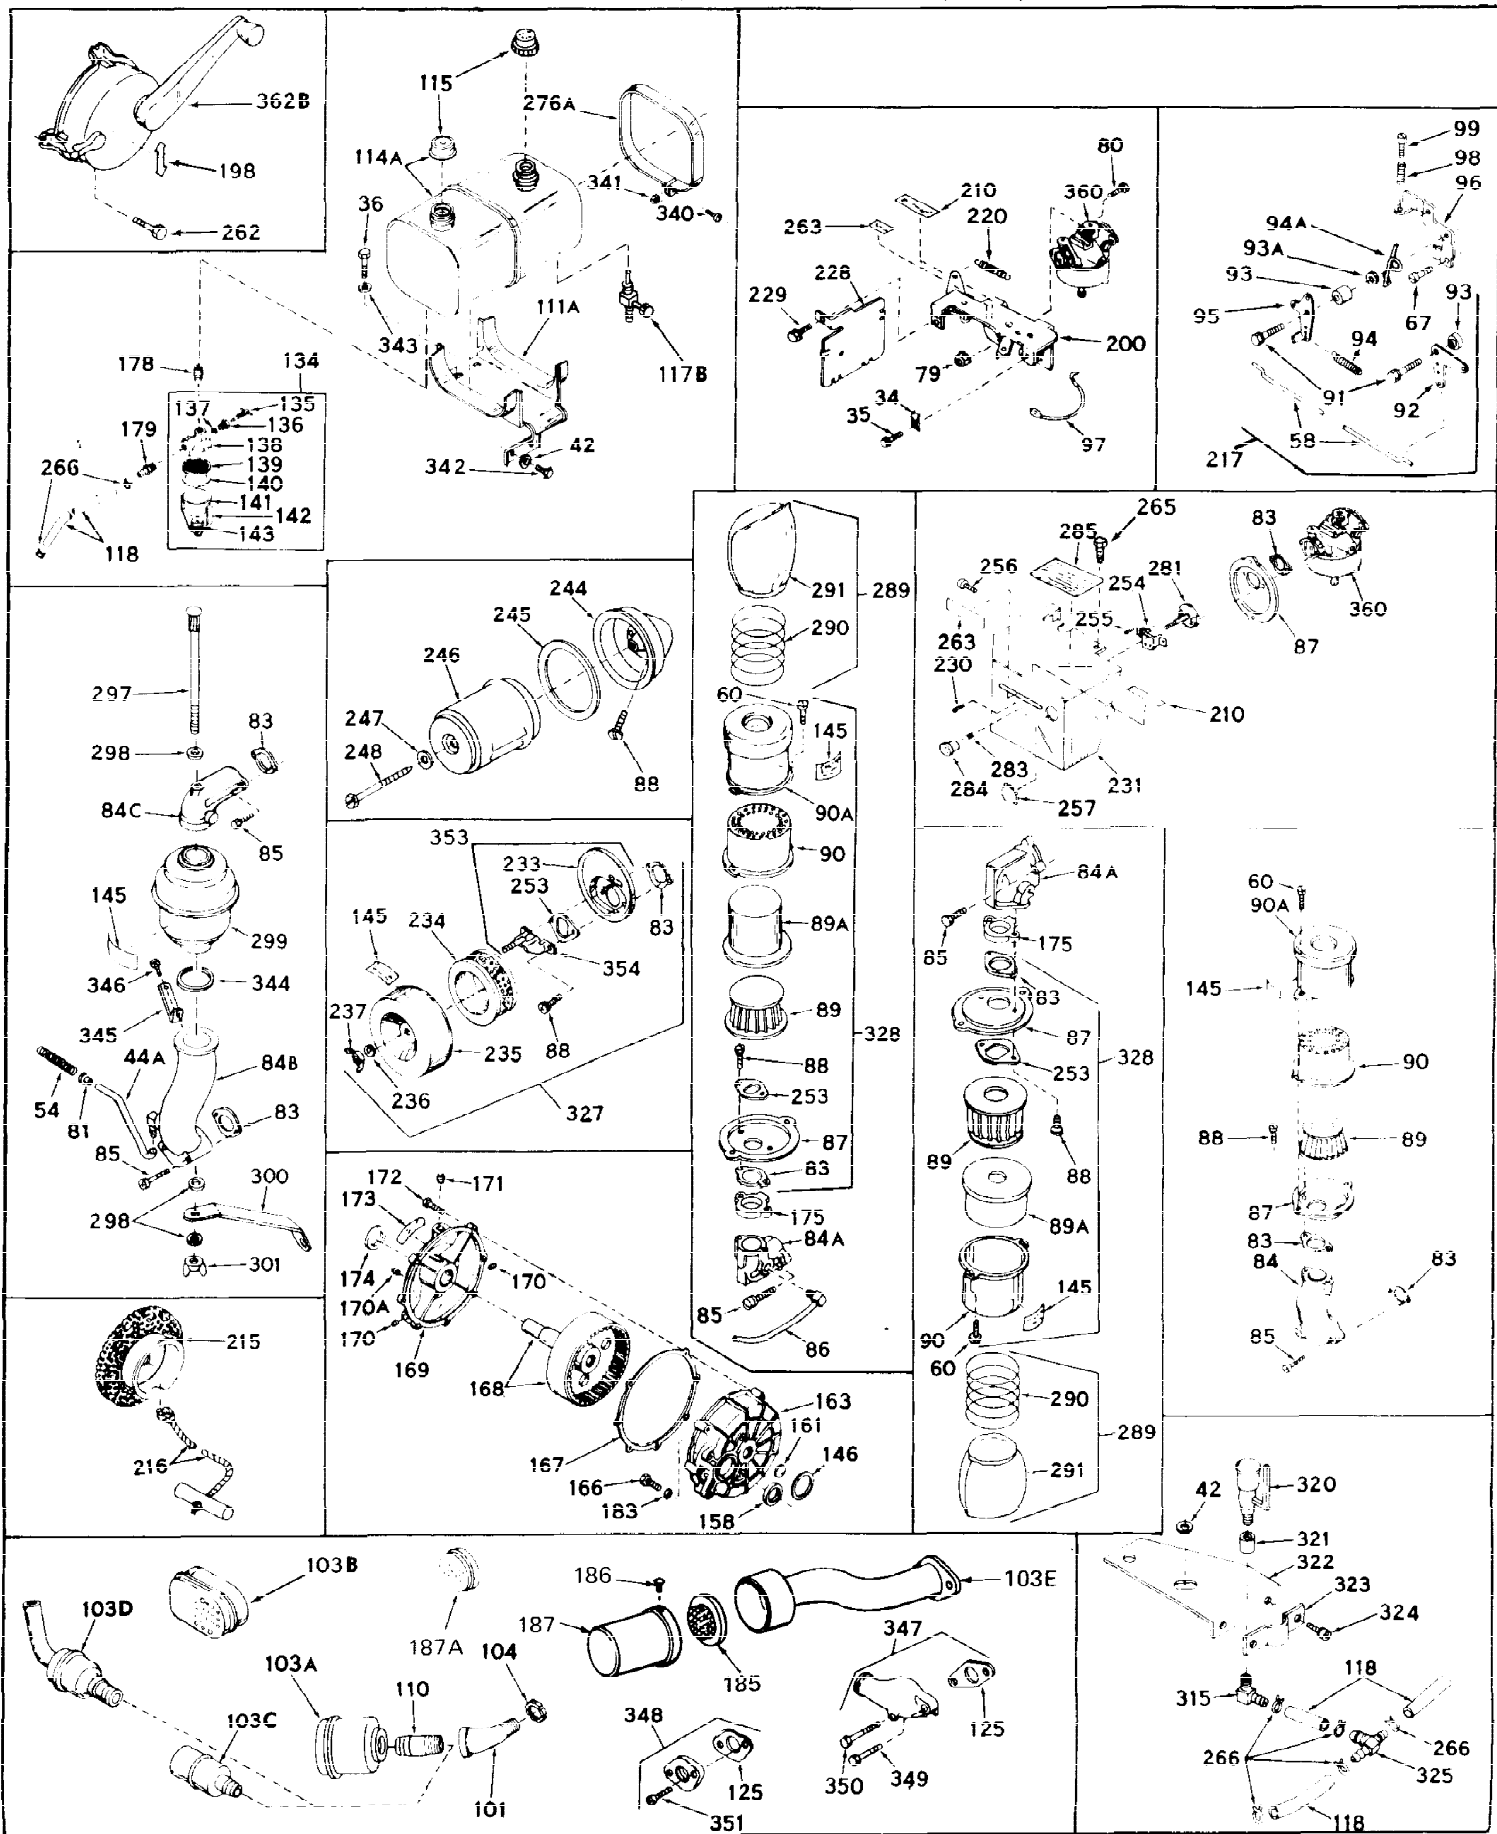

Ref #	Part Number	Qty	Description
34	27793	0	Clip, Conduit
35	28942	0	Screw
36	650694	0	Screw, Hex hd. cap, 5/16-18 x 2
36	650695	0	Screw, Hex hd. cap, 5/16-18 x 2-1/4 (Grade 8
36	650697	0	Screw, Hex hd. cap, 5/16-18 x 2-1/2
42	26073	0	Washer, Connecting rod bolt
54	28819	0	Spring, Fuel line
54	31778	0	Spring, Coil
60	650152	0	Screw
67	650399	0	Screw, Phil. fil. hd. Sems, 10-32 x 5/8
79	29752	0	Nut
80	650572	0	Screw
83	27272	0	Gasket, Air cleaner
85	29786	0	Screw
85	650163	0	Screw, Fil. hd. Sems, 10-32 x 7/8
85	650416	0	Screw, Rd. hd. Sems, 10-32 x 1
85	650605	0	Screw
88	28820	0	Screw
88	650399	0	Screw, Phil. fil. hd. Sems, 10-32 x 5/8
88	650521	0	Screw
91	30312	0	Screw, Hex washer hd. Sems, 10-32 x 1/2
97	28468	0	Wire, Ground (Female fitting both ends)
98	28569	0	Spring, Compression
98	32924	0	Spring, Compression
99	29500	0	Screw, Fil. hd. mach., Sems, 8-32 x 3/4
99	650223	0	Screw, Fil. slotted hd. Sems, 8-32 x 5/8
99	650688	0	Screw, Hex hd., 10-32 x 1-5/16" (Drilled
104	28443	0	Nut, Conduit (1/8" thick)
104	32862	0	Nut, Conduit (1/4" thick)
115	32387A	0	Cap, Fuel filler (Charcoal Plastic) (Spurt
115	33032	0	Cap, Fuel filler (Red Plastic) (Spurt
118	29774	0	Line, Fuel (Braided 8.25")
118	30705	0	Line, Fuel (Braided 16")
118	30962	0	Line, Fuel (Braided 32")
125	27930	0	Gasket, Exhaust
146	28451	0	Gasket, Housing
171	24590	0	Plug, Pipe
200	33109	0	Control Assy., Speed (Manual)
210	31323	0	Decal, Control
215	28301	0	Pulley, Starter
216	590343	0	Rope & Handle Assy., Starter
220	30826	0	Spring, Extension
228	30820	0	Baffle, Heat
229	28942	0	Screw
230	650257	0	Screw, Pan hd. Sems, 8-32 x 5/16
231	32396	0	Cover, Carburetor
253	30767	0	Spacer, Air cleaner
254	32398	0	Bracket, Choke
255	28820	0	Screw
256	650760	0	Screw
257	31291	0	Plug, Cover
262	29716	0	Screw
263	31683	0	Decal, Choke
265	650701	0	Screw, Hex washer hd. shakeproof,
266	26460	0	Clamp, Fuel line