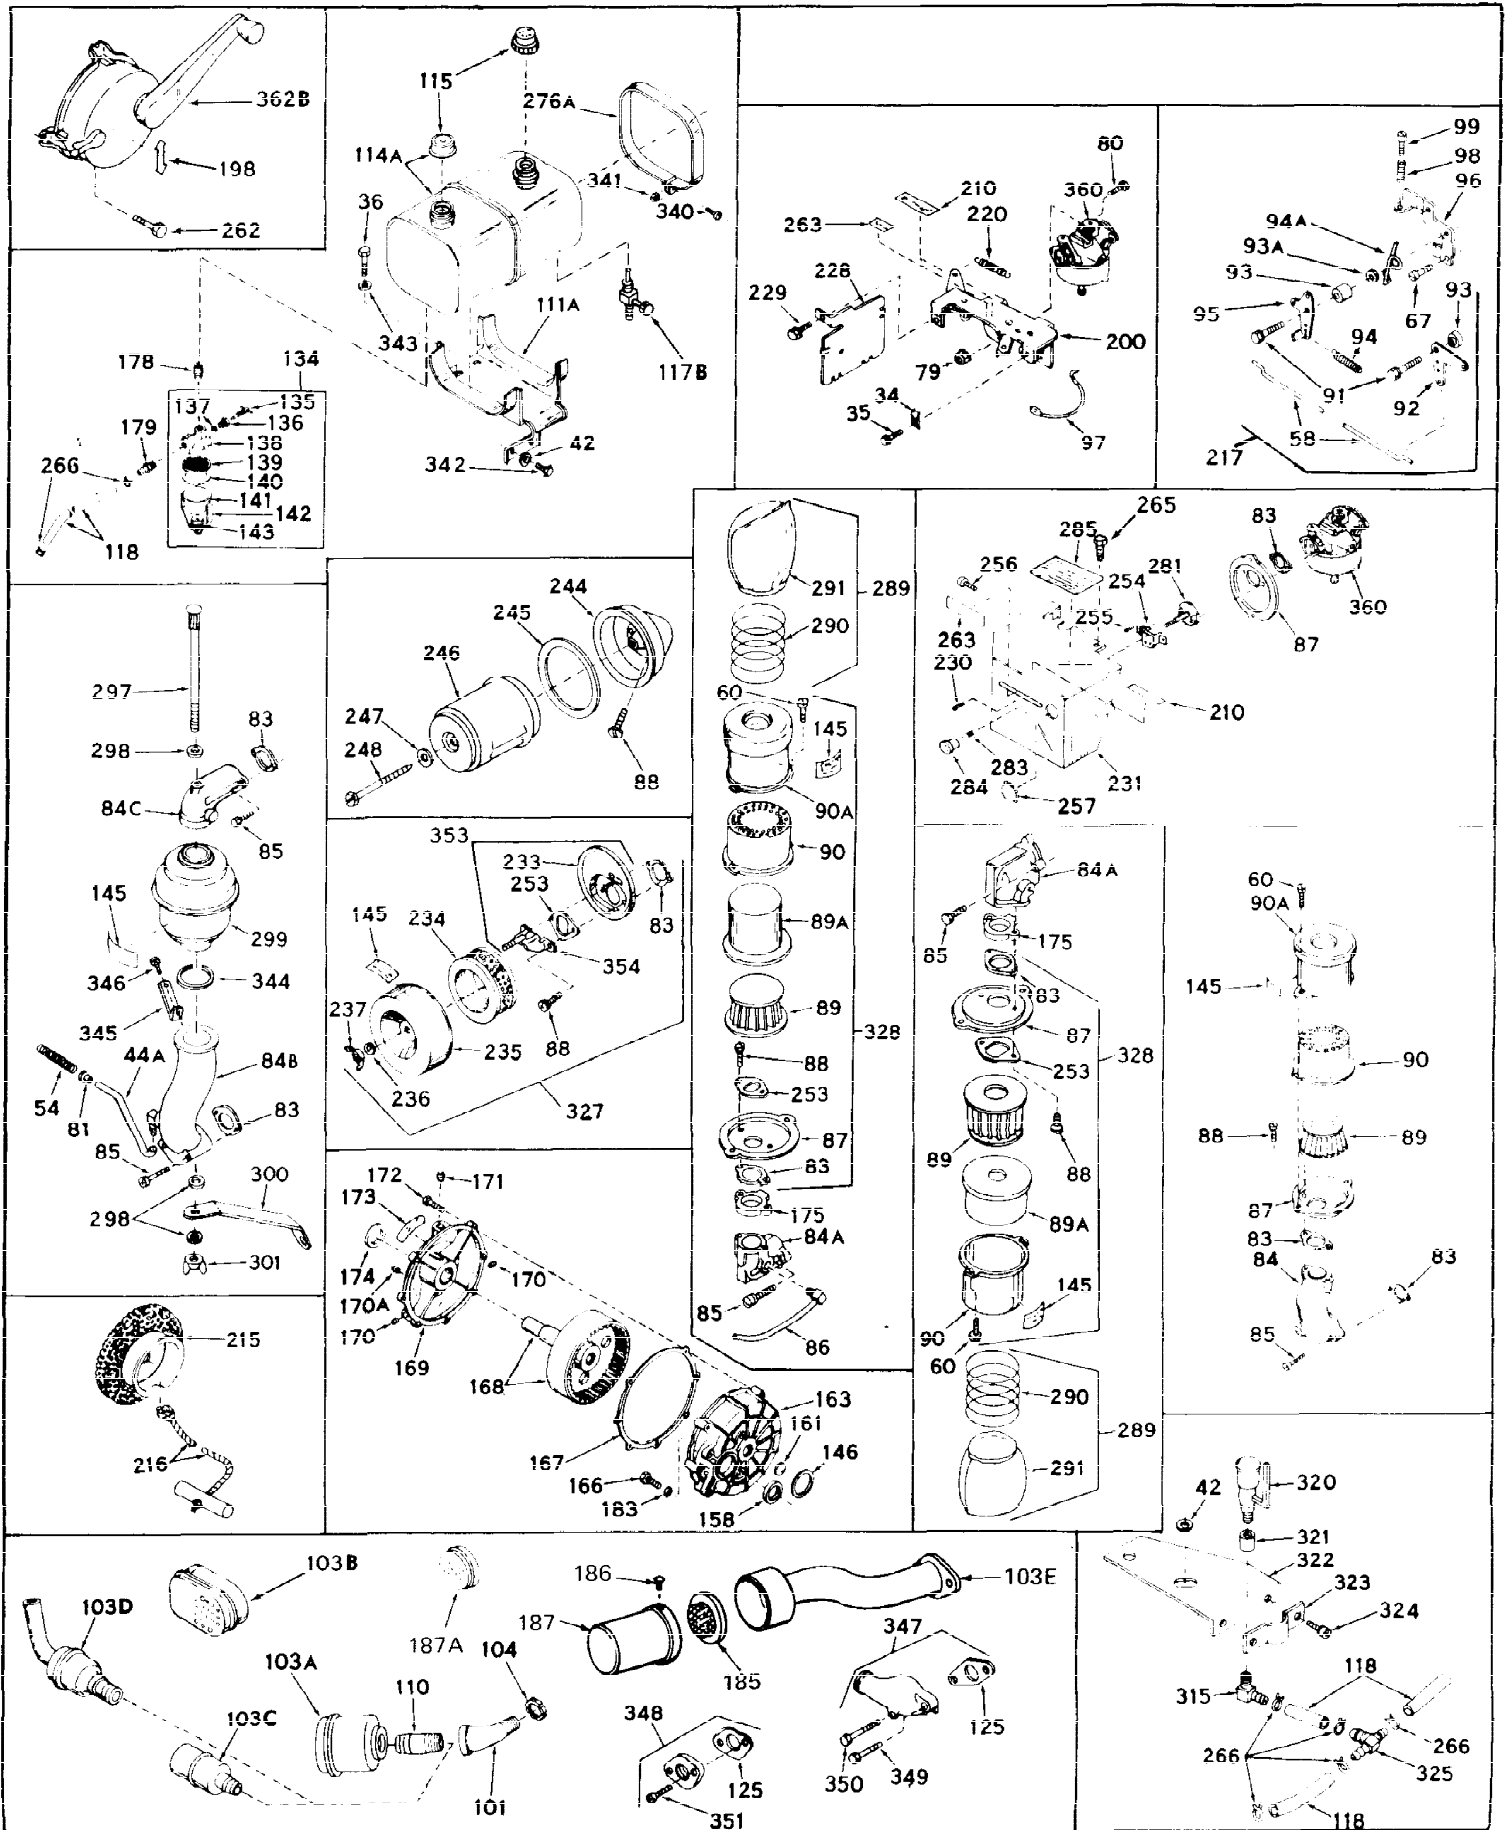

Ref #	Part Number	Qty	Description
34	27793	0	Clip, Conduit
35	28942	0	Screw
36	650694	0	Screw, Hex hd. cap, 5/16-18 x 2
36	650695	0	Screw, Hex hd. cap, 5/16-18 x 2-1/4 (Grade 8
36	650697	0	Screw, Hex hd. cap, 5/16-18 x 2-1/2
42	26073	0	Washer, Connecting rod bolt
54	28819	0	Spring, Fuel line
54	31778	0	Spring, Coil
60	650152	0	Screw
67	650399	0	Screw, Phil. fil. hd. Sems, 10-32 x 5/8
79	29752	0	Nut
80	650572	0	Screw
83	27272	0	Gasket, Air cleaner
85	29786	0	Screw
85	650163	0	Screw, Fil. hd. Sems, 10-32 x 7/8
85	650416	0	Screw, Rd. hd. Sems, 10-32 x 1
85	650605	0	Screw
87	31691	0	Bracket, Air cleaner
88	650399	0	Screw, Phil. fil. hd. Sems, 10-32 x 5/8
88	650521	0	Screw
88	28820	0	Screw
91	30312	0	Screw, Hex washer hd. Sems, 10-32 x 1/2
97	28468	0	Wire, Ground (Female fitting both ends)
98	28569	0	Spring, Compression
98	32924	0	Spring, Compression
99	29500	0	Screw, Fil. hd. mach., Sems, 8-32 x 3/4
99	650223	0	Screw, Fil. slotted hd. Sems, 8-32 x 5/8
99	650688	0	Screw, Hex hd., 10-32 x 1-5/16" (Drilled
104	28443	0	Nut, Conduit (1/8" thick)
104	32862	0	Nut, Conduit (1/4" thick)
115	32387A	0	Cap, Fuel filler (Charcoal Plastic) (Spurt
115	33032	0	Cap, Fuel filler (Red Plastic) (Spurt
118	29774	0	Line, Fuel (Braided 8.25")
118	30705	0	Line, Fuel (Braided 16")
118	30962	0	Line, Fuel (Braided 32")
125	27930	0	Gasket, Exhaust
146	28451	0	Gasket, Housing
171	24590	0	Plug, Pipe
200	33108	0	Control Assy., Speed (Remote Snow King)
215	28301	0	Pulley, Starter
216	590343	0	Rope & Handle Assy., Starter
220	30826	0	Spring, Extension
228	30820	0	Baffle, Heat
229	28942	0	Screw
230	650257	0	Screw, Pan hd. Sems, 8-32 x 5/16
231	32395	0	Cover, Carburetor
253	30767	0	Spacer, Air cleaner
254	32398	0	Bracket, Choke
255	28820	0	Screw
256	650760	0	Screw
257	31291	0	Plug, Cover
262	29716	0	Screw
263	31718	0	Decal, Choke
265	650701	0	Screw, Hex washer hd. shakeproof,
266	26460	0	Clamp, Fuel line