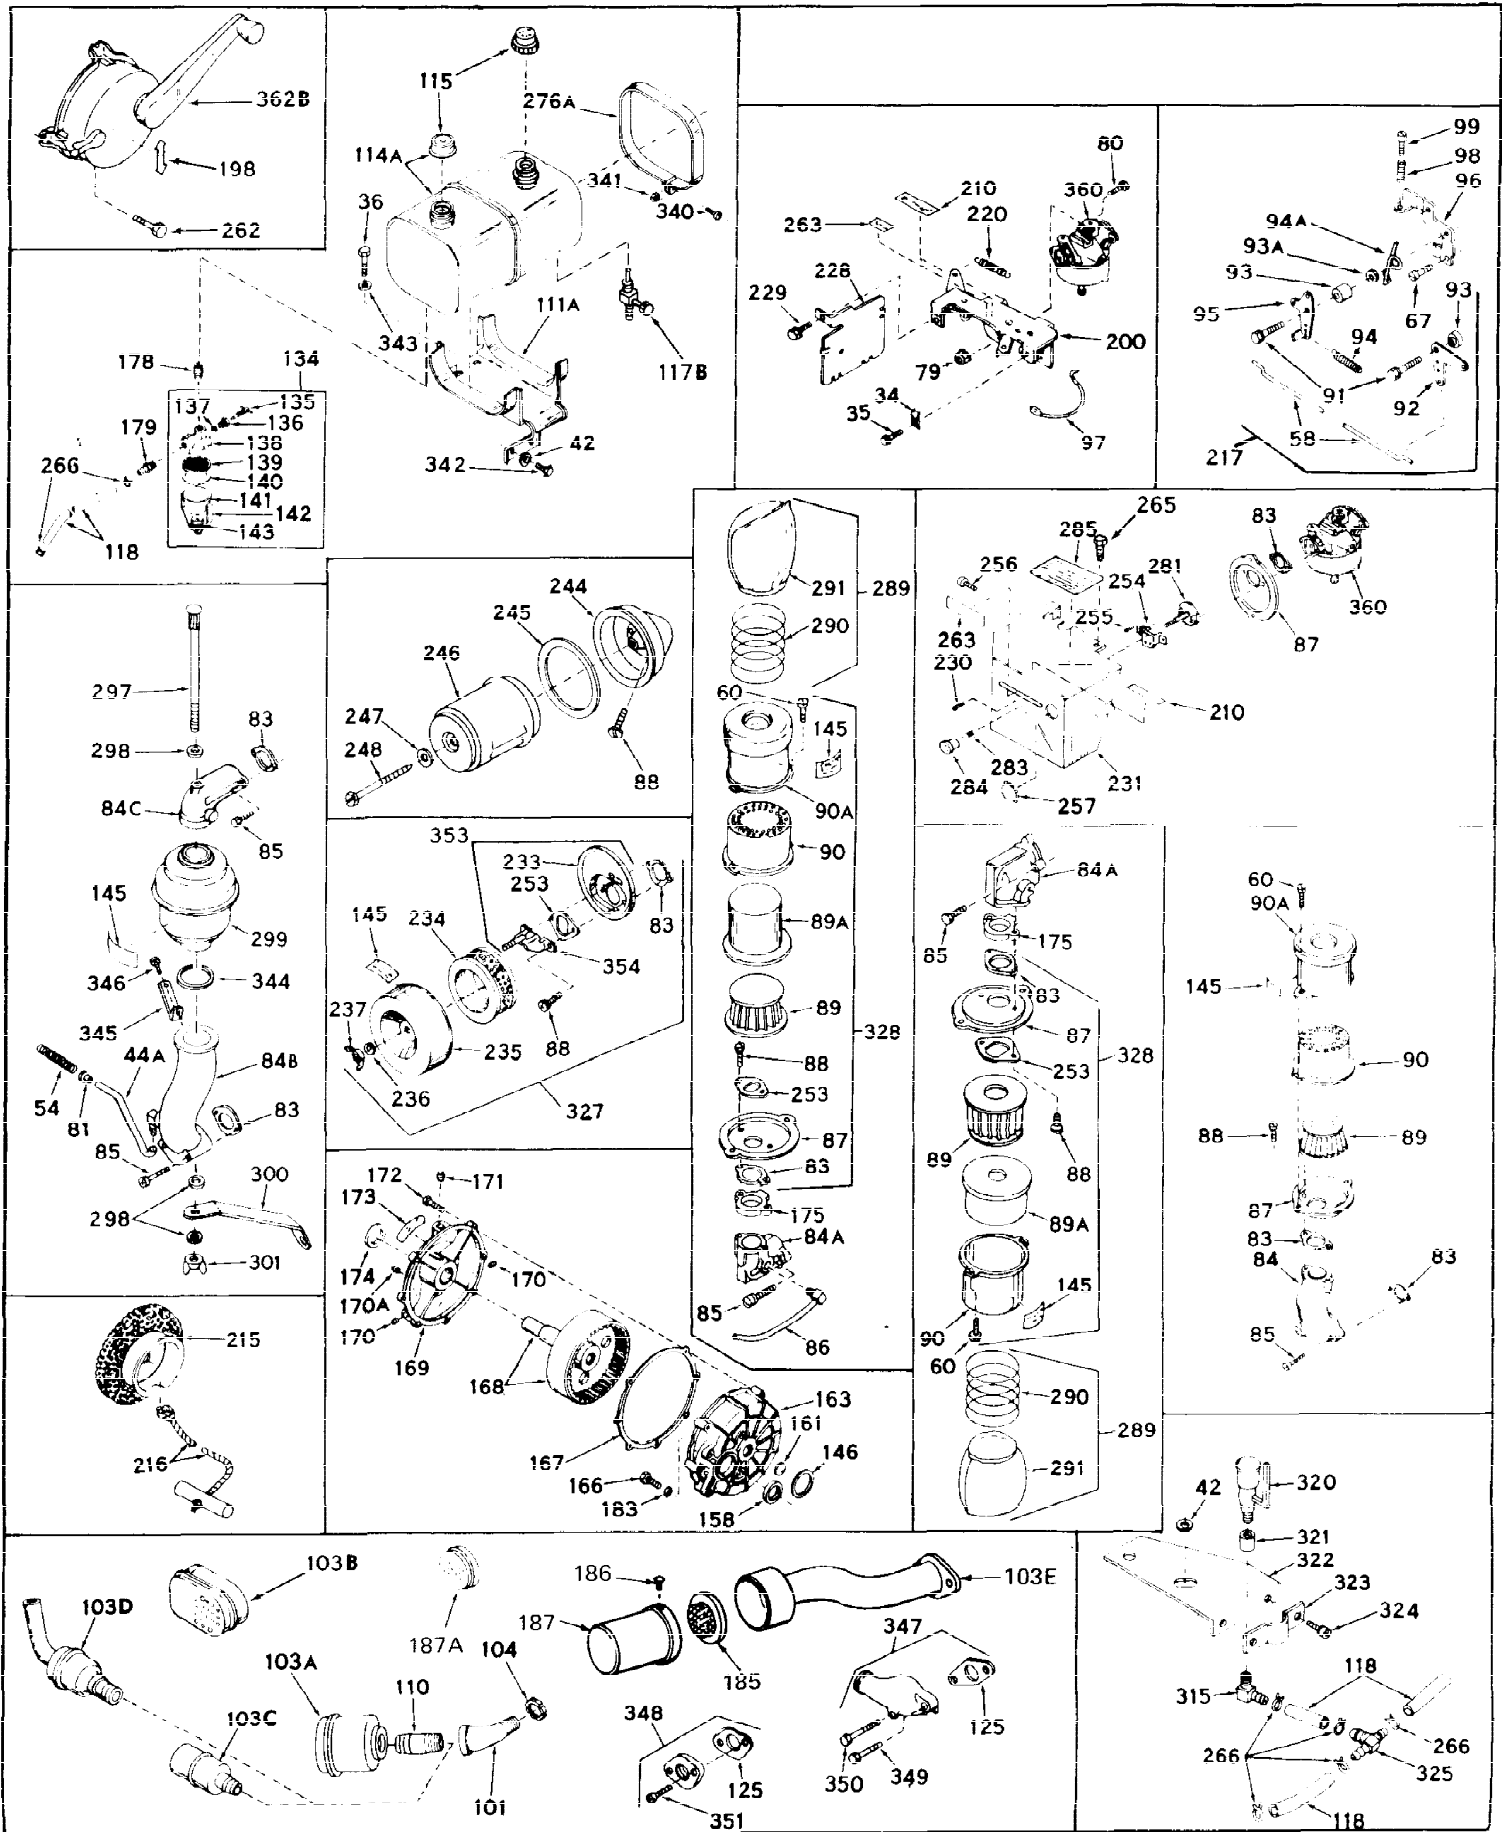

Ref #	Part Number	Qty	Description
34	27793	0	Clip, Conduit
35	28942	0	Screw
36	650694	0	Screw, Hex hd. cap, 5/16-18 x 2
36	650695	0	Screw, Hex hd. cap, 5/16-18 x 2-1/4 (Grade 8
36	650697	0	Screw, Hex hd. cap, 5/16-18 x 2-1/2
42	26073	0	Washer, Connecting rod bolt
54	28819	0	Spring, Fuel line
54	31778	0	Spring, Coil
60	650152	0	Screw
67	650399	0	Screw, Phil. fil. hd. Sems, 10-32 x 5/8
79	29752	0	Nut
80	650572	0	Screw
83	27272	0	Gasket, Air cleaner
85	29786	0	Screw
85	650163	0	Screw, Fil. hd. Sems, 10-32 x 7/8
85	650416	0	Screw, Rd. hd. Sems, 10-32 x 1
85	650605	0	Screw
88	28820	0	Screw
88	650399	0	Screw, Phil. fil. hd. Sems, 10-32 x 5/8
88	650521	0	Screw
91	30312	0	Screw, Hex washer hd. Sems, 10-32 x 1/2
97	28468	0	Wire, Ground (Female fitting both ends)
98	28569	0	Spring, Compression
98	32924	0	Spring, Compression
99	29500	0	Screw, Fil. hd. mach., Sems, 8-32 x 3/4
99	650223	0	Screw, Fil. slotted hd. Sems, 8-32 x 5/8
99	650688	0	Screw, Hex hd., 10-32 x 1-5/16" (Drilled
104	28443	0	Nut, Conduit (1/8" thick)
104	32862	0	Nut, Conduit (1/4" thick)
115	32387A	0	Cap, Fuel filler (Charcoal Plastic) (Spurt
115	33032	0	Cap, Fuel filler (Red Plastic) (Spurt
118	29774	0	Line, Fuel (Braided 8.25")
118	30705	0	Line, Fuel (Braided 16")
118	30962	0	Line, Fuel (Braided 32")
125	27930	0	Gasket, Exhaust
146	28451	0	Gasket, Housing
171	24590	0	Plug, Pipe
200	33109	0	Control Assy., Speed (Manual)
210	31323	0	Decal, Control
215	28301	0	Pulley, Starter
216	590343	0	Rope & Handle Assy., Starter
220	30826	0	Spring, Extension
228	30820	0	Baffle, Heat
229	28942	0	Screw
230	650257	0	Screw, Pan hd. Sems, 8-32 x 5/16
231	32396	0	Cover, Carburetor
253	30767	0	Spacer, Air cleaner
254	32398	0	Bracket, Choke
255	28820	0	Screw
256	650760	0	Screw
257	31291	0	Plug, Cover
262	29716	0	Screw
263	31683	0	Decal, Choke
265	650701	0	Screw, Hex washer hd. shakeproof,
266	26460	0	Clamp, Fuel line