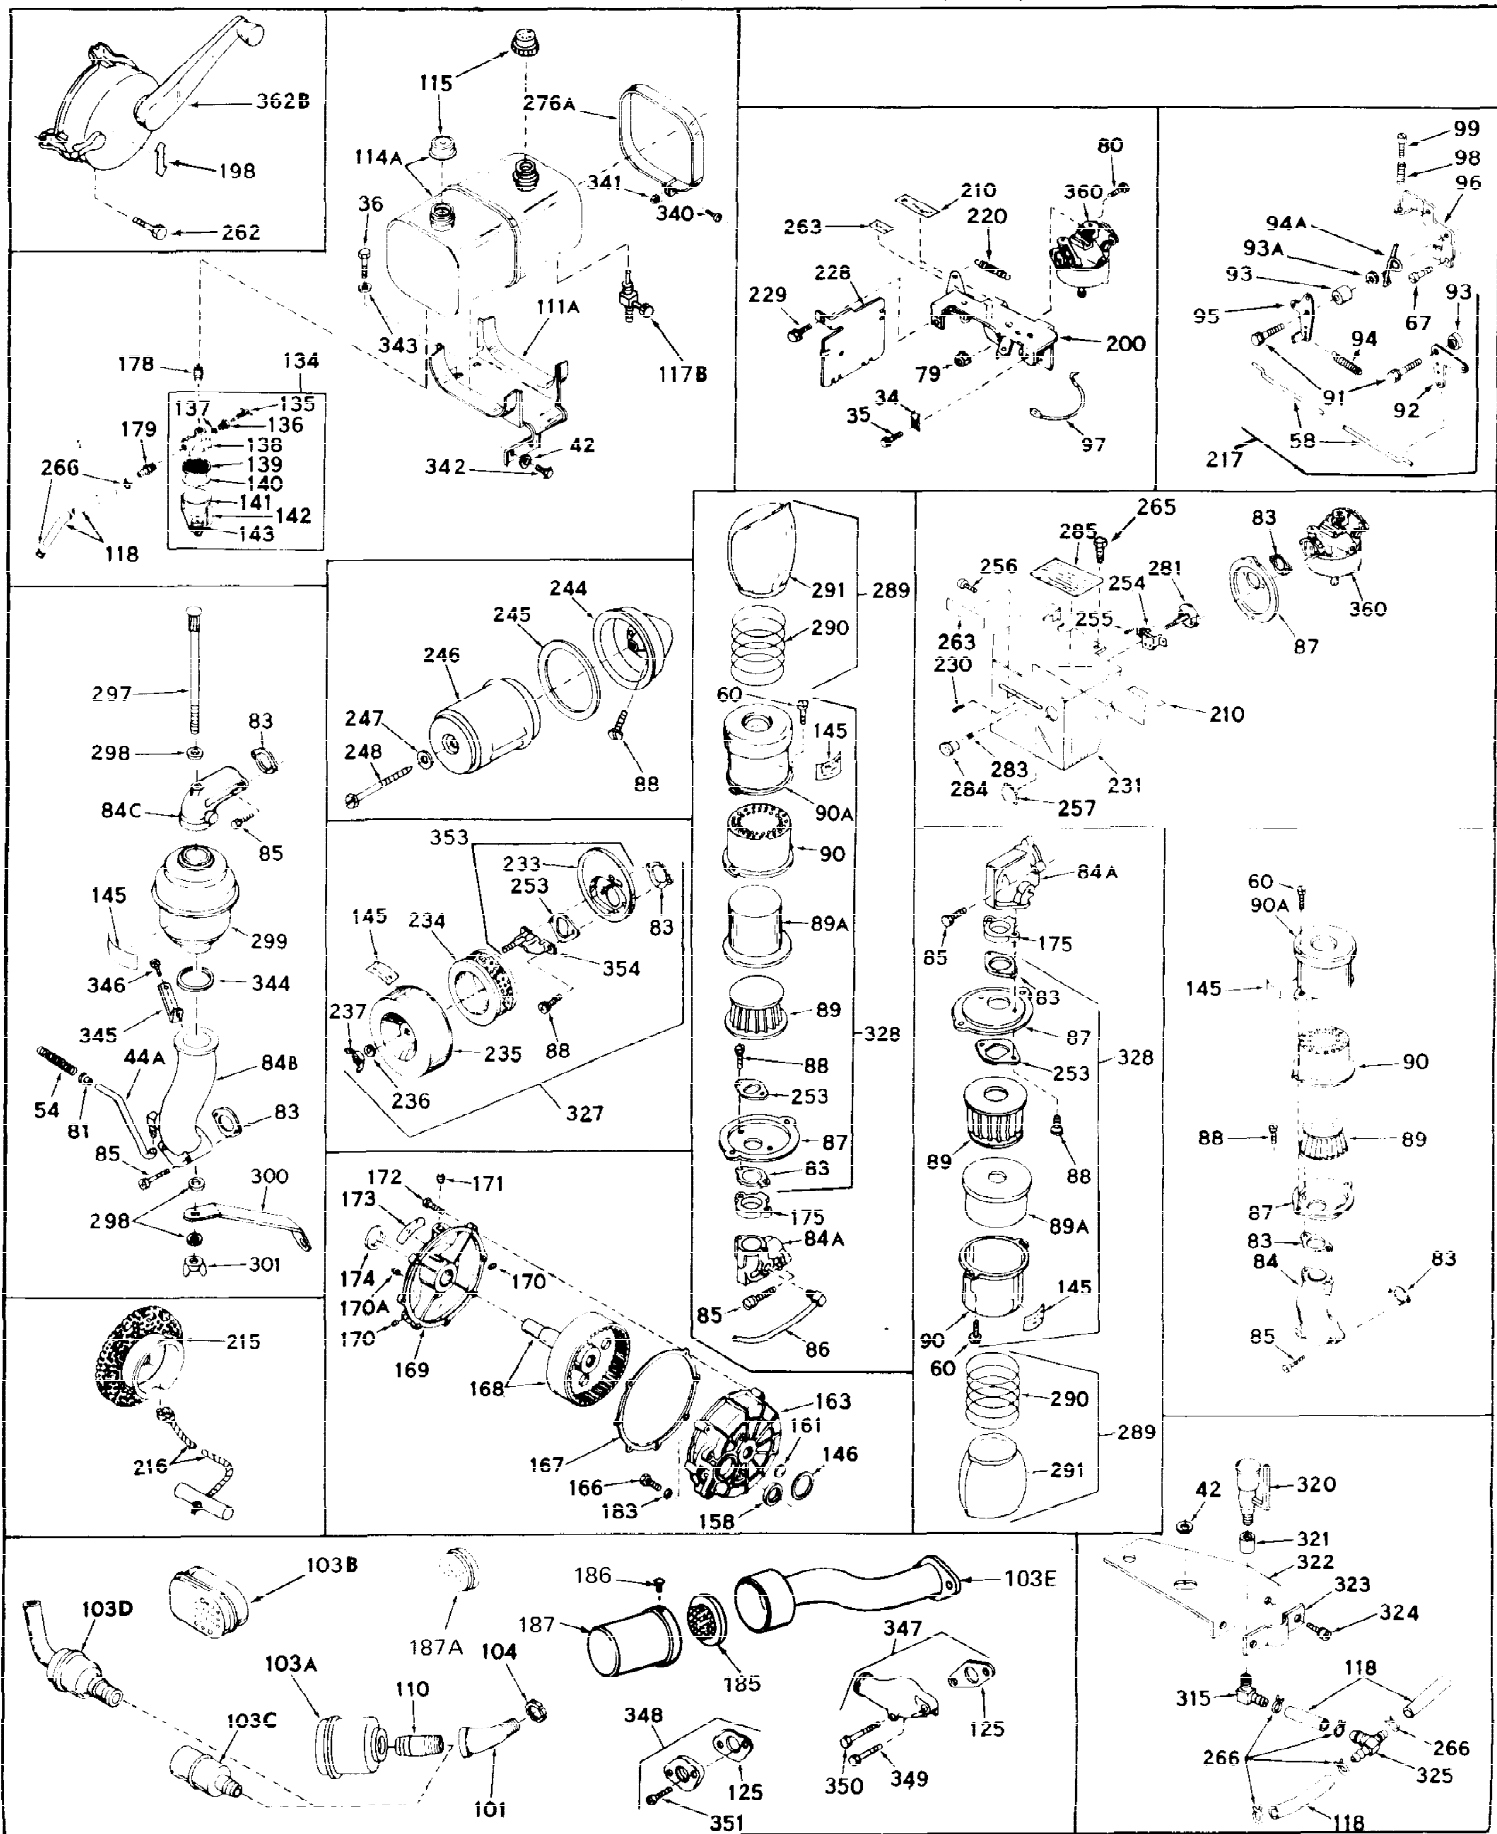

Ref #	Part Number	Qty	Description
34	27793	0	Clip, Conduit
35	28942	0	Screw
36	650694	0	Screw, Hex hd. cap, 5/16-18 x 2
36	650695	0	Screw, Hex hd. cap, 5/16-18 x 2-1/4 (Grade 8
36	650697	0	Screw, Hex hd. cap, 5/16-18 x 2-1/2
42	26073	0	Washer, Connecting rod bolt
54	28819	0	Spring, Fuel line
54	31778	0	Spring, Coil
60	650152	0	Screw
67	650399	0	Screw, Phil. fil. hd. Sems, 10-32 x 5/8
79	29752	0	Nut
80	650572	0	Screw
83	27272	0	Gasket, Air cleaner
85	29786	0	Screw
85	650163	0	Screw, Fil. hd. Sems, 10-32 x 7/8
85	650416	0	Screw, Rd. hd. Sems, 10-32 x 1
85	650605	0	Screw
87	31691	0	Bracket, Air cleaner
88	650521	0	Screw
88	28820	0	Screw
88	650399	0	Screw, Phil. fil. hd. Sems, 10-32 x 5/8
89A	31700	0	Element, Air cleaner
90	31692	0	Body, Air cleaner
91	30312	0	Screw, Hex washer hd. Sems, 10-32 x 1/2
98	28569	0	Spring, Compression
98	32924	0	Spring, Compression
99	29500	0	Screw, Fil. hd. mach., Sems, 8-32 x 3/4
99	650223	0	Screw, Fil. slotted hd. Sems, 8-32 x 5/8
99	650688	0	Screw, Hex hd., 10-32 x 1-5/16" (Drilled
104	28443	0	Nut, Conduit (1/8" thick)
104	32862	0	Nut, Conduit (1/4" thick)
111A	32140	0	Bracket, Fuel tank
115	32387A	0	Cap, Fuel filler (Charcoal Plastic) (Spurt
115	33032	0	Cap, Fuel filler (Red Plastic) (Spurt
118	29774	0	Line, Fuel (Braided 8.25")
118	30705	0	Line, Fuel (Braided 16")
118	30962	0	Line, Fuel (Braided 32")
125	27930	0	Gasket, Exhaust
145	31871	0	Decal, Air cleaner
146	28451	0	Gasket, Housing
171	24590	0	Plug, Pipe
215	28301	0	Pulley, Starter
216	590343	0	Rope & Handle Assy., Starter
228	30820	0	Baffle, Heat
229	28942	0	Screw
230	650257	0	Screw, Pan hd. Sems, 8-32 x 5/16
253	30767	0	Spacer, Air cleaner
255	28820	0	Screw
256	650760	0	Screw
257	31291	0	Plug, Cover
262	29716	0	Screw
265	650701	0	Screw, Hex washer hd. shakeproof,
266	26460	0	Clamp, Fuel line
276A	31979	0	Strap, Fuel tank
289	730512	0	Kit, Pre-cleaner