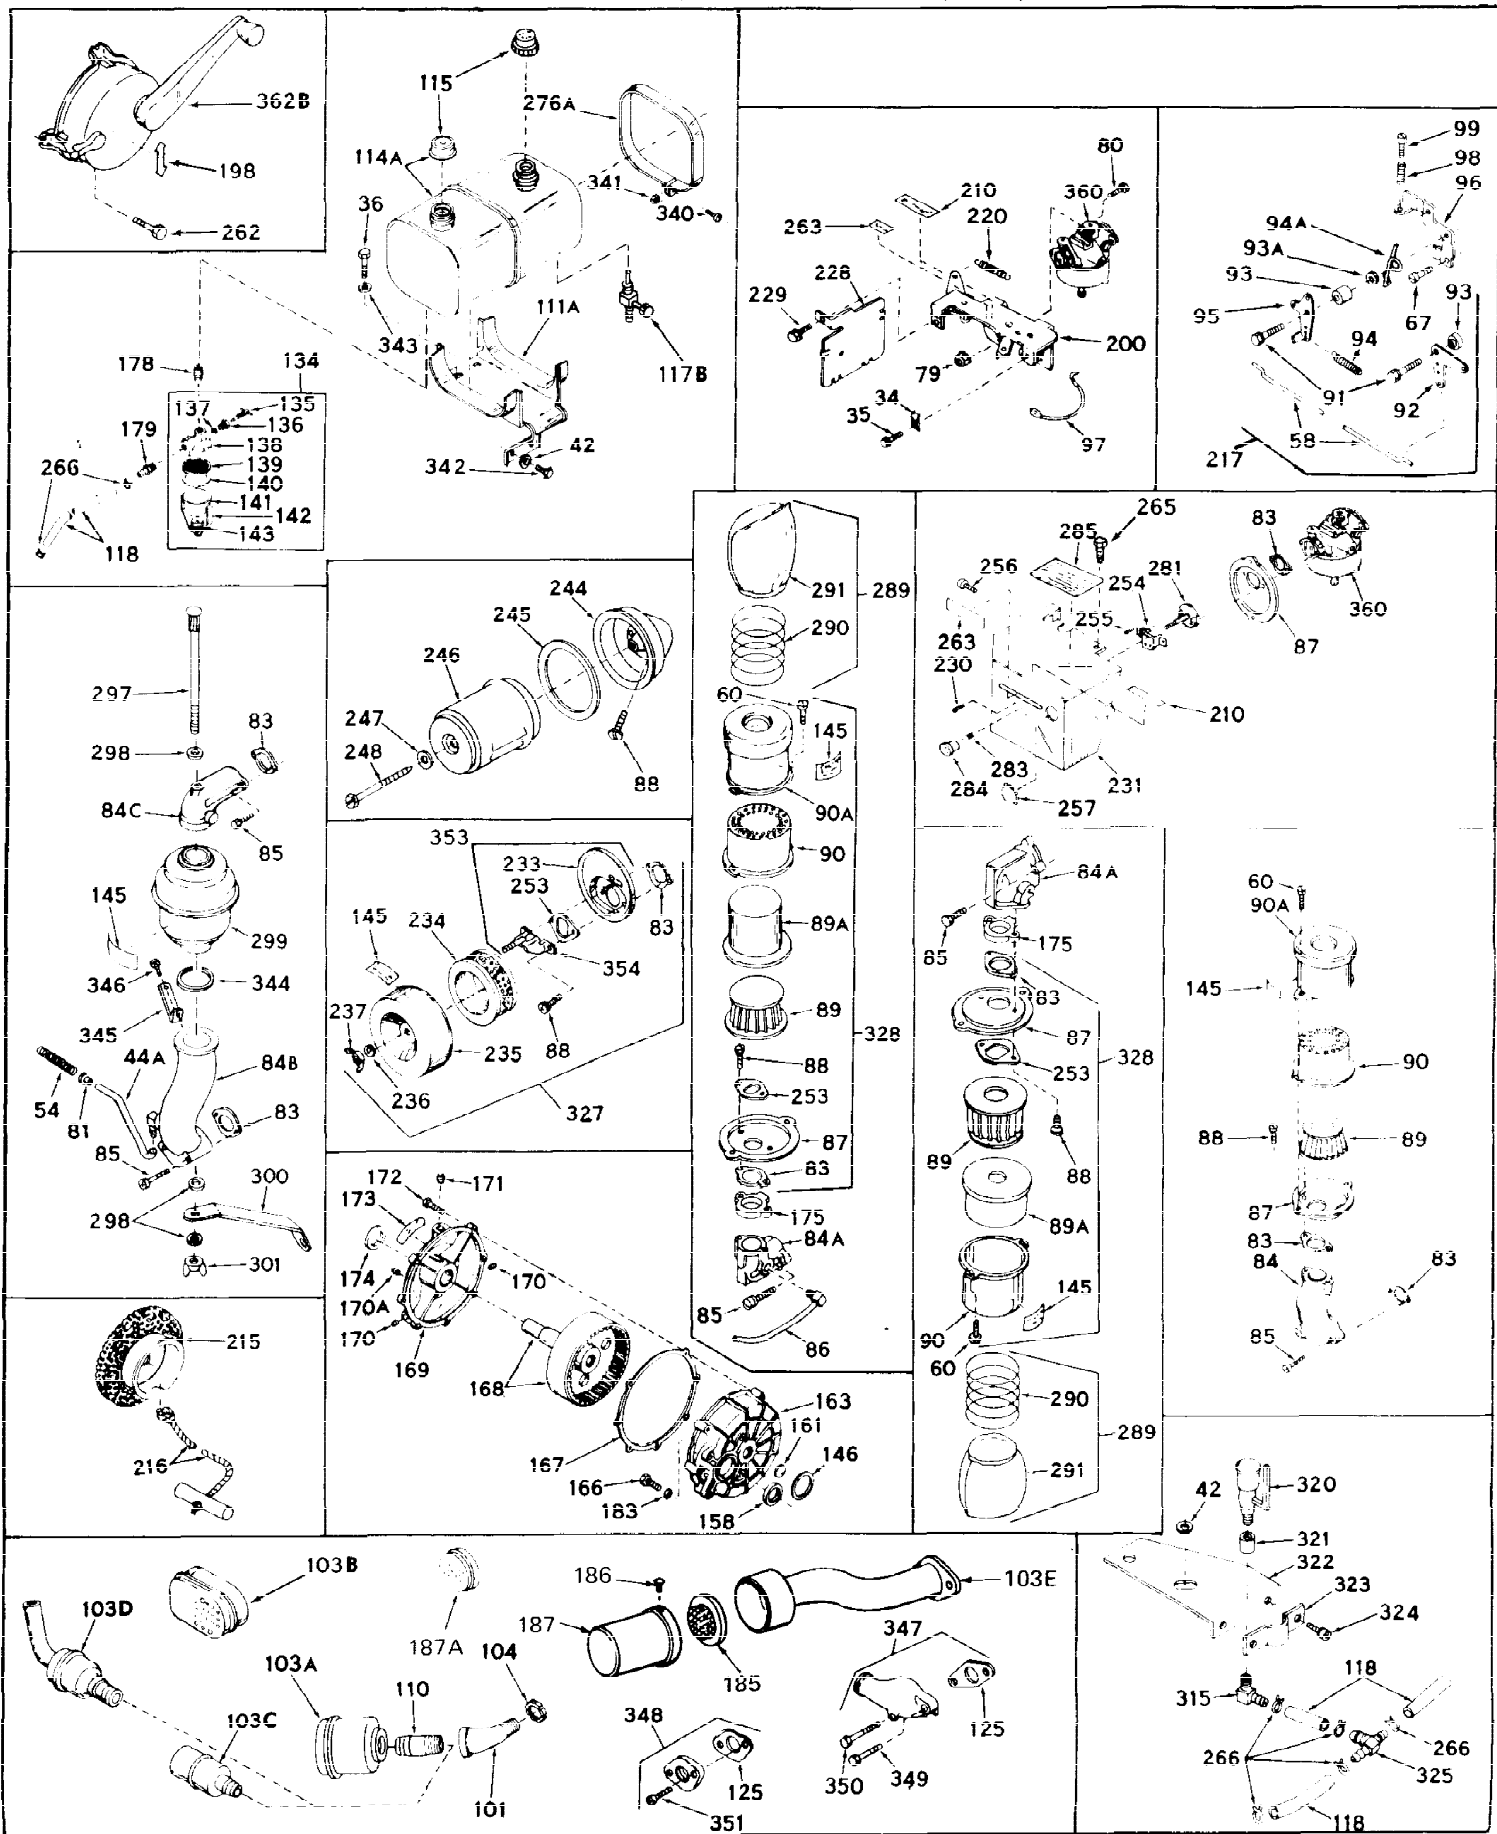

Ref #	Part Number	Qty	Description
34	27793	0	Clip, Conduit
35	28942	0	Screw
36	650694	0	Screw, Hex hd. cap, 5/16-18 x 2
36	650695	0	Screw, Hex hd. cap, 5/16-18 x 2-1/4 (Grade 8
36	650697	0	Screw, Hex hd. cap, 5/16-18 x 2-1/2
42	26073	0	Washer, Connecting rod bolt
54	28819	0	Spring, Fuel line
54	31778	0	Spring, Coil
60	650152	0	Screw
67	650399	0	Screw, Phil. fil. hd. Sems, 10-32 x 5/8
79	29752	0	Nut
80	650572	0	Screw
83	27272	0	Gasket, Air cleaner
85	29786	0	Screw
85	650163	0	Screw, Fil. hd. Sems, 10-32 x 7/8
85	650416	0	Screw, Rd. hd. Sems, 10-32 x 1
85	650605	0	Screw
87	31691	0	Bracket, Air cleaner
88	650521	0	Screw
88	28820	0	Screw
88	650399	0	Screw, Phil. fil. hd. Sems, 10-32 x 5/8
89	30727	0	Element, Air cleaner
90	31692	0	Body, Air cleaner
91	30312	0	Screw, Hex washer hd. Sems, 10-32 x 1/2
97	28468	0	Wire, Ground (Female fitting both ends)
98	28569	0	Spring, Compression
98	32924	0	Spring, Compression
99	29500	0	Screw, Fil. hd. mach., Sems, 8-32 x 3/4
99	650223	0	Screw, Fil. slotted hd. Sems, 8-32 x 5/8
99	650688	0	Screw, Hex hd., 10-32 x 1-5/16" (Drilled
104	28443	0	Nut, Conduit (1/8" thick)
104	32862	0	Nut, Conduit (1/4" thick)
115	32387A	0	Cap, Fuel filler (Charcoal Plastic) (Spurt
115	33032	0	Cap, Fuel filler (Red Plastic) (Spurt
118	29774	0	Line, Fuel (Braided 8.25")
118	30705	0	Line, Fuel (Braided 16")
118	30962	0	Line, Fuel (Braided 32")
125	27930	0	Gasket, Exhaust
145	31752	0	Decal, Air cleaner
146	28451	0	Gasket, Housing
171	24590	0	Plug, Pipe
215	28301	0	Pulley, Starter
216	590343	0	Rope & Handle Assy., Starter
228	30820	0	Baffle, Heat
229	28942	0	Screw
230	650257	0	Screw, Pan hd. Sems, 8-32 x 5/16
253	30767	0	Spacer, Air cleaner
255	28820	0	Screw
256	650760	0	Screw
257	31291	0	Plug, Cover
262	29716	0	Screw
265	650701	0	Screw, Hex washer hd. shakeproof,
266	26460	0	Clamp, Fuel line
289	730512	0	Kit, Pre-cleaner
290	31667	0	Spring, Pre-cleaner bag