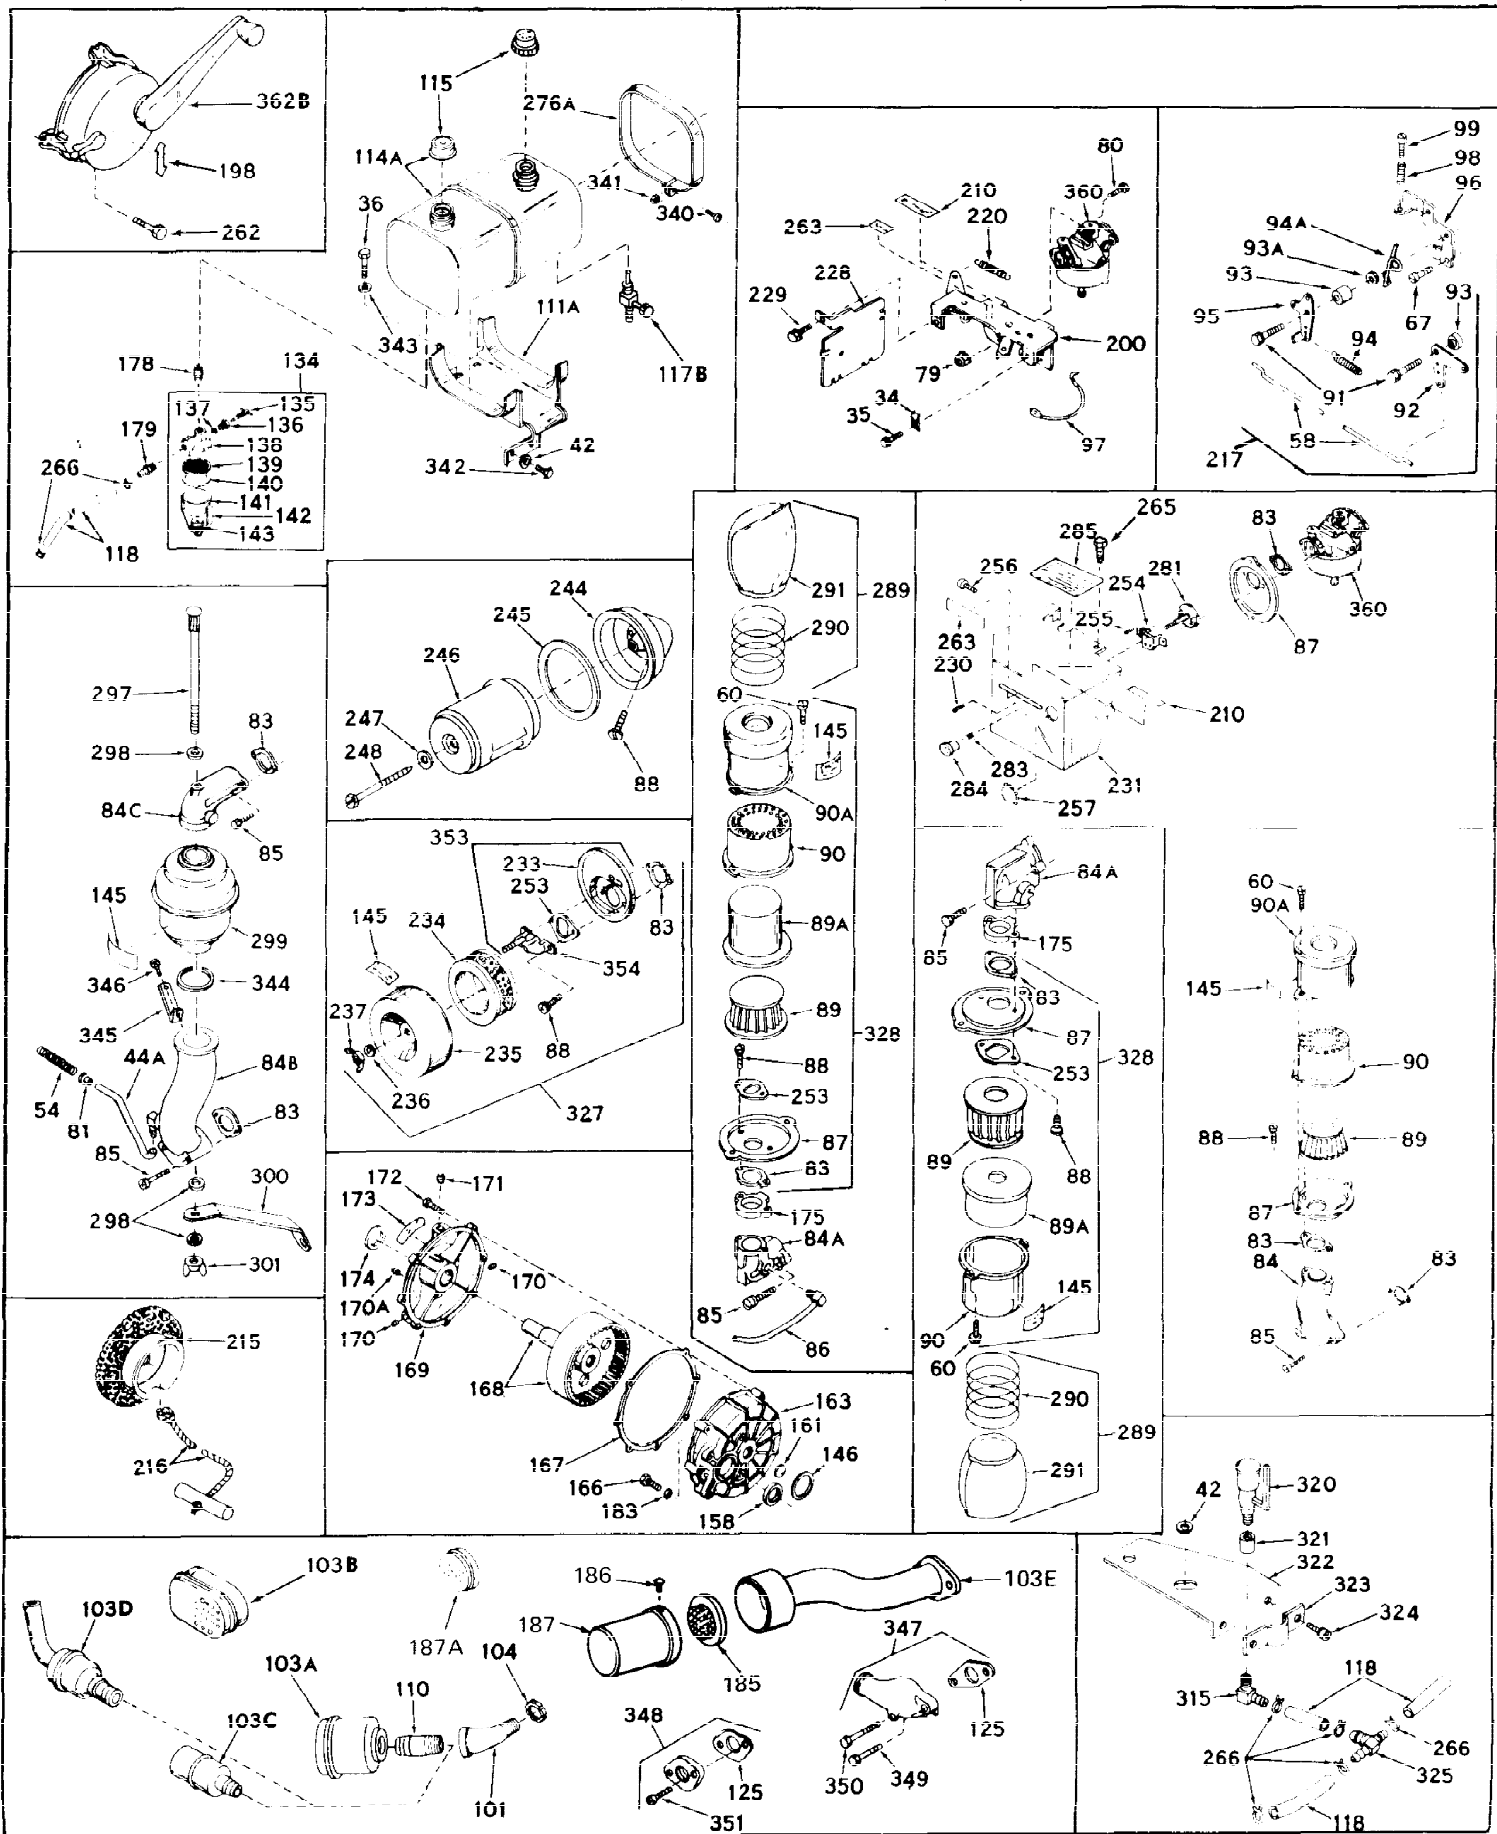

Ref #	Part Number	Qty	Description
34	27793	0	Clip, Conduit
35	28942	0	Screw
36	650694	0	Screw, Hex hd. cap, 5/16-18 x 2
36	650695	0	Screw, Hex hd. cap, 5/16-18 x 2-1/4 (Grade 8)
36	650697	0	Screw, Hex hd. cap, 5/16-18 x 2-1/2
42	26073	0	Washer, Connecting rod bolt
54	28819	0	Spring, Fuel line
54	31778	0	Spring, Coil
60	650152	0	Screw
67	650399	0	Screw, Phil. fil. hd. Sems, 10-32 x 5/8
79	29752	0	Nut
80	650572	0	Screw
83	27272	0	Gasket, Air cleaner
85	29786	0	Screw
85	650163	0	Screw, Fil. hd. Sems, 10-32 x 7/8
85	650416	0	Screw, Rd. hd. Sems, 10-32 x 1
85	650605	0	Screw
87	31691	0	Bracket, Air cleaner
88	650521	0	Screw
88	28820	0	Screw
88	650399	0	Screw, Phil. fil. hd. Sems, 10-32 x 5/8
89	30727	0	Element, Air cleaner
90	31692	0	Body, Air cleaner
91	30312	0	Screw, Hex washer hd. Sems, 10-32 x 1/2
97	28468	0	Wire, Ground (Female fitting both ends)
98	28569	0	Spring, Compression
98	32924	0	Spring, Compression
99	29500	0	Screw, Fil. hd. mach., Sems, 8-32 x 3/4
99	650223	0	Screw, Fil. slotted hd. Sems, 8-32 x 5/8
99	650688	0	Screw, Hex hd., 10-32 x 1-5/16" (Drilled)
104	28443	0	Nut, Conduit (1/8" thick)
104	32862	0	Nut, Conduit (1/4" thick)
115	32387A	0	Cap, Fuel filler (Charcoal Plastic) (Spurt)
115	33032	0	Cap, Fuel filler (Red Plastic) (Spurt)
118	29774	0	Line, Fuel (Braided 8.25")
118	30705	0	Line, Fuel (Braided 16")
118	30962	0	Line, Fuel (Braided 32")
125	27930	0	Gasket, Exhaust
145	31752	0	Decal, Air cleaner
146	28451	0	Gasket, Housing
171	24590	0	Plug, Pipe
215	28301	0	Pulley, Starter
216	590343	0	Rope & Handle Assy., Starter
228	30820	0	Baffle, Heat
229	28942	0	Screw
230	650257	0	Screw, Pan hd. Sems, 8-32 x 5/16
253	30767	0	Spacer, Air cleaner
255	28820	0	Screw
256	650760	0	Screw
257	31291	0	Plug, Cover
262	29716	0	Screw
265	650701	0	Screw, Hex washer hd. shakeproof,
266	26460	0	Clamp, Fuel line
289	730512	0	Kit, Pre-cleaner
290	31667	0	Spring, Pre-cleaner bag