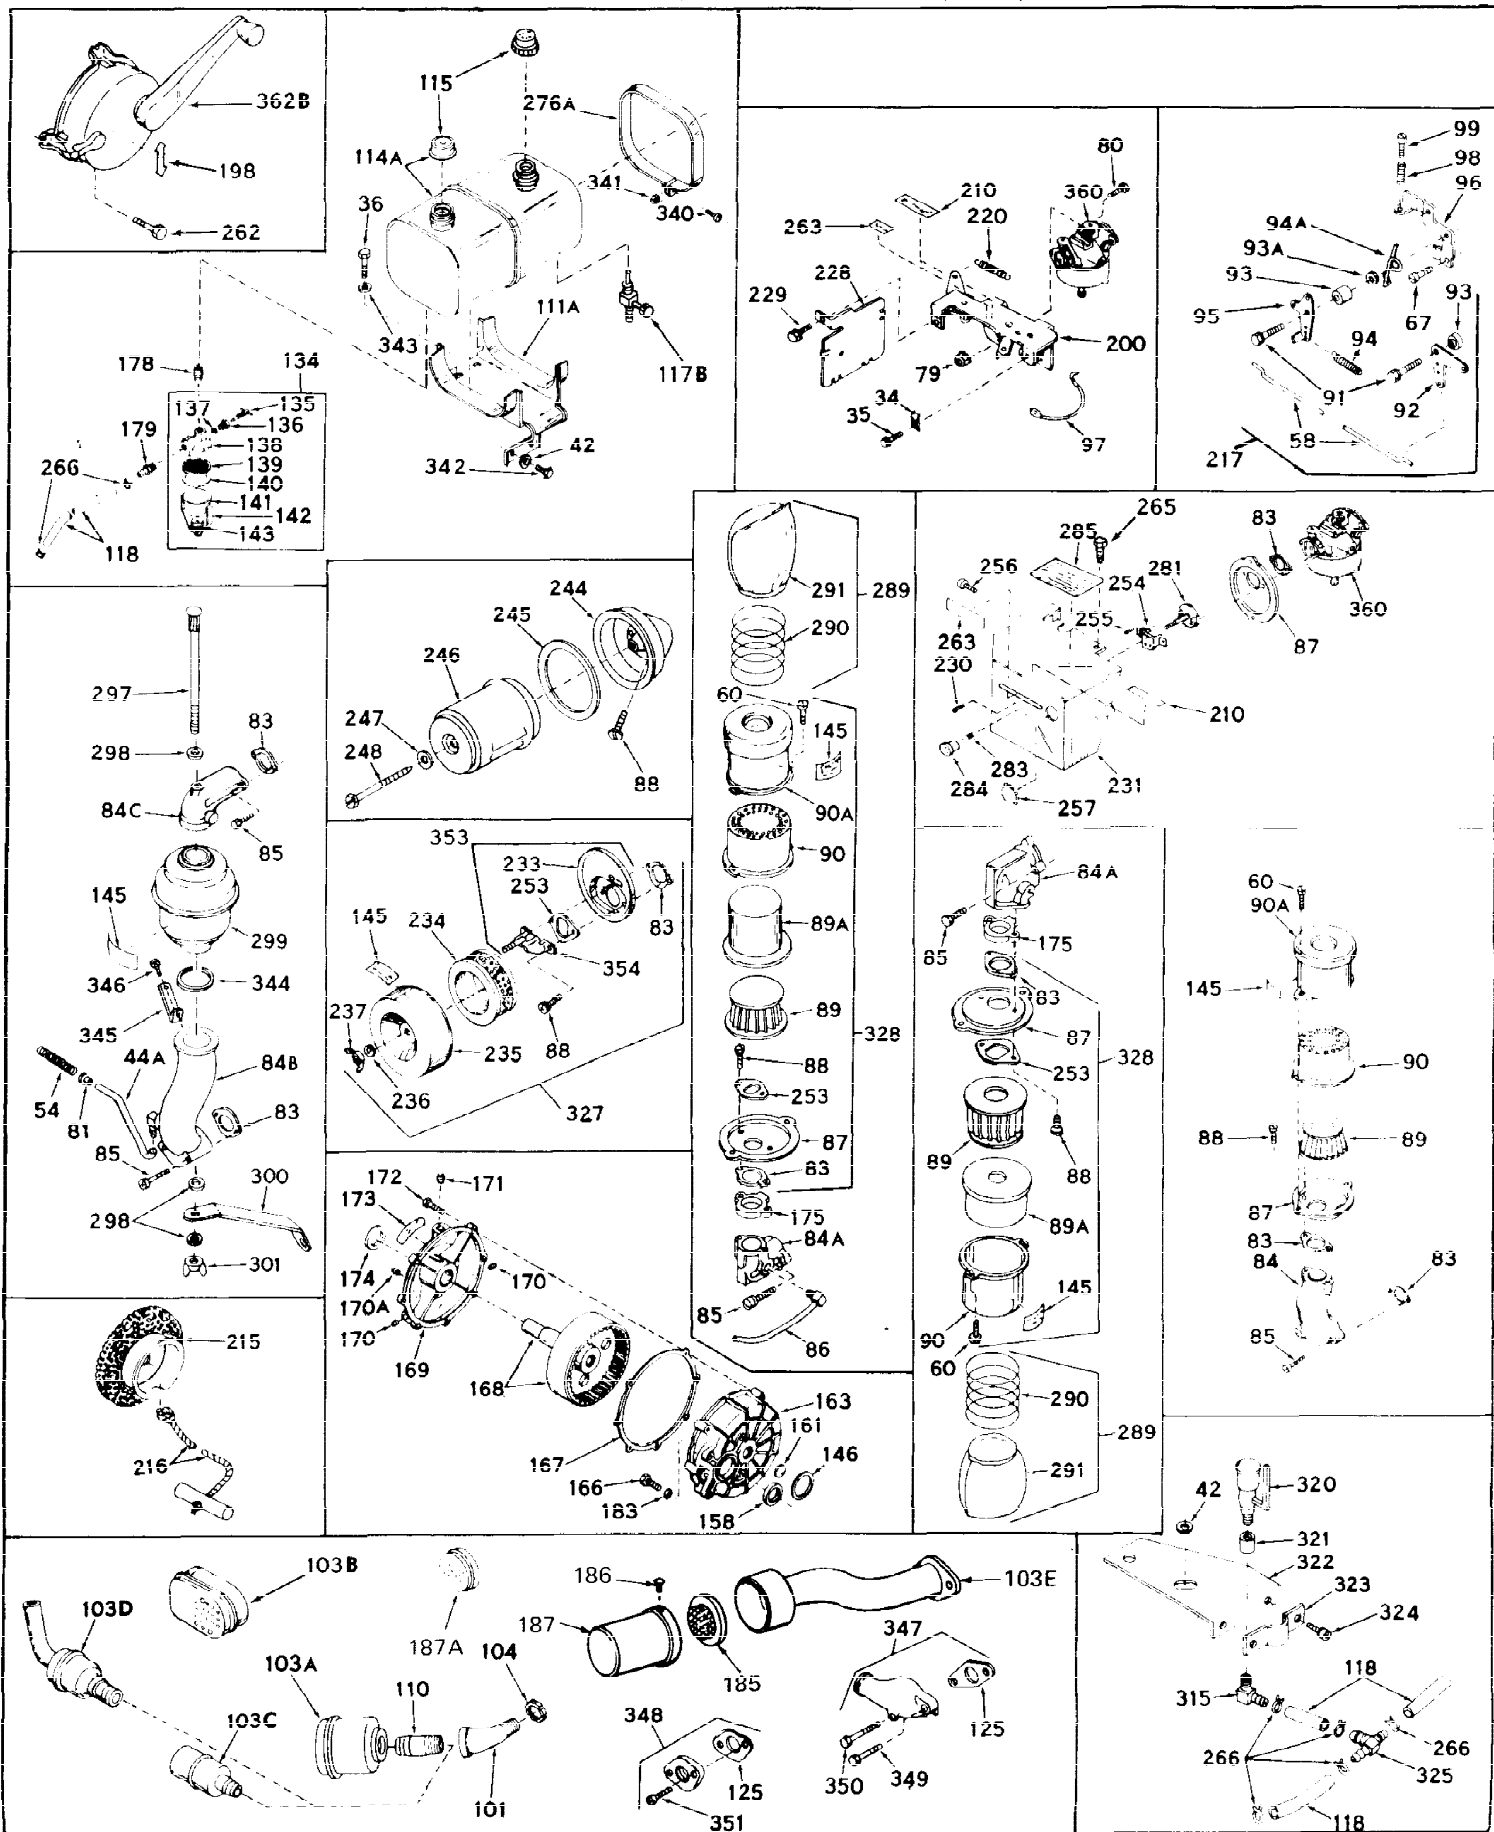

Ref #	Part Number	Qty	Description
34	27793	0	Clip, Conduit
35	28942	0	Screw
36	650694	0	Screw, Hex hd. cap, 5/16-18 x 2
36	650695	0	Screw, Hex hd. cap, 5/16-18 x 2-1/4 (Grade 8
36	650697	0	Screw, Hex hd. cap, 5/16-18 x 2-1/2
42	26073	0	Washer, Connecting rod bolt
44A	32447	0	Tube, Breather
54	28819	0	Spring, Fuel line
54	31778	0	Spring, Coil
60	650152	0	Screw
67	650399	0	Screw, Phil. fil. hd. Sems, 10-32 x 5/8
79	29752	0	Nut
80	650572	0	Screw
81	32446	0	Grommet, Breather tube
83	27272	0	Gasket, Air cleaner
85	29786	0	Screw
85	650163	0	Screw, Fil. hd. Sems, 10-32 x 7/8
85	650416	0	Screw, Rd. hd. Sems, 10-32 x 1
85	650605	0	Screw
87	31708	0	Bracket, Air cleaner
88	650399	0	Screw, Phil. fil. hd. Sems, 10-32 x 5/8
88	650521	0	Screw
88	28820	0	Screw
89A	31700	0	Element, Air cleaner
90	31692	0	Body, Air cleaner
91	30312	0	Screw, Hex washer hd. Sems, 10-32 x 1/2
98	28569	0	Spring, Compression
98	32924	0	Spring, Compression
99	29500	0	Screw, Fil. hd. mach., Sems, 8-32 x 3/4
99	650223	0	Screw, Fil. slotted hd. Sems, 8-32 x 5/8
99	650688	0	Screw, Hex hd., 10-32 x 1-5/16" (Drilled
104	28443	0	Nut, Conduit (1/8" thick)
104	32862	0	Nut, Conduit (1/4" thick)
115	32387A	0	Cap, Fuel filler (Charcoal Plastic) (Spurt
115	33032	0	Cap, Fuel filler (Red Plastic) (Spurt
118	29774	0	Line, Fuel (Braided 8.25")
118	30705	0	Line, Fuel (Braided 16")
118	30962	0	Line, Fuel (Braided 32")
125	27930	0	Gasket, Exhaust
145	31871	0	Decal, Air cleaner
146	28451	0	Gasket, Housing
171	24590	0	Plug, Pipe
215	28301	0	Pulley, Starter
216	590343	0	Rope & Handle Assy., Starter
228	30820	0	Baffle, Heat
229	28942	0	Screw
230	650257	0	Screw, Pan hd. Sems, 8-32 x 5/16
253	30767	0	Spacer, Air cleaner
255	28820	0	Screw
256	650760	0	Screw
257	31291	0	Plug, Cover
262	29716	0	Screw
265	650701	0	Screw, Hex washer hd. shakeproof,
266	26460	0	Clamp, Fuel line
289	730512	0	Kit, Pre-cleaner