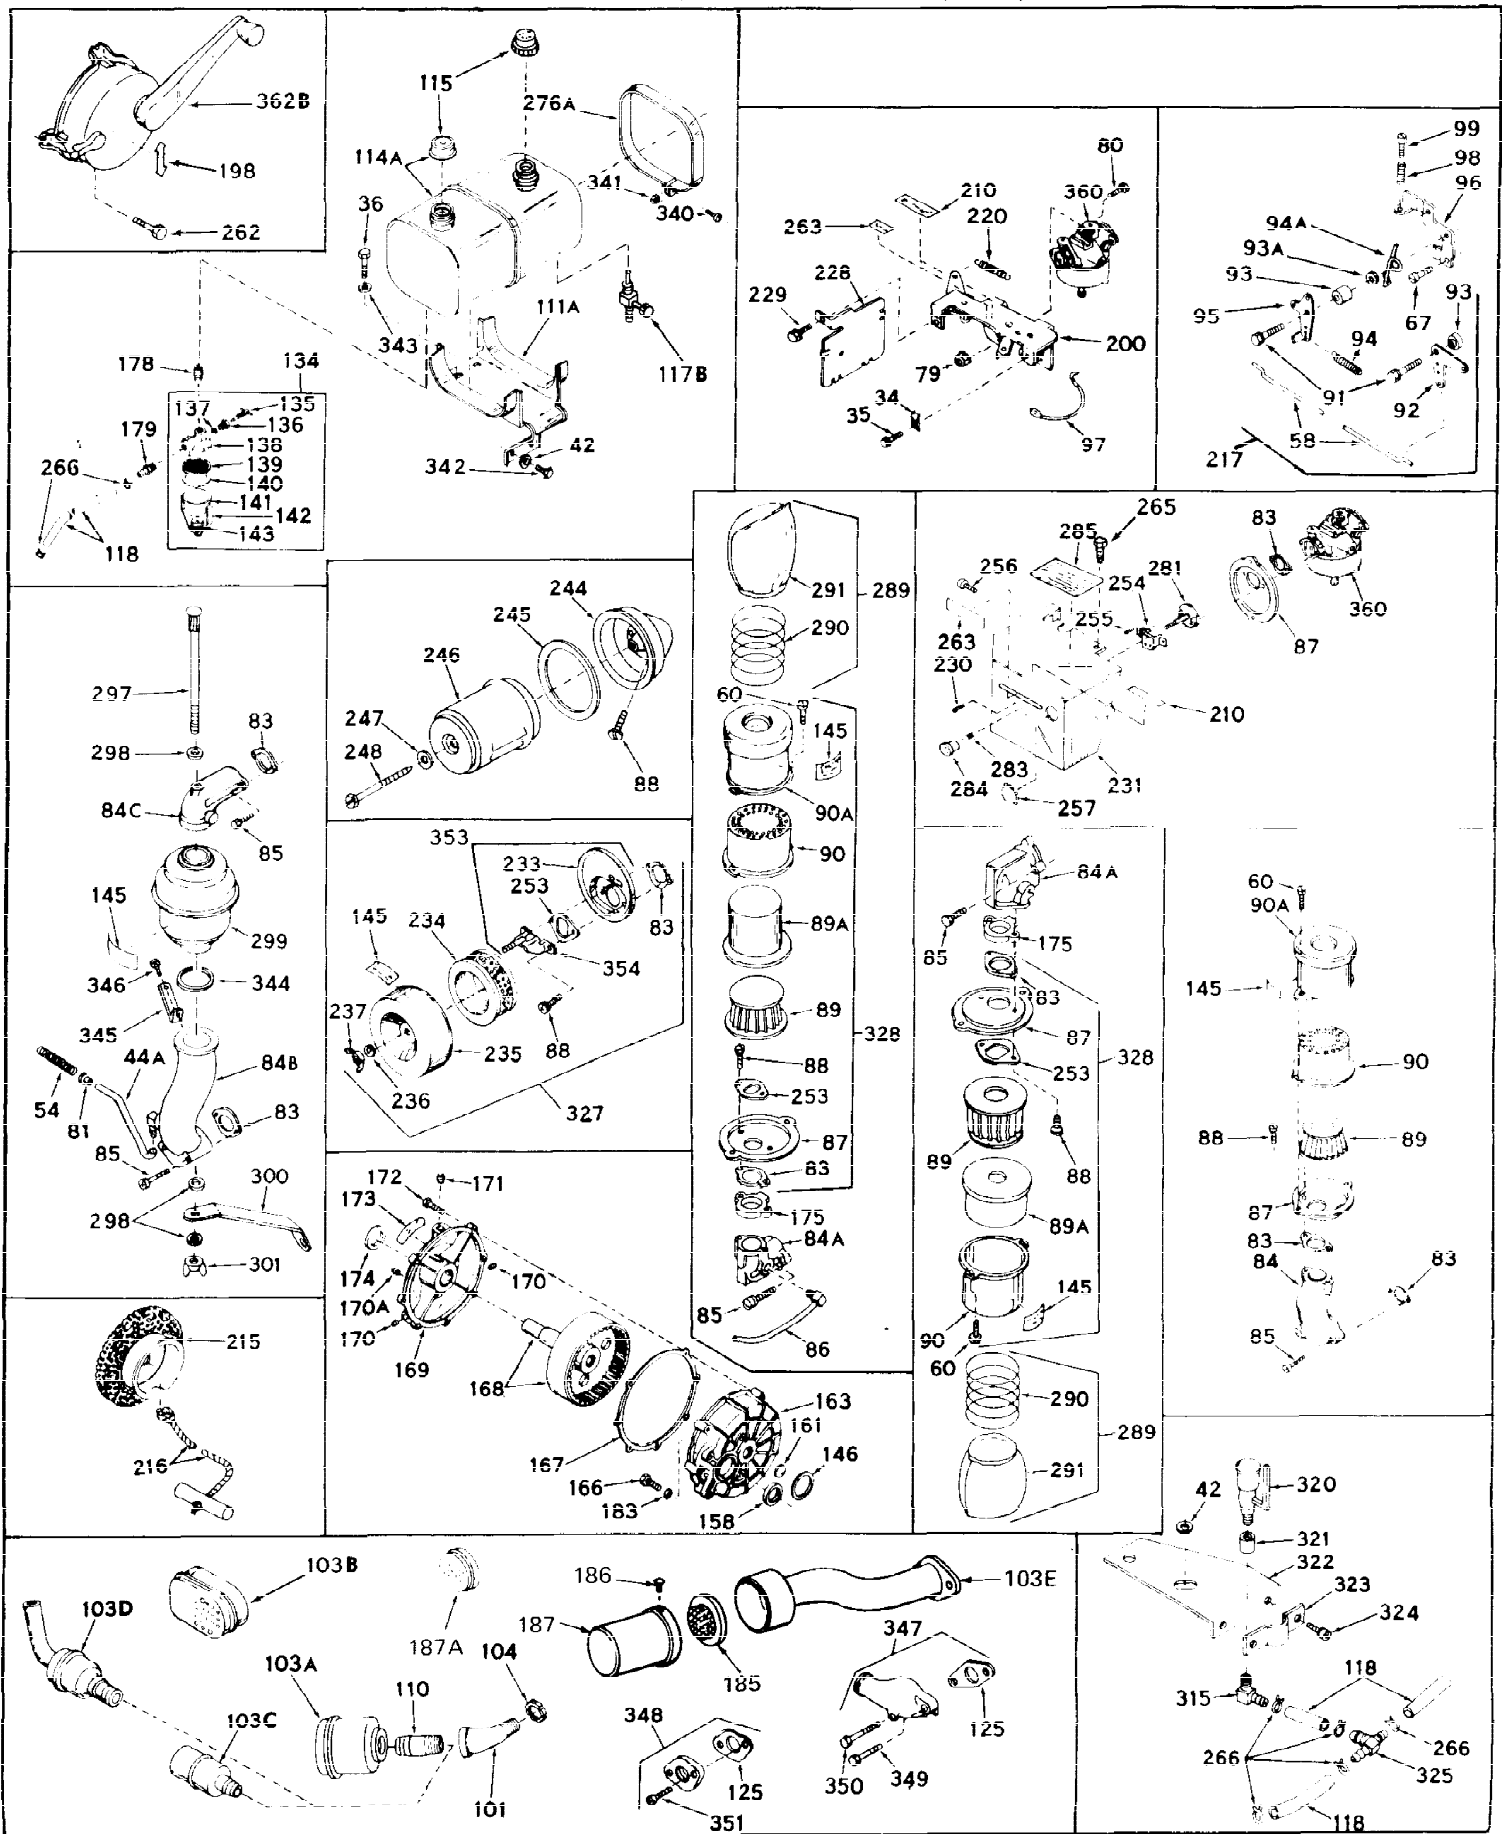

Ref #	Part Number	Qty	Description
34	27793	0	Clip, Conduit
35	28942	0	Screw
36	650694	0	Screw, Hex hd. cap, 5/16-18 x 2
36	650695	0	Screw, Hex hd. cap, 5/16-18 x 2-1/4 (Grade 8
36	650697	0	Screw, Hex hd. cap, 5/16-18 x 2-1/2
42	26073	0	Washer, Connecting rod bolt
54	28819	0	Spring, Fuel line
54	31778	0	Spring, Coil
60	650152	0	Screw
67	650399	0	Screw, Phil. fil. hd. Sems, 10-32 x 5/8
79	29752	0	Nut
80	650572	0	Screw
83	27272	0	Gasket, Air cleaner
85	29786	0	Screw
85	650163	0	Screw, Fil. hd. Sems, 10-32 x 7/8
85	650416	0	Screw, Rd. hd. Sems, 10-32 x 1
85	650605	0	Screw
87	31691	0	Bracket, Air cleaner
88	650399	0	Screw, Phil. fil. hd. Sems, 10-32 x 5/8
88	650521	0	Screw
88	28820	0	Screw
89A	31700	0	Element, Air cleaner
90	31692	0	Body, Air cleaner
91	30312	0	Screw, Hex washer hd. Sems, 10-32 x 1/2
97	28468	0	Wire, Ground (Female fitting both ends)
98	28569	0	Spring, Compression
98	32924	0	Spring, Compression
99	29500	0	Screw, Fil. hd. mach., Sems, 8-32 x 3/4
99	650223	0	Screw, Fil. slotted hd. Sems, 8-32 x 5/8
99	650688	0	Screw, Hex hd., 10-32 x 1-5/16" (Drilled
104	28443	0	Nut, Conduit (1/8" thick)
104	32862	0	Nut, Conduit (1/4" thick)
115	32387A	0	Cap, Fuel filler (Charcoal Plastic) (Spurt
115	33032	0	Cap, Fuel filler (Red Plastic) (Spurt
118	29774	0	Line, Fuel (Braided 8.25")
118	30705	0	Line, Fuel (Braided 16")
118	30962	0	Line, Fuel (Braided 32")
125	27930	0	Gasket, Exhaust
145	31871	0	Decal, Air cleaner
146	28451	0	Gasket, Housing
171	24590	0	Plug, Pipe
200	33110	0	Control Assy., Speed (Remote)
215	28301	0	Pulley, Starter
216	590343	0	Rope & Handle Assy., Starter
220	30826	0	Spring, Extension
228	30820	0	Baffle, Heat
229	28942	0	Screw
230	650257	0	Screw, Pan hd. Sems, 8-32 x 5/16
253	30767	0	Spacer, Air cleaner
255	28820	0	Screw
256	650760	0	Screw
257	31291	0	Plug, Cover
262	29716	0	Screw
265	650701	0	Screw, Hex washer hd. shakeproof,
266	26460	0	Clamp, Fuel line