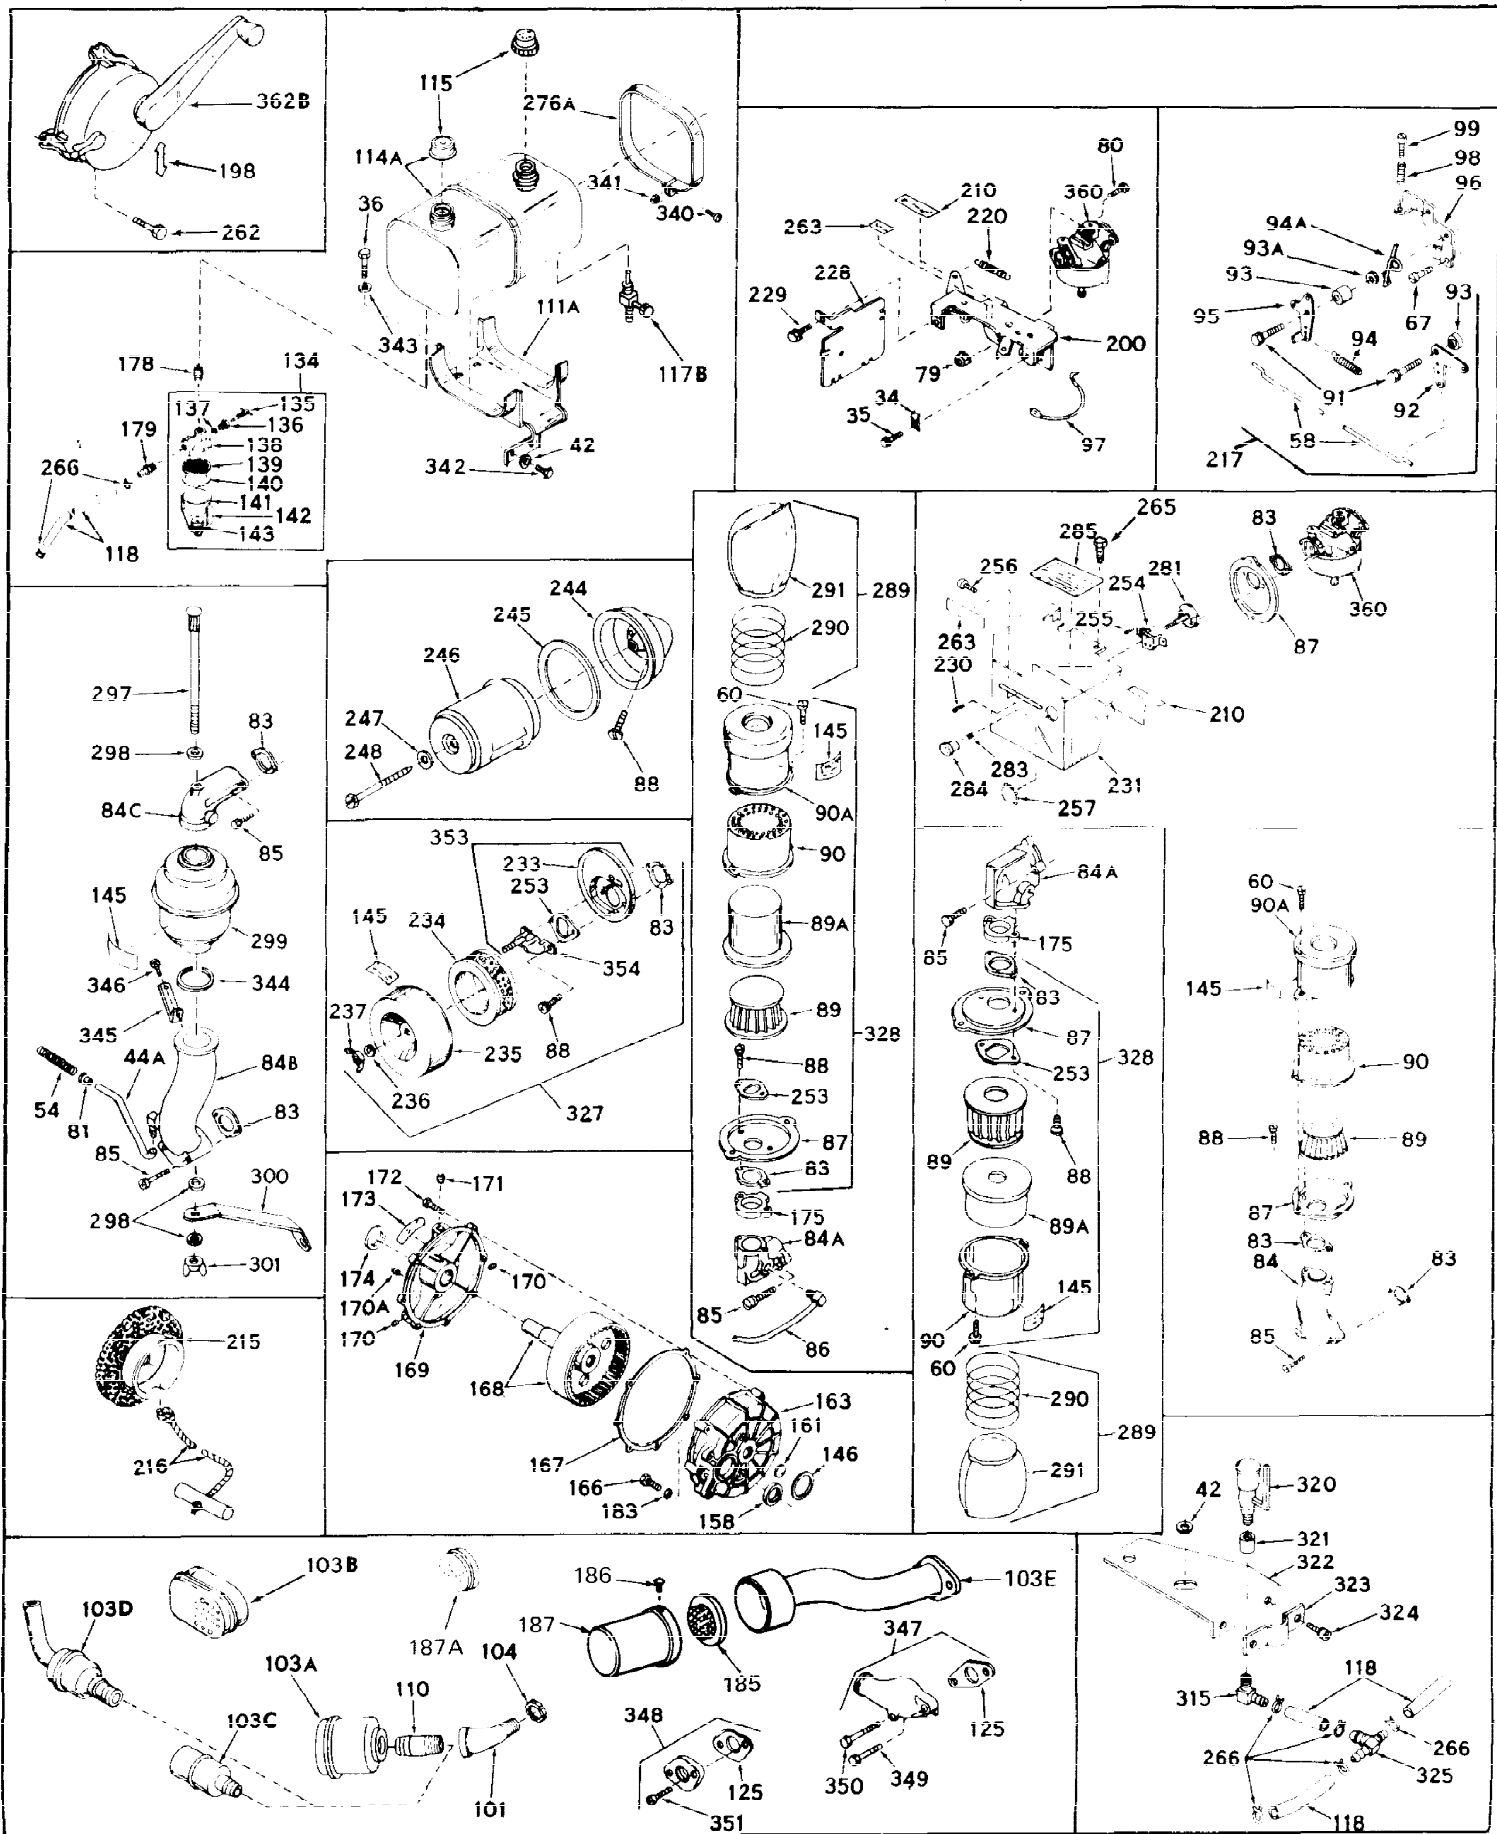

Ref #	Part Number	Qty	Description
34	27793	0	Clip, Conduit
35	28942	0	Screw
36	650694	0	Screw, Hex hd. cap, 5/16-18 x 2
36	650695	0	Screw, Hex hd. cap, 5/16-18 x 2-1/4 (Grade 8)
36	650697	0	Screw, Hex hd. cap, 5/16-18 x 2-1/2
42	26073	0	Washer, Connecting rod bolt
54	28819	0	Spring, Fuel line
54	31778	0	Spring, Coil
60	650152	0	Screw
67	650399	0	Screw, Phil. fil. hd. Sems, 10-32 x 5/8
79	29752	0	Nut
80	650572	0	Screw
83	27272	0	Gasket, Air cleaner
85	29786	0	Screw
85	650163	0	Screw, Fil. hd. Sems, 10-32 x 7/8
85	650416	0	Screw, Rd. hd. Sems, 10-32 x 1
85	650605	0	Screw
87	31691	0	Bracket, Air cleaner
88	650521	0	Screw
88	28820	0	Screw
88	650399	0	Screw, Phil. fil. hd. Sems, 10-32 x 5/8
89	30727	0	Element, Air cleaner
90	31692	0	Body, Air cleaner
91	30312	0	Screw, Hex washer hd. Sems, 10-32 x 1/2
97	30831	0	Wire, Ground (Female fitting both ends)
98	28569	0	Spring, Compression
98	32924	0	Spring, Compression
99	29500	0	Screw, Fil. hd. mach., Sems, 8-32 x 3/4
99	650223	0	Screw, Fil. slotted hd. Sems, 8-32 x 5/8
99	650688	0	Screw, Hex hd., 10-32 x 1-5/16" (Drilled)
104	28443	0	Nut, Conduit (1/8" thick)
104	32862	0	Nut, Conduit (1/4" thick)
115	32387A	0	Cap, Fuel filler (Charcoal Plastic) (Spurt)
115	33032	0	Cap, Fuel filler (Red Plastic) (Spurt)
118	29774	0	Line, Fuel (Braided 8.25")
118	30705	0	Line, Fuel (Braided 16")
118	30962	0	Line, Fuel (Braided 32")
125	27930	0	Gasket, Exhaust
145	31752	0	Decal, Air cleaner
146	28451	0	Gasket, Housing
171	24590	0	Plug, Pipe
215	28301	0	Pulley, Starter
216	590343	0	Rope & Handle Assy., Starter
228	30820	0	Baffle, Heat
229	28942	0	Screw
230	650257	0	Screw, Pan hd. Sems, 8-32 x 5/16
253	30767	0	Spacer, Air cleaner
255	28820	0	Screw
256	650760	0	Screw
257	31291	0	Plug, Cover
262	29716	0	Screw
265	650701	0	Screw, Hex washer hd. shakeproof,
266	26460	0	Clamp, Fuel line
289	730512	0	Kit, Pre-cleaner
290	31667	0	Spring, Pre-cleaner bag