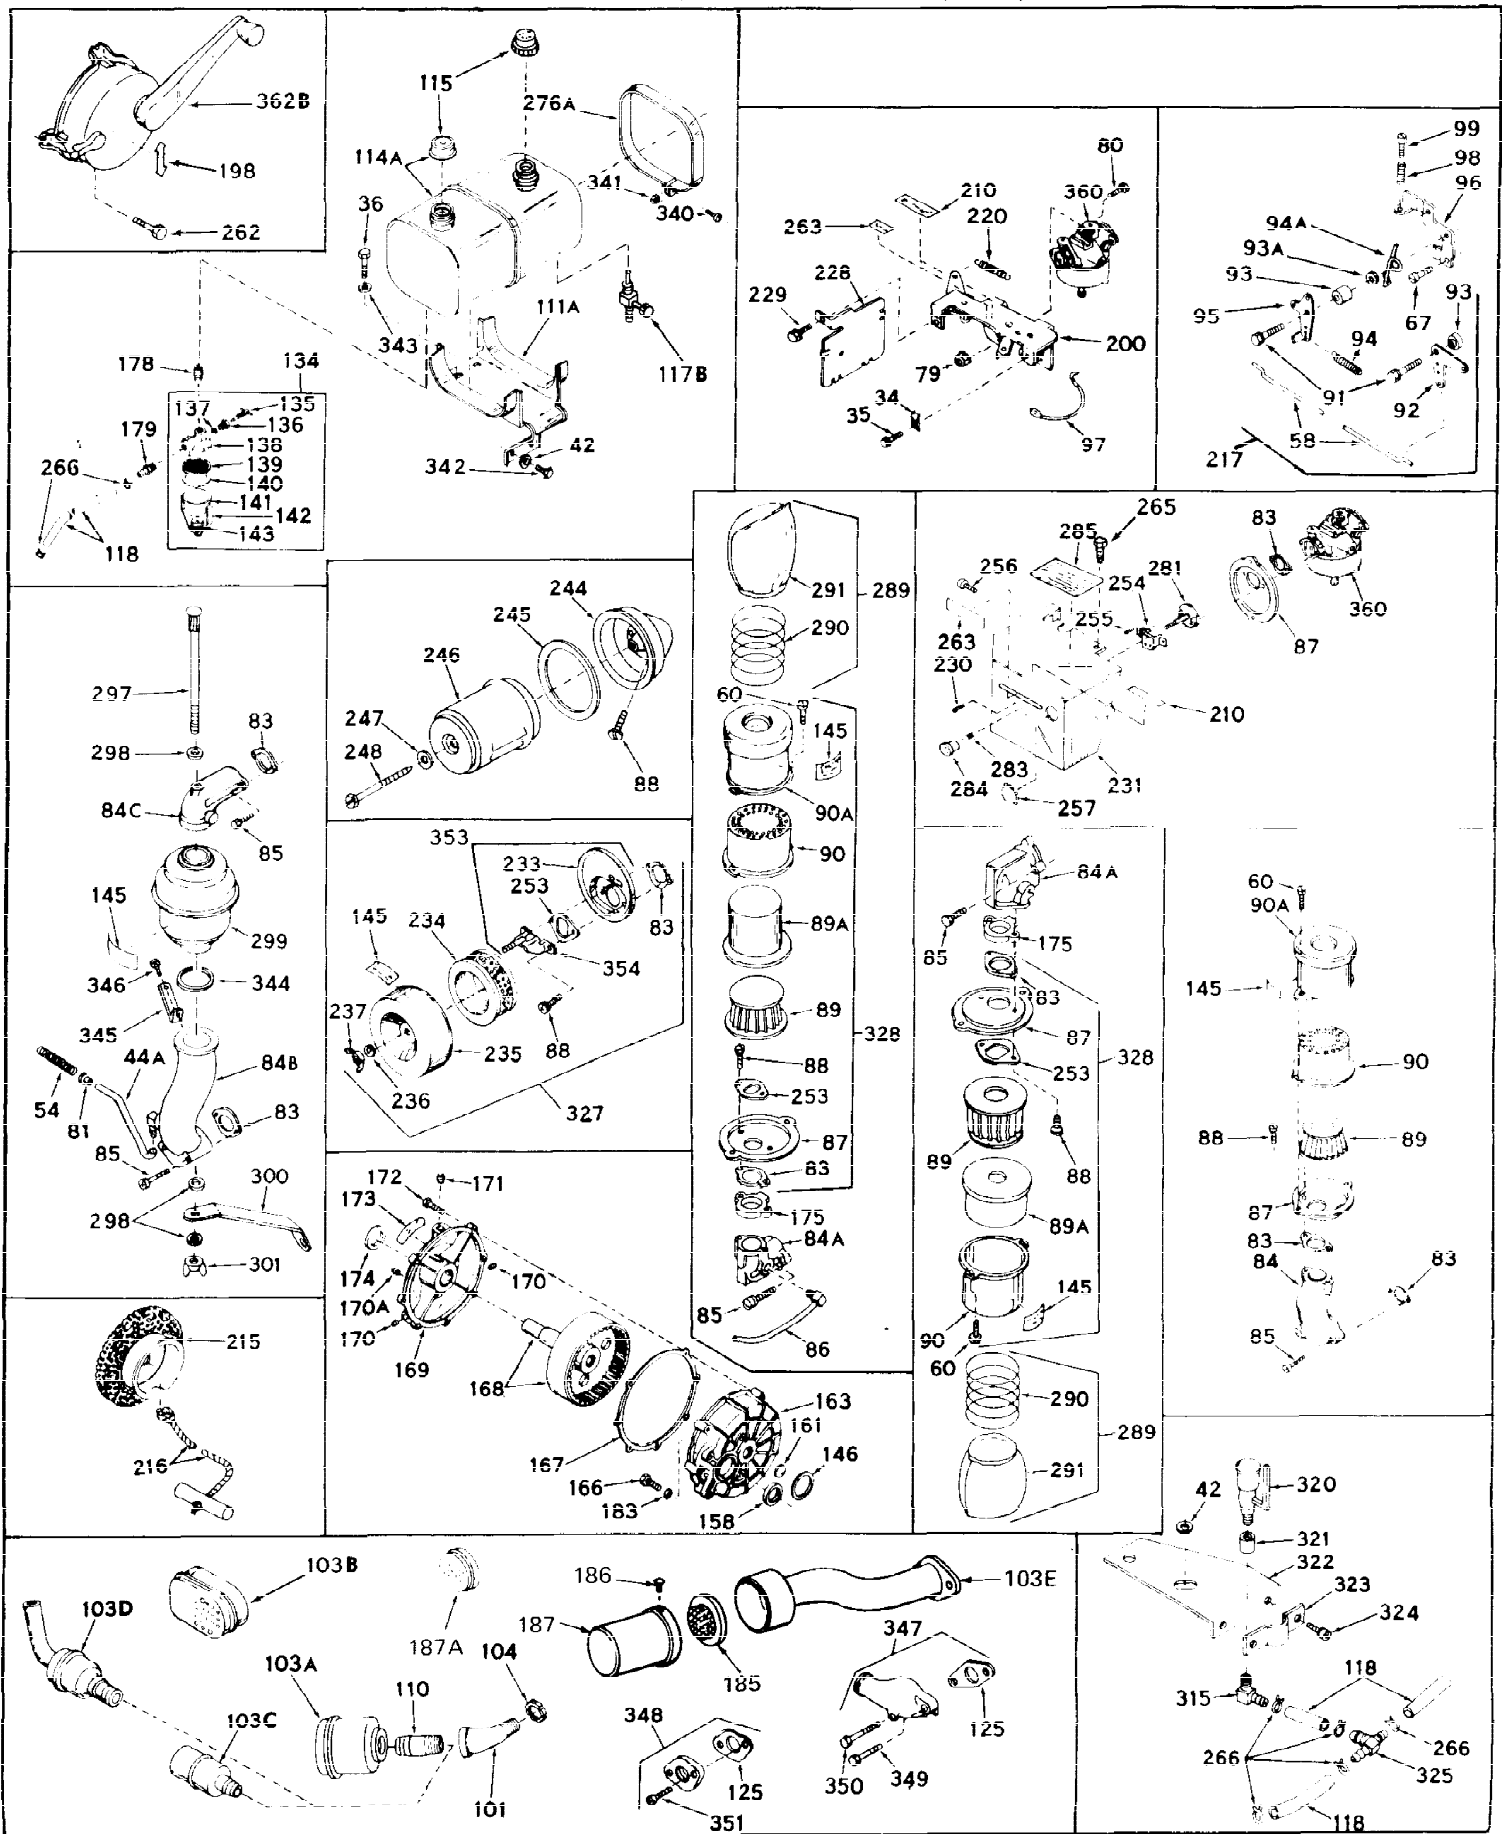

Ref #	Part Number	Qty	Description
34	27793	0	Clip, Conduit
35	28942	0	Screw
36	650694	0	Screw, Hex hd. cap, 5/16-18 x 2
36	650695	0	Screw, Hex hd. cap, 5/16-18 x 2-1/4 (Grade 8)
36	650697	0	Screw, Hex hd. cap, 5/16-18 x 2-1/2
42	26073	0	Washer, Connecting rod bolt
54	28819	0	Spring, Fuel line
54	31778	0	Spring, Coil
60	650152	0	Screw
67	650399	0	Screw, Phil. fil. hd. Sems, 10-32 x 5/8
79	29752	0	Nut
80	650572	0	Screw
83	27272	0	Gasket, Air cleaner
85	29786	0	Screw
85	650163	0	Screw, Fil. hd. Sems, 10-32 x 7/8
85	650416	0	Screw, Rd. hd. Sems, 10-32 x 1
85	650605	0	Screw
87	31691	0	Bracket, Air cleaner
88	28820	0	Screw
88	650399	0	Screw, Phil. fil. hd. Sems, 10-32 x 5/8
88	650521	0	Screw
89A	31700	0	Element, Air cleaner
90	31692	0	Body, Air cleaner
91	30312	0	Screw, Hex washer hd. Sems, 10-32 x 1/2
98	28569	0	Spring, Compression
98	32924	0	Spring, Compression
99	29500	0	Screw, Fil. hd. mach., Sems, 8-32 x 3/4
99	650223	0	Screw, Fil. slotted hd. Sems, 8-32 x 5/8
99	650688	0	Screw, Hex hd., 10-32 x 1-5/16" (Drilled)
101	30209	0	Elbow, Exhaust (45ø)
103C	31287	0	Muffler
104	28443	0	Nut, Conduit (1/8" thick)
104	32862	0	Nut, Conduit (1/4" thick)
115	32387A	0	Cap, Fuel filler (Charcoal Plastic) (Spurt)
115	33032	0	Cap, Fuel filler (Red Plastic) (Spurt)
118	29774	0	Line, Fuel (Braided 8.25")
118	30705	0	Line, Fuel (Braided 16")
118	30962	0	Line, Fuel (Braided 32")
125	27930	0	Gasket, Exhaust
145	31871	0	Decal, Air cleaner
146	28451	0	Gasket, Housing
171	24590	0	Plug, Pipe
215	28301	0	Pulley, Starter
216	590343	0	Rope & Handle Assy., Starter
228	30820	0	Baffle, Heat
229	28942	0	Screw
230	650257	0	Screw, Pan hd. Sems, 8-32 x 5/16
253	30767	0	Spacer, Air cleaner
255	28820	0	Screw
256	650760	0	Screw
257	31291	0	Plug, Cover
262	29716	0	Screw
265	650701	0	Screw, Hex washer hd. shakeproof,
266	26460	0	Clamp, Fuel line
289	730512	0	Kit, Pre-cleaner