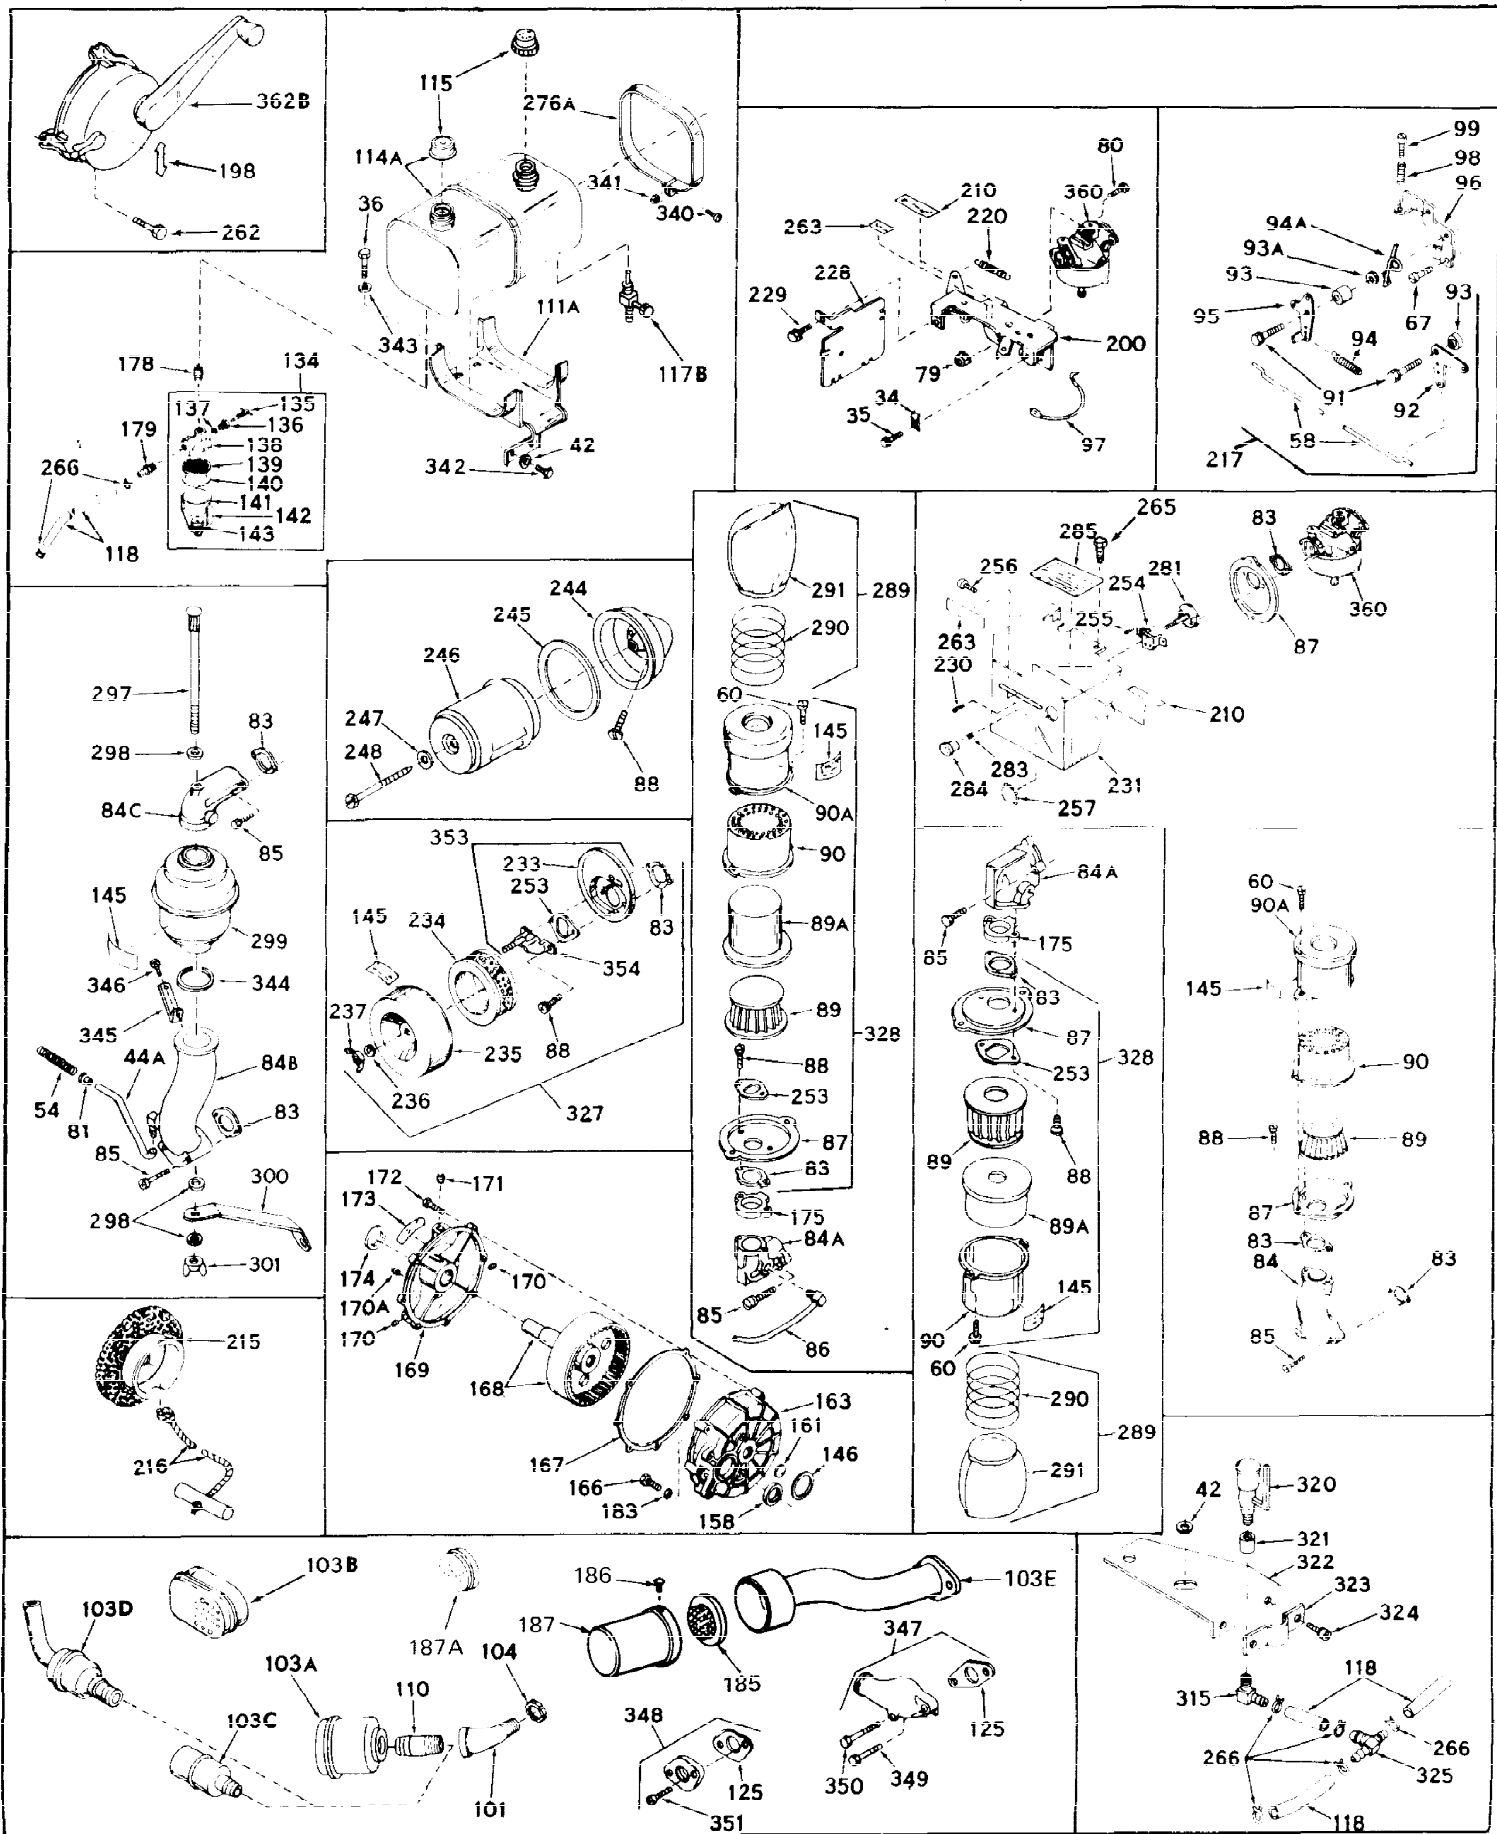

Ref #	Part Number	Qty	Description
34	27793	0	Clip, Conduit
35	28942	0	Screw
36	650694	0	Screw, Hex hd. cap, 5/16-18 x 2
36	650695	0	Screw, Hex hd. cap, 5/16-18 x 2-1/4 (Grade 8
36	650697	0	Screw, Hex hd. cap, 5/16-18 x 2-1/2
42	26073	0	Washer, Connecting rod bolt
44A	32447	0	Tube, Breather
54	28819	0	Spring, Fuel line
54	31778	0	Spring, Coil
60	650152	0	Screw
67	650399	0	Screw, Phil. fil. hd. Sems, 10-32 x 5/8
79	29752	0	Nut
80	650572	0	Screw
81	32446	0	Grommet, Breather tube
83	27272	0	Gasket, Air cleaner
85	29786	0	Screw
85	650163	0	Screw, Fil. hd. Sems, 10-32 x 7/8
85	650416	0	Screw, Rd. hd. Sems, 10-32 x 1
85	650605	0	Screw
87	31708	0	Bracket, Air cleaner
88	650399	0	Screw, Phil. fil. hd. Sems, 10-32 x 5/8
88	650521	0	Screw
88	28820	0	Screw
89A	31700	0	Element, Air cleaner
90	31692	0	Body, Air cleaner
91	30312	0	Screw, Hex washer hd. Sems, 10-32 x 1/2
98	28569	0	Spring, Compression
98	32924	0	Spring, Compression
99	29500	0	Screw, Fil. hd. mach., Sems, 8-32 x 3/4
99	650223	0	Screw, Fil. slotted hd. Sems, 8-32 x 5/8
99	650688	0	Screw, Hex hd., 10-32 x 1-5/16" (Drilled
104	28443	0	Nut, Conduit (1/8" thick)
104	32862	0	Nut, Conduit (1/4" thick)
115	32387A	0	Cap, Fuel filler (Charcoal Plastic) (Spurt
115	33032	0	Cap, Fuel filler (Red Plastic) (Spurt
118	29774	0	Line, Fuel (Braided 8.25")
118	30705	0	Line, Fuel (Braided 16")
118	30962	0	Line, Fuel (Braided 32")
125	27930	0	Gasket, Exhaust
145	31871	0	Decal, Air cleaner
146	28451	0	Gasket, Housing
171	24590	0	Plug, Pipe
215	28301	0	Pulley, Starter
216	590343	0	Rope & Handle Assy., Starter
228	30820	0	Baffle, Heat
229	28942	0	Screw
230	650257	0	Screw, Pan hd. Sems, 8-32 x 5/16
253	30767	0	Spacer, Air cleaner
255	28820	0	Screw
256	650760	0	Screw
257	31291	0	Plug, Cover
262	29716	0	Screw
265	650701	0	Screw, Hex washer hd. shakeproof,
266	26460	0	Clamp, Fuel line
289	730512	0	Kit, Pre-cleaner