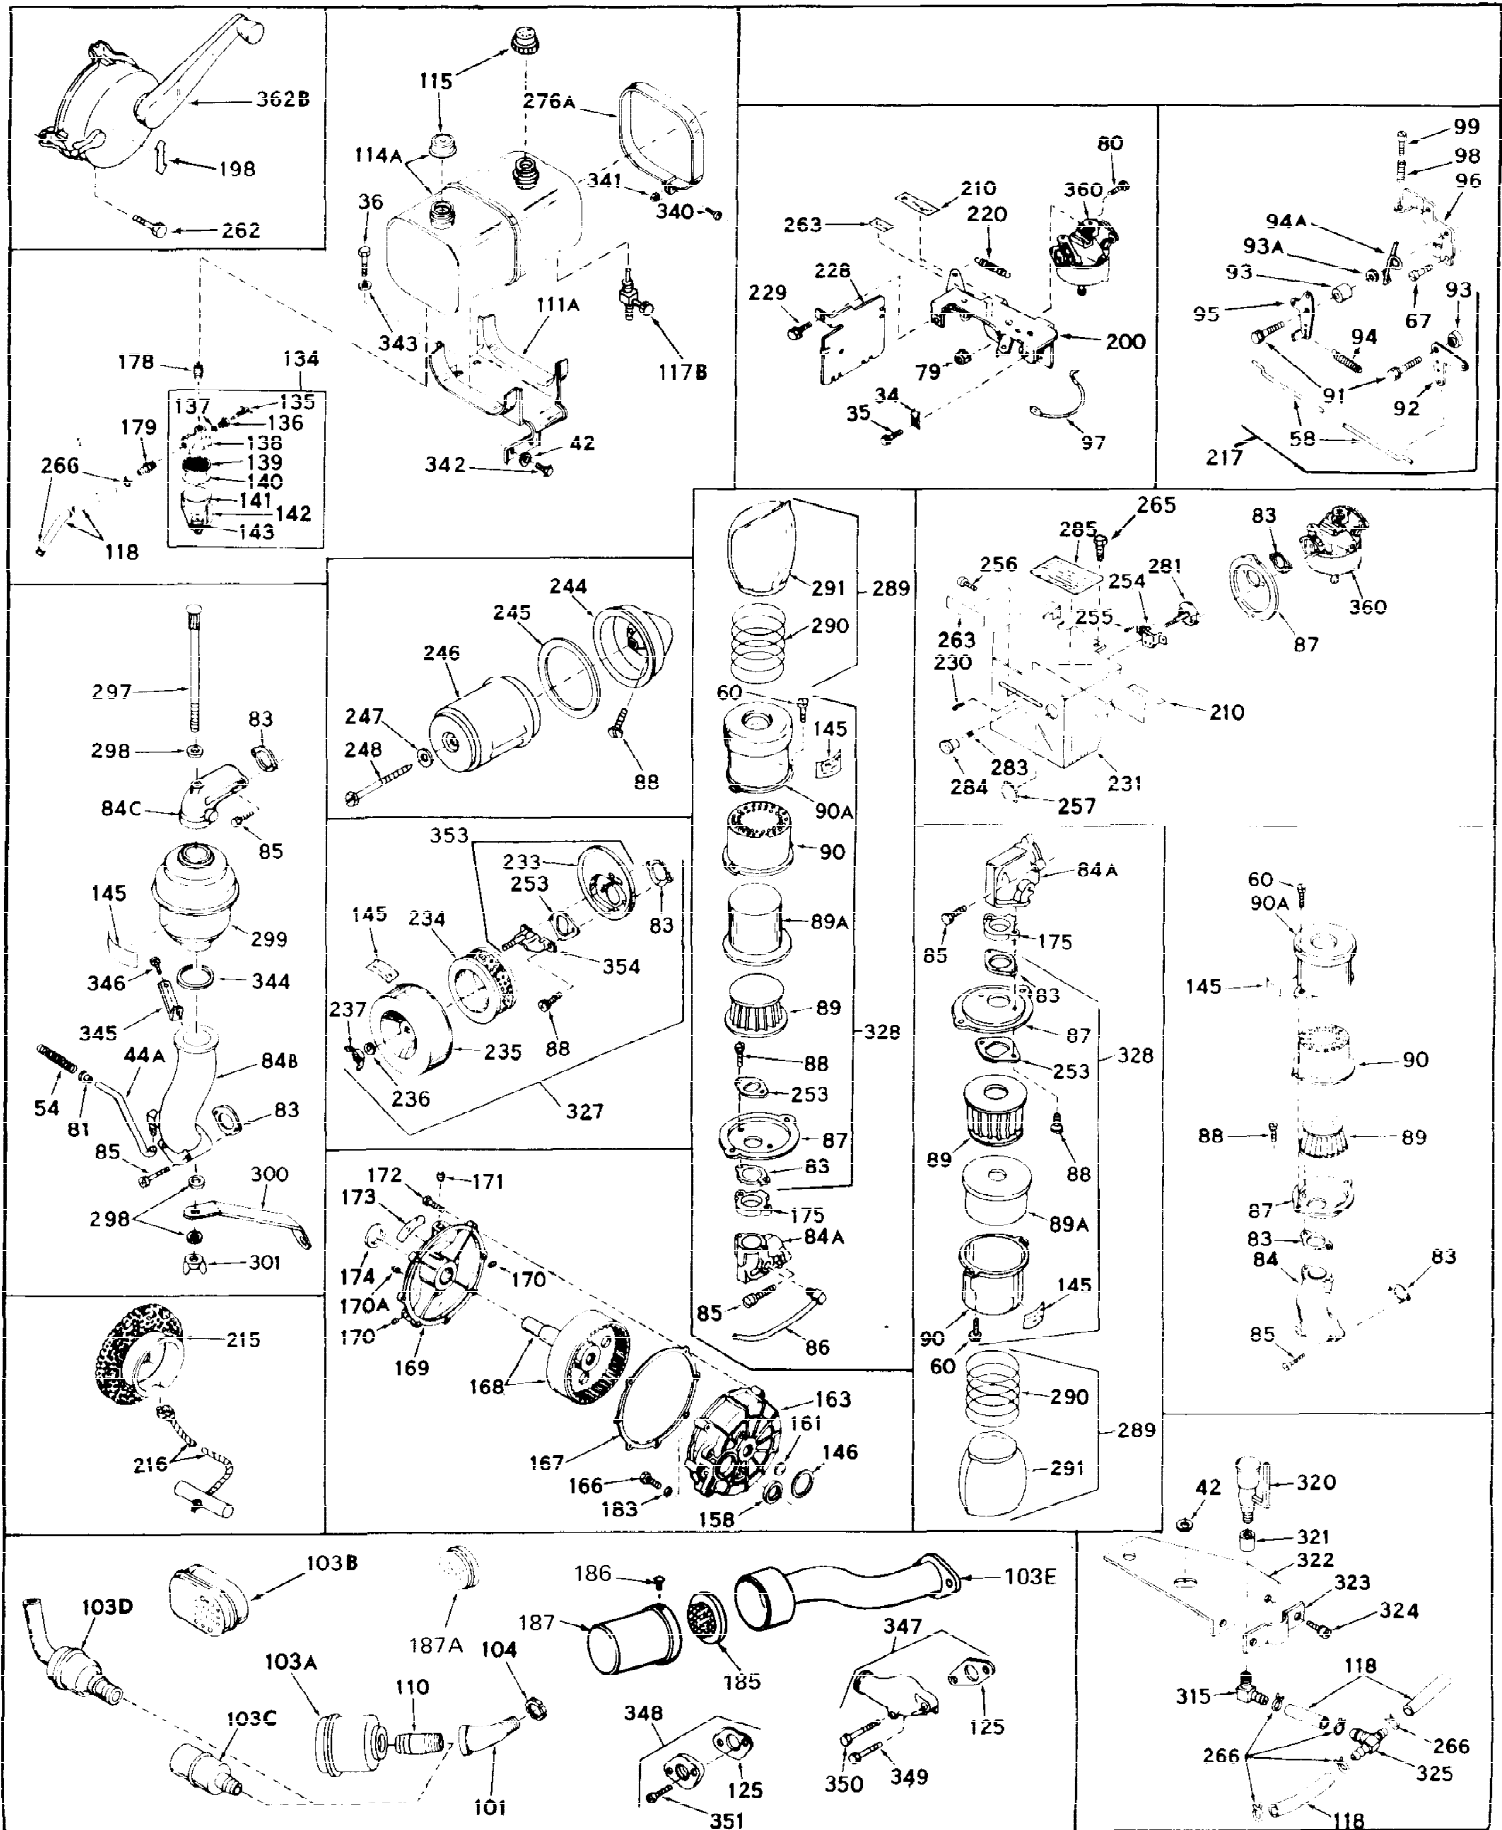

Ref #	Part Number	Qty	Description
34	27793	0	Clip, Conduit
35	28942	0	Screw
36	650694	0	Screw, Hex hd. cap, 5/16-18 x 2
36	650695	0	Screw, Hex hd. cap, 5/16-18 x 2-1/4 (Grade 8
36	650697	0	Screw, Hex hd. cap, 5/16-18 x 2-1/2
42	26073	0	Washer, Connecting rod bolt
44A	32447	0	Tube, Breather
54	28819	0	Spring, Fuel line
54	31778	0	Spring, Coil
60	650152	0	Screw
67	650399	0	Screw, Phil. fil. hd. Sems, 10-32 x 5/8
79	29752	0	Nut
80	650572	0	Screw
81	32446	0	Grommet, Breather tube
83	27272	0	Gasket, Air cleaner
85	29786	0	Screw
85	650163	0	Screw, Fil. hd. Sems, 10-32 x 7/8
85	650416	0	Screw, Rd. hd. Sems, 10-32 x 1
85	650605	0	Screw
87	31708	0	Bracket, Air cleaner
88	28820	0	Screw
88	650399	0	Screw, Phil. fil. hd. Sems, 10-32 x 5/8
88	650521	0	Screw
89A	31700	0	Element, Air cleaner
90	31692	0	Body, Air cleaner
91	30312	0	Screw, Hex washer hd. Sems, 10-32 x 1/2
98	28569	0	Spring, Compression
98	32924	0	Spring, Compression
99	29500	0	Screw, Fil. hd. mach., Sems, 8-32 x 3/4
99	650223	0	Screw, Fil. slotted hd. Sems, 8-32 x 5/8
99	650688	0	Screw, Hex hd., 10-32 x 1-5/16" (Drilled
104	28443	0	Nut, Conduit (1/8" thick)
104	32862	0	Nut, Conduit (1/4" thick)
115	32387A	0	Cap, Fuel filler (Charcoal Plastic) (Spurt
115	33032	0	Cap, Fuel filler (Red Plastic) (Spurt
118	29774	0	Line, Fuel (Braided 8.25")
118	30705	0	Line, Fuel (Braided 16")
118	30962	0	Line, Fuel (Braided 32")
125	27930	0	Gasket, Exhaust
145	31871	0	Decal, Air cleaner
146	28451	0	Gasket, Housing
171	24590	0	Plug, Pipe
215	28301	0	Pulley, Starter
216	590343	0	Rope & Handle Assy., Starter
228	30820	0	Baffle, Heat
229	28942	0	Screw
230	650257	0	Screw, Pan hd. Sems, 8-32 x 5/16
253	30767	0	Spacer, Air cleaner
255	28820	0	Screw
256	650760	0	Screw
257	31291	0	Plug, Cover
262	29716	0	Screw
265	650701	0	Screw, Hex washer hd. shakeproof,
266	26460	0	Clamp, Fuel line
289	730512	0	Kit, Pre-cleaner