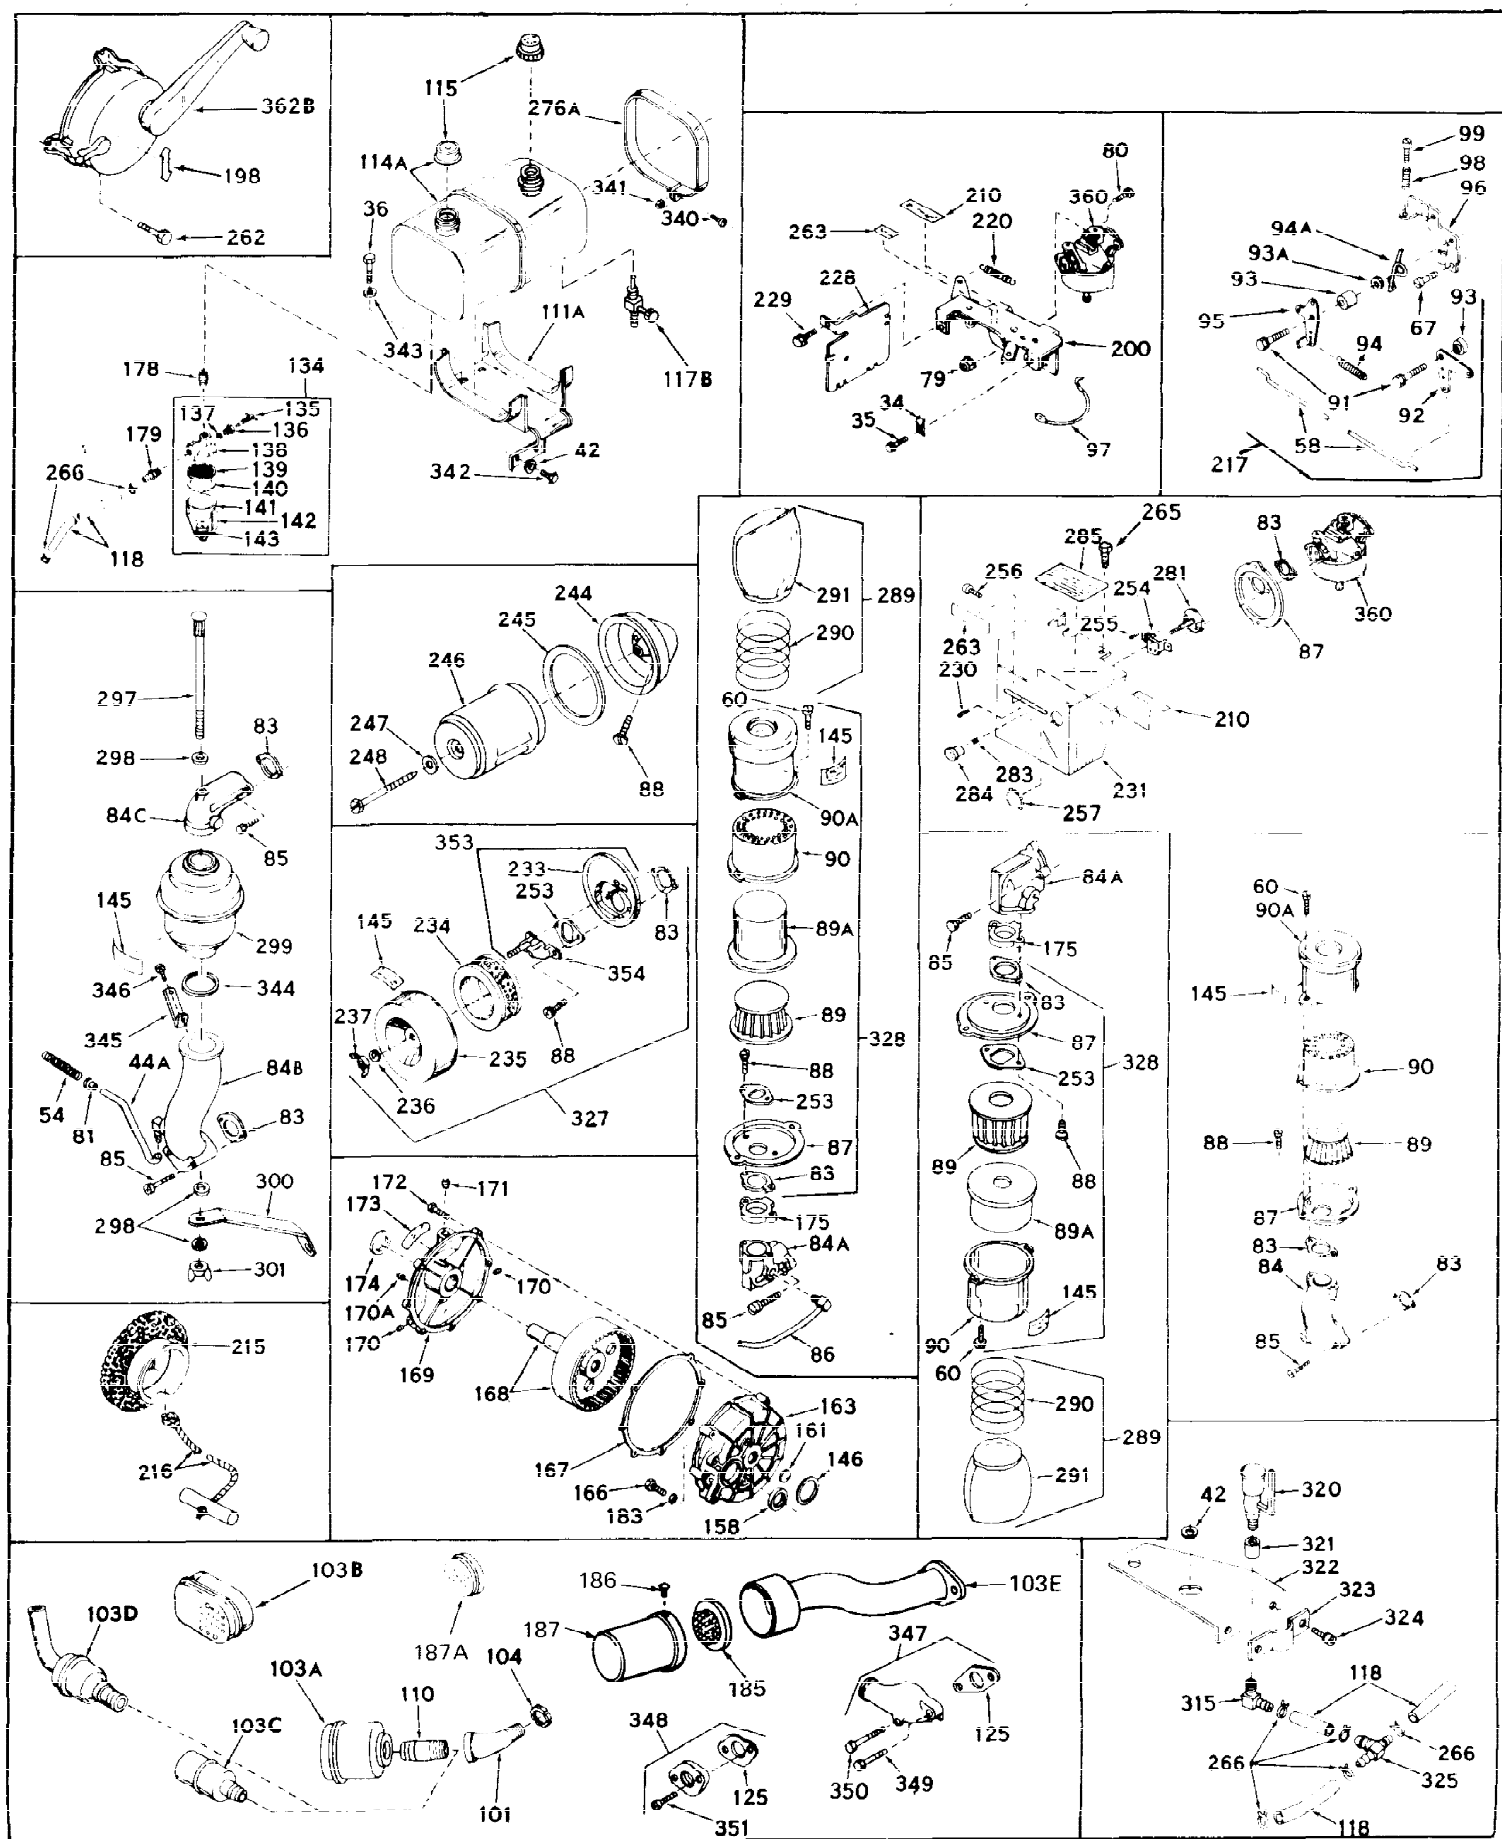

Ref #	Part Number	Qty	Description
34	27793	0	Clip, Conduit
35	28942	0	Screw
36	650694	0	Screw, Hex hd. cap, 5/16-18 x 2
36	650695	0	Screw, Hex hd. cap, 5/16-18 x 2-1/4 (Grade 8
36	650697	0	Screw, Hex hd. cap, 5/16-18 x 2-1/2
42	26073	0	Washer, Connecting rod bolt
54	28819	0	Spring, Fuel line
54	31778	0	Spring, Coil
60	650152	0	Screw
67	650399	0	Screw, Phil. fil. hd. Sems, 10-32 x 5/8
79	29752	0	Nut
80	650572	0	Screw
83	27272	0	Gasket, Air cleaner
85	29786	0	Screw
85	650163	0	Screw, Fil. hd. Sems, 10-32 x 7/8
85	650416	0	Screw, Rd. hd. Sems, 10-32 x 1
85	650605	0	Screw
87	31691	0	Bracket, Air cleaner
88	650521	0	Screw
88	28820	0	Screw
88	650399	0	Screw, Phil. fil. hd. Sems, 10-32 x 5/8
89	30727	0	Element, Air cleaner
90	31692	0	Body, Air cleaner
91	30312	0	Screw, Hex washer hd. Sems, 10-32 x 1/2
97	28468	0	Wire, Ground (Female fitting both ends)
98	28569	0	Spring, Compression
98	32924	0	Spring, Compression
99	29500	0	Screw, Fil. hd. mach., Sems, 8-32 x 3/4
99	650223	0	Screw, Fil. slotted hd. Sems, 8-32 x 5/8
99	650688	0	Screw, Hex hd., 10-32 x 1-5/16" (Drilled
104	28443	0	Nut, Conduit (1/8" thick)
104	32862	0	Nut, Conduit (1/4" thick)
115	32387A	0	Cap, Fuel filler (Charcoal Plastic) (Spurt
115	33032	0	Cap, Fuel filler (Red Plastic) (Spurt
118	29774	0	Line, Fuel (Braided 8.25")
118	30705	0	Line, Fuel (Braided 16")
118	30962	0	Line, Fuel (Braided 32")
125	27930	0	Gasket, Exhaust
145	31752	0	Decal, Air cleaner
146	28451	0	Gasket, Housing
171	24590	0	Plug, Pipe
200	33110	0	Control Assy., Speed (Remote)
215	28301	0	Pulley, Starter
216	590343	0	Rope & Handle Assy., Starter
220	30826	0	Spring, Extension
228	30820	0	Baffle, Heat
229	28942	0	Screw
230	650257	0	Screw, Pan hd. Sems, 8-32 x 5/16
253	30767	0	Spacer, Air cleaner
255	28820	0	Screw
256	650760	0	Screw
257	31291	0	Plug, Cover
262	29716	0	Screw
265	650701	0	Screw, Hex washer hd. shakeproof,
266	26460	0	Clamp, Fuel line