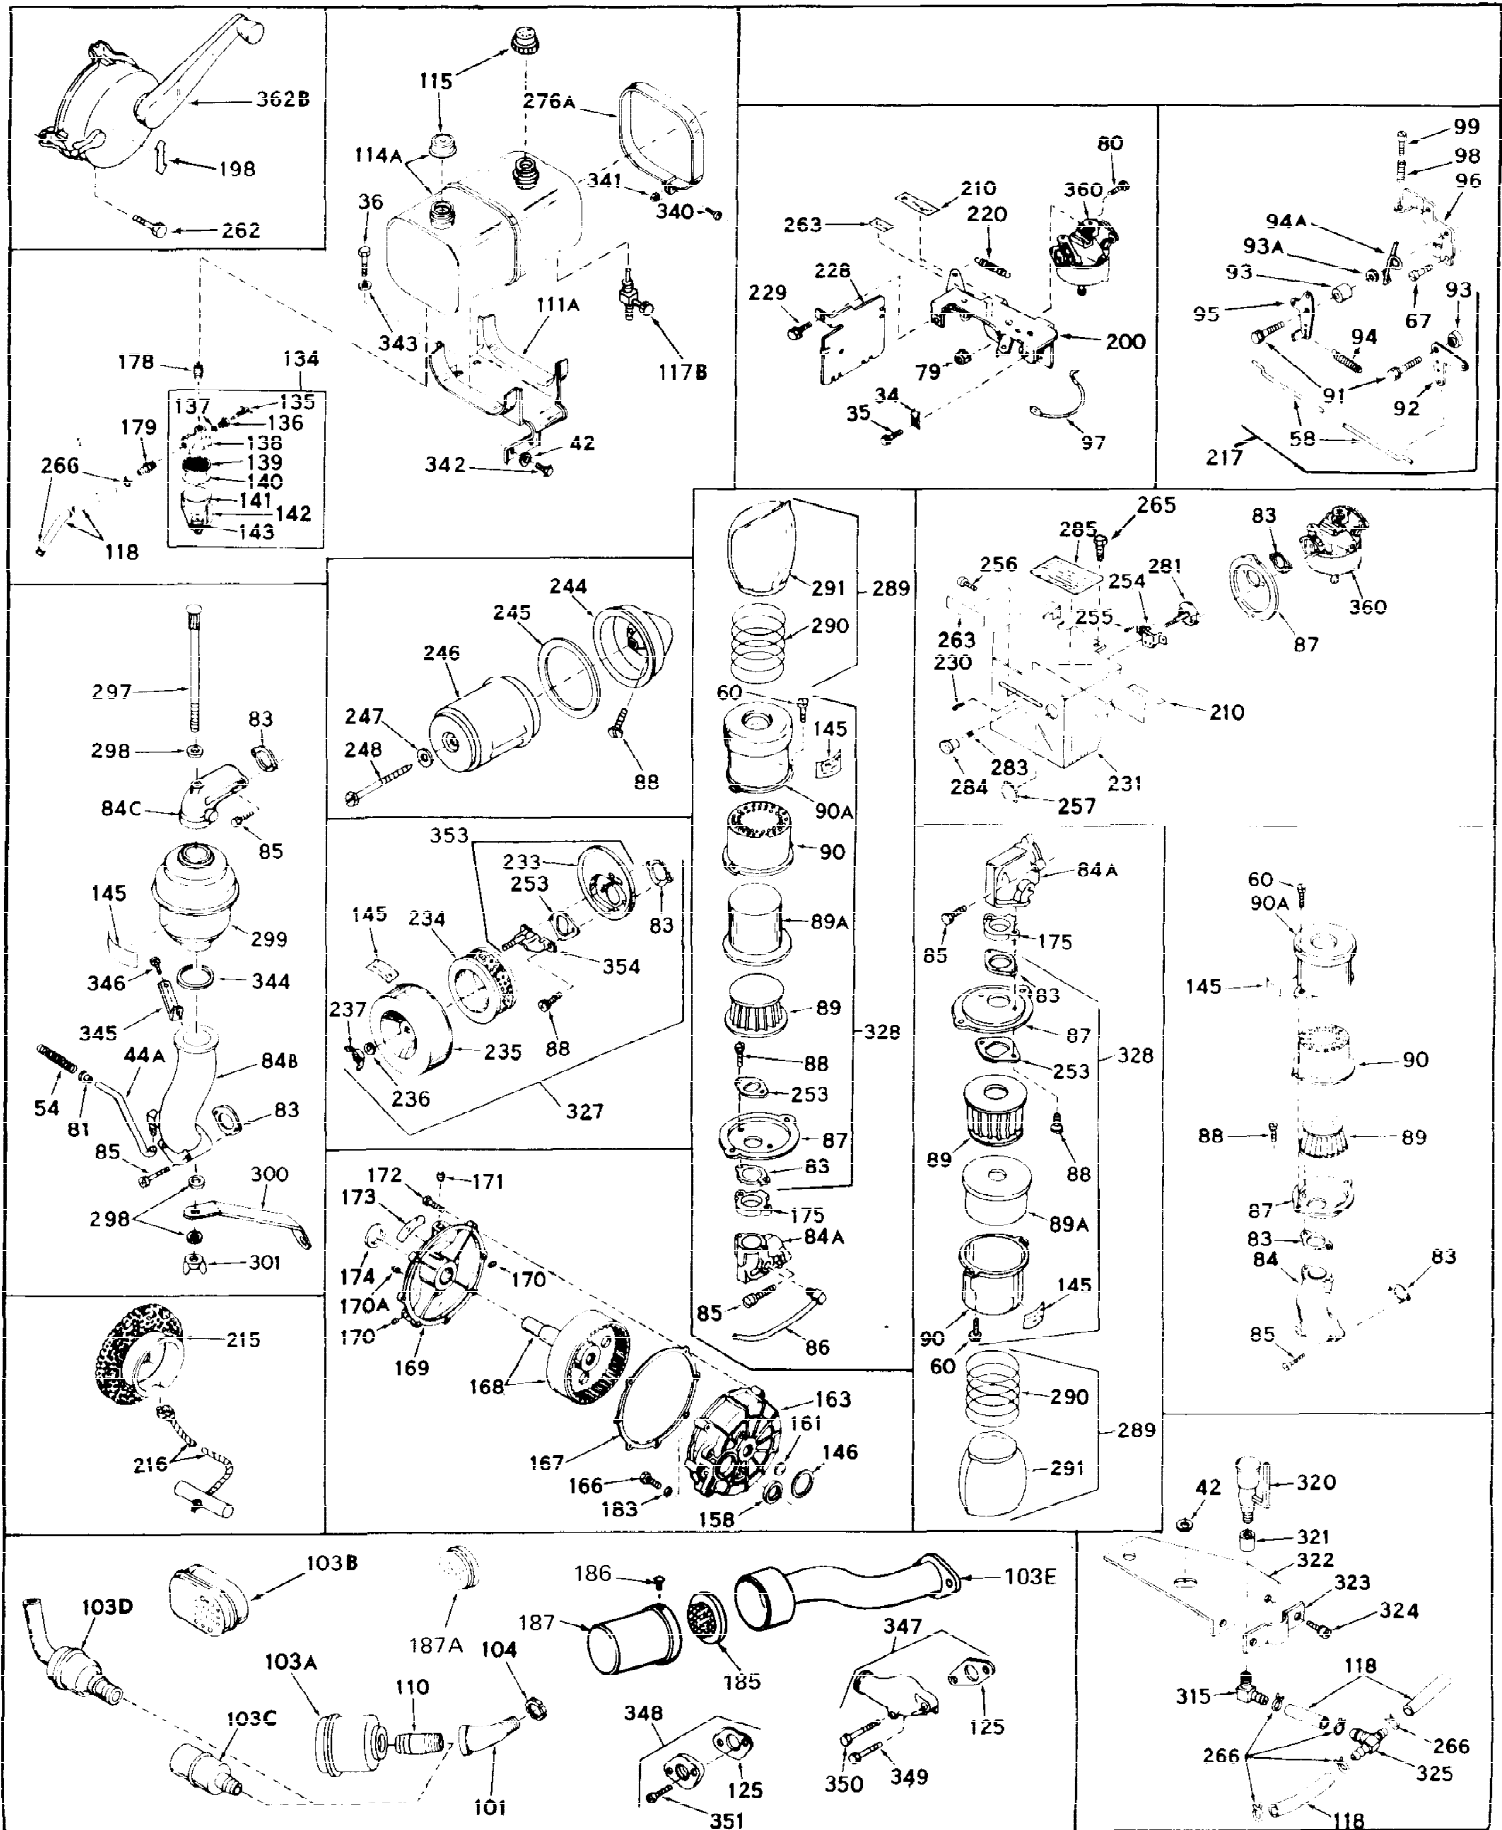

Ref #	Part Number	Qty	Description
34	27793	0	Clip, Conduit
35	28942	0	Screw
36	650694	0	Screw, Hex hd. cap, 5/16-18 x 2
36	650695	0	Screw, Hex hd. cap, 5/16-18 x 2-1/4 (Grade 8
36	650697	0	Screw, Hex hd. cap, 5/16-18 x 2-1/2
42	26073	0	Washer, Connecting rod bolt
54	28819	0	Spring, Fuel line
54	31778	0	Spring, Coil
60	650152	0	Screw
67	650399	0	Screw, Phil. fil. hd. Sems, 10-32 x 5/8
79	29752	0	Nut
80	650572	0	Screw
83	27272	0	Gasket, Air cleaner
85	29786	0	Screw
85	650163	0	Screw, Fil. hd. Sems, 10-32 x 7/8
85	650416	0	Screw, Rd. hd. Sems, 10-32 x 1
85	650605	0	Screw
87	31691	0	Bracket, Air cleaner
88	650521	0	Screw
88	28820	0	Screw
88	650399	0	Screw, Phil. fil. hd. Sems, 10-32 x 5/8
89	30727	0	Element, Air cleaner
90	31692	0	Body, Air cleaner
91	30312	0	Screw, Hex washer hd. Sems, 10-32 x 1/2
97	28468	0	Wire, Ground (Female fitting both ends)
98	28569	0	Spring, Compression
98	32924	0	Spring, Compression
99	29500	0	Screw, Fil. hd. mach., Sems, 8-32 x 3/4
99	650223	0	Screw, Fil. slotted hd. Sems, 8-32 x 5/8
99	650688	0	Screw, Hex hd., 10-32 x 1-5/16" (Drilled
101	30209	0	Elbow, Exhaust (45ø)
103A	29633	0	Muffler
104	28443	0	Nut, Conduit (1/8" thick)
104	32862	0	Nut, Conduit (1/4" thick)
110	30244	0	Nipple, Exhaust pipe (2-1/2")
115	32387A	0	Cap, Fuel filler (Charcoal Plastic) (Spurt
115	33032	0	Cap, Fuel filler (Red Plastic) (Spurt
118	29774	0	Line, Fuel (Braided 8.25")
118	30705	0	Line, Fuel (Braided 16")
118	30962	0	Line, Fuel (Braided 32")
125	27930	0	Gasket, Exhaust
145	31752	0	Decal, Air cleaner
146	28451	0	Gasket, Housing
171	24590	0	Plug, Pipe
200	33110	0	Control Assy., Speed (Remote)
215	28301	0	Pulley, Starter
216	590343	0	Rope & Handle Assy., Starter
220	30826	0	Spring, Extension
228	30820	0	Baffle, Heat
229	28942	0	Screw
230	650257	0	Screw, Pan hd. Sems, 8-32 x 5/16
253	30767	0	Spacer, Air cleaner
255	28820	0	Screw
256	650760	0	Screw
257	31291	0	Plug, Cover