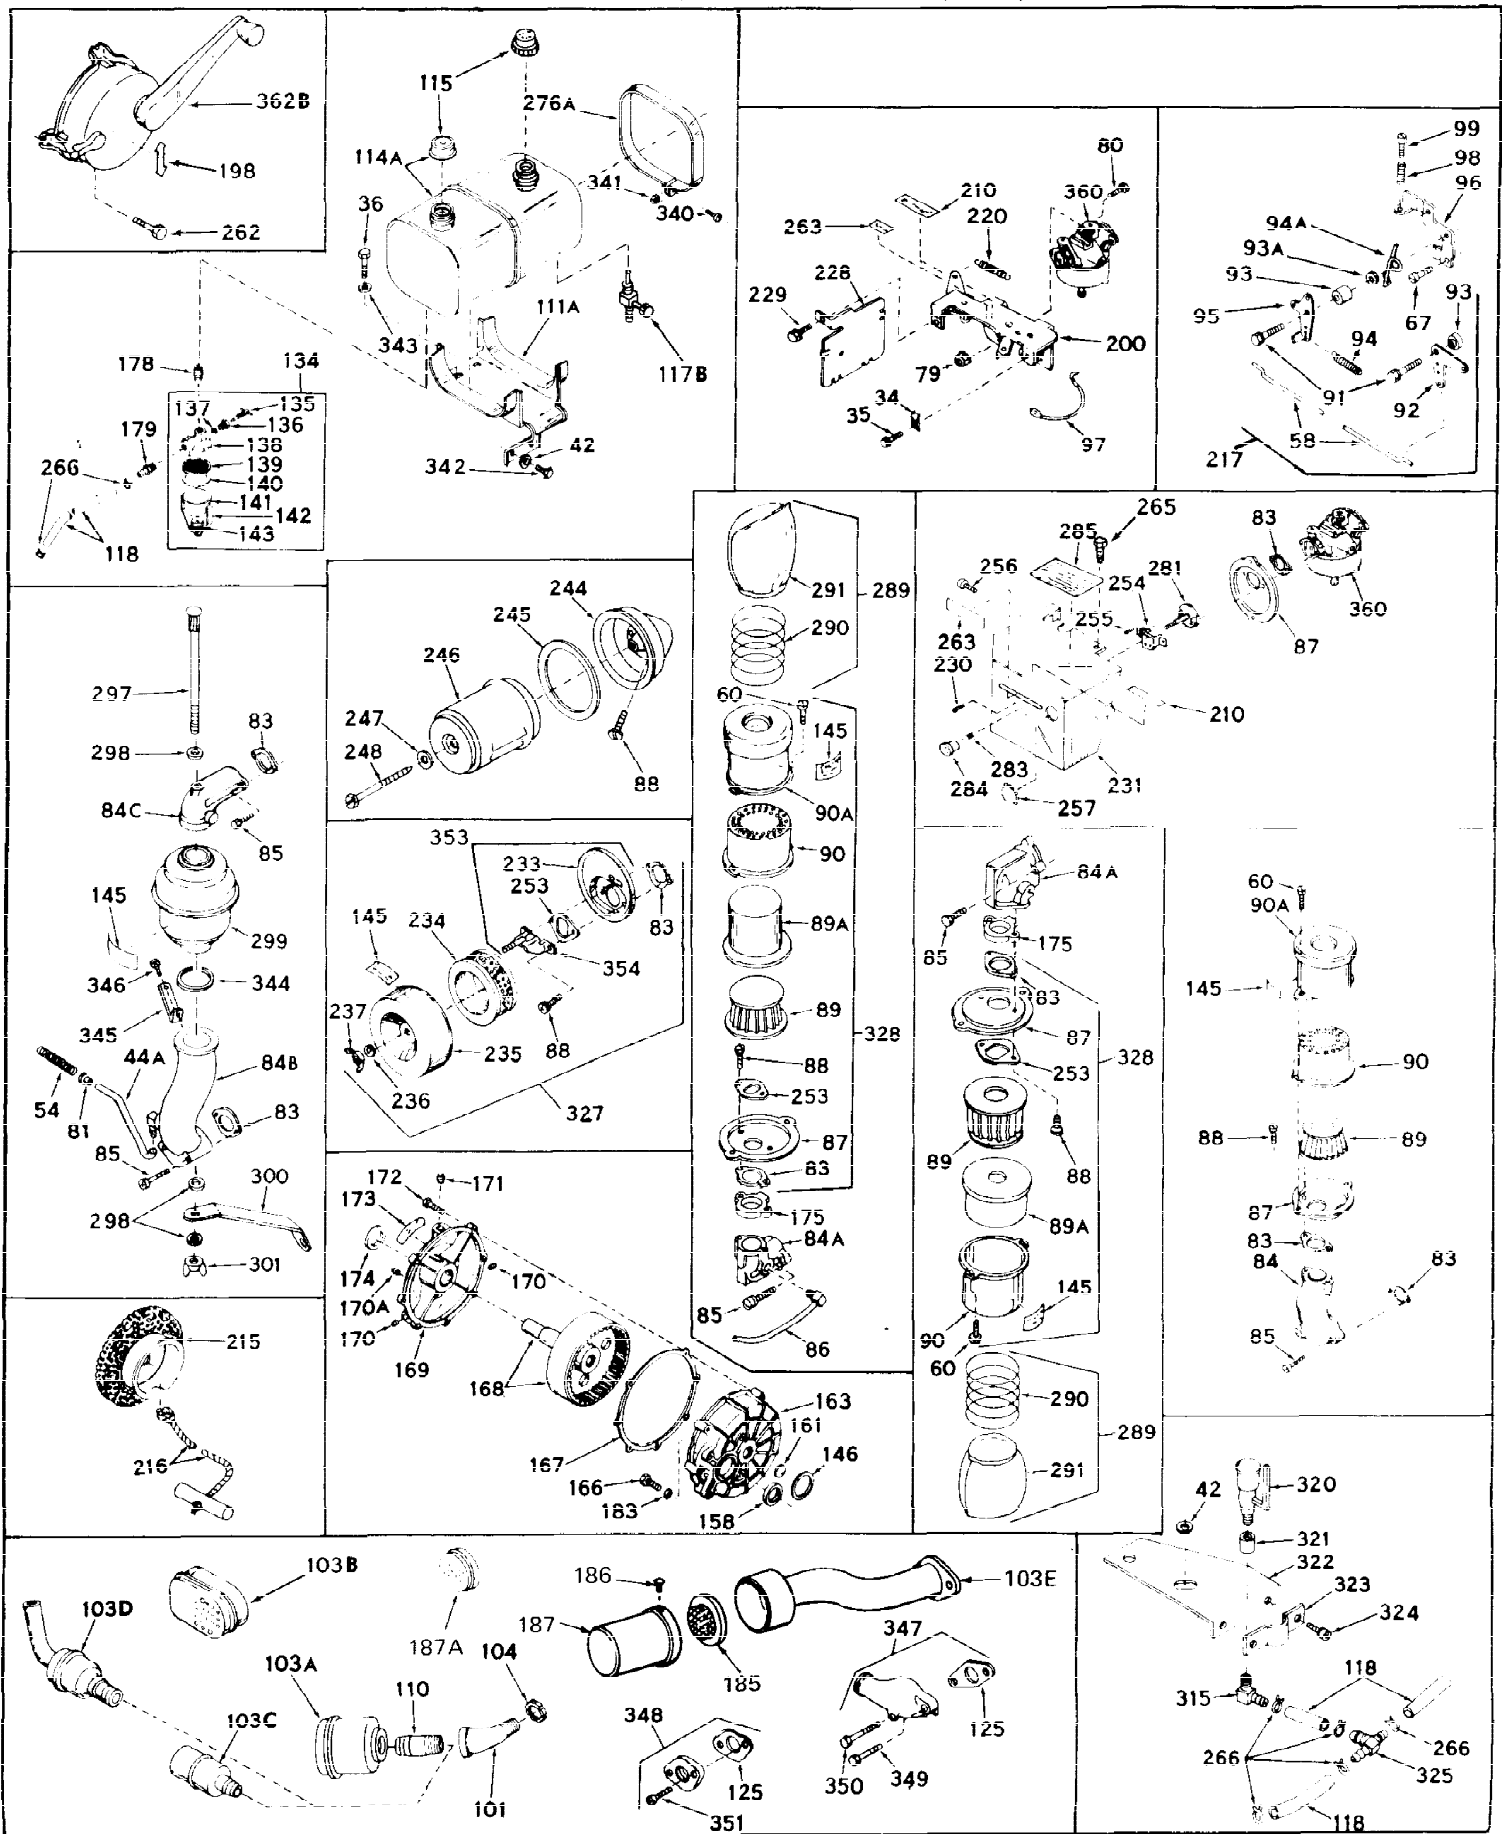

Ref #	Part Number	Qty	Description
34	27793	0	Clip, Conduit
35	28942	0	Screw
36	650694	0	Screw, Hex hd. cap, 5/16-18 x 2
36	650695	0	Screw, Hex hd. cap, 5/16-18 x 2-1/4 (Grade 8
36	650697	0	Screw, Hex hd. cap, 5/16-18 x 2-1/2
42	26073	0	Washer, Connecting rod bolt
54	28819	0	Spring, Fuel line
54	31778	0	Spring, Coil
60	650152	0	Screw
67	650399	0	Screw, Phil. fil. hd. Sems, 10-32 x 5/8
79	29752	0	Nut
80	650572	0	Screw
83	27272	0	Gasket, Air cleaner
85	29786	0	Screw
85	650163	0	Screw, Fil. hd. Sems, 10-32 x 7/8
85	650416	0	Screw, Rd. hd. Sems, 10-32 x 1
85	650605	0	Screw
87	31691	0	Bracket, Air cleaner
88	650521	0	Screw
88	28820	0	Screw
88	650399	0	Screw, Phil. fil. hd. Sems, 10-32 x 5/8
89A	31700	0	Element, Air cleaner
90	31692	0	Body, Air cleaner
91	30312	0	Screw, Hex washer hd. Sems, 10-32 x 1/2
98	28569	0	Spring, Compression
98	32924	0	Spring, Compression
99	29500	0	Screw, Fil. hd. mach., Sems, 8-32 x 3/4
99	650223	0	Screw, Fil. slotted hd. Sems, 8-32 x 5/8
99	650688	0	Screw, Hex hd., 10-32 x 1-5/16" (Drilled
101	30209	0	Elbow, Exhaust (45ø)
103A	29633	0	Muffler
104	28443	0	Nut, Conduit (1/8" thick)
104	32862	0	Nut, Conduit (1/4" thick)
110	30244	0	Nipple, Exhaust pipe (2-1/2")
115	32387A	0	Cap, Fuel filler (Charcoal Plastic) (Spurt
115	33032	0	Cap, Fuel filler (Red Plastic) (Spurt
118	29774	0	Line, Fuel (Braided 8.25")
118	30705	0	Line, Fuel (Braided 16")
118	30962	0	Line, Fuel (Braided 32")
125	27930	0	Gasket, Exhaust
145	31871	0	Decal, Air cleaner
146	28451	0	Gasket, Housing
171	24590	0	Plug, Pipe
215	28301	0	Pulley, Starter
216	590343	0	Rope & Handle Assy., Starter
228	30820	0	Baffle, Heat
229	28942	0	Screw
230	650257	0	Screw, Pan hd. Sems, 8-32 x 5/16
253	30767	0	Spacer, Air cleaner
255	28820	0	Screw
256	650760	0	Screw
257	31291	0	Plug, Cover
262	29716	0	Screw
265	650701	0	Screw, Hex washer hd. shakeproof,
266	26460	0	Clamp, Fuel line