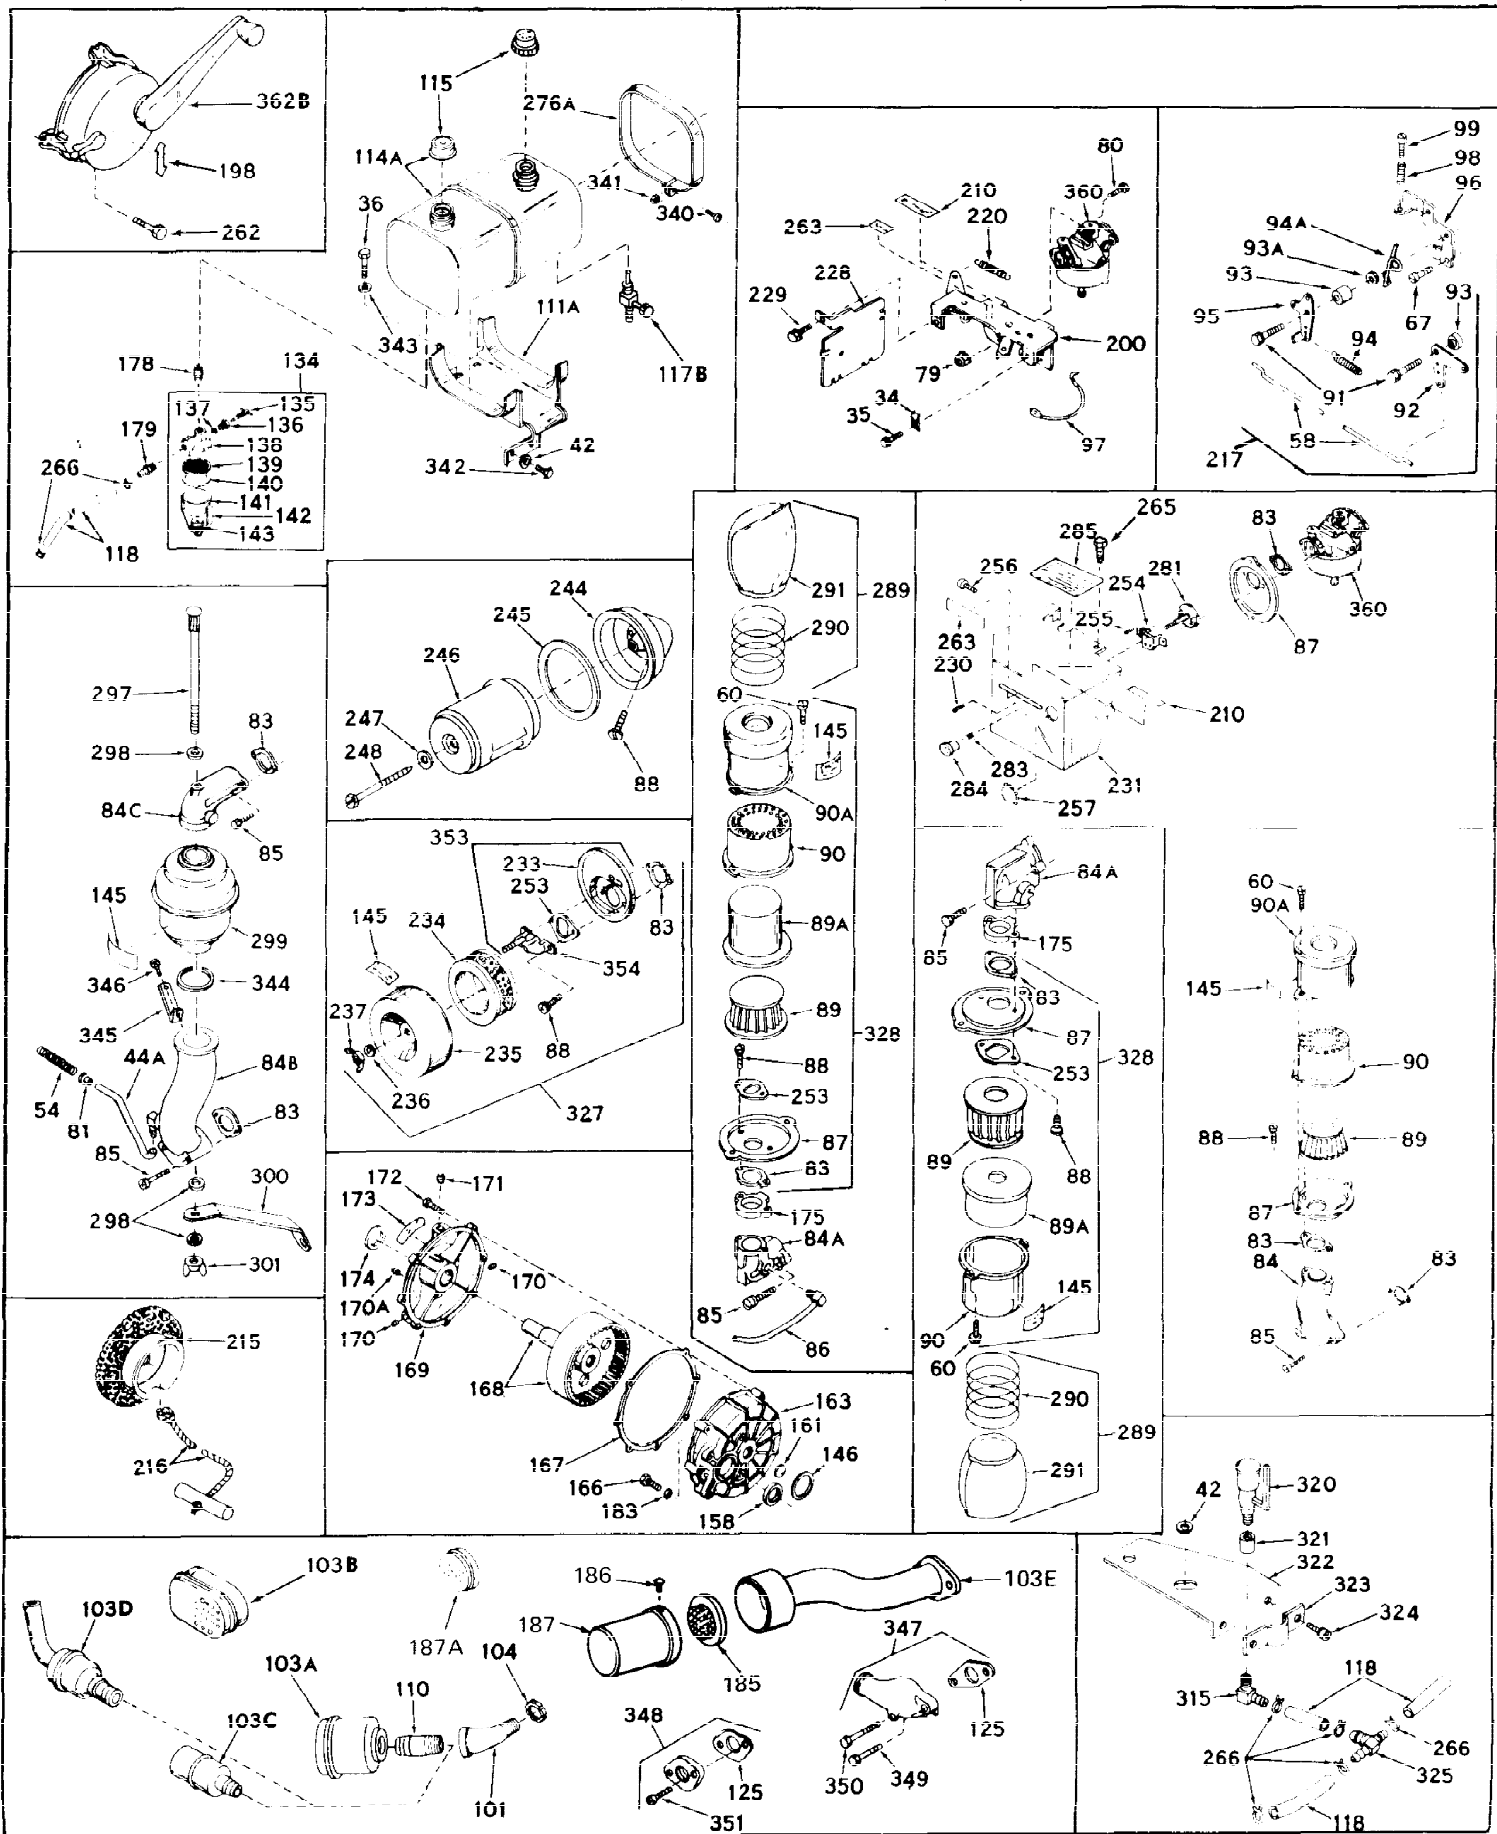

Ref #	Part Number	Qty	Description
34	27793	0	Clip, Conduit
35	28942	0	Screw
36	650694	0	Screw, Hex hd. cap, 5/16-18 x 2
36	650695	0	Screw, Hex hd. cap, 5/16-18 x 2-1/4 (Grade 8
36	650697	0	Screw, Hex hd. cap, 5/16-18 x 2-1/2
42	26073	0	Washer, Connecting rod bolt
54	28819	0	Spring, Fuel line
54	31778	0	Spring, Coil
60	650152	0	Screw
67	650399	0	Screw, Phil. fil. hd. Sems, 10-32 x 5/8
79	29752	0	Nut
80	650572	0	Screw
83	27272	0	Gasket, Air cleaner
84A	31431	0	Elbow, Air cleaner
85	29786	0	Screw
85	650163	0	Screw, Fil. hd. Sems, 10-32 x 7/8
85	650416	0	Screw, Rd. hd. Sems, 10-32 x 1
85	650605	0	Screw
87	31691	0	Bracket, Air cleaner
88	650399	0	Screw, Phil. fil. hd. Sems, 10-32 x 5/8
88	650521	0	Screw
88	28820	0	Screw
89	30727	0	Element, Air cleaner
90A	31715	0	Body, Air cleaner
91	30312	0	Screw, Hex washer hd. Sems, 10-32 x 1/2
98	28569	0	Spring, Compression
98	32924	0	Spring, Compression
99	29500	0	Screw, Fil. hd. mach., Sems, 8-32 x 3/4
99	650223	0	Screw, Fil. slotted hd. Sems, 8-32 x 5/8
99	650688	0	Screw, Hex hd., 10-32 x 1-5/16" (Drilled
104	28443	0	Nut, Conduit (1/8" thick)
104	32862	0	Nut, Conduit (1/4" thick)
111A	32140	0	Bracket, Fuel tank
115	32387A	0	Cap, Fuel filler (Charcoal Plastic) (Spurt
115	33032	0	Cap, Fuel filler (Red Plastic) (Spurt
118	29774	0	Line, Fuel (Braided 8.25")
118	30705	0	Line, Fuel (Braided 16")
118	30962	0	Line, Fuel (Braided 32")
125	27930	0	Gasket, Exhaust
146	28451	0	Gasket, Housing
171	24590	0	Plug, Pipe
215	28301	0	Pulley, Starter
216	590343	0	Rope & Handle Assy., Starter
228	30820	0	Baffle, Heat
229	28942	0	Screw
230	650257	0	Screw, Pan hd. Sems, 8-32 x 5/16
253	30767	0	Spacer, Air cleaner
255	28820	0	Screw
256	650760	0	Screw
257	31291	0	Plug, Cover
262	29716	0	Screw
265	650701	0	Screw, Hex washer hd. shakeproof,
266	26460	0	Clamp, Fuel line
276A	31979	0	Strap, Fuel tank
289	730512	0	Kit, Pre-cleaner