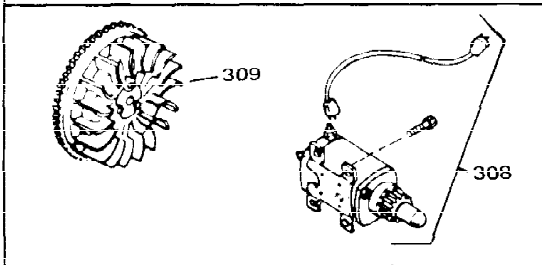

Ref #	Part Number	Qty	Description
36	650694A	0	Screw, Hex flange hd., 5/16-18 x 2
36	650695A	0	Screw, Hex flange hd., 5/16-18 x 2-1/4
36	650697A	0	Screw, Hex flange hd., 5/16-18 x 2-1/2
37	650128	0	Screw
37	650597	0	Screw, Hex washer hd., 10-24 x 5/8
37A	27261	0	Washer, Flat
41	28425	0	Cover, Valve chamber
56	31710	0	Link, Throttle
69	29747A	0	Screw
98	31342	0	Spring, Compression
98	32924	0	Spring, Compression
98	28569	0	Spring, Compression
99	29500	0	Screw, Fil. hd. mach., Sems, 8-32 x 3/4
99	650549	0	Screw
99	650688	0	Screw, Hex hd., 10-32 x 1-5/16" (Drilled
182	32683	0	Gasket, Fuel pump
183	32955	0	Cover, Fuel pump pad
184	9556	0	Plug, Oil drain (Sq. hd. pipe, 1/8-27)
185	30688	0	Screw, Hex hd. Sems, 1/4-20 x 1/2
225	730152	0	Control Assy., Speed
226	610973	0	Terminal Assy.
227	33177	0	Terminal
229	28942	0	Screw
230	27793	0	Clip, Conduit
251	28301	0	Pulley, Starter
252	590343	0	Rope & Handle Assy., Starter
266	650815	0	Washer, Belleville
267	8115	0	Nut, Hex
305	33018	0	Harness, Adapter
308	32386	0	Starter Motor Kit (110-120 Volt)
308	32901	0	Starter Motor Kit (110-120 Volt)
308	33328	0	Starter Motor Kit (110-120 Volt)
308	33328A	0	Starter Motor Kit (110-120 Volt)
308	33518	0	Starter Motor Kit (110-120 Volt)
308	33518A	0	Starter Motor Kit (110-120 Volt)
308	33518B	0	Starter Motor Kit (110-120 Volt)
309	30811A	0	Flywheel