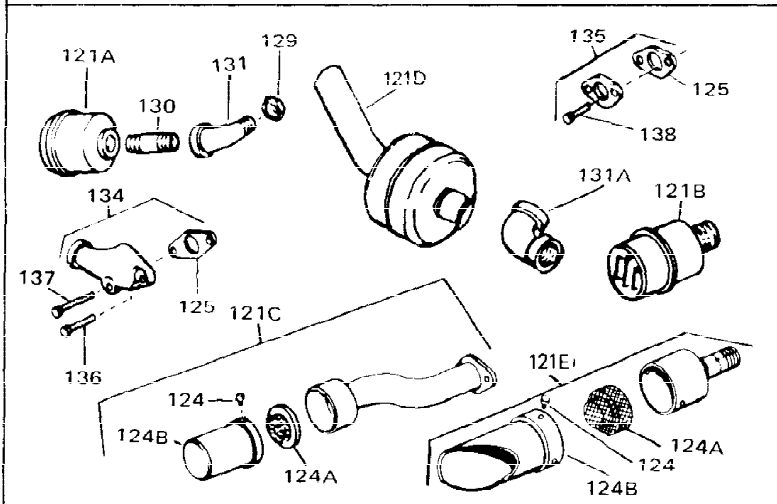

Ref #	Part Number	Qty	Description
35	26073	0	Washer, Connecting rod bolt
35	650570	0	Washer, Flat
35	650691	0	Washer, Flat
36	650694A	0	Screw, Hex flange hd., 5/16-18 x 2
36	650695A	0	Screw, Hex flange hd., 5/16-18 x 2-1/4
36	650697A	0	Screw, Hex flange hd., 5/16-18 x 2-1/2
38	27896	0	Gasket, Breather cover
43	27627	0	Tube, Breather
81	28820	0	Screw
81	30196	0	Screw
81	650521	0	Screw
82	27272	0	Gasket, Air cleaner
86A	31431	0	Elbow, Air cleaner
86A	34697	0	Elbow, Air cleaner
87	650163	0	Screw, Fil. hd. Sems, 10-32 x 7/8
89A	730128	0	Cleaner Assy., Air
111B	34823	0	Bracket, Lower fuel tank
113	30688	0	Screw, Hex hd. Sems, 1/4-20 x 1/2
114A	31977	0	Tank Assy., Fuel (6 qt.)
117A	29683	0	Strainer & Shut-off
117B	33053	0	Valve, Fuel strainer & shut-off
121E	391026	0	Muffler
124A	33171	0	Screen, Muffler
124B	33185	0	Cover & Tube, Muffler
124	650578	0	Screw
125	27930	0	Gasket, Exhaust
134	31288	0	Muffler Adapter Kit
135	730130	0	Muffler Adapter Kit
136	6021A	0	Screw, Hex flange hd., 5/16-18 x 1-1/2
137	650697A	0	Screw, Hex flange hd., 5/16-18 x 2-1/2
138	30196	0	Screw
199	29212	0	Screw
200	650570	0	Washer, Flat
201A	31979	0	Strap, Fuel tank
204	650451	0	Screw
205	650456	0	Nut, Lock
233	34819	0	Elbow Assy., Air cleaner
234	730561	0	Air Cleaner Kit, Dual Element upright,
273	650687	0	Screw, Pan hd. self-tap, 10-32 x 5/16