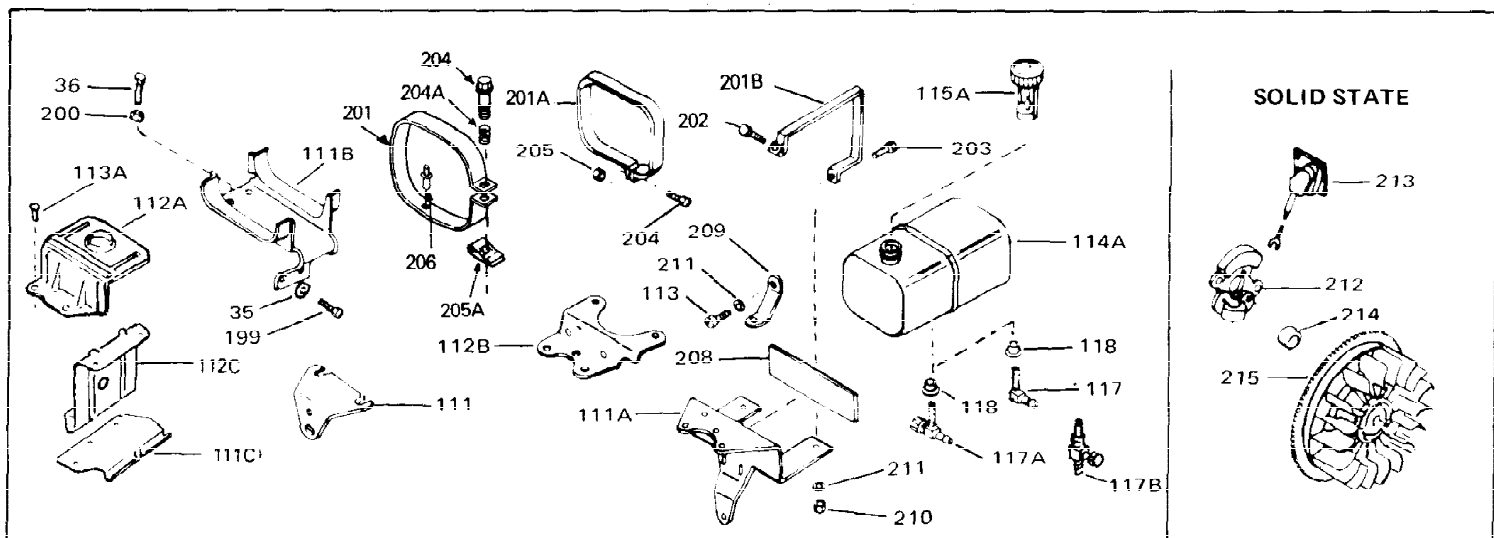

Ref #	Part Number	Qty	Description
35	26073	0	Washer, Connecting rod bolt
35	650570	0	Washer, Flat
35	650691	0	Washer, Flat
36	650694A	0	Screw, Hex flange hd., 5/16-18 x 2
36	650695A	0	Screw, Hex flange hd., 5/16-18 x 2-1/4
36	650697A	0	Screw, Hex flange hd., 5/16-18 x 2-1/2
38	27896	0	Gasket, Breather cover
43	27627	0	Tube, Breather
81	28820	0	Screw
81	30196	0	Screw
81	650521	0	Screw
82	27272	0	Gasket, Air cleaner
86A	31431	0	Elbow, Air cleaner
86A	34697	0	Elbow, Air cleaner
87	650163	0	Screw, Fil. hd. Sems, 10-32 x 7/8
89A	730128	0	Cleaner Assy., Air
111B	34823	0	Bracket, Lower fuel tank
113	30688	0	Screw, Hex hd. Sems, 1/4-20 x 1/2
114A	31977	0	Tank Assy., Fuel (6 qt.)
117A	29683	0	Strainer & Shut-off
117B	33053	0	Valve, Fuel strainer & shut-off
121E	391026	0	Muffler
124A	33171	0	Screen, Muffler
124B	33185	0	Cover & Tube, Muffler
124	650578	0	Screw
125	27930	0	Gasket, Exhaust
134	31288	0	Muffler Adapter Kit
135	730130	0	Muffler Adapter Kit
136	6021A	0	Screw, Hex flange hd., 5/16-18 x 1-1/2
137	650697A	0	Screw, Hex flange hd., 5/16-18 x 2-1/2
138	30196	0	Screw
199	29212	0	Screw
200	650570	0	Washer, Flat
201A	31979	0	Strap, Fuel tank
204	650451	0	Screw
205	650456	0	Nut, Lock
233	34819	0	Elbow Assy., Air cleaner
234	730561	0	Air Cleaner Kit, Dual Element upright,
273	650687	0	Screw, Pan hd. self-tap, 10-32 x 5/16