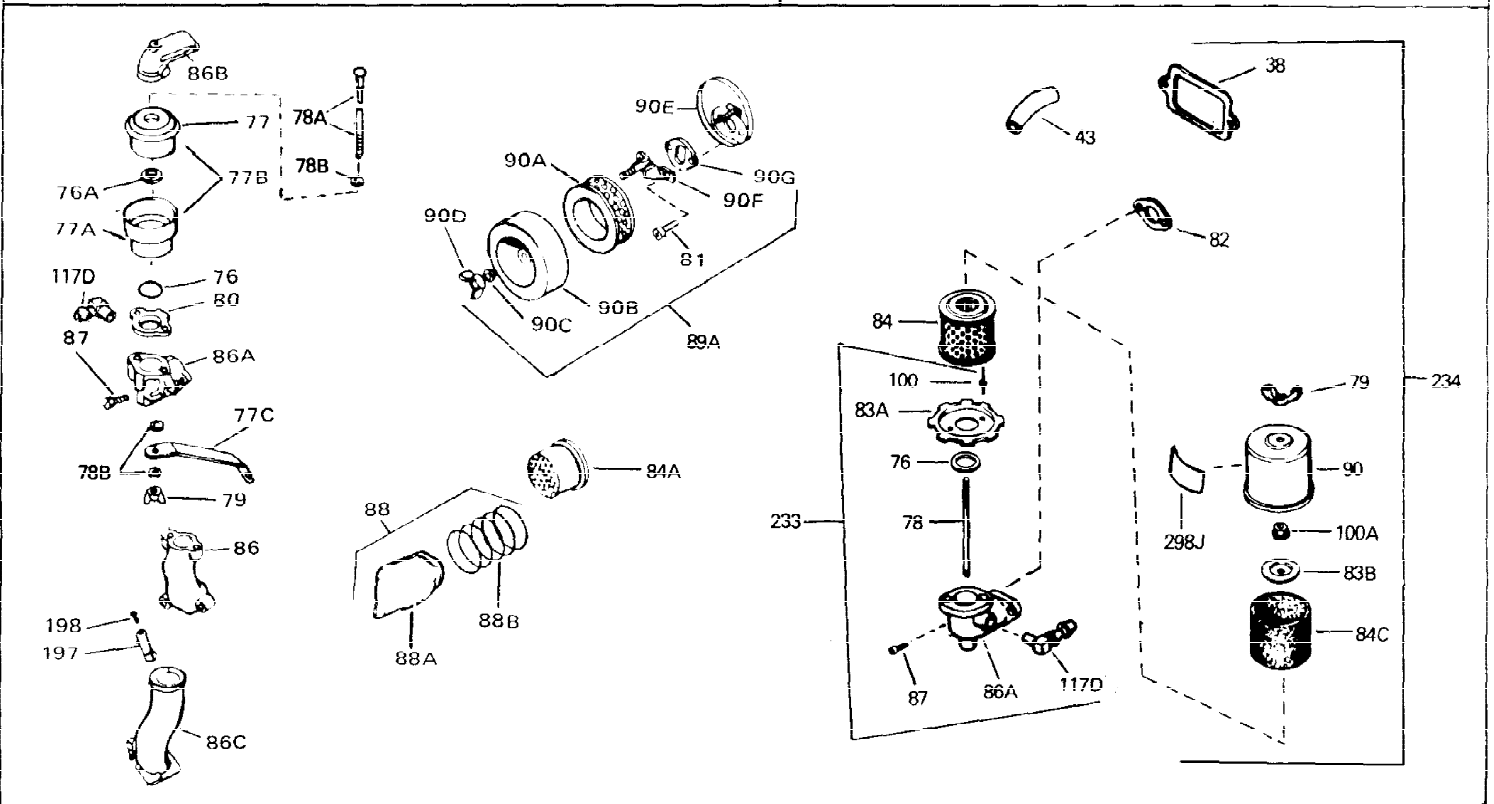

Ref #	Part Number	Qty	Description
35	26073	0	Washer, Connecting rod bolt
35	650570	0	Washer, Flat
35	650691	0	Washer, Flat
36	650694A	0	Screw, Hex flange hd., 5/16-18 x 2
36	650695A	0	Screw, Hex flange hd., 5/16-18 x 2-1/4
36	650697A	0	Screw, Hex flange hd., 5/16-18 x 2-1/2
38	27896	0	Gasket, Breather cover
43	27627	0	Tube, Breather
81	28820	0	Screw
81	30196	0	Screw
81	650521	0	Screw
82	27272	0	Gasket, Air cleaner
86A	31431	0	Elbow, Air cleaner
86A	34697	0	Elbow, Air cleaner
87	650163	0	Screw, Fil. hd. Sems, 10-32 x 7/8
89A	730128	0	Cleaner Assy., Air
111B	34823	0	Bracket, Lower fuel tank
113	30688	0	Screw, Hex hd. Sems, 1/4-20 x 1/2
114A	31977	0	Tank Assy., Fuel (6 qt.)
117A	29683	0	Strainer & Shut-off
117B	33053	0	Valve, Fuel strainer & shut-off
121E	391026	0	Muffler
124A	33171	0	Screen, Muffler
124B	33185	0	Cover & Tube, Muffler
124	650578	0	Screw
125	27930	0	Gasket, Exhaust
134	31288	0	Muffler Adapter Kit
135	730130	0	Muffler Adapter Kit
136	6021A	0	Screw, Hex flange hd., 5/16-18 x 1-1/2
137	650697A	0	Screw, Hex flange hd., 5/16-18 x 2-1/2
138	30196	0	Screw
199	29212	0	Screw
200	650570	0	Washer, Flat
201A	31979	0	Strap, Fuel tank
204	650451	0	Screw
205	650456	0	Nut, Lock
233	34819	0	Elbow Assy., Air cleaner
234	730561	0	Air Cleaner Kit, Dual Element upright,
273	650687	0	Screw, Pan hd. self-tap, 10-32 x 5/16