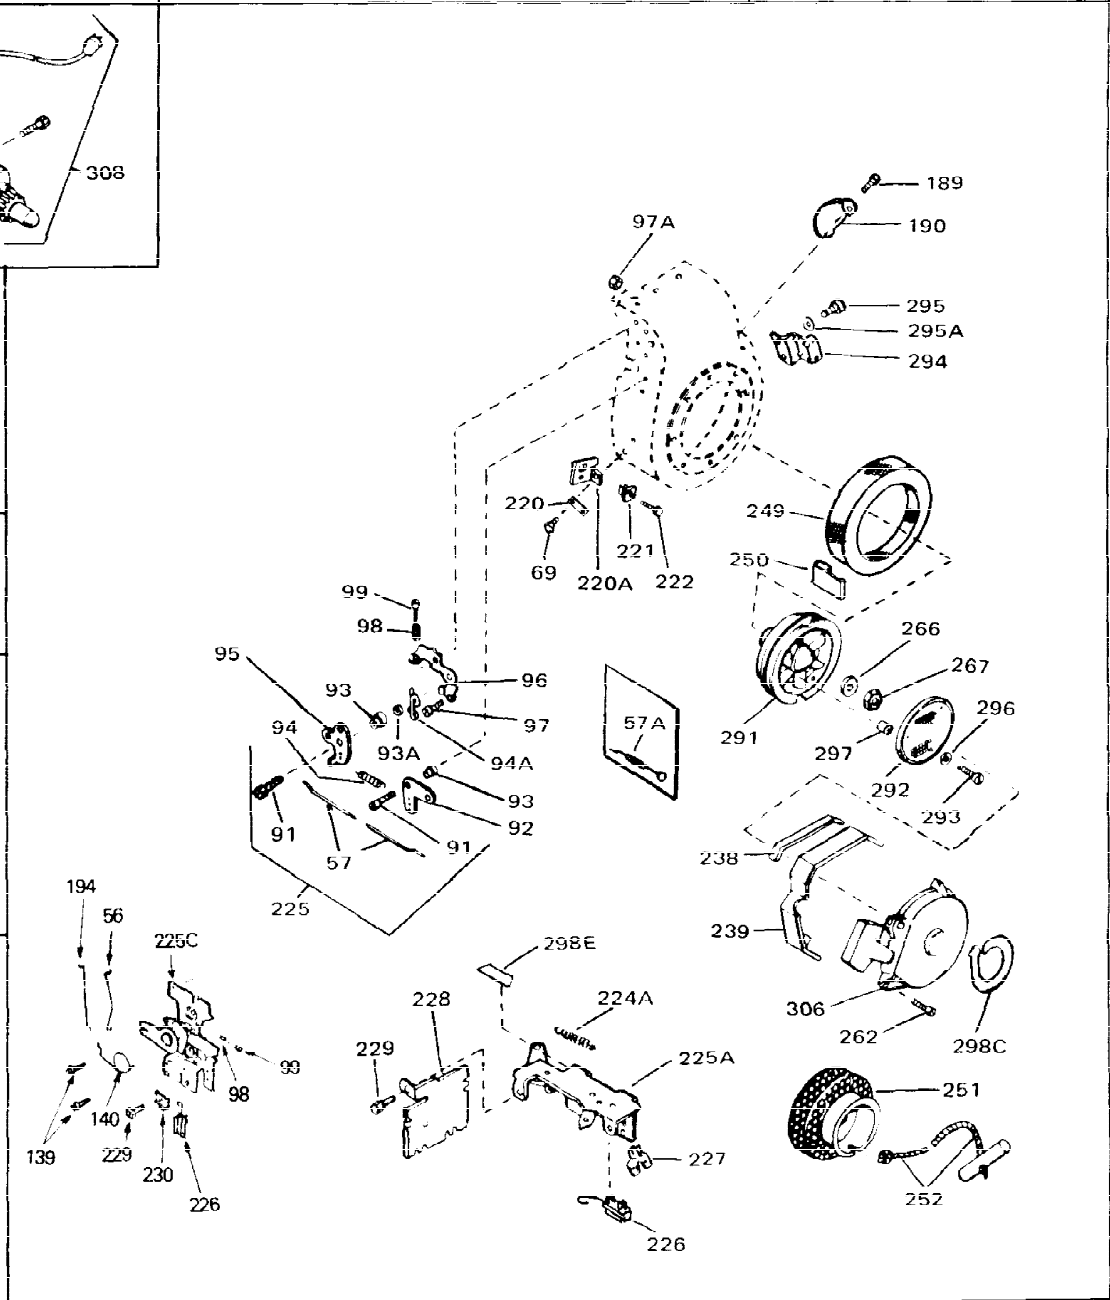

Ref #	Part Number	Qty	Description
36	650694A	0	Screw, Hex flange hd., 5/16-18 x 2
36	650695A	0	Screw, Hex flange hd., 5/16-18 x 2-1/4
36	650697A	0	Screw, Hex flange hd., 5/16-18 x 2-1/2
37	650128	0	Screw
37	650597	0	Screw, Hex washer hd., 10-24 x 5/8
37A	27261	0	Washer, Flat
41	28425	0	Cover, Valve chamber
56	31710	0	Link, Throttle
69	29747A	0	Screw
98	31342	0	Spring, Compression
98	32924	0	Spring, Compression
98	28569	0	Spring, Compression
99	29500	0	Screw, Fil. hd. mach., Sems, 8-32 x 3/4
99	650549	0	Screw
99	650688	0	Screw, Hex hd., 10-32 x 1-5/16" (Drilled
182	32683	0	Gasket, Fuel pump
183	32955	0	Cover, Fuel pump pad
184	9556	0	Plug, Oil drain (Sq. hd. pipe, 1/8-27)
185	30688	0	Screw, Hex hd. Sems, 1/4-20 x 1/2
225	730152	0	Control Assy., Speed
226	610973	0	Terminal Assy.
227	33177	0	Terminal
229	28942	0	Screw
230	27793	0	Clip, Conduit
251	28301	0	Pulley, Starter
252	590343	0	Rope & Handle Assy., Starter
266	650815	0	Washer, Belleville
267	8115	0	Nut, Hex
305	33018	0	Harness, Adapter
308	32386	0	Starter Motor Kit (110-120 Volt)
308	32901	0	Starter Motor Kit (110-120 Volt)
308	33328	0	Starter Motor Kit (110-120 Volt)
308	33328A	0	Starter Motor Kit (110-120 Volt)
308	33518	0	Starter Motor Kit (110-120 Volt)
308	33518A	0	Starter Motor Kit (110-120 Volt)
308	33518B	0	Starter Motor Kit (110-120 Volt)
309	30811A	0	Flywheel