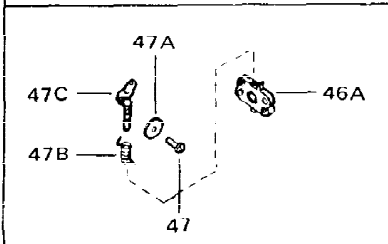

Ref #	Part Number	Qty	Description
36	650694A	0	Screw, Hex flange hd., 5/16-18 x 2
36	650695A	0	Screw, Hex flange hd., 5/16-18 x 2-1/4
36	650697A	0	Screw, Hex flange hd., 5/16-18 x 2-1/2
37	650128	0	Screw
37	650597	0	Screw, Hex washer hd., 10-24 x 5/8
37A	27261	0	Washer, Flat
41	28425	0	Cover, Valve chamber
56	31710	0	Link, Throttle
69	29747A	0	Screw
98	31342	0	Spring, Compression
98	32924	0	Spring, Compression
98	28569	0	Spring, Compression
99	29500	0	Screw, Fil. hd. mach., Sems, 8-32 x 3/4
99	650549	0	Screw
99	650688	0	Screw, Hex hd., 10-32 x 1-5/16" (Drilled
182	32683	0	Gasket, Fuel pump
183	32955	0	Cover, Fuel pump pad
184	9556	0	Plug, Oil drain (Sq. hd. pipe, 1/8-27)
185	30688	0	Screw, Hex hd. Sems, 1/4-20 x 1/2
225	730152	0	Control Assy., Speed
226	610973	0	Terminal Assy.
227	33177	0	Terminal
229	28942	0	Screw
230	27793	0	Clip, Conduit
251	28301	0	Pulley, Starter
252	590343	0	Rope & Handle Assy., Starter
266	650815	0	Washer, Belleville
267	8115	0	Nut, Hex
305	33018	0	Harness, Adapter
308	32386	0	Starter Motor Kit (110-120 Volt)
308	32901	0	Starter Motor Kit (110-120 Volt)
308	33328	0	Starter Motor Kit (110-120 Volt)
308	33328A	0	Starter Motor Kit (110-120 Volt)
308	33518	0	Starter Motor Kit (110-120 Volt)
308	33518A	0	Starter Motor Kit (110-120 Volt)
308	33518B	0	Starter Motor Kit (110-120 Volt)
309	30811A	0	Flywheel