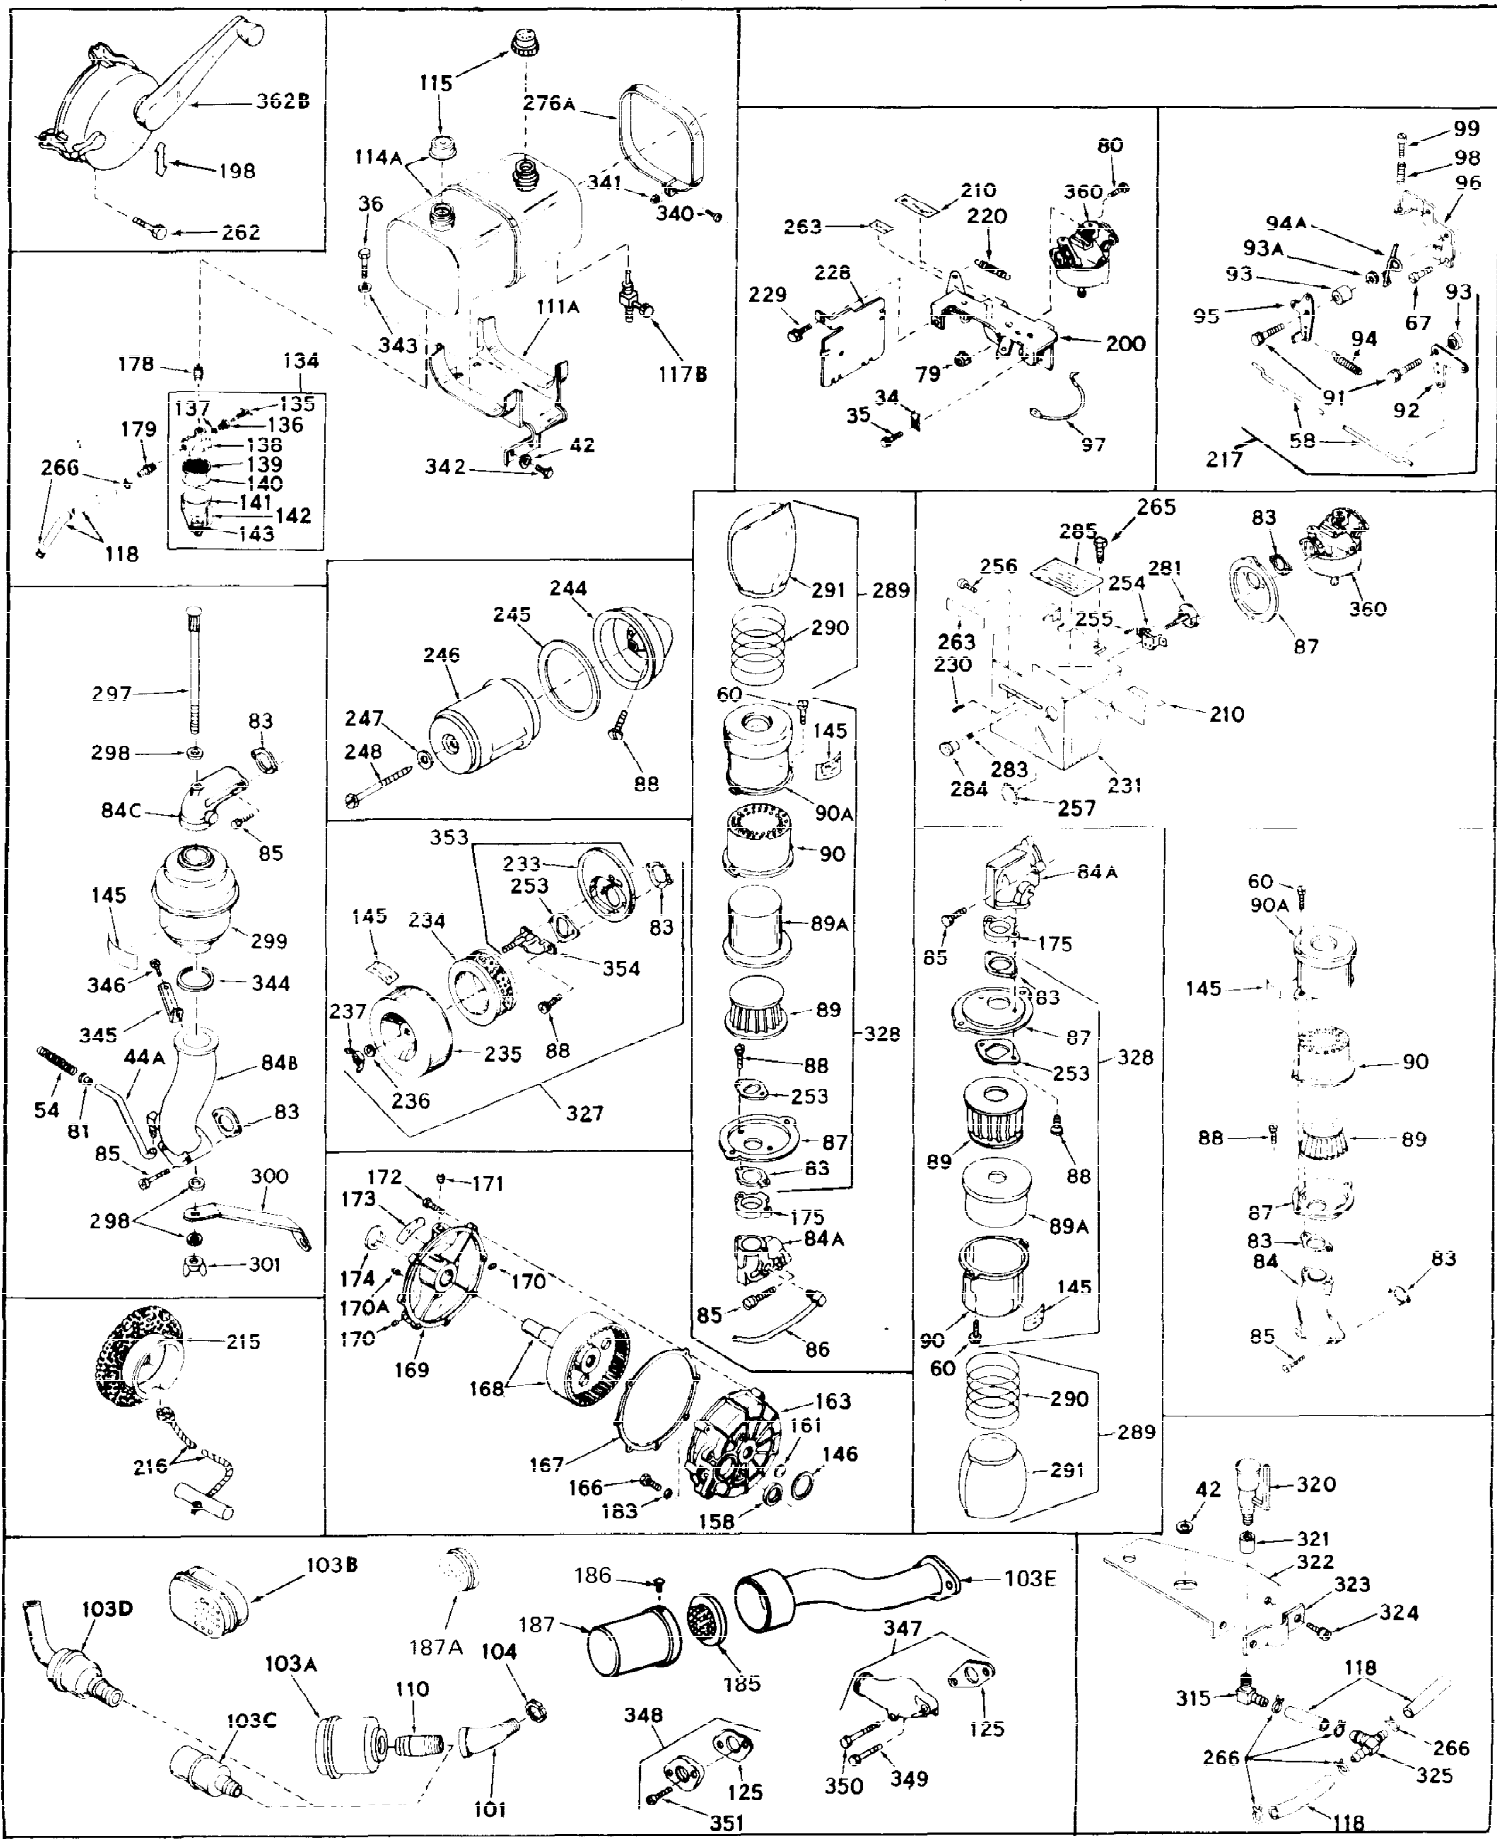

Ref #	Part Number	Qty	Description
34	27793	0	Clip, Conduit
35	28942	0	Screw
36	650694	0	Screw, Hex hd. cap, 5/16-18 x 2
36	650695	0	Screw, Hex hd. cap, 5/16-18 x 2-1/4 (Grade 8
36	650697	0	Screw, Hex hd. cap, 5/16-18 x 2-1/2
42	26073	0	Washer, Connecting rod bolt
54	28819	0	Spring, Fuel line
54	31778	0	Spring, Coil
60	650152	0	Screw
67	650399	0	Screw, Phil. fil. hd. Sems, 10-32 x 5/8
79	29752	0	Nut
80	650572	0	Screw
83	27272	0	Gasket, Air cleaner
85	29786	0	Screw
85	650163	0	Screw, Fil. hd. Sems, 10-32 x 7/8
85	650416	0	Screw, Rd. hd. Sems, 10-32 x 1
85	650605	0	Screw
87	31691	0	Bracket, Air cleaner
88	28820	0	Screw
88	650399	0	Screw, Phil. fil. hd. Sems, 10-32 x 5/8
88	650521	0	Screw
89	30727	0	Element, Air cleaner
90	31692	0	Body, Air cleaner
91	30312	0	Screw, Hex washer hd. Sems, 10-32 x 1/2
97	28468	0	Wire, Ground (Female fitting both ends)
98	28569	0	Spring, Compression
98	32924	0	Spring, Compression
99	29500	0	Screw, Fil. hd. mach., Sems, 8-32 x 3/4
99	650223	0	Screw, Fil. slotted hd. Sems, 8-32 x 5/8
99	650688	0	Screw, Hex hd., 10-32 x 1-5/16" (Drilled
104	28443	0	Nut, Conduit (1/8" thick)
104	32862	0	Nut, Conduit (1/4" thick)
115	32387A	0	Cap, Fuel filler (Charcoal Plastic) (Spurt
115	33032	0	Cap, Fuel filler (Red Plastic) (Spurt
118	29774	0	Line, Fuel (Braided 8.25")
118	30705	0	Line, Fuel (Braided 16")
118	30962	0	Line, Fuel (Braided 32")
125	27930	0	Gasket, Exhaust
145	31752	0	Decal, Air cleaner
146	28451	0	Gasket, Housing
171	24590	0	Plug, Pipe
215	28301	0	Pulley, Starter
216	590343	0	Rope & Handle Assy., Starter
228	30820	0	Baffle, Heat
229	28942	0	Screw
230	650257	0	Screw, Pan hd. Sems, 8-32 x 5/16
253	30767	0	Spacer, Air cleaner
255	28820	0	Screw
256	650760	0	Screw
257	31291	0	Plug, Cover
262	29716	0	Screw
265	650701	0	Screw, Hex washer hd. shakeproof,
266	26460	0	Clamp, Fuel line
289	730512	0	Kit, Pre-cleaner
290	31667	0	Spring, Pre-cleaner bag