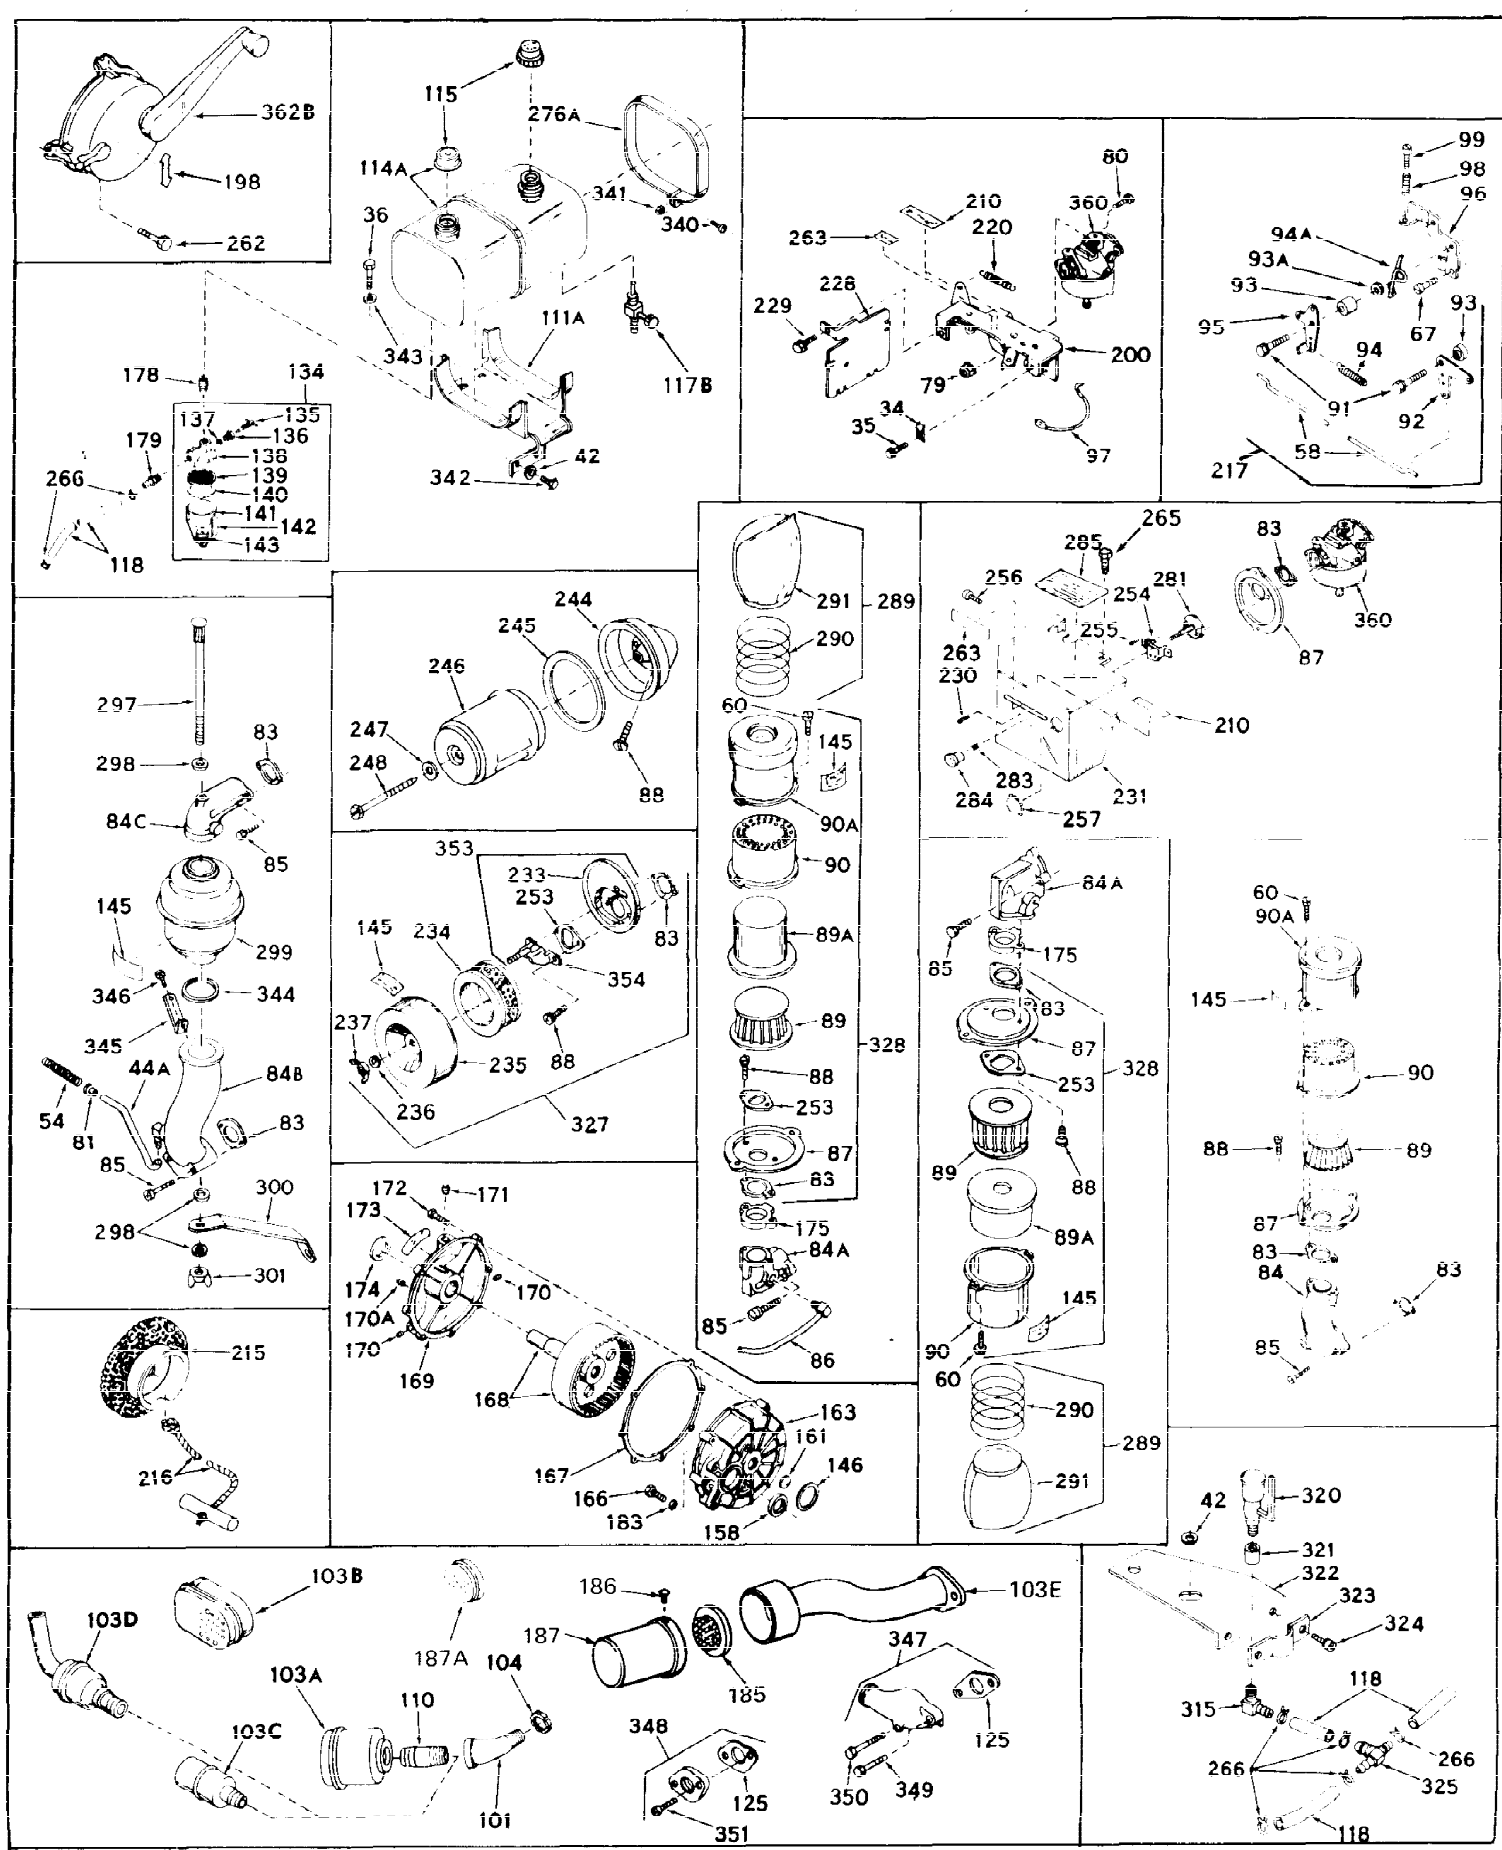

Ref #	Part Number	Qty	Description
34	27793	0	Clip, Conduit
35	28942	0	Screw
36	650694	0	Screw, Hex hd. cap, 5/16-18 x 2
36	650695	0	Screw, Hex hd. cap, 5/16-18 x 2-1/4 (Grade 8
36	650697	0	Screw, Hex hd. cap, 5/16-18 x 2-1/2
42	26073	0	Washer, Connecting rod bolt
54	28819	0	Spring, Fuel line
54	31778	0	Spring, Coil
60	650152	0	Screw
67	650399	0	Screw, Phil. fil. hd. Sems, 10-32 x 5/8
79	29752	0	Nut
80	650572	0	Screw
83	27272	0	Gasket, Air cleaner
85	29786	0	Screw
85	650163	0	Screw, Fil. hd. Sems, 10-32 x 7/8
85	650416	0	Screw, Rd. hd. Sems, 10-32 x 1
85	650605	0	Screw
87	31691	0	Bracket, Air cleaner
88	28820	0	Screw
88	650399	0	Screw, Phil. fil. hd. Sems, 10-32 x 5/8
88	650521	0	Screw
89	30727	0	Element, Air cleaner
90	31692	0	Body, Air cleaner
91	30312	0	Screw, Hex washer hd. Sems, 10-32 x 1/2
98	28569	0	Spring, Compression
98	32924	0	Spring, Compression
99	29500	0	Screw, Fil. hd. mach., Sems, 8-32 x 3/4
99	650223	0	Screw, Fil. slotted hd. Sems, 8-32 x 5/8
99	650688	0	Screw, Hex hd., 10-32 x 1-5/16" (Drilled
104	28443	0	Nut, Conduit (1/8" thick)
104	32862	0	Nut, Conduit (1/4" thick)
115	32387A	0	Cap, Fuel filler (Charcoal Plastic) (Spurt
115	33032	0	Cap, Fuel filler (Red Plastic) (Spurt
118	29774	0	Line, Fuel (Braided 8.25")
118	30705	0	Line, Fuel (Braided 16")
118	30962	0	Line, Fuel (Braided 32")
125	27930	0	Gasket, Exhaust
145	31752	0	Decal, Air cleaner
146	28451	0	Gasket, Housing
171	24590	0	Plug, Pipe
215	28301	0	Pulley, Starter
216	590343	0	Rope & Handle Assy., Starter
228	30820	0	Baffle, Heat
229	28942	0	Screw
230	650257	0	Screw, Pan hd. Sems, 8-32 x 5/16
253	30767	0	Spacer, Air cleaner
255	28820	0	Screw
256	650760	0	Screw
257	31291	0	Plug, Cover
262	29716	0	Screw
265	650701	0	Screw, Hex washer hd. shakeproof,
266	26460	0	Clamp, Fuel line
289	730512	0	Kit, Pre-cleaner
290	31667	0	Spring, Pre-cleaner bag
291	31668	0	Bag, Pre-cleaner