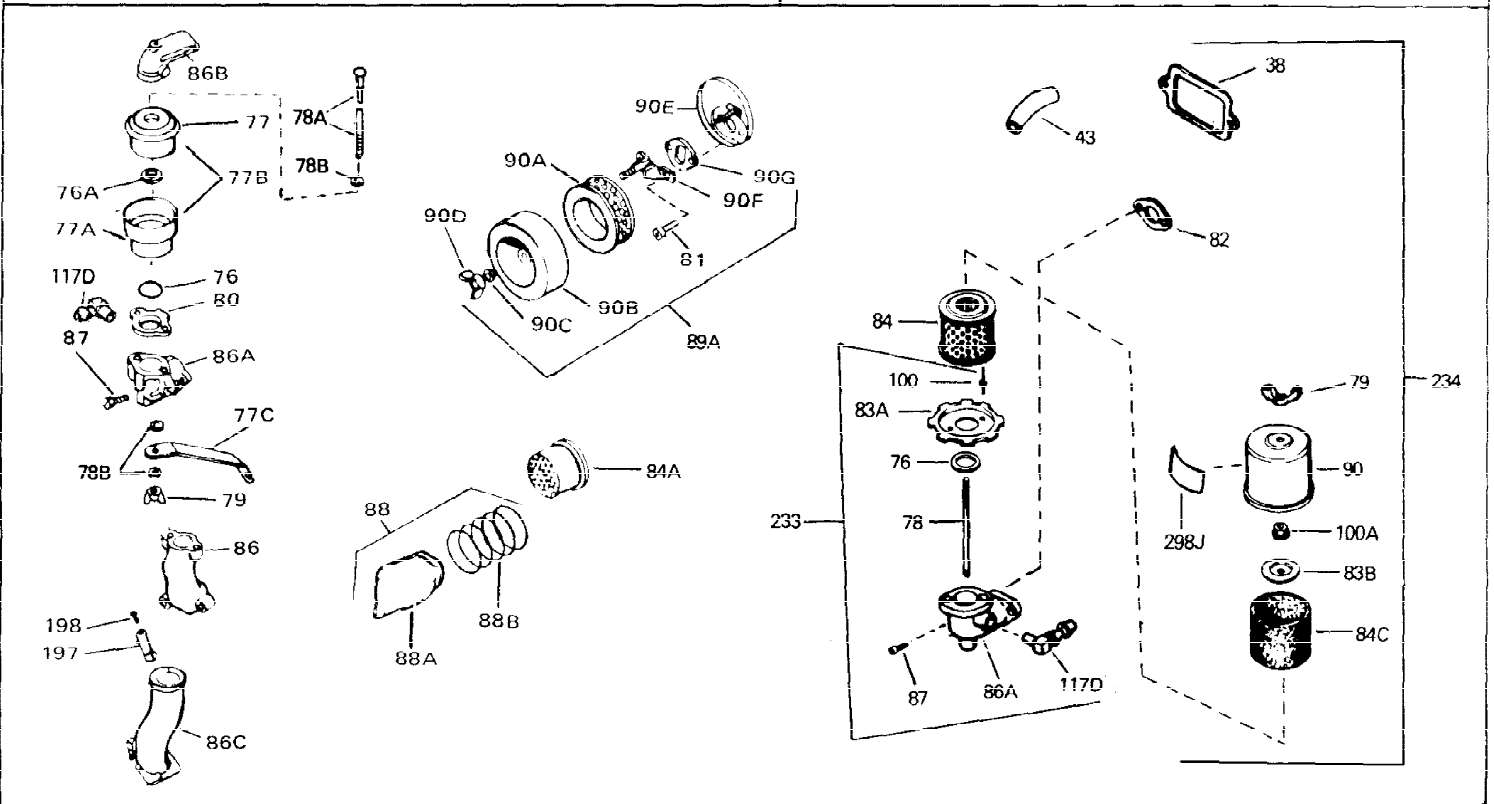

Ref #	Part Number	Qty	Description
35	26073	0	Washer, Connecting rod bolt
35	650570	0	Washer, Flat
35	650691	0	Washer, Flat
36	650694A	0	Screw, Hex flange hd., 5/16-18 x 2
36	650695A	0	Screw, Hex flange hd., 5/16-18 x 2-1/4
36	650697A	0	Screw, Hex flange hd., 5/16-18 x 2-1/2
38	27896	0	Gasket, Breather cover
43	27627	0	Tube, Breather
81	28820	0	Screw
81	30196	0	Screw
81	650521	0	Screw
82	27272	0	Gasket, Air cleaner
86A	34697	0	Elbow, Air cleaner
89A	730128	0	Cleaner Assy., Air
111	33167	0	Bracket, Lower fuel tank
112B	33166A	0	Bracket, Upper fuel tank
113	650561	0	Screw
113A	650665	0	Screw
117B	33053	0	Valve, Fuel strainer & shut-off
121E	391026	0	Muffler
124A	33171	0	Screen, Muffler
124B	33185	0	Cover & Tube, Muffler
124	650578	0	Screw
125	27930	0	Gasket, Exhaust
134	31288	0	Muffler Adapter Kit
135	730130	0	Muffler Adapter Kit
136	6021A	0	Screw, Hex flange hd., 5/16-18 x 1-1/2
137	650697A	0	Screw, Hex flange hd., 5/16-18 x 2-1/2
138	30196	0	Screw
211	650675	0	Washer, Flat
233	34819	0	Elbow Assy., Air cleaner
234	730561	0	Air Cleaner Kit, Dual Element upright,
273	650687	0	Screw, Pan hd. self-tap, 10-32 x 5/16