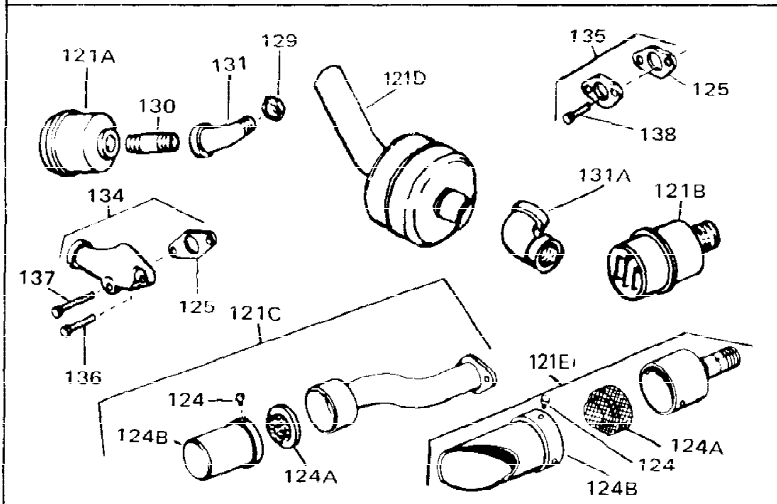

Ref #	Part Number	Qty	Description
35	26073	0	Washer, Connecting rod bolt
35	650570	0	Washer, Flat
35	650691	0	Washer, Flat
36	650694A	0	Screw, Hex flange hd., 5/16-18 x 2
36	650695A	0	Screw, Hex flange hd., 5/16-18 x 2-1/4
36	650697A	0	Screw, Hex flange hd., 5/16-18 x 2-1/2
38	27896	0	Gasket, Breather cover
43	27627	0	Tube, Breather
81	28820	0	Screw
81	30196	0	Screw
81	650521	0	Screw
82	27272	0	Gasket, Air cleaner
86A	34697	0	Elbow, Air cleaner
89A	730128	0	Cleaner Assy., Air
111	33167	0	Bracket, Lower fuel tank
112B	33166A	0	Bracket, Upper fuel tank
113	650561	0	Screw
113A	650665	0	Screw
117B	33053	0	Valve, Fuel strainer & shut-off
121E	391026	0	Muffler
124A	33171	0	Screen, Muffler
124B	33185	0	Cover & Tube, Muffler
124	650578	0	Screw
125	27930	0	Gasket, Exhaust
134	31288	0	Muffler Adapter Kit
135	730130	0	Muffler Adapter Kit
136	6021A	0	Screw, Hex flange hd., 5/16-18 x 1-1/2
137	650697A	0	Screw, Hex flange hd., 5/16-18 x 2-1/2
138	30196	0	Screw
211	650675	0	Washer, Flat
233	34819	0	Elbow Assy., Air cleaner
234	730561	0	Air Cleaner Kit, Dual Element upright,
273	650687	0	Screw, Pan hd. self-tap, 10-32 x 5/16