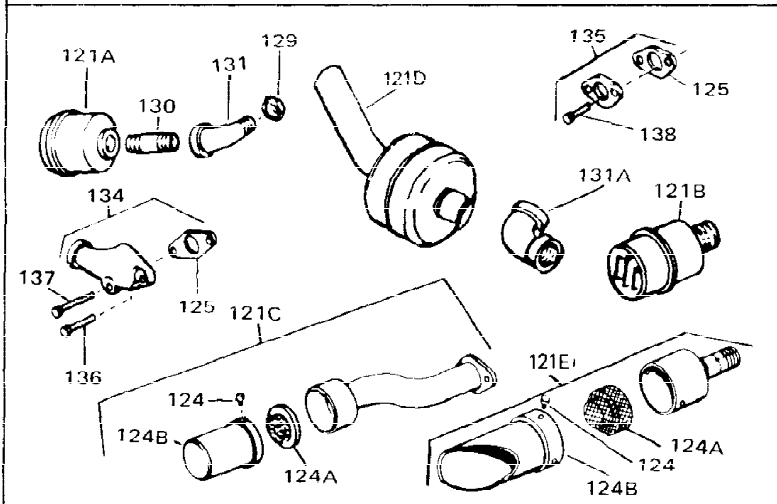

Ref #	Part Number	Qty	Description
35	26073	0	Washer, Connecting rod bolt
35	650570	0	Washer, Flat
35	650691	0	Washer, Flat
36	650694A	0	Screw, Hex flange hd., 5/16-18 x 2
36	650695A	0	Screw, Hex flange hd., 5/16-18 x 2-1/4
36	650697A	0	Screw, Hex flange hd., 5/16-18 x 2-1/2
38	27896	0	Gasket, Breather cover
43	27627	0	Tube, Breather
81	28820	0	Screw
81	30196	0	Screw
81	650521	0	Screw
82	27272	0	Gasket, Air cleaner
86A	34697	0	Elbow, Air cleaner
89A	730128	0	Cleaner Assy., Air
111	33167	0	Bracket, Lower fuel tank
112B	33166A	0	Bracket, Upper fuel tank
113A	650665	0	Screw
113	650561	0	Screw
117A	32961	0	Valve, Fuel shut-off
117B	33053	0	Valve, Fuel strainer & shut-off
121A	29633	0	Muffler
121E	391026	0	Muffler
124A	33171	0	Screen, Muffler
124B	33185	0	Cover & Tube, Muffler
124	650578	0	Screw
125	27930	0	Gasket, Exhaust
134	31288	0	Muffler Adapter Kit
135	730130	0	Muffler Adapter Kit
136	6021A	0	Screw, Hex flange hd., 5/16-18 x 1-1/2
137	650697A	0	Screw, Hex flange hd., 5/16-18 x 2-1/2
138	30196	0	Screw
233	34819	0	Elbow Assy., Air cleaner
234	730561	0	Air Cleaner Kit, Dual Element upright,
273	650687	0	Screw, Pan hd. self-tap, 10-32 x 5/16
284A	32410	0	Knob, Speed control