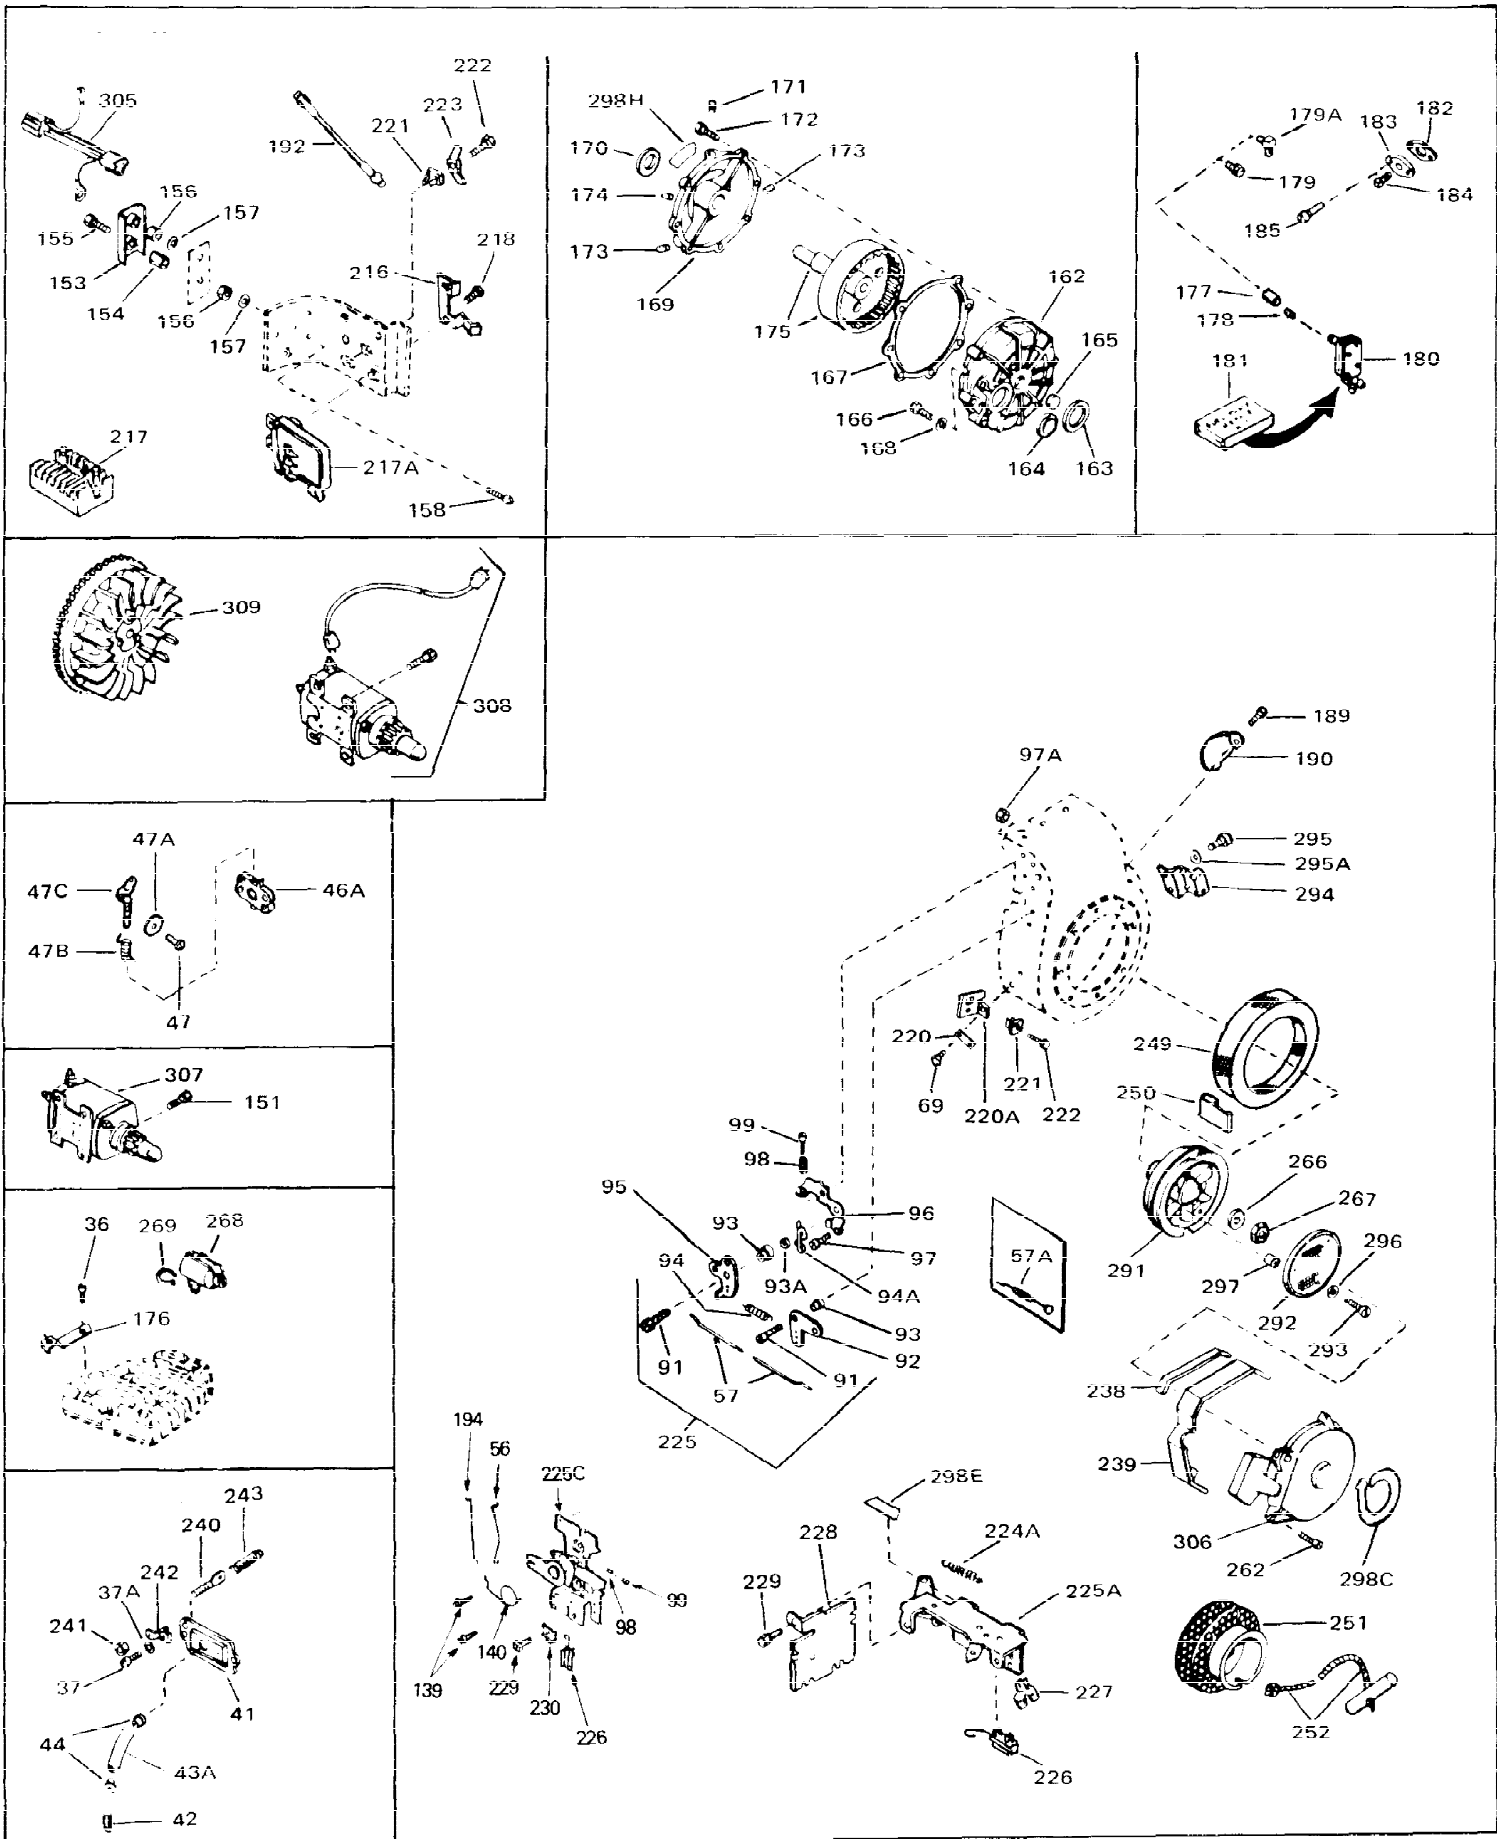

Ref #	Part Number	Qty	Description
36	650694A	0	Screw, Hex flange hd., 5/16-18 x 2
36	650695A	0	Screw, Hex flange hd., 5/16-18 x 2-1/4
36	650697A	0	Screw, Hex flange hd., 5/16-18 x 2-1/2
37	650128	0	Screw
37	650597	0	Screw, Hex washer hd., 10-24 x 5/8
37A	27261	0	Washer, Flat
41	28425	0	Cover, Valve chamber
56	31710	0	Link, Throttle
69	29747A	0	Screw
98	28569	0	Spring, Compression
98	31342	0	Spring, Compression
98	32924	0	Spring, Compression
99	650549	0	Screw
99	650688	0	Screw, Hex hd., 10-32 x 1-5/16" (Drilled
99	29500	0	Screw, Fil. hd. mach., Sems, 8-32 x 3/4
182	32683	0	Gasket, Fuel pump
183	32955	0	Cover, Fuel pump pad
184	9556	0	Plug, Oil drain (Sq. hd. pipe, 1/8-27)
185	30688	0	Screw, Hex hd. Sems, 1/4-20 x 1/2
225	730152	0	Control Assy., Speed
226	610973	0	Terminal Assy.
227	33177	0	Terminal
262	29716	0	Screw
266	650815	0	Washer, Belleville
267	8115	0	Nut, Hex
305	33018	0	Harness, Adapter
306	590420	0	Starter, Rewind
308	32386	0	Starter Motor Kit (110-120 Volt)
308	32901	0	Starter Motor Kit (110-120 Volt)
308	33328	0	Starter Motor Kit (110-120 Volt)
308	33328A	0	Starter Motor Kit (110-120 Volt)
308	33518	0	Starter Motor Kit (110-120 Volt)
308	33518A	0	Starter Motor Kit (110-120 Volt)
308	33518B	0	Starter Motor Kit (110-120 Volt)
309	30811A	0	Flywheel