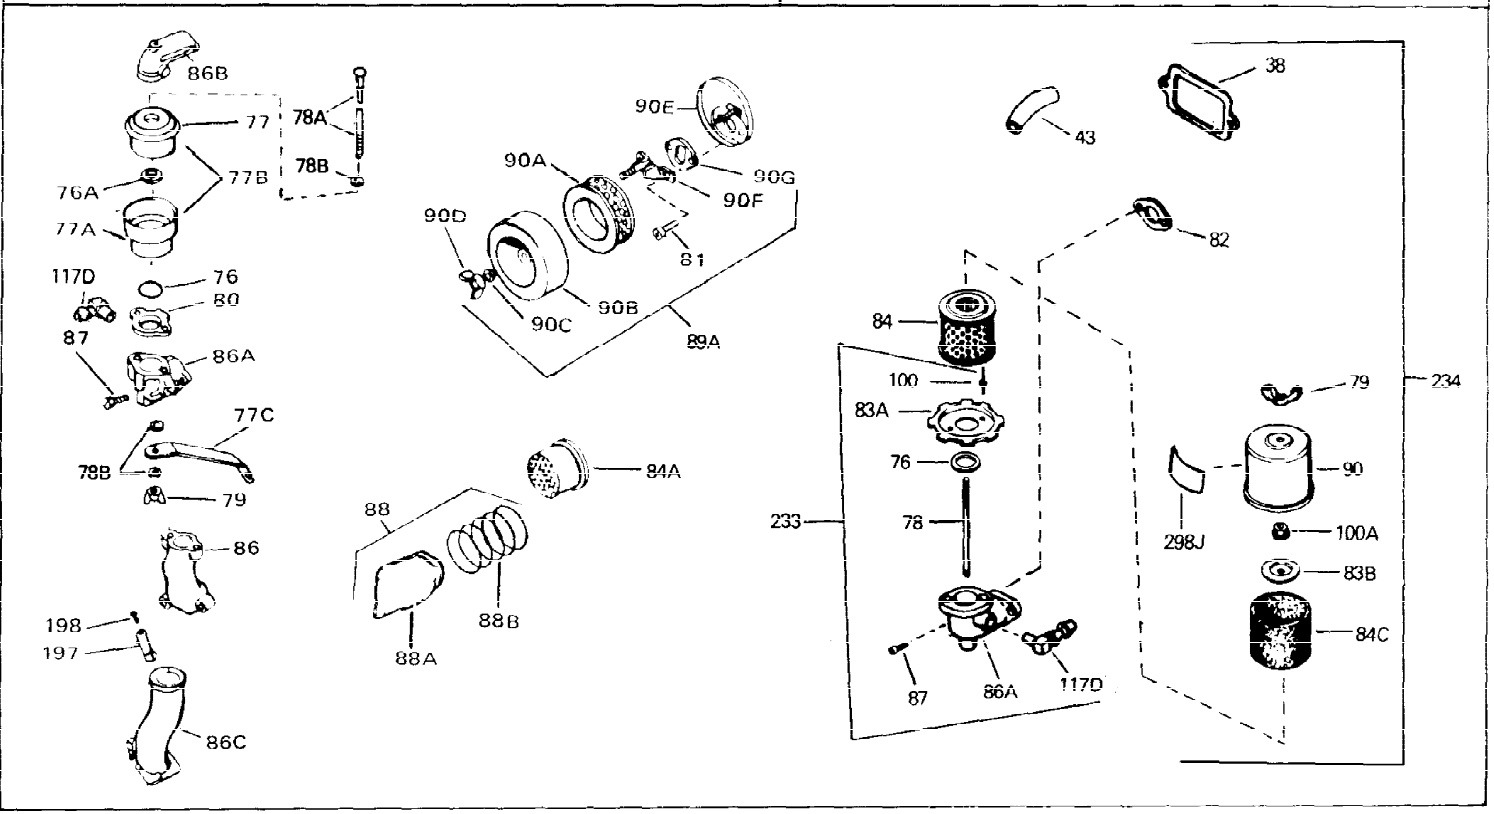

Ref #	Part Number	Qty	Description
35	26073	0	Washer, Connecting rod bolt
35	650570	0	Washer, Flat
35	650691	0	Washer, Flat
36	650694A	0	Screw, Hex flange hd., 5/16-18 x 2
36	650695A	0	Screw, Hex flange hd., 5/16-18 x 2-1/4
36	650697A	0	Screw, Hex flange hd., 5/16-18 x 2-1/2
38	27896	0	Gasket, Breather cover
43	27627	0	Tube, Breather
81	28820	0	Screw
81	30196	0	Screw
81	650521	0	Screw
82	27272	0	Gasket, Air cleaner
86A	34697	0	Elbow, Air cleaner
89A	730128	0	Cleaner Assy., Air
111	33167	0	Bracket, Lower fuel tank
112B	33166A	0	Bracket, Upper fuel tank
113A	650665	0	Screw
113	650561	0	Screw
117A	32961	0	Valve, Fuel shut-off
117B	33053	0	Valve, Fuel strainer & shut-off
121A	29633	0	Muffler
121E	391026	0	Muffler
124A	33171	0	Screen, Muffler
124B	33185	0	Cover & Tube, Muffler
124	650578	0	Screw
125	27930	0	Gasket, Exhaust
134	31288	0	Muffler Adapter Kit
135	730130	0	Muffler Adapter Kit
136	6021A	0	Screw, Hex flange hd., 5/16-18 x 1-1/2
137	650697A	0	Screw, Hex flange hd., 5/16-18 x 2-1/2
138	30196	0	Screw
233	34819	0	Elbow Assy., Air cleaner
234	730561	0	Air Cleaner Kit, Dual Element upright,
273	650687	0	Screw, Pan hd. self-tap, 10-32 x 5/16
284A	32410	0	Knob, Speed control