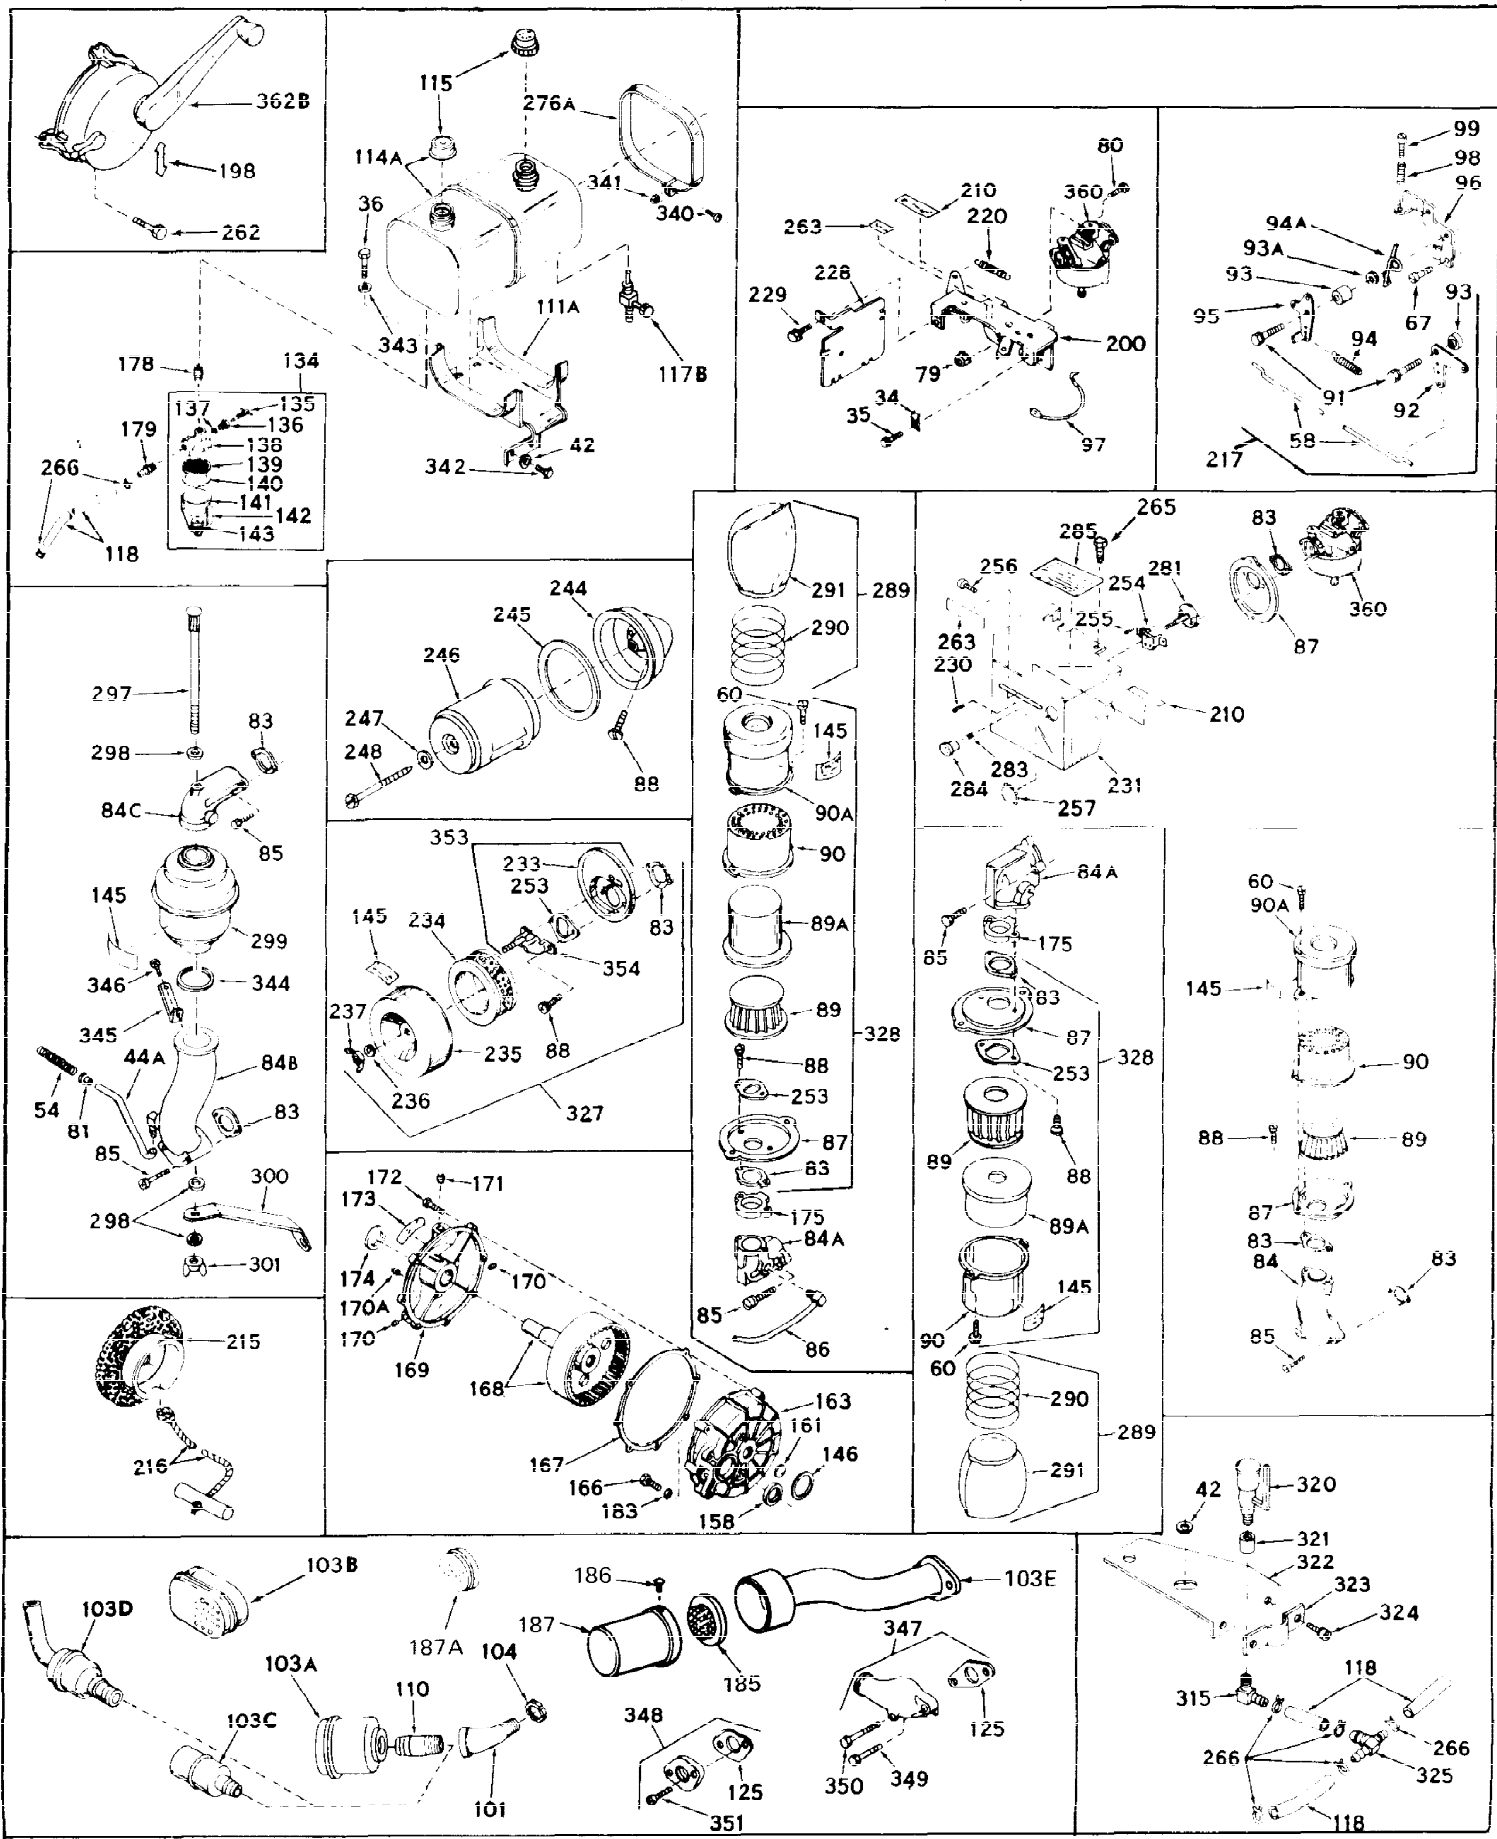

Ref #	Part Number	Qty	Description
34	27793	0	Clip, Conduit
35	28942	0	Screw
36	650694	0	Screw, Hex hd. cap, 5/16-18 x 2
36	650695	0	Screw, Hex hd. cap, 5/16-18 x 2-1/4 (Grade 8
36	650697	0	Screw, Hex hd. cap, 5/16-18 x 2-1/2
42	26073	0	Washer, Connecting rod bolt
54	28819	0	Spring, Fuel line
54	31778	0	Spring, Coil
60	650152	0	Screw
67	650399	0	Screw, Phil. fil. hd. Sems, 10-32 x 5/8
79	29752	0	Nut
80	650572	0	Screw
83	27272	0	Gasket, Air cleaner
85	29786	0	Screw
85	650163	0	Screw, Fil. hd. Sems, 10-32 x 7/8
85	650416	0	Screw, Rd. hd. Sems, 10-32 x 1
85	650605	0	Screw
87	31691	0	Bracket, Air cleaner
88	28820	0	Screw
88	650399	0	Screw, Phil. fil. hd. Sems, 10-32 x 5/8
88	650521	0	Screw
89	30727	0	Element, Air cleaner
90	31692	0	Body, Air cleaner
91	30312	0	Screw, Hex washer hd. Sems, 10-32 x 1/2
98	28569	0	Spring, Compression
98	32924	0	Spring, Compression
99	29500	0	Screw, Fil. hd. mach., Sems, 8-32 x 3/4
99	650223	0	Screw, Fil. slotted hd. Sems, 8-32 x 5/8
99	650688	0	Screw, Hex hd., 10-32 x 1-5/16" (Drilled
104	28443	0	Nut, Conduit (1/8" thick)
104	32862	0	Nut, Conduit (1/4" thick)
115	32387A	0	Cap, Fuel filler (Charcoal Plastic) (Spurt
115	33032	0	Cap, Fuel filler (Red Plastic) (Spurt
118	29774	0	Line, Fuel (Braided 8.25")
118	30705	0	Line, Fuel (Braided 16")
118	30962	0	Line, Fuel (Braided 32")
125	27930	0	Gasket, Exhaust
145	31752	0	Decal, Air cleaner
146	28451	0	Gasket, Housing
171	24590	0	Plug, Pipe
215	28301	0	Pulley, Starter
216	590343	0	Rope & Handle Assy., Starter
228	30820	0	Baffle, Heat
229	28942	0	Screw
230	650257	0	Screw, Pan hd. Sems, 8-32 x 5/16
253	30767	0	Spacer, Air cleaner
255	28820	0	Screw
256	650760	0	Screw
257	31291	0	Plug, Cover
262	29716	0	Screw
265	650701	0	Screw, Hex washer hd. shakeproof,
266	26460	0	Clamp, Fuel line
289	730512	0	Kit, Pre-cleaner
290	31667	0	Spring, Pre-cleaner bag
291	31668	0	Bag, Pre-cleaner