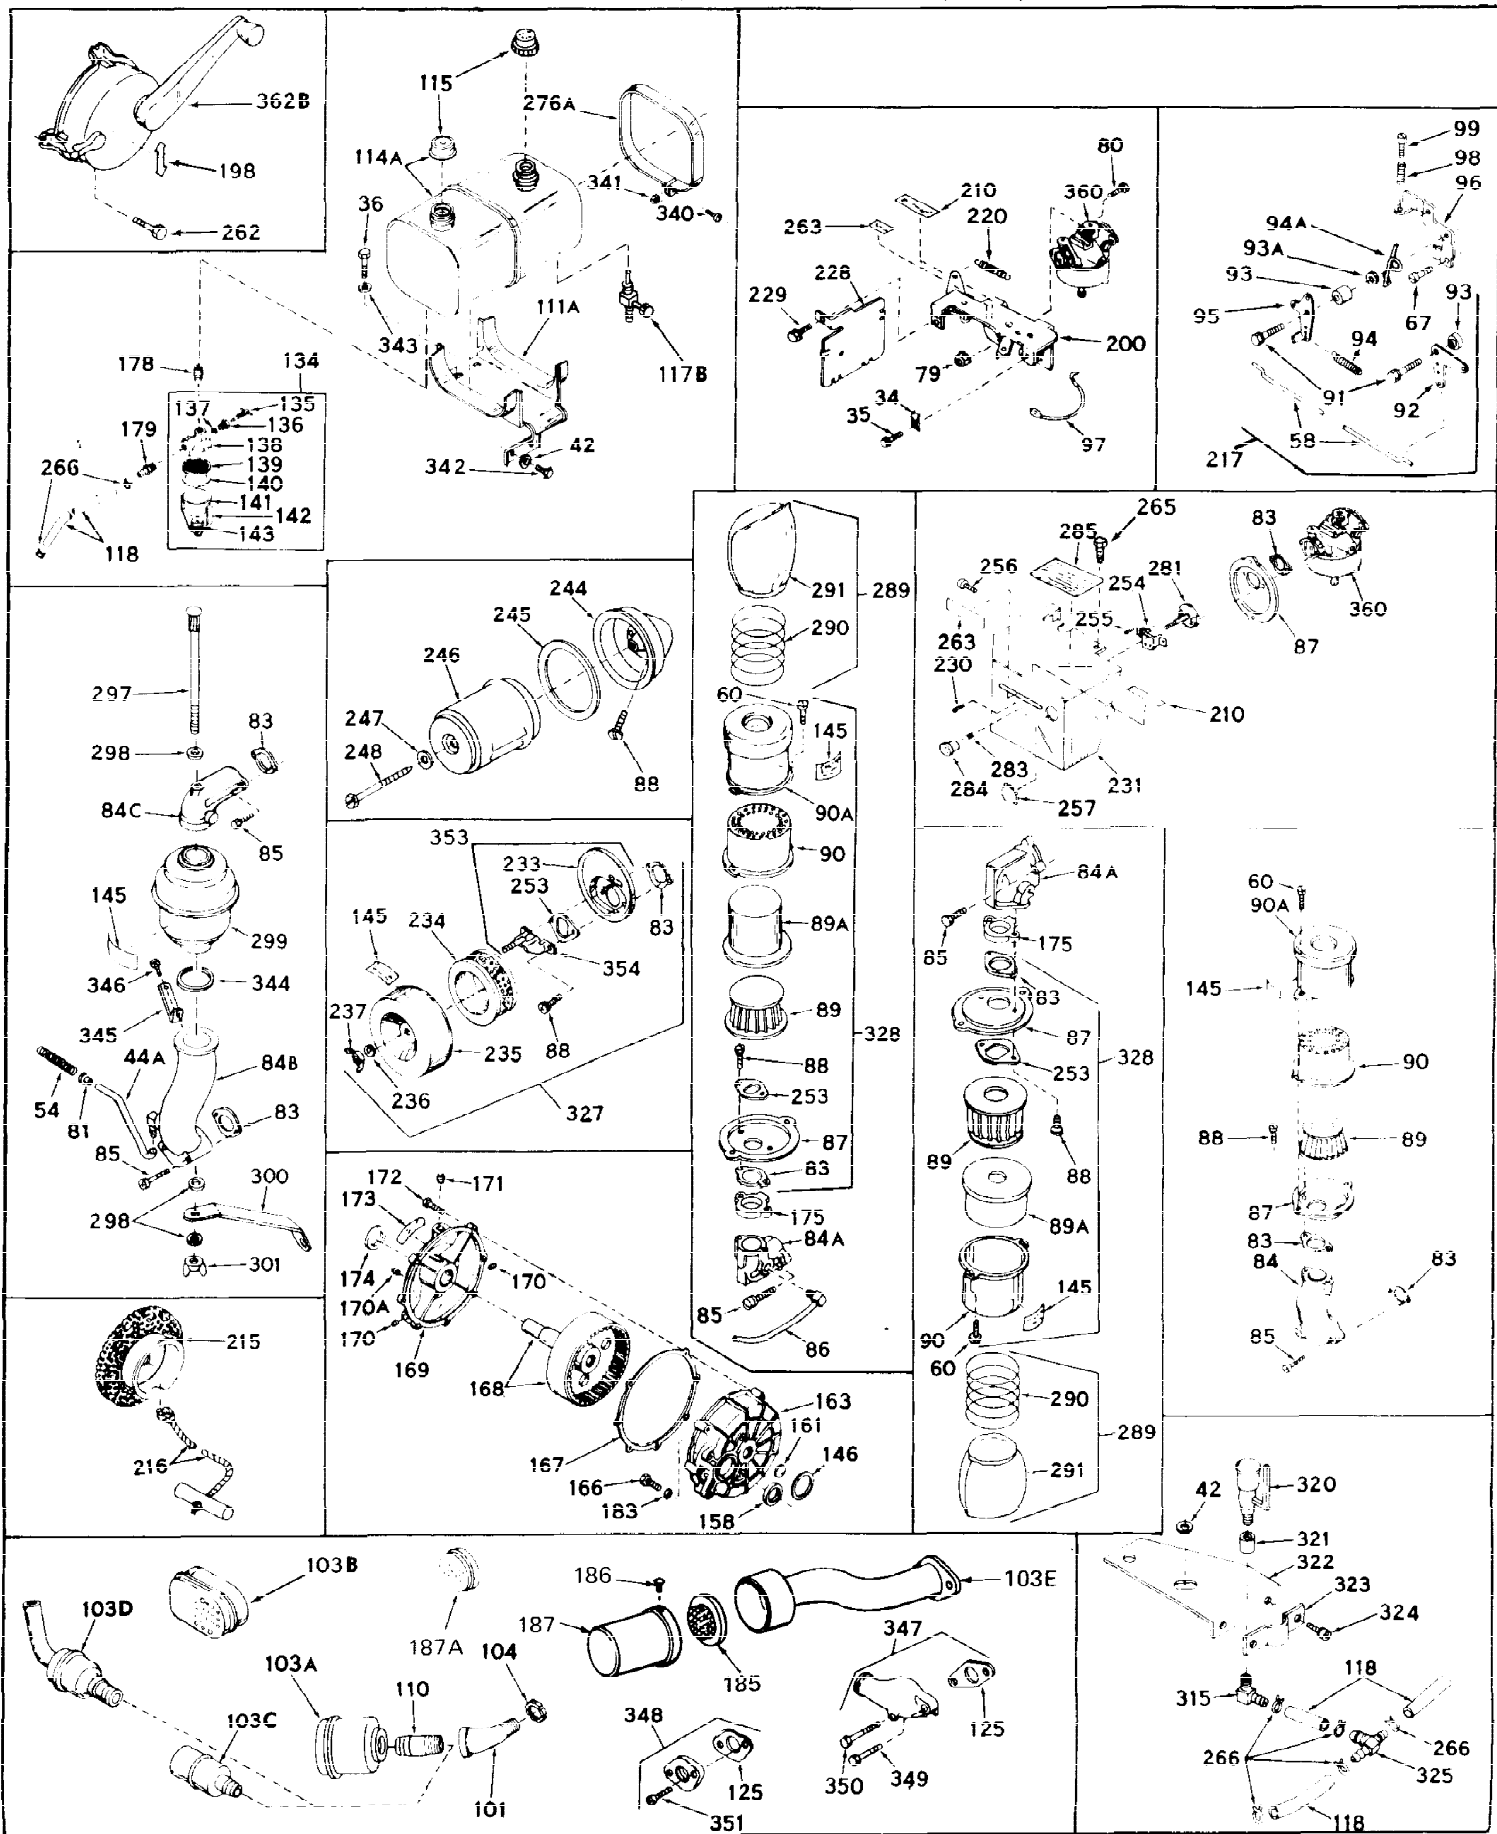

Ref #	Part Number	Qty	Description
34	27793	0	Clip, Conduit
35	28942	0	Screw
36	650694	0	Screw, Hex hd. cap, 5/16-18 x 2
36	650695	0	Screw, Hex hd. cap, 5/16-18 x 2-1/4 (Grade 8)
36	650697	0	Screw, Hex hd. cap, 5/16-18 x 2-1/2
42	26073	0	Washer, Connecting rod bolt
54	28819	0	Spring, Fuel line
54	31778	0	Spring, Coil
60	650152	0	Screw
67	650399	0	Screw, Phil. fil. hd. Sems, 10-32 x 5/8
79	29752	0	Nut
80	650572	0	Screw
83	27272	0	Gasket, Air cleaner
85	29786	0	Screw
85	650163	0	Screw, Fil. hd. Sems, 10-32 x 7/8
85	650416	0	Screw, Rd. hd. Sems, 10-32 x 1
85	650605	0	Screw
88	28820	0	Screw
88	650399	0	Screw, Phil. fil. hd. Sems, 10-32 x 5/8
88	650521	0	Screw
89	30727	0	Element, Air cleaner
90	31692	0	Body, Air cleaner
91	30312	0	Screw, Hex washer hd. Sems, 10-32 x 1/2
97	28468	0	Wire, Ground (Female fitting both ends)
98	28569	0	Spring, Compression
98	32924	0	Spring, Compression
99	29500	0	Screw, Fil. hd. mach., Sems, 8-32 x 3/4
99	650223	0	Screw, Fil. slotted hd. Sems, 8-32 x 5/8
99	650688	0	Screw, Hex hd., 10-32 x 1-5/16" (Drilled)
104	28443	0	Nut, Conduit (1/8" thick)
104	32862	0	Nut, Conduit (1/4" thick)
111A	32140	0	Bracket, Fuel tank
115	32387A	0	Cap, Fuel filler (Charcoal Plastic) (Spurt)
115	33032	0	Cap, Fuel filler (Red Plastic) (Spurt)
118	29774	0	Line, Fuel (Braided 8.25")
118	30705	0	Line, Fuel (Braided 16")
118	30962	0	Line, Fuel (Braided 32")
125	27930	0	Gasket, Exhaust
145	31752	0	Decal, Air cleaner
146	28451	0	Gasket, Housing
171	24590	0	Plug, Pipe
215	28301	0	Pulley, Starter
216	590343	0	Rope & Handle Assy., Starter
228	30820	0	Baffle, Heat
229	28942	0	Screw
230	650257	0	Screw, Pan hd. Sems, 8-32 x 5/16
253	30767	0	Spacer, Air cleaner
255	28820	0	Screw
256	650760	0	Screw
257	31291	0	Plug, Cover
262	29716	0	Screw
265	650701	0	Screw, Hex washer hd. shakeproof,
266	26460	0	Clamp, Fuel line
276A	31979	0	Strap, Fuel tank
289	730512	0	Kit, Pre-cleaner