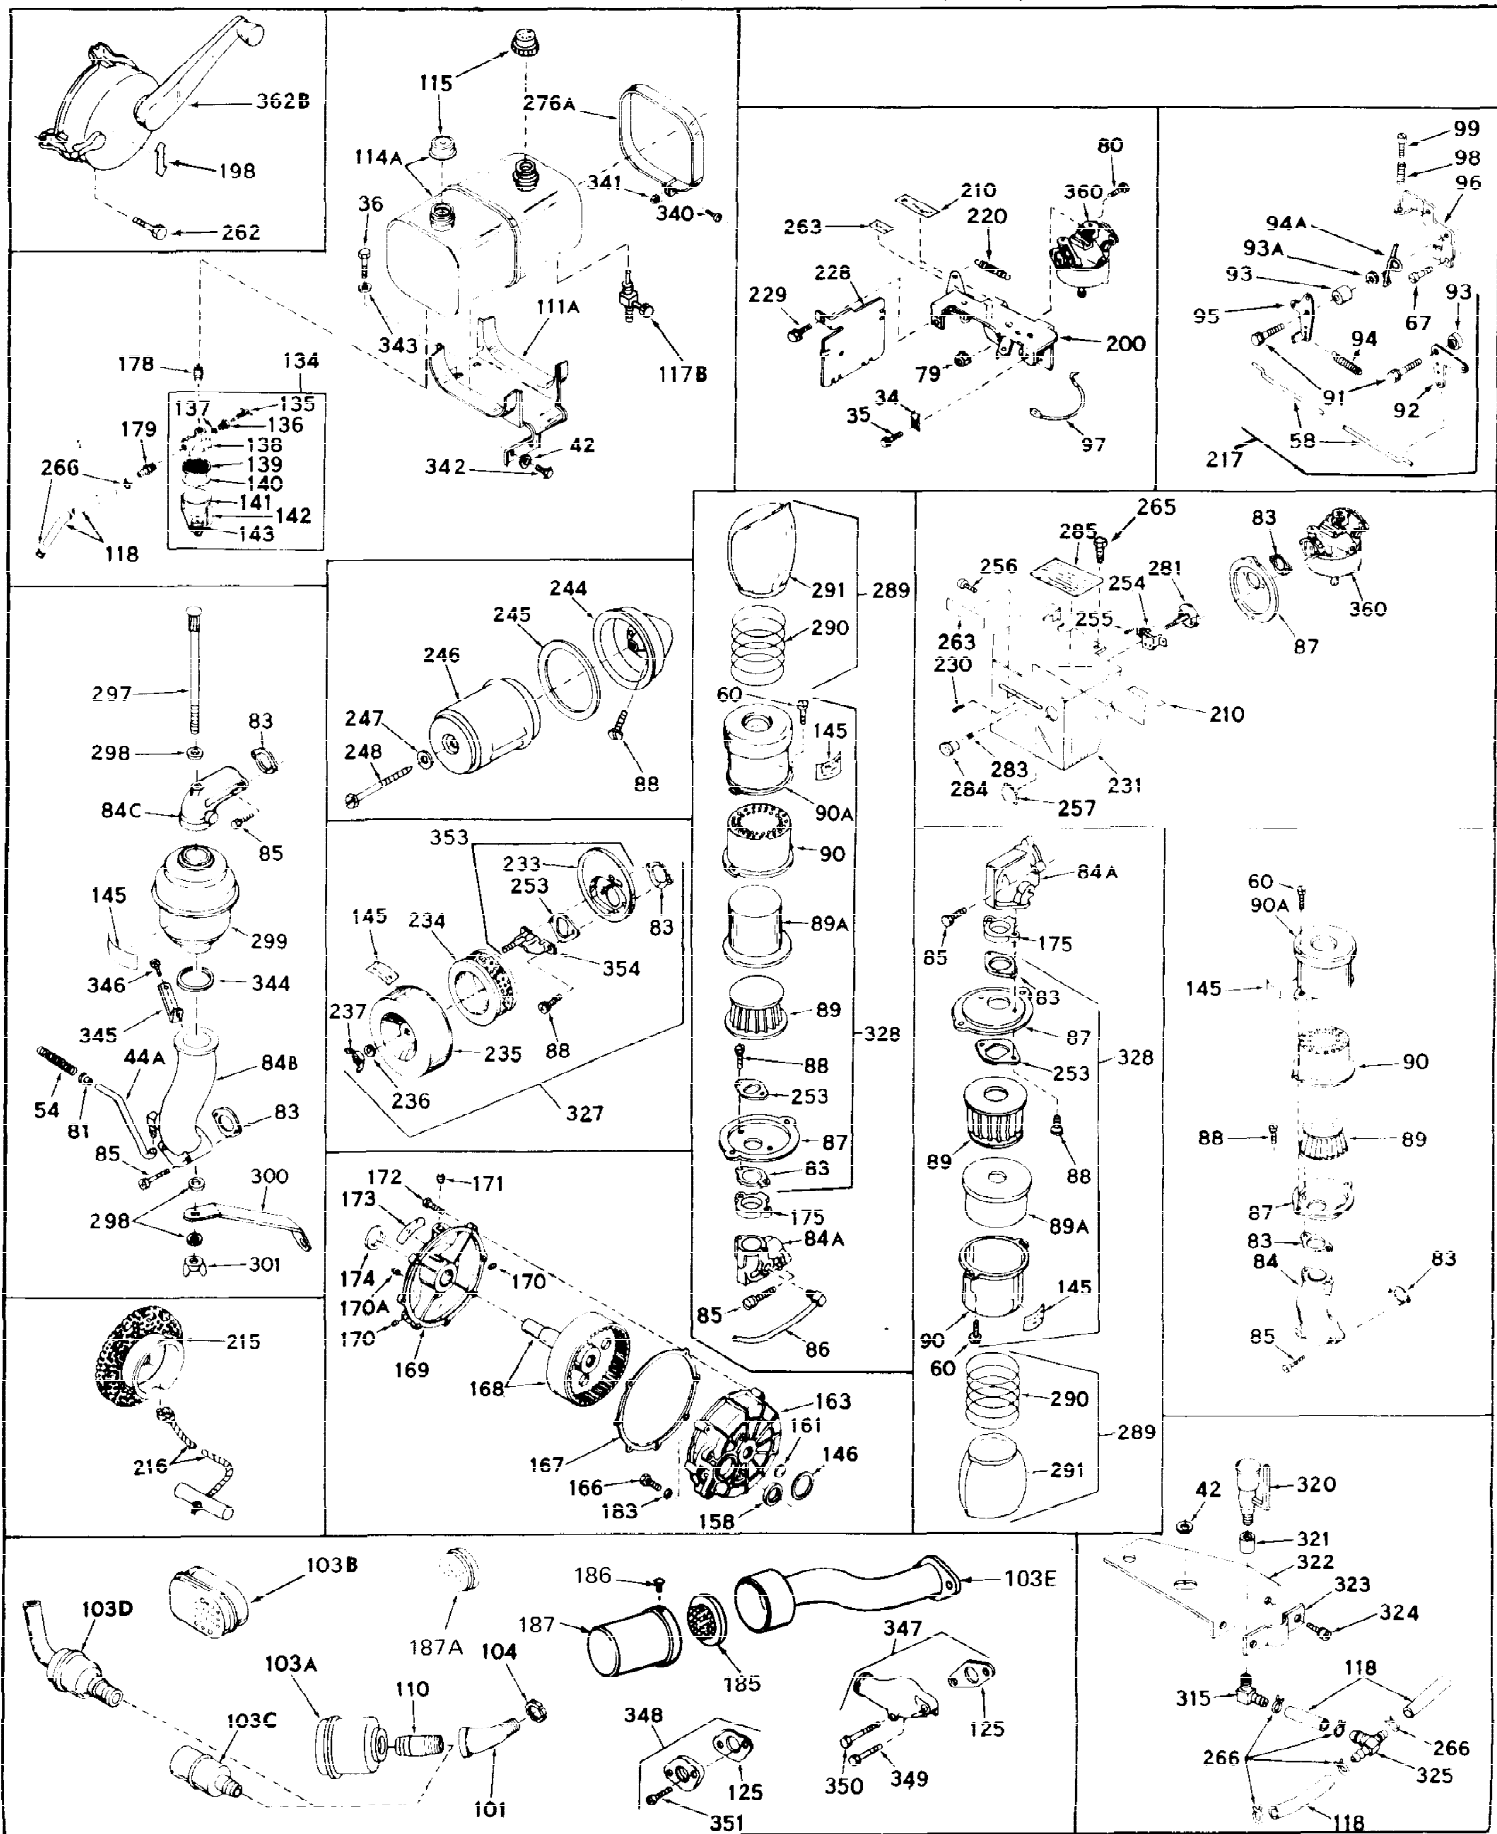

Ref #	Part Number	Qty	Description
34	27793	0	Clip, Conduit
35	28942	0	Screw
36	650694	0	Screw, Hex hd. cap, 5/16-18 x 2
36	650695	0	Screw, Hex hd. cap, 5/16-18 x 2-1/4 (Grade 8)
36	650697	0	Screw, Hex hd. cap, 5/16-18 x 2-1/2
42	26073	0	Washer, Connecting rod bolt
54	28819	0	Spring, Fuel line
54	31778	0	Spring, Coil
60	650152	0	Screw
67	650399	0	Screw, Phil. fil. hd. Sems, 10-32 x 5/8
79	29752	0	Nut
80	650572	0	Screw
83	27272	0	Gasket, Air cleaner
85	29786	0	Screw
85	650163	0	Screw, Fil. hd. Sems, 10-32 x 7/8
85	650416	0	Screw, Rd. hd. Sems, 10-32 x 1
85	650605	0	Screw
88	28820	0	Screw
88	650399	0	Screw, Phil. fil. hd. Sems, 10-32 x 5/8
88	650521	0	Screw
89A	31700	0	Element, Air cleaner
90	31692	0	Body, Air cleaner
91	30312	0	Screw, Hex washer hd. Sems, 10-32 x 1/2
97	28468	0	Wire, Ground (Female fitting both ends)
98	28569	0	Spring, Compression
98	32924	0	Spring, Compression
99	29500	0	Screw, Fil. hd. mach., Sems, 8-32 x 3/4
99	650223	0	Screw, Fil. slotted hd. Sems, 8-32 x 5/8
99	650688	0	Screw, Hex hd., 10-32 x 1-5/16" (Drilled)
104	28443	0	Nut, Conduit (1/8" thick)
104	32862	0	Nut, Conduit (1/4" thick)
115	32387A	0	Cap, Fuel filler (Charcoal Plastic) (Spurt)
115	33032	0	Cap, Fuel filler (Red Plastic) (Spurt)
118	29774	0	Line, Fuel (Braided 8.25")
118	30705	0	Line, Fuel (Braided 16")
118	30962	0	Line, Fuel (Braided 32")
125	27930	0	Gasket, Exhaust
145	31871	0	Decal, Air cleaner
146	28451	0	Gasket, Housing
171	24590	0	Plug, Pipe
215	28301	0	Pulley, Starter
216	590343	0	Rope & Handle Assy., Starter
228	30820	0	Baffle, Heat
229	28942	0	Screw
230	650257	0	Screw, Pan hd. Sems, 8-32 x 5/16
253	30767	0	Spacer, Air cleaner
255	28820	0	Screw
256	650760	0	Screw
257	31291	0	Plug, Cover
262	29716	0	Screw
265	650701	0	Screw, Hex washer hd. shakeproof,
266	26460	0	Clamp, Fuel line
289	730512	0	Kit, Pre-cleaner
290	31667	0	Spring, Pre-cleaner bag
291	31668	0	Bag, Pre-cleaner