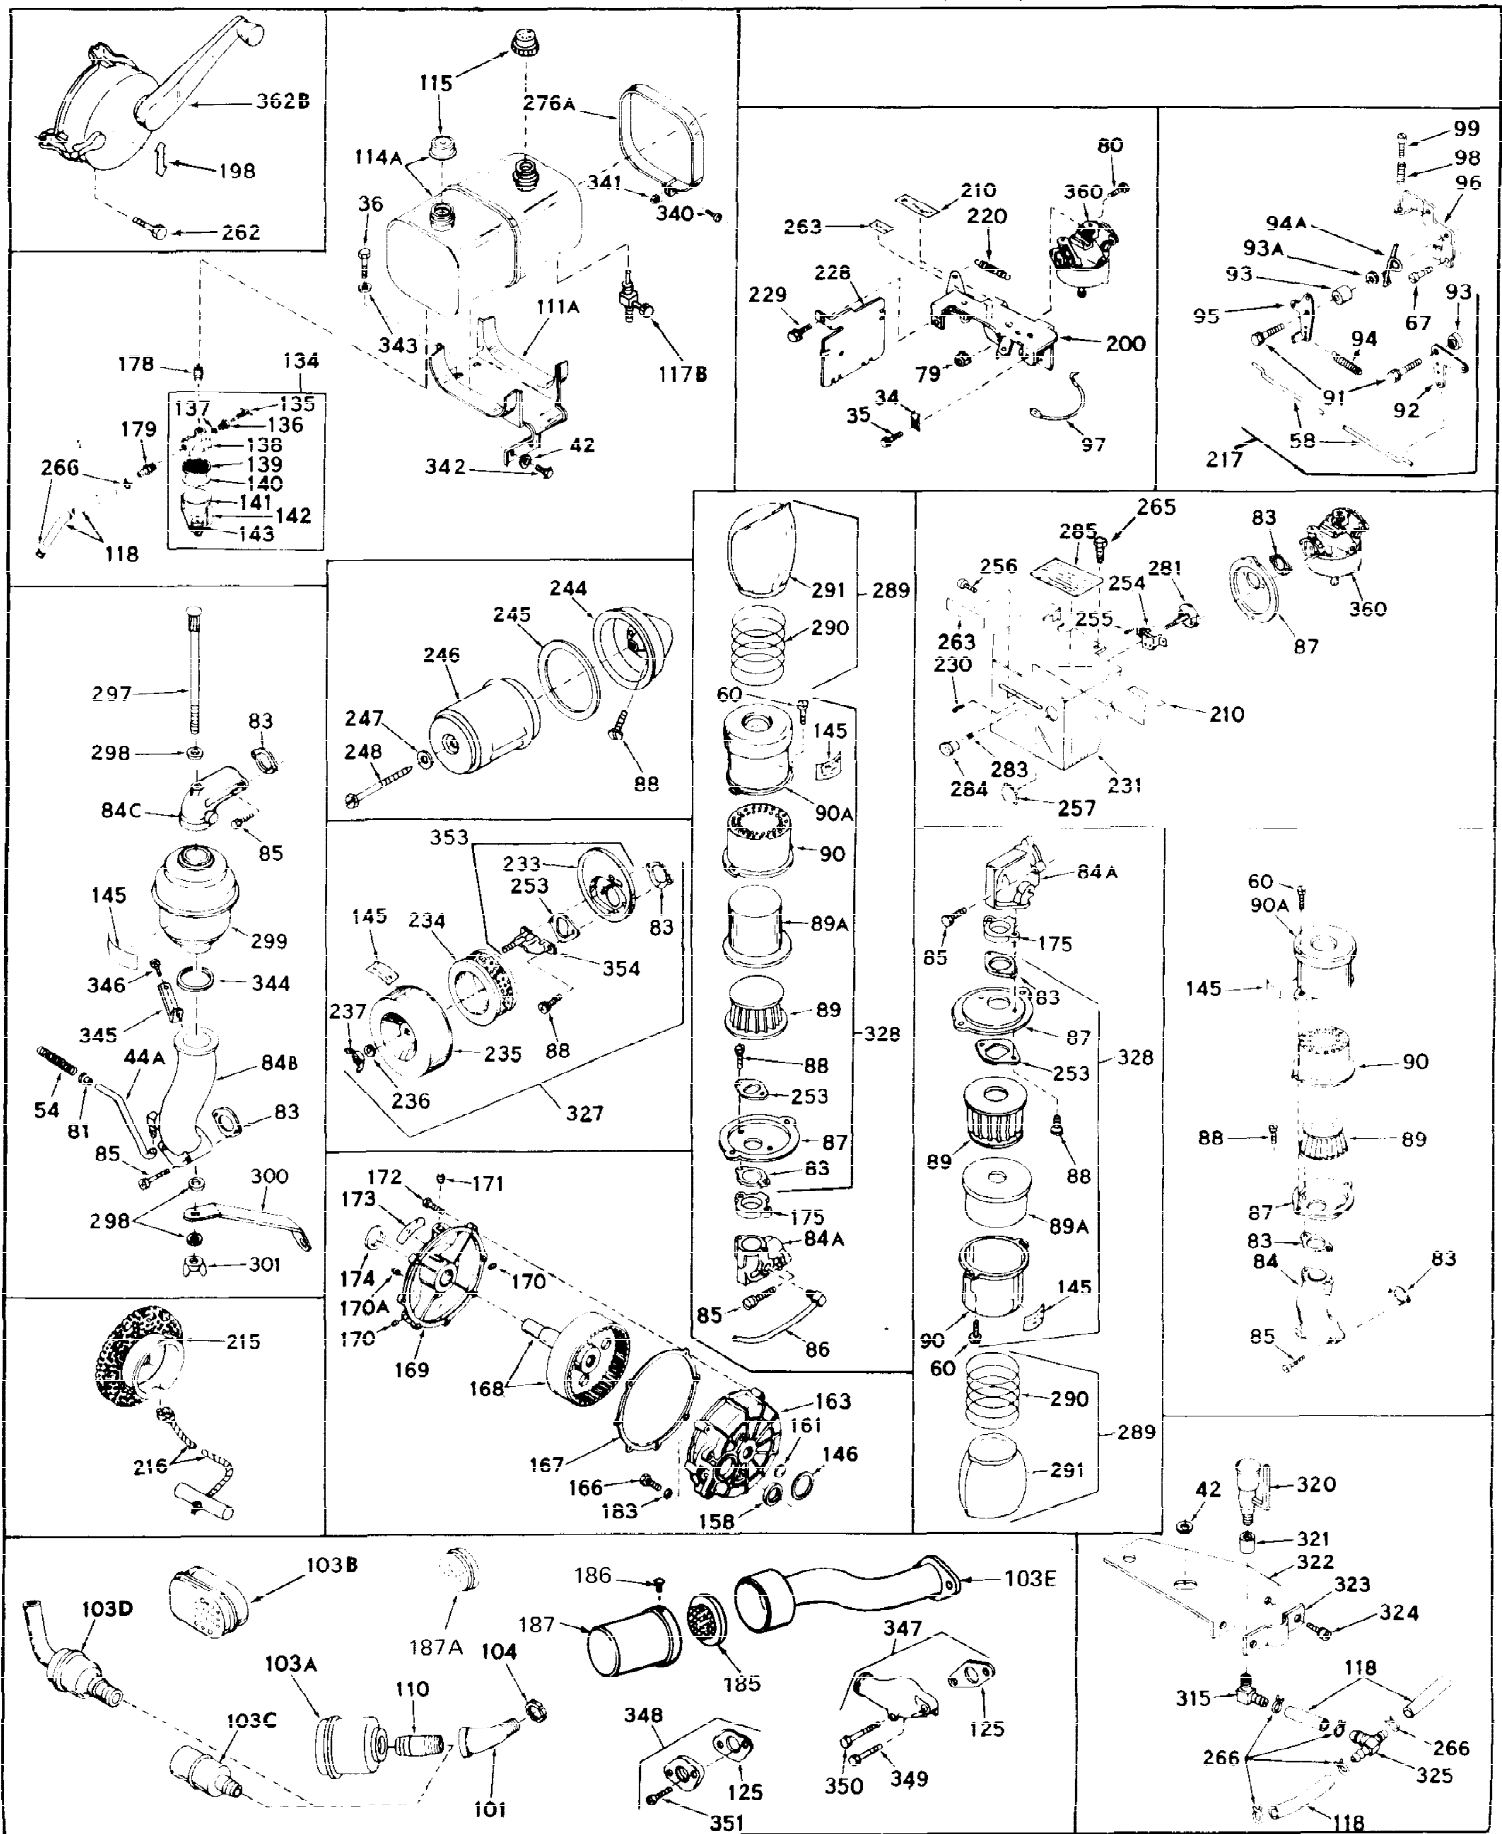

Ref #	Part Number	Qty	Description
34	27793	0	Clip, Conduit
35	28942	0	Screw
36	650694	0	Screw, Hex hd. cap, 5/16-18 x 2
36	650695	0	Screw, Hex hd. cap, 5/16-18 x 2-1/4 (Grade 8)
36	650697	0	Screw, Hex hd. cap, 5/16-18 x 2-1/2
42	26073	0	Washer, Connecting rod bolt
54	28819	0	Spring, Fuel line
54	31778	0	Spring, Coil
60	650152	0	Screw
67	650399	0	Screw, Phil. fil. hd. Sems, 10-32 x 5/8
79	29752	0	Nut
80	650572	0	Screw
83	27272	0	Gasket, Air cleaner
85	29786	0	Screw
85	650163	0	Screw, Fil. hd. Sems, 10-32 x 7/8
85	650416	0	Screw, Rd. hd. Sems, 10-32 x 1
85	650605	0	Screw
87	31691	0	Bracket, Air cleaner
88	28820	0	Screw
88	650399	0	Screw, Phil. fil. hd. Sems, 10-32 x 5/8
88	650521	0	Screw
90	31692	0	Body, Air cleaner
91	30312	0	Screw, Hex washer hd. Sems, 10-32 x 1/2
97	30831	0	Wire, Ground (Female fitting both ends)
98	28569	0	Spring, Compression
98	32924	0	Spring, Compression
99	29500	0	Screw, Fil. hd. mach., Sems, 8-32 x 3/4
99	650223	0	Screw, Fil. slotted hd. Sems, 8-32 x 5/8
99	650688	0	Screw, Hex hd., 10-32 x 1-5/16" (Drilled)
101	30209	0	Elbow, Exhaust (45°)
103A	29633	0	Muffler
104	28443	0	Nut, Conduit (1/8" thick)
104	32862	0	Nut, Conduit (1/4" thick)
110	30244	0	Nipple, Exhaust pipe (2-1/2")
115	32387A	0	Cap, Fuel filler (Charcoal Plastic) (Spurt)
115	33032	0	Cap, Fuel filler (Red Plastic) (Spurt)
118	29774	0	Line, Fuel (Braided 8.25")
118	30705	0	Line, Fuel (Braided 16")
118	30962	0	Line, Fuel (Braided 32")
125	27930	0	Gasket, Exhaust
145	31752	0	Decal, Air cleaner
146	28451	0	Gasket, Housing
171	24590	0	Plug, Pipe
215	28301	0	Pulley, Starter
216	590343	0	Rope & Handle Assy., Starter
228	30820	0	Baffle, Heat
229	28942	0	Screw
230	650257	0	Screw, Pan hd. Sems, 8-32 x 5/16
253	30767	0	Spacer, Air cleaner
255	28820	0	Screw
256	650760	0	Screw
257	31291	0	Plug, Cover
262	29716	0	Screw
265	650701	0	Screw, Hex washer hd. shakeproof,
266	26460	0	Clamp, Fuel line