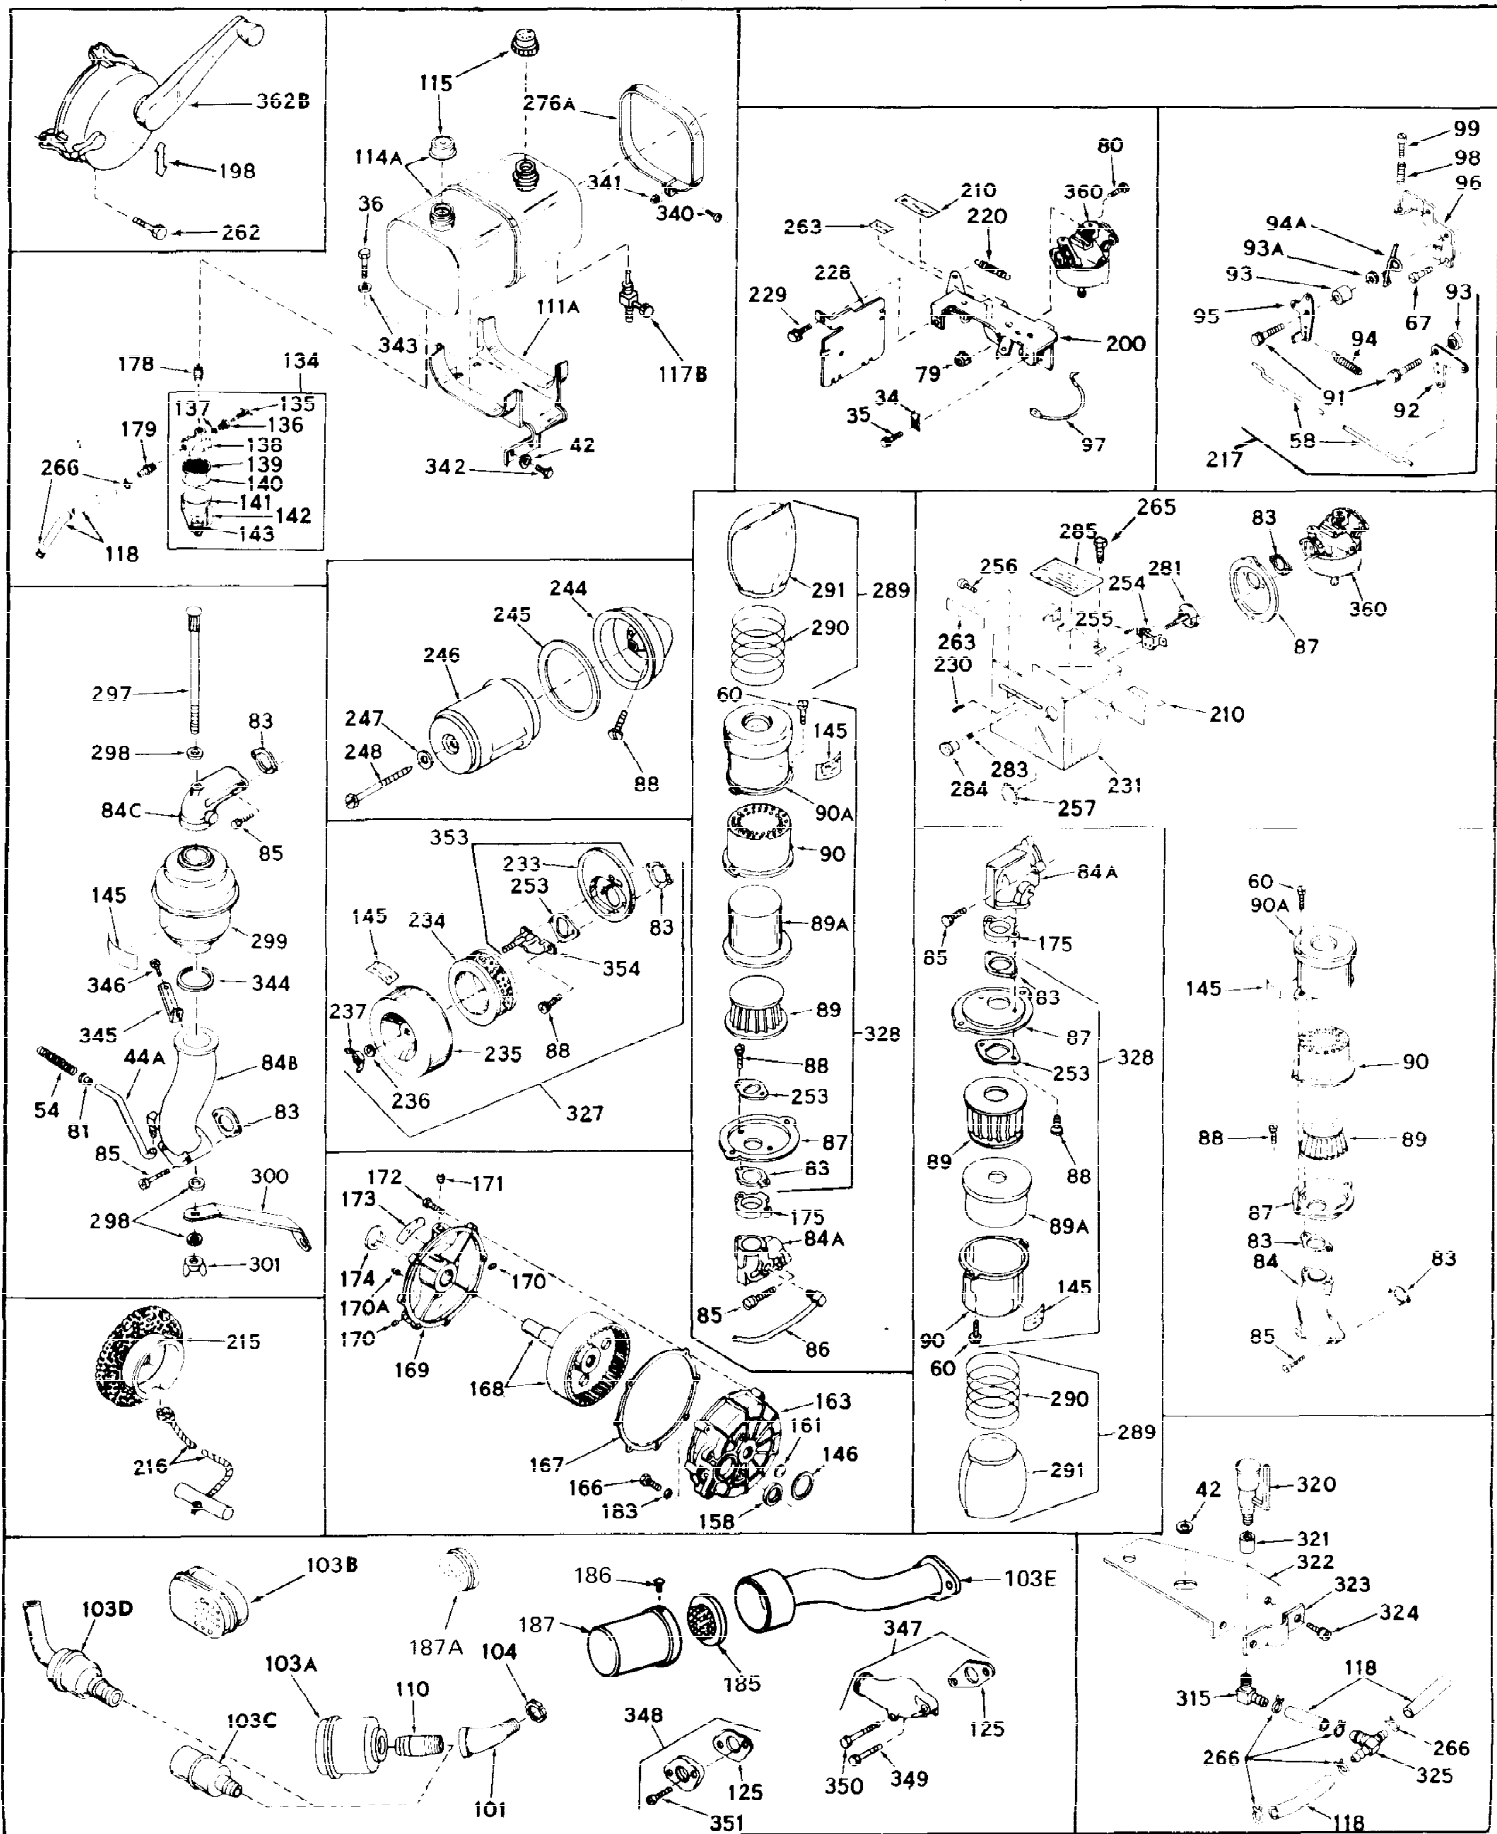

Ref #	Part Number	Qty	Description
34	27793	0	Clip, Conduit
35	28942	0	Screw
36	650694	0	Screw, Hex hd. cap, 5/16-18 x 2
36	650695	0	Screw, Hex hd. cap, 5/16-18 x 2-1/4 (Grade 8
36	650697	0	Screw, Hex hd. cap, 5/16-18 x 2-1/2
42	26073	0	Washer, Connecting rod bolt
54	28819	0	Spring, Fuel line
54	31778	0	Spring, Coil
60	650152	0	Screw
67	650399	0	Screw, Phil. fil. hd. Sems, 10-32 x 5/8
79	29752	0	Nut
80	650572	0	Screw
83	27272	0	Gasket, Air cleaner
85	29786	0	Screw
85	650163	0	Screw, Fil. hd. Sems, 10-32 x 7/8
85	650416	0	Screw, Rd. hd. Sems, 10-32 x 1
85	650605	0	Screw
87	31691	0	Bracket, Air cleaner
88	28820	0	Screw
88	650399	0	Screw, Phil. fil. hd. Sems, 10-32 x 5/8
88	650521	0	Screw
89	30727	0	Element, Air cleaner
90	31692	0	Body, Air cleaner
91	30312	0	Screw, Hex washer hd. Sems, 10-32 x 1/2
97	30831	0	Wire, Ground (Female fitting both ends)
98	28569	0	Spring, Compression
98	32924	0	Spring, Compression
99	29500	0	Screw, Fil. hd. mach., Sems, 8-32 x 3/4
99	650223	0	Screw, Fil. slotted hd. Sems, 8-32 x 5/8
99	650688	0	Screw, Hex hd., 10-32 x 1-5/16" (Drilled
101	30209	0	Elbow, Exhaust (45ø)
103A	29633	0	Muffler
104	28443	0	Nut, Conduit (1/8" thick)
104	32862	0	Nut, Conduit (1/4" thick)
110	30244	0	Nipple, Exhaust pipe (2-1/2")
115	32387A	0	Cap, Fuel filler (Charcoal Plastic) (Spurt
115	33032	0	Cap, Fuel filler (Red Plastic) (Spurt
118	29774	0	Line, Fuel (Braided 8.25")
118	30705	0	Line, Fuel (Braided 16")
118	30962	0	Line, Fuel (Braided 32")
125	27930	0	Gasket, Exhaust
145	31752	0	Decal, Air cleaner
146	28451	0	Gasket, Housing
171	24590	0	Plug, Pipe
215	28301	0	Pulley, Starter
216	590343	0	Rope & Handle Assy., Starter
228	30820	0	Baffle, Heat
229	28942	0	Screw
230	650257	0	Screw, Pan hd. Sems, 8-32 x 5/16
253	30767	0	Spacer, Air cleaner
255	28820	0	Screw
256	650760	0	Screw
257	31291	0	Plug, Cover
262	29716	0	Screw
265	650701	0	Screw, Hex washer hd. shakeproof,