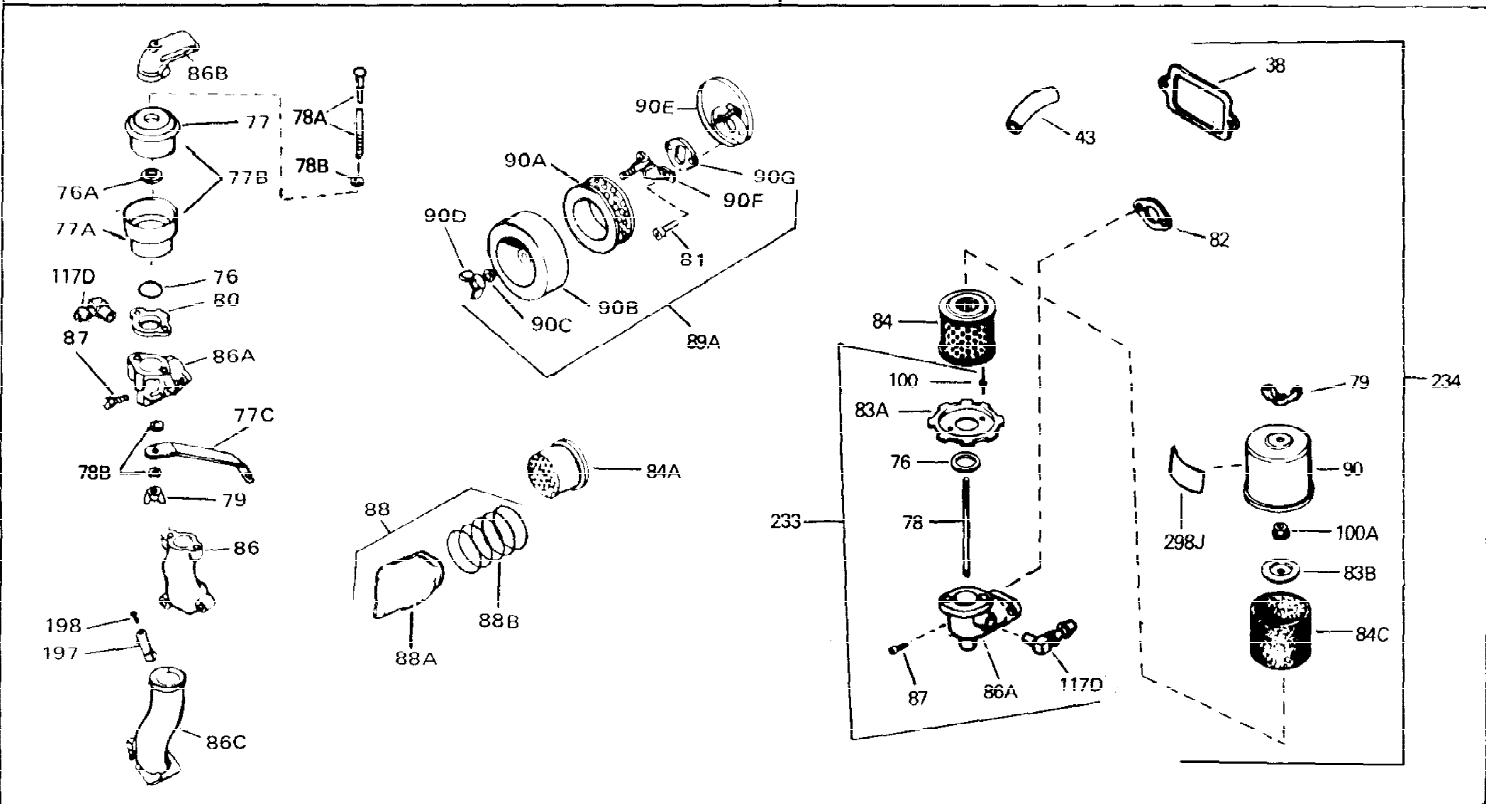

Ref #	Part Number	Qty	Description
35	26073	0	Washer, Connecting rod bolt
35	650570	0	Washer, Flat
35	650691	0	Washer, Flat
36	650694A	0	Screw, Hex flange hd., 5/16-18 x 2
36	650695A	0	Screw, Hex flange hd., 5/16-18 x 2-1/4
36	650697A	0	Screw, Hex flange hd., 5/16-18 x 2-1/2
38	27896	0	Gasket, Breather cover
77B	31785	0	Cleaner Assy., Oil bath
78A	650604	0	Bolt, Air cleaner
78B	31812	0	Washer
79	650513	0	Nut, Wing
81	28820	0	Screw
81	30196	0	Screw
81	650521	0	Screw
82	27272	0	Gasket, Air cleaner
86C	32106A	0	Elbow, Air cleaner
86A	34697	0	Elbow, Air cleaner
87	650605	0	Screw
89A	730128	0	Cleaner Assy., Air
111A	31694	0	Bracket, Fuel tank
113	650561	0	Screw
117A	29683	0	Strainer & Shut-off
117B	33053	0	Valve, Fuel strainer & shut-off
121E	391026	0	Muffler
124A	33171	0	Screen, Muffler
124B	33185	0	Cover & Tube, Muffler
124	650578	0	Screw
125	27930	0	Gasket, Exhaust
134	31288	0	Muffler Adapter Kit
135	730130	0	Muffler Adapter Kit
136	6021A	0	Screw, Hex flange hd., 5/16-18 x 1-1/2
137	650697A	0	Screw, Hex flange hd., 5/16-18 x 2-1/2
138	30196	0	Screw
197	32107	0	Brace, Air cleaner
198	30063	0	Screw
201B	31697	0	Strap, Fuel tank
202	29212	0	Screw
203	6202	0	Screw
210	29752	0	Nut
233	34819	0	Elbow Assy., Air cleaner
234	730561	0	Air Cleaner Kit, Dual Element upright,
273	650687	0	Screw, Pan hd. self-tap, 10-32 x 5/16