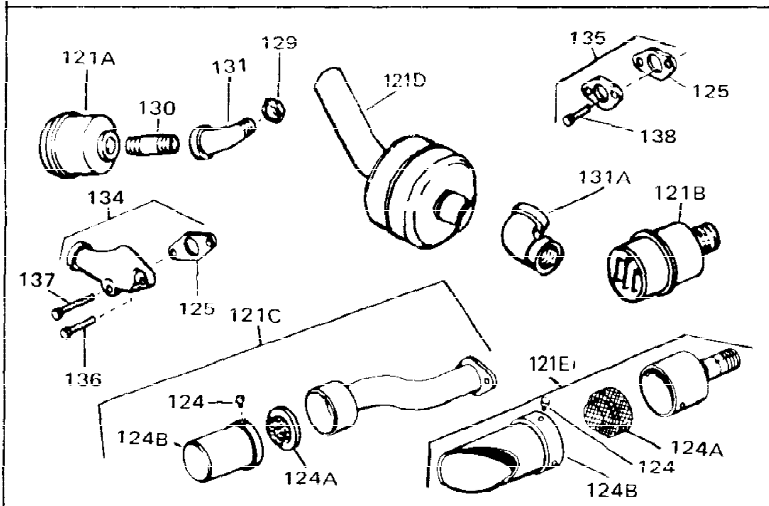

Ref #	Part Number	Qty	Description
35	26073	0	Washer, Connecting rod bolt
35	650570	0	Washer, Flat
35	650691	0	Washer, Flat
36	650694A	0	Screw, Hex flange hd., 5/16-18 x 2
36	650695A	0	Screw, Hex flange hd., 5/16-18 x 2-1/4
36	650697A	0	Screw, Hex flange hd., 5/16-18 x 2-1/2
38	27896	0	Gasket, Breather cover
77B	31785	0	Cleaner Assy., Oil bath
78A	650604	0	Bolt, Air cleaner
78B	31812	0	Washer
79	650513	0	Nut, Wing
81	28820	0	Screw
81	30196	0	Screw
81	650521	0	Screw
82	27272	0	Gasket, Air cleaner
86C	32106A	0	Elbow, Air cleaner
86A	34697	0	Elbow, Air cleaner
87	650605	0	Screw
89A	730128	0	Cleaner Assy., Air
111A	31694	0	Bracket, Fuel tank
113	650561	0	Screw
117A	29683	0	Strainer & Shut-off
117B	33053	0	Valve, Fuel strainer & shut-off
121E	391026	0	Muffler
124A	33171	0	Screen, Muffler
124B	33185	0	Cover & Tube, Muffler
124	650578	0	Screw
125	27930	0	Gasket, Exhaust
134	31288	0	Muffler Adapter Kit
135	730130	0	Muffler Adapter Kit
136	6021A	0	Screw, Hex flange hd., 5/16-18 x 1-1/2
137	650697A	0	Screw, Hex flange hd., 5/16-18 x 2-1/2
138	30196	0	Screw
197	32107	0	Brace, Air cleaner
198	30063	0	Screw
201B	31697	0	Strap, Fuel tank
202	29212	0	Screw
203	6202	0	Screw
210	29752	0	Nut
233	34819	0	Elbow Assy., Air cleaner
234	730561	0	Air Cleaner Kit, Dual Element upright,
273	650687	0	Screw, Pan hd. self-tap, 10-32 x 5/16