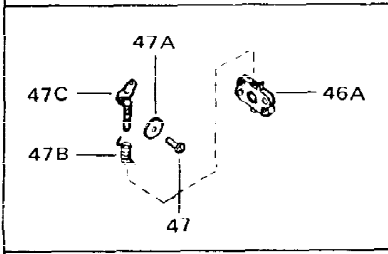

Ref #	Part Number	Qty	Description
36	650694A	0	Screw, Hex flange hd., 5/16-18 x 2
36	650695A	0	Screw, Hex flange hd., 5/16-18 x 2-1/4
36	650697A	0	Screw, Hex flange hd., 5/16-18 x 2-1/2
37	650128	0	Screw
37	650597	0	Screw, Hex washer hd., 10-24 x 5/8
37A	27261	0	Washer, Flat
41	28425	0	Cover, Valve chamber
56	31710	0	Link, Throttle
69	29747A	0	Screw
98	28569	0	Spring, Compression
98	31342	0	Spring, Compression
98	32924	0	Spring, Compression
99	650549	0	Screw
99	650688	0	Screw, Hex hd., 10-32 x 1-5/16" (Drilled
99	29500	0	Screw, Fil. hd. mach., Sems, 8-32 x 3/4
182	32683	0	Gasket, Fuel pump
183	32955	0	Cover, Fuel pump pad
184	9556	0	Plug, Oil drain (Sq. hd. pipe, 1/8-27)
185	30688	0	Screw, Hex hd. Sems, 1/4-20 x 1/2
225	730152	0	Control Assy., Speed
227	33177	0	Terminal
240	30845A	0	Bolt, Governor adjusting
241	33450	0	Nut, Lock
242	32328	0	Bracket, Speed adjusting
243	30886A	0	Spring, Governor bolt
262	29716	0	Screw
266	650815	0	Washer, Belleville
267	8115	0	Nut, Hex
305	33018	0	Harness, Adapter
306	590420	0	Starter, Rewind
308	32386	0	Starter Motor Kit (110-120 Volt)
308	32901	0	Starter Motor Kit (110-120 Volt)
308	33328	0	Starter Motor Kit (110-120 Volt)
308	33328A	0	Starter Motor Kit (110-120 Volt)
308	33518	0	Starter Motor Kit (110-120 Volt)
308	33518A	0	Starter Motor Kit (110-120 Volt)
308	33518B	0	Starter Motor Kit (110-120 Volt)
309	30811A	0	Flywheel