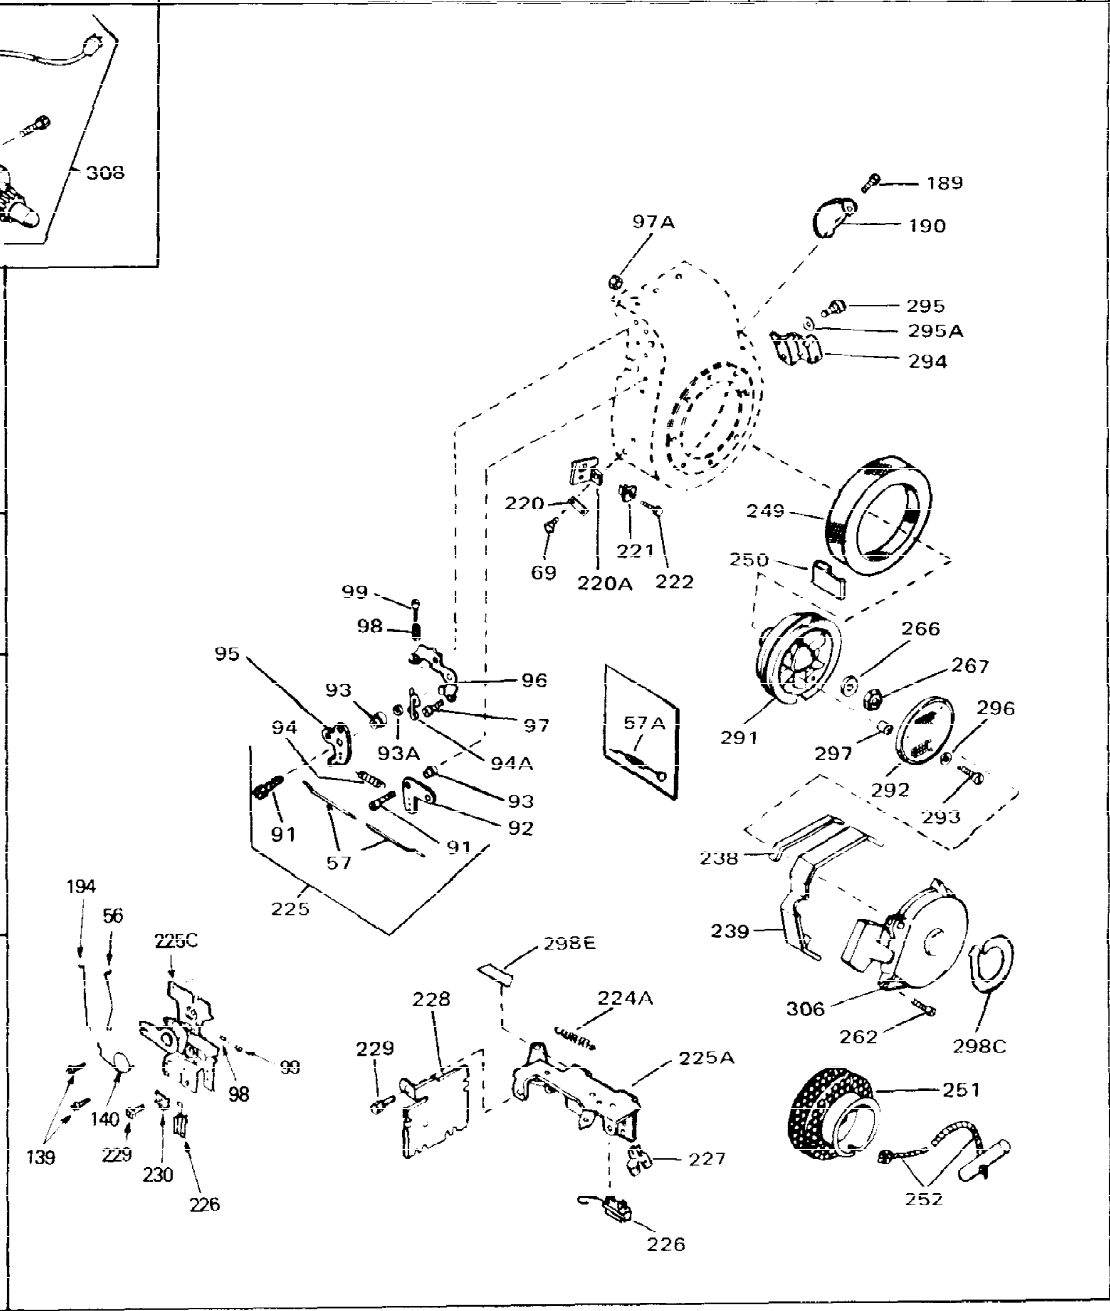

Ref #	Part Number	Qty	Description
36	650694A	0	Screw, Hex flange hd., 5/16-18 x 2
36	650695A	0	Screw, Hex flange hd., 5/16-18 x 2-1/4
36	650697A	0	Screw, Hex flange hd., 5/16-18 x 2-1/2
37	650128	0	Screw
37	650597	0	Screw, Hex washer hd., 10-24 x 5/8
37A	27261	0	Washer, Flat
41	28425	0	Cover, Valve chamber
56	31710	0	Link, Throttle
69	29747A	0	Screw
98	28569	0	Spring, Compression
98	31342	0	Spring, Compression
98	32924	0	Spring, Compression
99	650549	0	Screw
99	650688	0	Screw, Hex hd., 10-32 x 1-5/16" (Drilled
99	29500	0	Screw, Fil. hd. mach., Sems, 8-32 x 3/4
182	32683	0	Gasket, Fuel pump
183	32955	0	Cover, Fuel pump pad
184	9556	0	Plug, Oil drain (Sq. hd. pipe, 1/8-27)
185	30688	0	Screw, Hex hd. Sems, 1/4-20 x 1/2
225	730152	0	Control Assy., Speed
227	33177	0	Terminal
240	30845A	0	Bolt, Governor adjusting
241	33450	0	Nut, Lock
242	32328	0	Bracket, Speed adjusting
243	30886A	0	Spring, Governor bolt
262	29716	0	Screw
266	650815	0	Washer, Belleville
267	8115	0	Nut, Hex
305	33018	0	Harness, Adapter
306	590420	0	Starter, Rewind
308	32386	0	Starter Motor Kit (110-120 Volt)
308	32901	0	Starter Motor Kit (110-120 Volt)
308	33328	0	Starter Motor Kit (110-120 Volt)
308	33328A	0	Starter Motor Kit (110-120 Volt)
308	33518	0	Starter Motor Kit (110-120 Volt)
308	33518A	0	Starter Motor Kit (110-120 Volt)
308	33518B	0	Starter Motor Kit (110-120 Volt)
309	30811A	0	Flywheel