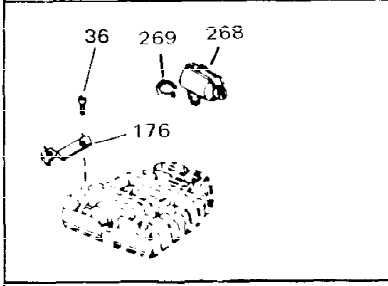

Ref #	Part Number	Qty	Description
36	650694A	0	Screw, Hex flange hd., 5/16-18 x 2
36	650695A	0	Screw, Hex flange hd., 5/16-18 x 2-1/4
36	650697A	0	Screw, Hex flange hd., 5/16-18 x 2-1/2
37	650128	0	Screw
37	650597	0	Screw, Hex washer hd., 10-24 x 5/8
37A	27261	0	Washer, Flat
41	28425	0	Cover, Valve chamber
56	31710	0	Link, Throttle
69	29747A	0	Screw
98	28569	0	Spring, Compression
98	31342	0	Spring, Compression
98	32924	0	Spring, Compression
99	650549	0	Screw
99	650688	0	Screw, Hex hd., 10-32 x 1-5/16" (Drilled
99	29500	0	Screw, Fil. hd. mach., Sems, 8-32 x 3/4
182	32683	0	Gasket, Fuel pump
183	32955	0	Cover, Fuel pump pad
184	9556	0	Plug, Oil drain (Sq. hd. pipe, 1/8-27)
185	30688	0	Screw, Hex hd. Sems, 1/4-20 x 1/2
225	730152	0	Control Assy., Speed
227	33177	0	Terminal
240	30845A	0	Bolt, Governor adjusting
241	33450	0	Nut, Lock
242	32328	0	Bracket, Speed adjusting
243	30886A	0	Spring, Governor bolt
262	29716	0	Screw
266	650815	0	Washer, Belleville
267	8115	0	Nut, Hex
305	33018	0	Harness, Adapter
306	590420	0	Starter, Rewind
308	32386	0	Starter Motor Kit (110-120 Volt)
308	32901	0	Starter Motor Kit (110-120 Volt)
308	33328	0	Starter Motor Kit (110-120 Volt)
308	33328A	0	Starter Motor Kit (110-120 Volt)
308	33518	0	Starter Motor Kit (110-120 Volt)
308	33518A	0	Starter Motor Kit (110-120 Volt)
308	33518B	0	Starter Motor Kit (110-120 Volt)
309	30811A	0	Flywheel