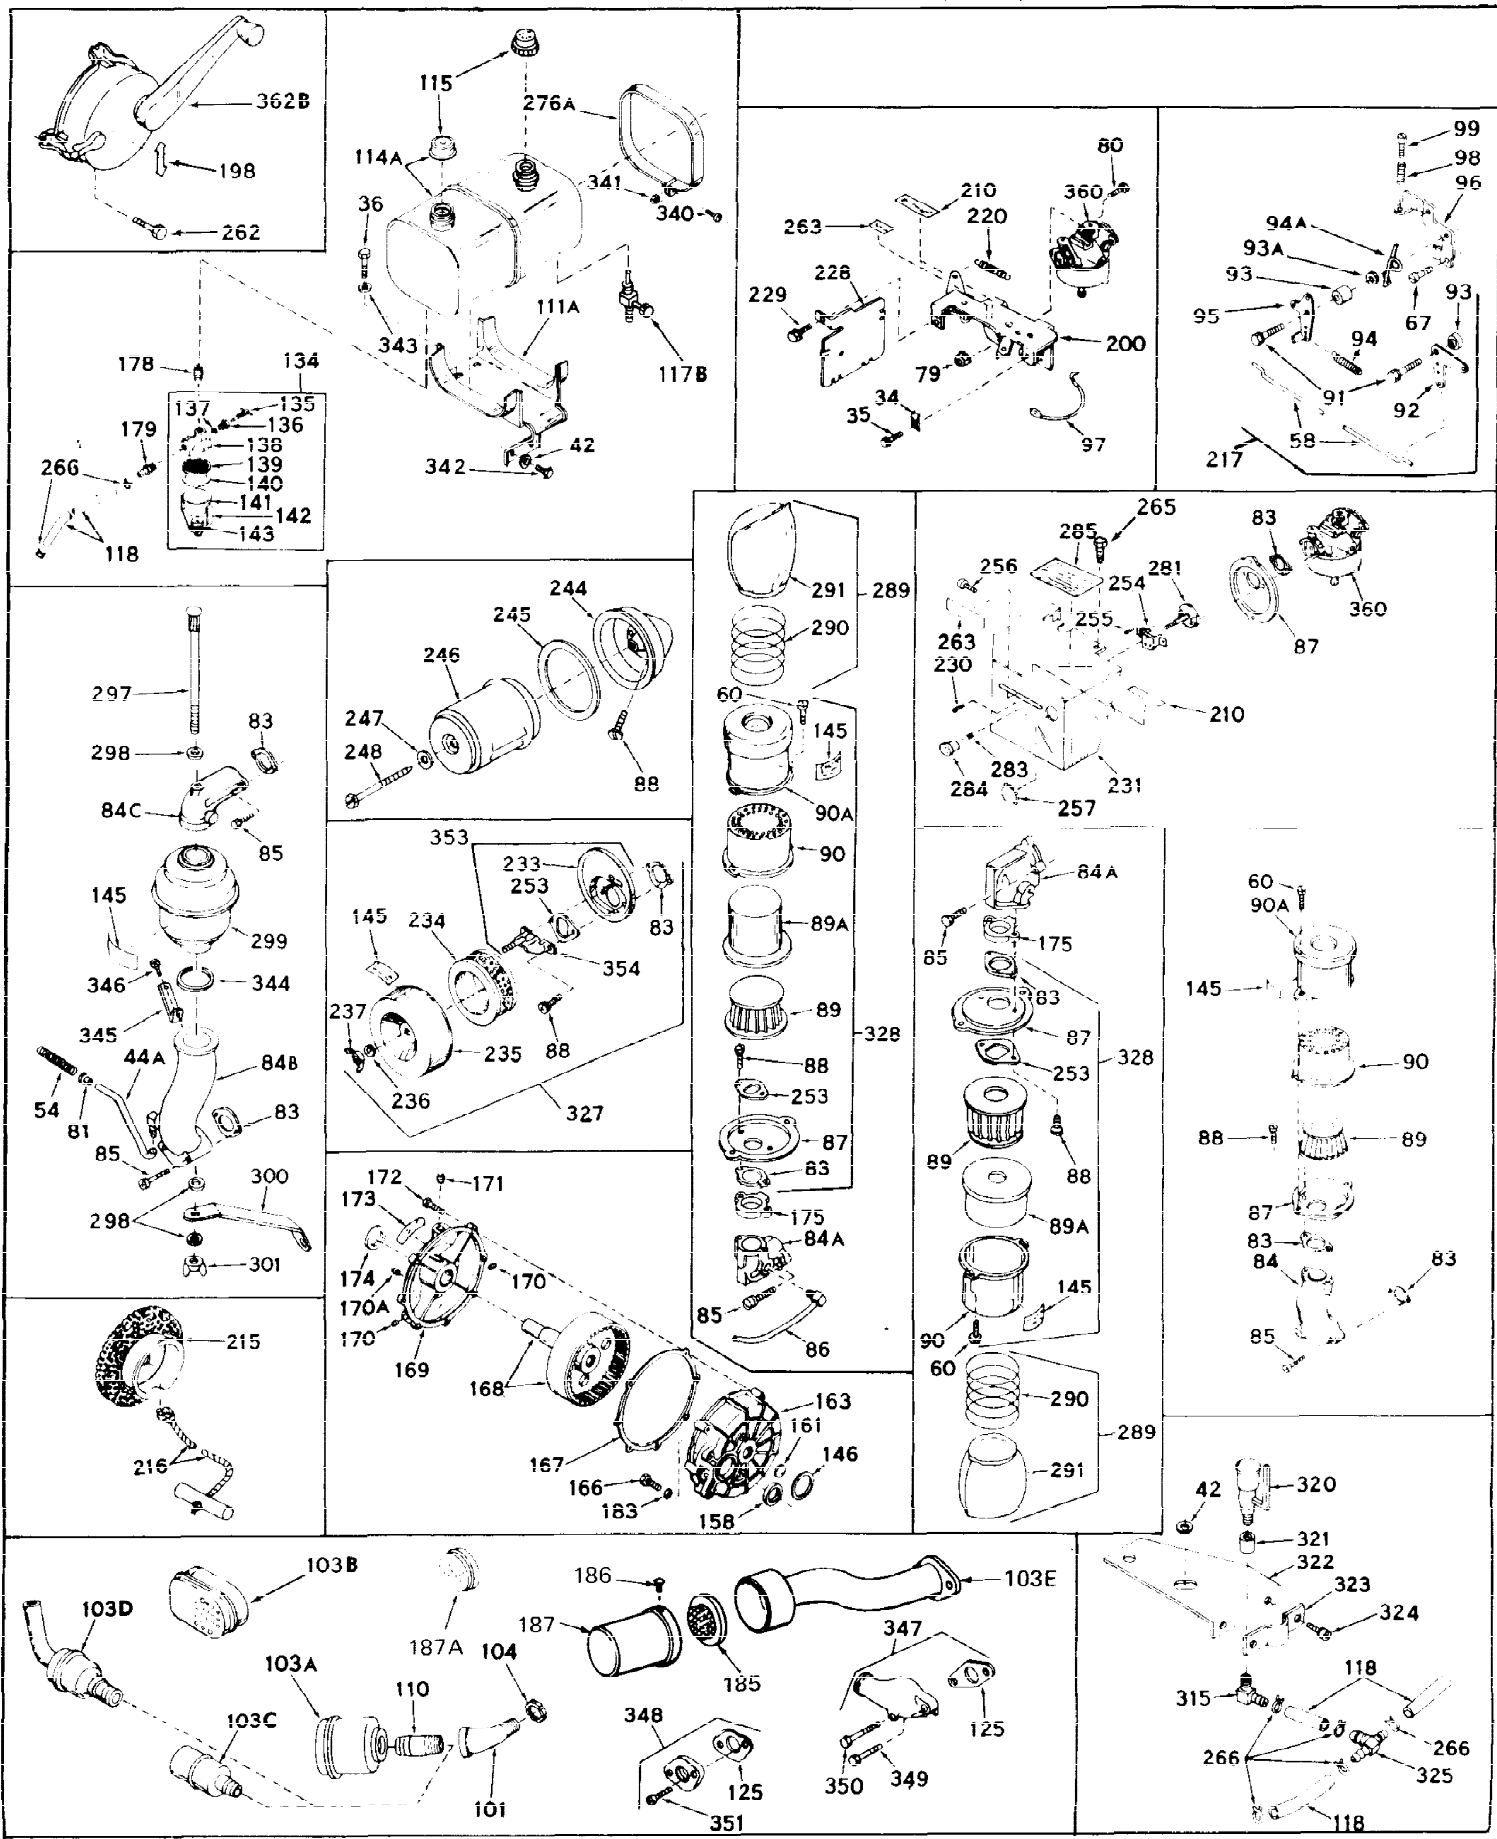

Ref #	Part Number	Qty	Description
34	27793	0	Clip, Conduit
35	28942	0	Screw
36	650694	0	Screw, Hex hd. cap, 5/16-18 x 2
36	650695	0	Screw, Hex hd. cap, 5/16-18 x 2-1/4 (Grade 8
36	650697	0	Screw, Hex hd. cap, 5/16-18 x 2-1/2
42	26073	0	Washer, Connecting rod bolt
54	28819	0	Spring, Fuel line
54	31778	0	Spring, Coil
58	31879	0	Link, Governor lever to bellcrank
60	650152	0	Screw
67	650399	0	Screw, Phil. fil. hd. Sems, 10-32 x 5/8
79	29752	0	Nut
80	650572	0	Screw
83	27272	0	Gasket, Air cleaner
85	29786	0	Screw
85	650163	0	Screw, Fil. hd. Sems, 10-32 x 7/8
85	650416	0	Screw, Rd. hd. Sems, 10-32 x 1
85	650605	0	Screw
87	31691	0	Bracket, Air cleaner
88	28820	0	Screw
88	650399	0	Screw, Phil. fil. hd. Sems, 10-32 x 5/8
88	650521	0	Screw
89	30727	0	Element, Air cleaner
90	31692	0	Body, Air cleaner
91	30312	0	Screw, Hex washer hd. Sems, 10-32 x 1/2
92	30712	0	Lever, Bellcrank
93	29530	0	Bushing, Lever
93A	28562	0	Bushing, Lever
94A	32977	0	Spring, Torsion
94	30202	0	Spring, Extension
95	30201A	0	Lever, Speed control
96	30199A	0	Bracket, Speed control
97	30831	0	Wire, Ground (Female fitting both ends)
98	28569	0	Spring, Compression
98	32924	0	Spring, Compression
99	29500	0	Screw, Fil. hd. mach., Sems, 8-32 x 3/4
99	650223	0	Screw, Fil. slotted hd. Sems, 8-32 x 5/8
99	650688	0	Screw, Hex hd., 10-32 x 1-5/16" (Drilled
101	30209	0	Elbow, Exhaust (45°)
103C	31287	0	Muffler
104	28443	0	Nut, Conduit (1/8" thick)
104	32862	0	Nut, Conduit (1/4" thick)
115	32387A	0	Cap, Fuel filler (Charcoal Plastic) (Spurt
115	33032	0	Cap, Fuel filler (Red Plastic) (Spurt
118	29774	0	Line, Fuel (Braided 8.25")
118	30705	0	Line, Fuel (Braided 16")
118	30962	0	Line, Fuel (Braided 32")
125	27930	0	Gasket, Exhaust
145	31752	0	Decal, Air cleaner
146	28451	0	Gasket, Housing
171	24590	0	Plug, Pipe
215	28301	0	Pulley, Starter
216	590343	0	Rope & Handle Assy., Starter
217	730152	0	Control Assy., Speed
228	30820	0	Baffle, Heat