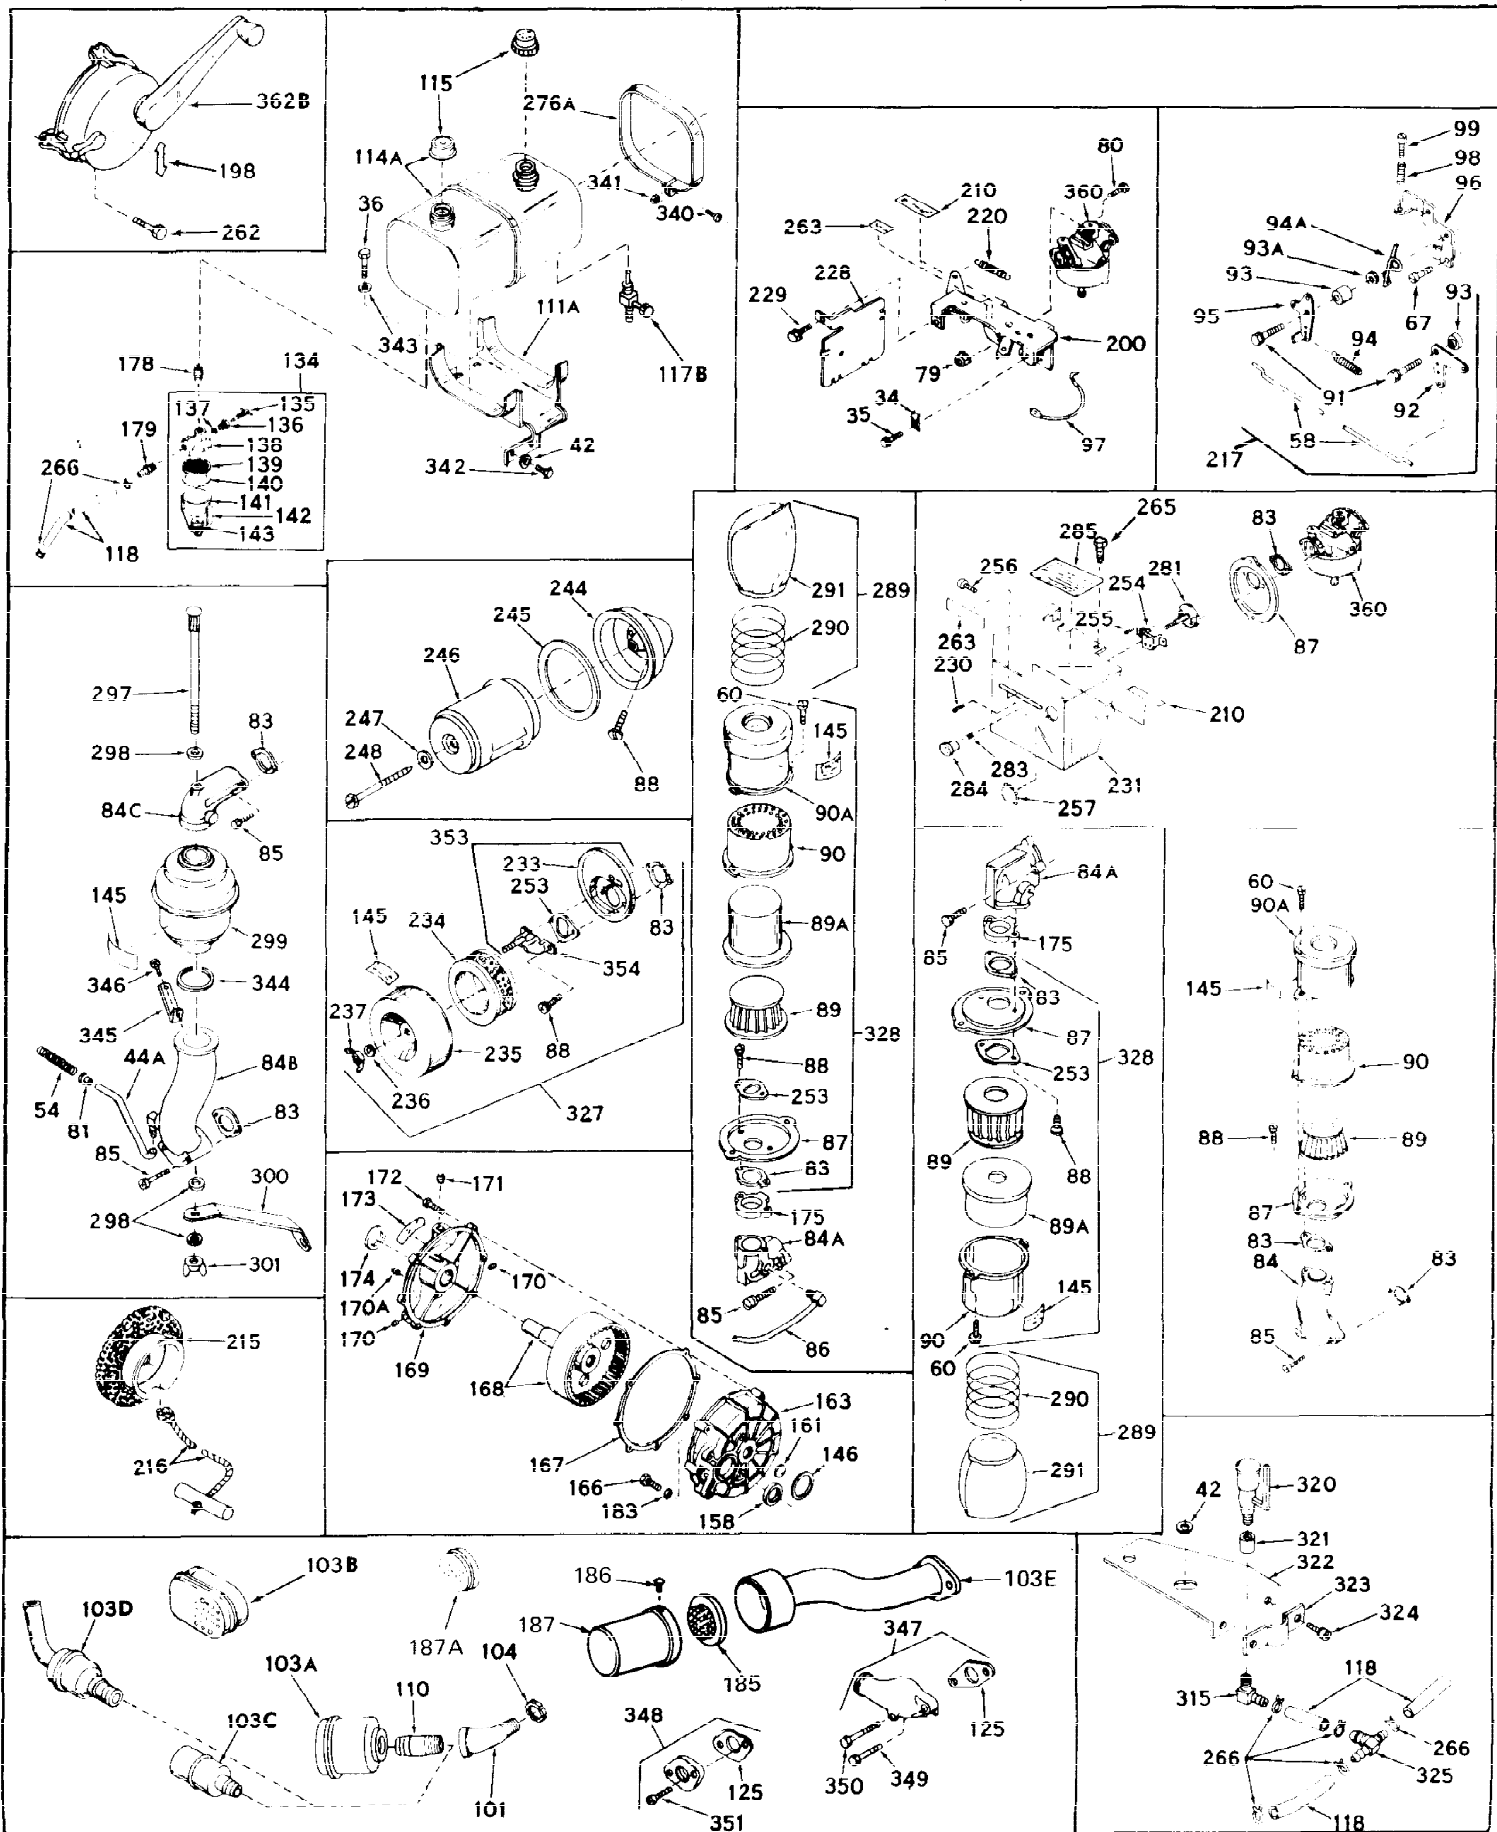

Ref #	Part Number	Qty	Description
34	27793	0	Clip, Conduit
35	28942	0	Screw
36	650694	0	Screw, Hex hd. cap, 5/16-18 x 2
36	650695	0	Screw, Hex hd. cap, 5/16-18 x 2-1/4 (Grade 8
36	650697	0	Screw, Hex hd. cap, 5/16-18 x 2-1/2
42	26073	0	Washer, Connecting rod bolt
54	28819	0	Spring, Fuel line
54	31778	0	Spring, Coil
60	650152	0	Screw
67	650399	0	Screw, Phil. fil. hd. Sems, 10-32 x 5/8
79	29752	0	Nut
80	650572	0	Screw
83	27272	0	Gasket, Air cleaner
85	29786	0	Screw
85	650163	0	Screw, Fil. hd. Sems, 10-32 x 7/8
85	650416	0	Screw, Rd. hd. Sems, 10-32 x 1
85	650605	0	Screw
87	31691	0	Bracket, Air cleaner
88	28820	0	Screw
88	650399	0	Screw, Phil. fil. hd. Sems, 10-32 x 5/8
88	650521	0	Screw
89A	31700	0	Element, Air cleaner
90	31692	0	Body, Air cleaner
91	30312	0	Screw, Hex washer hd. Sems, 10-32 x 1/2
98	28569	0	Spring, Compression
98	32924	0	Spring, Compression
99	29500	0	Screw, Fil. hd. mach., Sems, 8-32 x 3/4
99	650223	0	Screw, Fil. slotted hd. Sems, 8-32 x 5/8
99	650688	0	Screw, Hex hd., 10-32 x 1-5/16" (Drilled
104	28443	0	Nut, Conduit (1/8" thick)
104	32862	0	Nut, Conduit (1/4" thick)
115	32387A	0	Cap, Fuel filler (Charcoal Plastic) (Spurt
115	33032	0	Cap, Fuel filler (Red Plastic) (Spurt
118	29774	0	Line, Fuel (Braided 8.25")
118	30705	0	Line, Fuel (Braided 16")
118	30962	0	Line, Fuel (Braided 32")
125	27930	0	Gasket, Exhaust
145	31871	0	Decal, Air cleaner
146	28451	0	Gasket, Housing
171	24590	0	Plug, Pipe
215	28301	0	Pulley, Starter
216	590343	0	Rope & Handle Assy., Starter
228	30820	0	Baffle, Heat
229	28942	0	Screw
230	650257	0	Screw, Pan hd. Sems, 8-32 x 5/16
253	30767	0	Spacer, Air cleaner
255	28820	0	Screw
256	650760	0	Screw
257	31291	0	Plug, Cover
262	29716	0	Screw
265	650701	0	Screw, Hex washer hd. shakeproof,
266	26460	0	Clamp, Fuel line
289	730512	0	Kit, Pre-cleaner
290	31667	0	Spring, Pre-cleaner bag
291	31668	0	Bag, Pre-cleaner