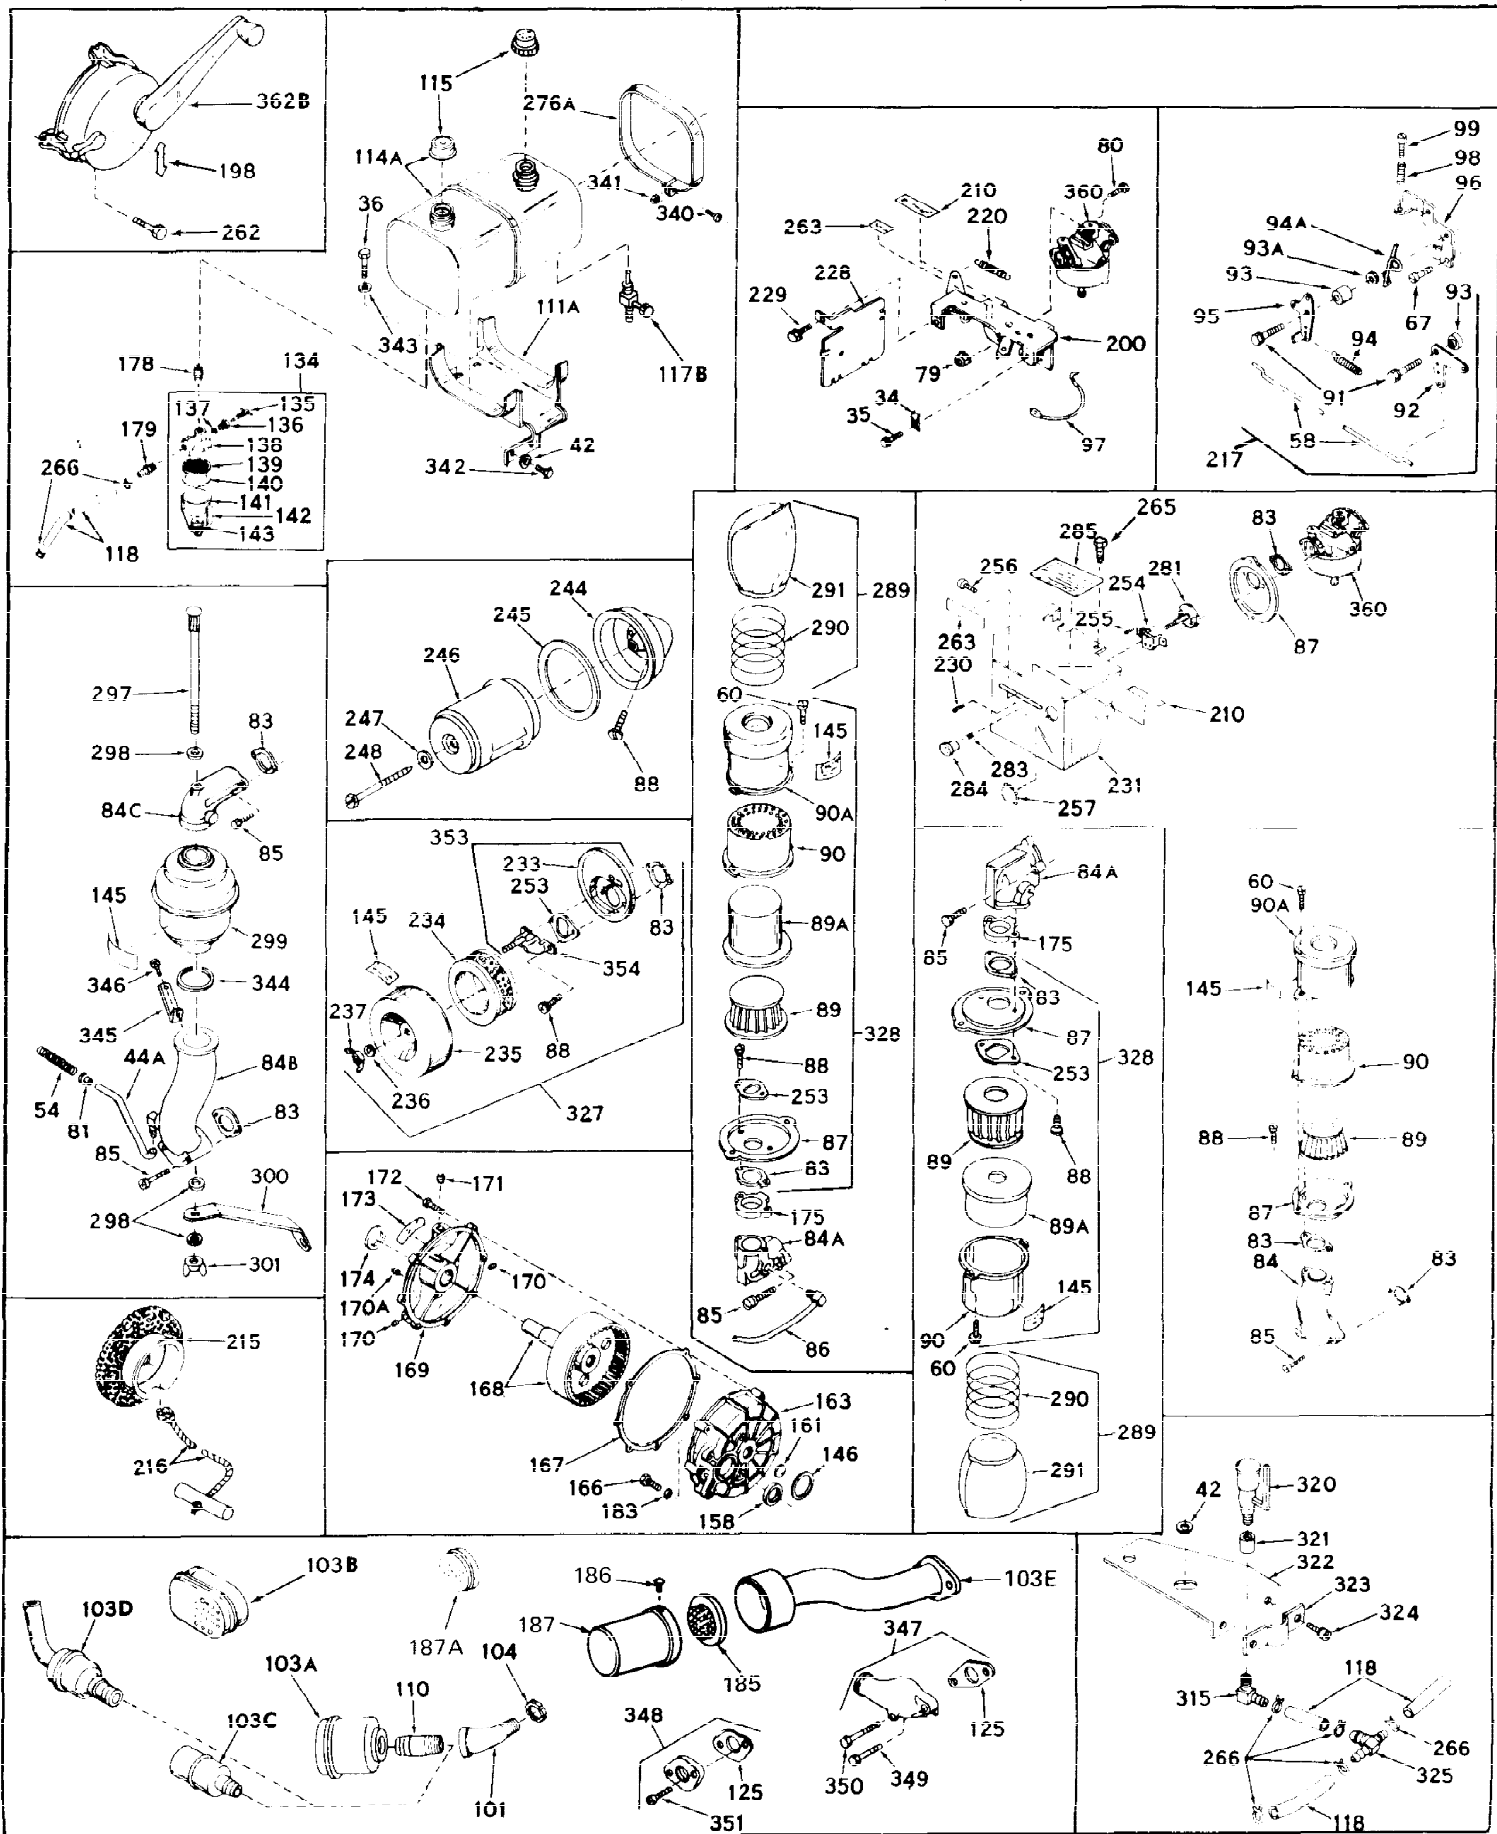

Ref #	Part Number	Qty	Description
34	27793	0	Clip, Conduit
35	28942	0	Screw
36	650694	0	Screw, Hex hd. cap, 5/16-18 x 2
36	650695	0	Screw, Hex hd. cap, 5/16-18 x 2-1/4 (Grade 8
36	650697	0	Screw, Hex hd. cap, 5/16-18 x 2-1/2
42	26073	0	Washer, Connecting rod bolt
54	28819	0	Spring, Fuel line
54	31778	0	Spring, Coil
60	650152	0	Screw
67	650399	0	Screw, Phil. fil. hd. Sems, 10-32 x 5/8
79	29752	0	Nut
80	650572	0	Screw
83	27272	0	Gasket, Air cleaner
85	29786	0	Screw
85	650163	0	Screw, Fil. hd. Sems, 10-32 x 7/8
85	650416	0	Screw, Rd. hd. Sems, 10-32 x 1
85	650605	0	Screw
87	31691	0	Bracket, Air cleaner
88	28820	0	Screw
88	650399	0	Screw, Phil. fil. hd. Sems, 10-32 x 5/8
88	650521	0	Screw
89A	31700	0	Element, Air cleaner
90	31692	0	Body, Air cleaner
91	30312	0	Screw, Hex washer hd. Sems, 10-32 x 1/2
98	28569	0	Spring, Compression
98	32924	0	Spring, Compression
99	29500	0	Screw, Fil. hd. mach., Sems, 8-32 x 3/4
99	650223	0	Screw, Fil. slotted hd. Sems, 8-32 x 5/8
99	650688	0	Screw, Hex hd., 10-32 x 1-5/16" (Drilled
101	30209	0	Elbow, Exhaust (45ø)
103A	29633	0	Muffler
104	28443	0	Nut, Conduit (1/8" thick)
104	32862	0	Nut, Conduit (1/4" thick)
110	30244	0	Nipple, Exhaust pipe (2-1/2")
115	32387A	0	Cap, Fuel filler (Charcoal Plastic) (Spurt
115	33032	0	Cap, Fuel filler (Red Plastic) (Spurt
118	29774	0	Line, Fuel (Braided 8.25")
118	30705	0	Line, Fuel (Braided 16")
118	30962	0	Line, Fuel (Braided 32")
125	27930	0	Gasket, Exhaust
145	31871	0	Decal, Air cleaner
146	28451	0	Gasket, Housing
171	24590	0	Plug, Pipe
215	28301	0	Pulley, Starter
216	590343	0	Rope & Handle Assy., Starter
228	30820	0	Baffle, Heat
229	28942	0	Screw
230	650257	0	Screw, Pan hd. Sems, 8-32 x 5/16
253	30767	0	Spacer, Air cleaner
255	28820	0	Screw
256	650760	0	Screw
257	31291	0	Plug, Cover
262	29716	0	Screw
265	650701	0	Screw, Hex washer hd. shakeproof,
266	26460	0	Clamp, Fuel line