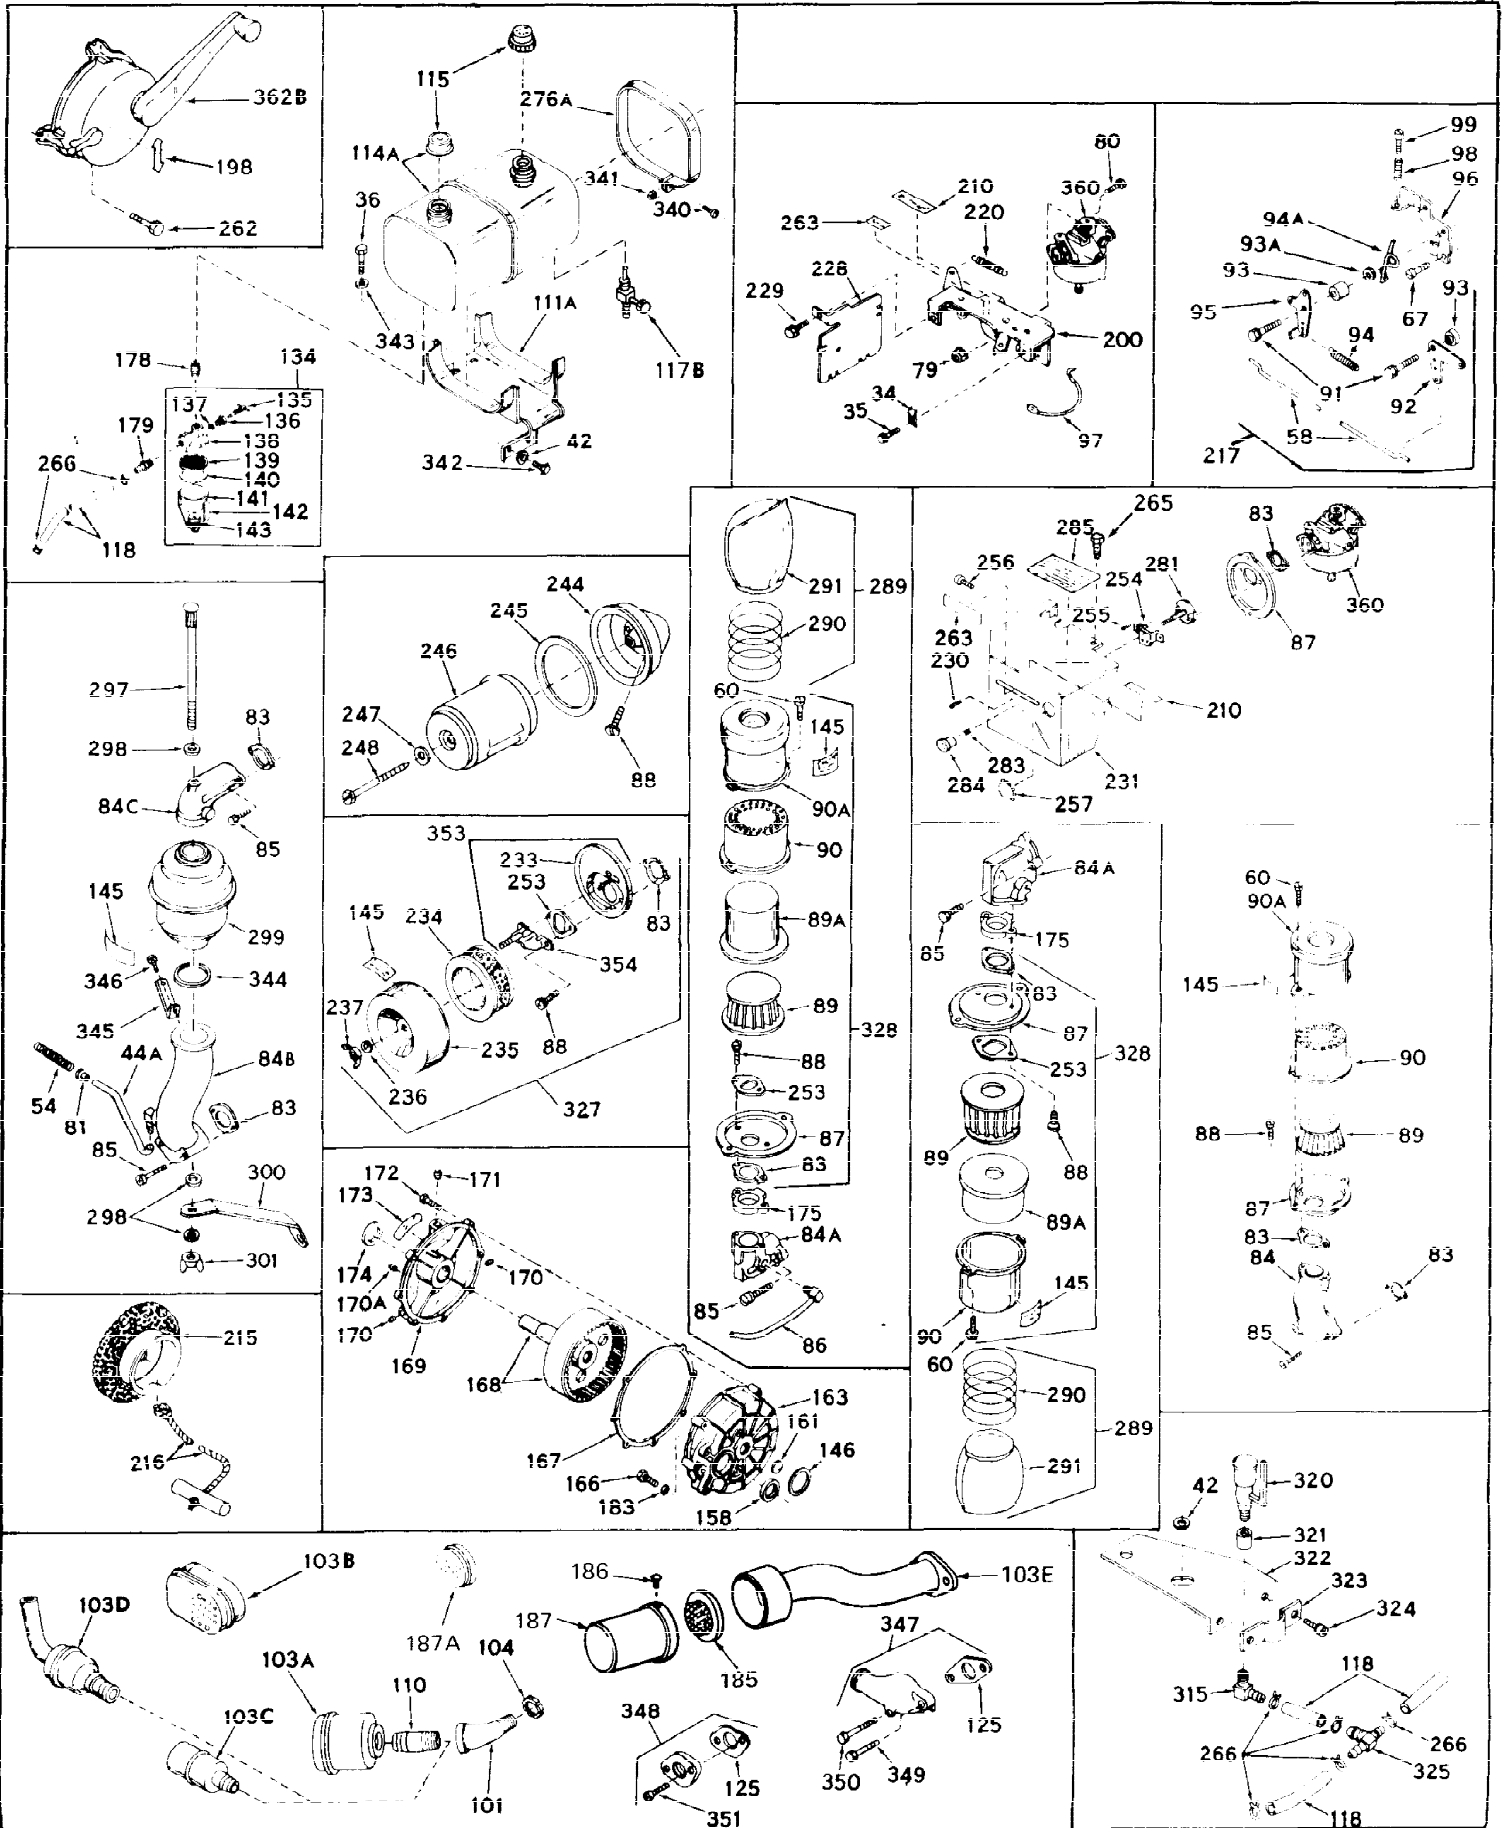

Ref #	Part Number	Qty	Description
34	27793	0	Clip, Conduit
35	28942	0	Screw
36	650694	0	Screw, Hex hd. cap, 5/16-18 x 2
36	650695	0	Screw, Hex hd. cap, 5/16-18 x 2-1/4 (Grade 8
36	650697	0	Screw, Hex hd. cap, 5/16-18 x 2-1/2
42	26073	0	Washer, Connecting rod bolt
54	28819	0	Spring, Fuel line
54	31778	0	Spring, Coil
60	650152	0	Screw
67	650399	0	Screw, Phil. fil. hd. Sems, 10-32 x 5/8
79	29752	0	Nut
80	650572	0	Screw
83	27272	0	Gasket, Air cleaner
85	29786	0	Screw
85	650163	0	Screw, Fil. hd. Sems, 10-32 x 7/8
85	650416	0	Screw, Rd. hd. Sems, 10-32 x 1
85	650605	0	Screw
87	31691	0	Bracket, Air cleaner
88	28820	0	Screw
88	650399	0	Screw, Phil. fil. hd. Sems, 10-32 x 5/8
88	650521	0	Screw
89	30727	0	Element, Air cleaner
90	31692	0	Body, Air cleaner
91	30312	0	Screw, Hex washer hd. Sems, 10-32 x 1/2
98	28569	0	Spring, Compression
98	32924	0	Spring, Compression
99	29500	0	Screw, Fil. hd. mach., Sems, 8-32 x 3/4
99	650223	0	Screw, Fil. slotted hd. Sems, 8-32 x 5/8
99	650688	0	Screw, Hex hd., 10-32 x 1-5/16" (Drilled
101	30209	0	Elbow, Exhaust (45ø)
103A	29633	0	Muffler
104	28443	0	Nut, Conduit (1/8" thick)
104	32862	0	Nut, Conduit (1/4" thick)
110	30244	0	Nipple, Exhaust pipe (2-1/2")
115	32387A	0	Cap, Fuel filler (Charcoal Plastic) (Spurt
115	33032	0	Cap, Fuel filler (Red Plastic) (Spurt
118	29774	0	Line, Fuel (Braided 8.25")
118	30705	0	Line, Fuel (Braided 16")
118	30962	0	Line, Fuel (Braided 32")
125	27930	0	Gasket, Exhaust
145	31752	0	Decal, Air cleaner
146	28451	0	Gasket, Housing
171	24590	0	Plug, Pipe
215	28301	0	Pulley, Starter
216	590343	0	Rope & Handle Assy., Starter
228	30820	0	Baffle, Heat
229	28942	0	Screw
230	650257	0	Screw, Pan hd. Sems, 8-32 x 5/16
253	30767	0	Spacer, Air cleaner
255	28820	0	Screw
256	650760	0	Screw
257	31291	0	Plug, Cover
262	29716	0	Screw
265	650701	0	Screw, Hex washer hd. shakeproof,
266	26460	0	Clamp, Fuel line