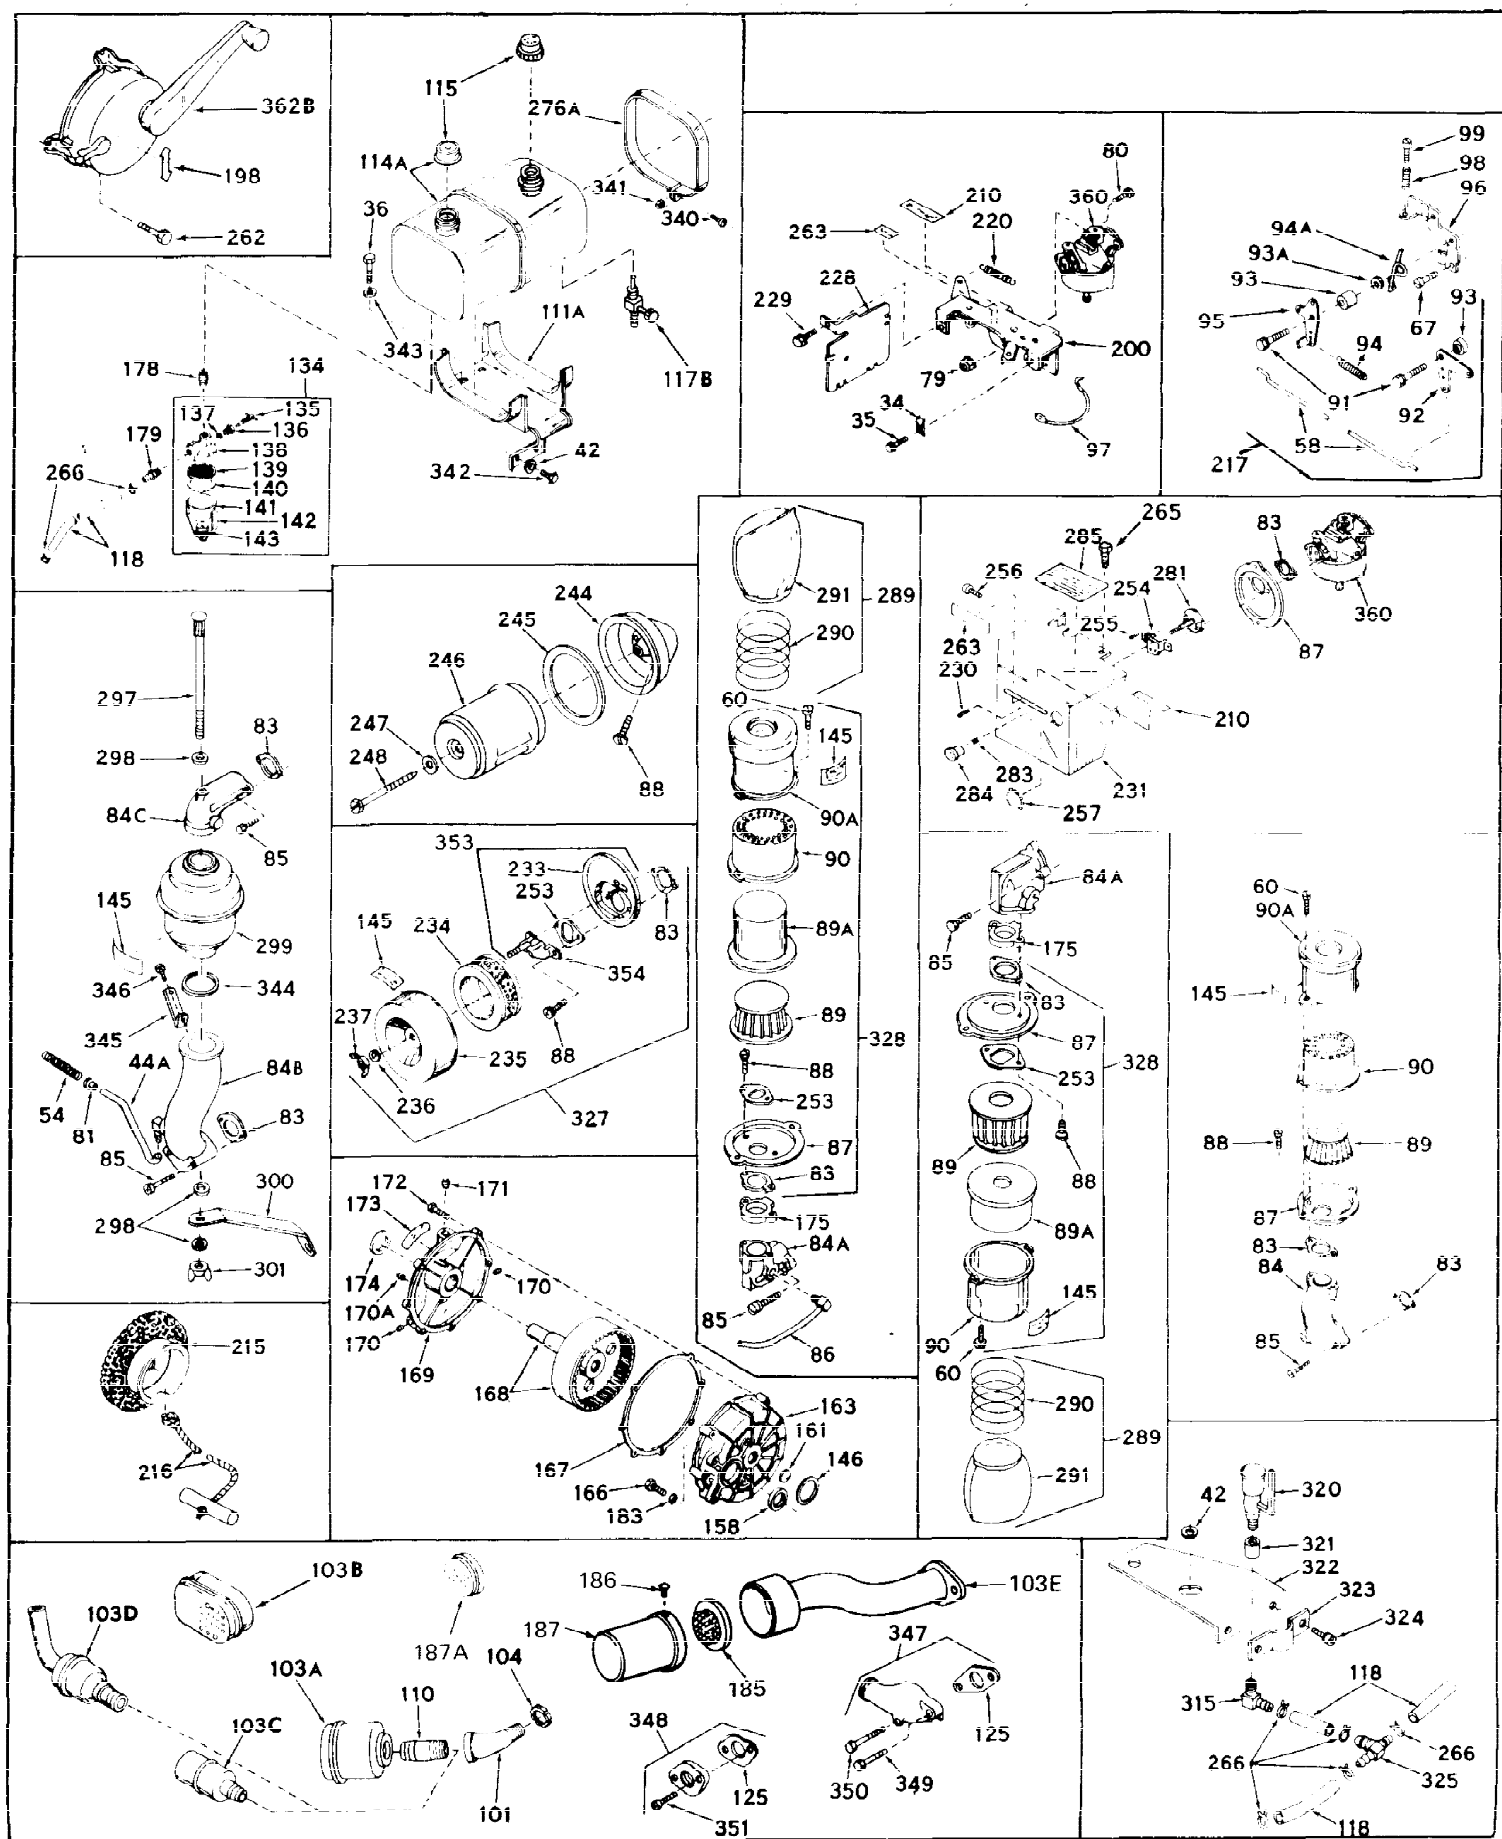

Ref #	Part Number	Qty	Description
34	27793	0	Clip, Conduit
35	28942	0	Screw
36	650694	0	Screw, Hex hd. cap, 5/16-18 x 2
36	650695	0	Screw, Hex hd. cap, 5/16-18 x 2-1/4 (Grade 8
36	650697	0	Screw, Hex hd. cap, 5/16-18 x 2-1/2
42	26073	0	Washer, Connecting rod bolt
54	28819	0	Spring, Fuel line
54	31778	0	Spring, Coil
60	650152	0	Screw
67	650399	0	Screw, Phil. fil. hd. Sems, 10-32 x 5/8
79	29752	0	Nut
80	650572	0	Screw
83	27272	0	Gasket, Air cleaner
85	29786	0	Screw
85	650163	0	Screw, Fil. hd. Sems, 10-32 x 7/8
85	650416	0	Screw, Rd. hd. Sems, 10-32 x 1
85	650605	0	Screw
87	31691	0	Bracket, Air cleaner
88	28820	0	Screw
88	650399	0	Screw, Phil. fil. hd. Sems, 10-32 x 5/8
88	650521	0	Screw
89	30727	0	Element, Air cleaner
90	31692	0	Body, Air cleaner
91	30312	0	Screw, Hex washer hd. Sems, 10-32 x 1/2
97	28468	0	Wire, Ground (Female fitting both ends)
98	28569	0	Spring, Compression
98	32924	0	Spring, Compression
99	29500	0	Screw, Fil. hd. mach., Sems, 8-32 x 3/4
99	650223	0	Screw, Fil. slotted hd. Sems, 8-32 x 5/8
99	650688	0	Screw, Hex hd., 10-32 x 1-5/16" (Drilled
101	30209	0	Elbow, Exhaust (45ø)
103C	31287	0	Muffler
104	28443	0	Nut, Conduit (1/8" thick)
104	32862	0	Nut, Conduit (1/4" thick)
115	32387A	0	Cap, Fuel filler (Charcoal Plastic) (Spurt
115	33032	0	Cap, Fuel filler (Red Plastic) (Spurt
118	29774	0	Line, Fuel (Braided 8.25")
118	30705	0	Line, Fuel (Braided 16")
118	30962	0	Line, Fuel (Braided 32")
125	27930	0	Gasket, Exhaust
145	31752	0	Decal, Air cleaner
146	28451	0	Gasket, Housing
171	24590	0	Plug, Pipe
200	33110	0	Control Assy., Speed (Remote)
215	28301	0	Pulley, Starter
216	590343	0	Rope & Handle Assy., Starter
220	30826	0	Spring, Extension
228	30820	0	Baffle, Heat
229	28942	0	Screw
230	650257	0	Screw, Pan hd. Sems, 8-32 x 5/16
253	30767	0	Spacer, Air cleaner
255	28820	0	Screw
256	650760	0	Screw
257	31291	0	Plug, Cover
262	29716	0	Screw