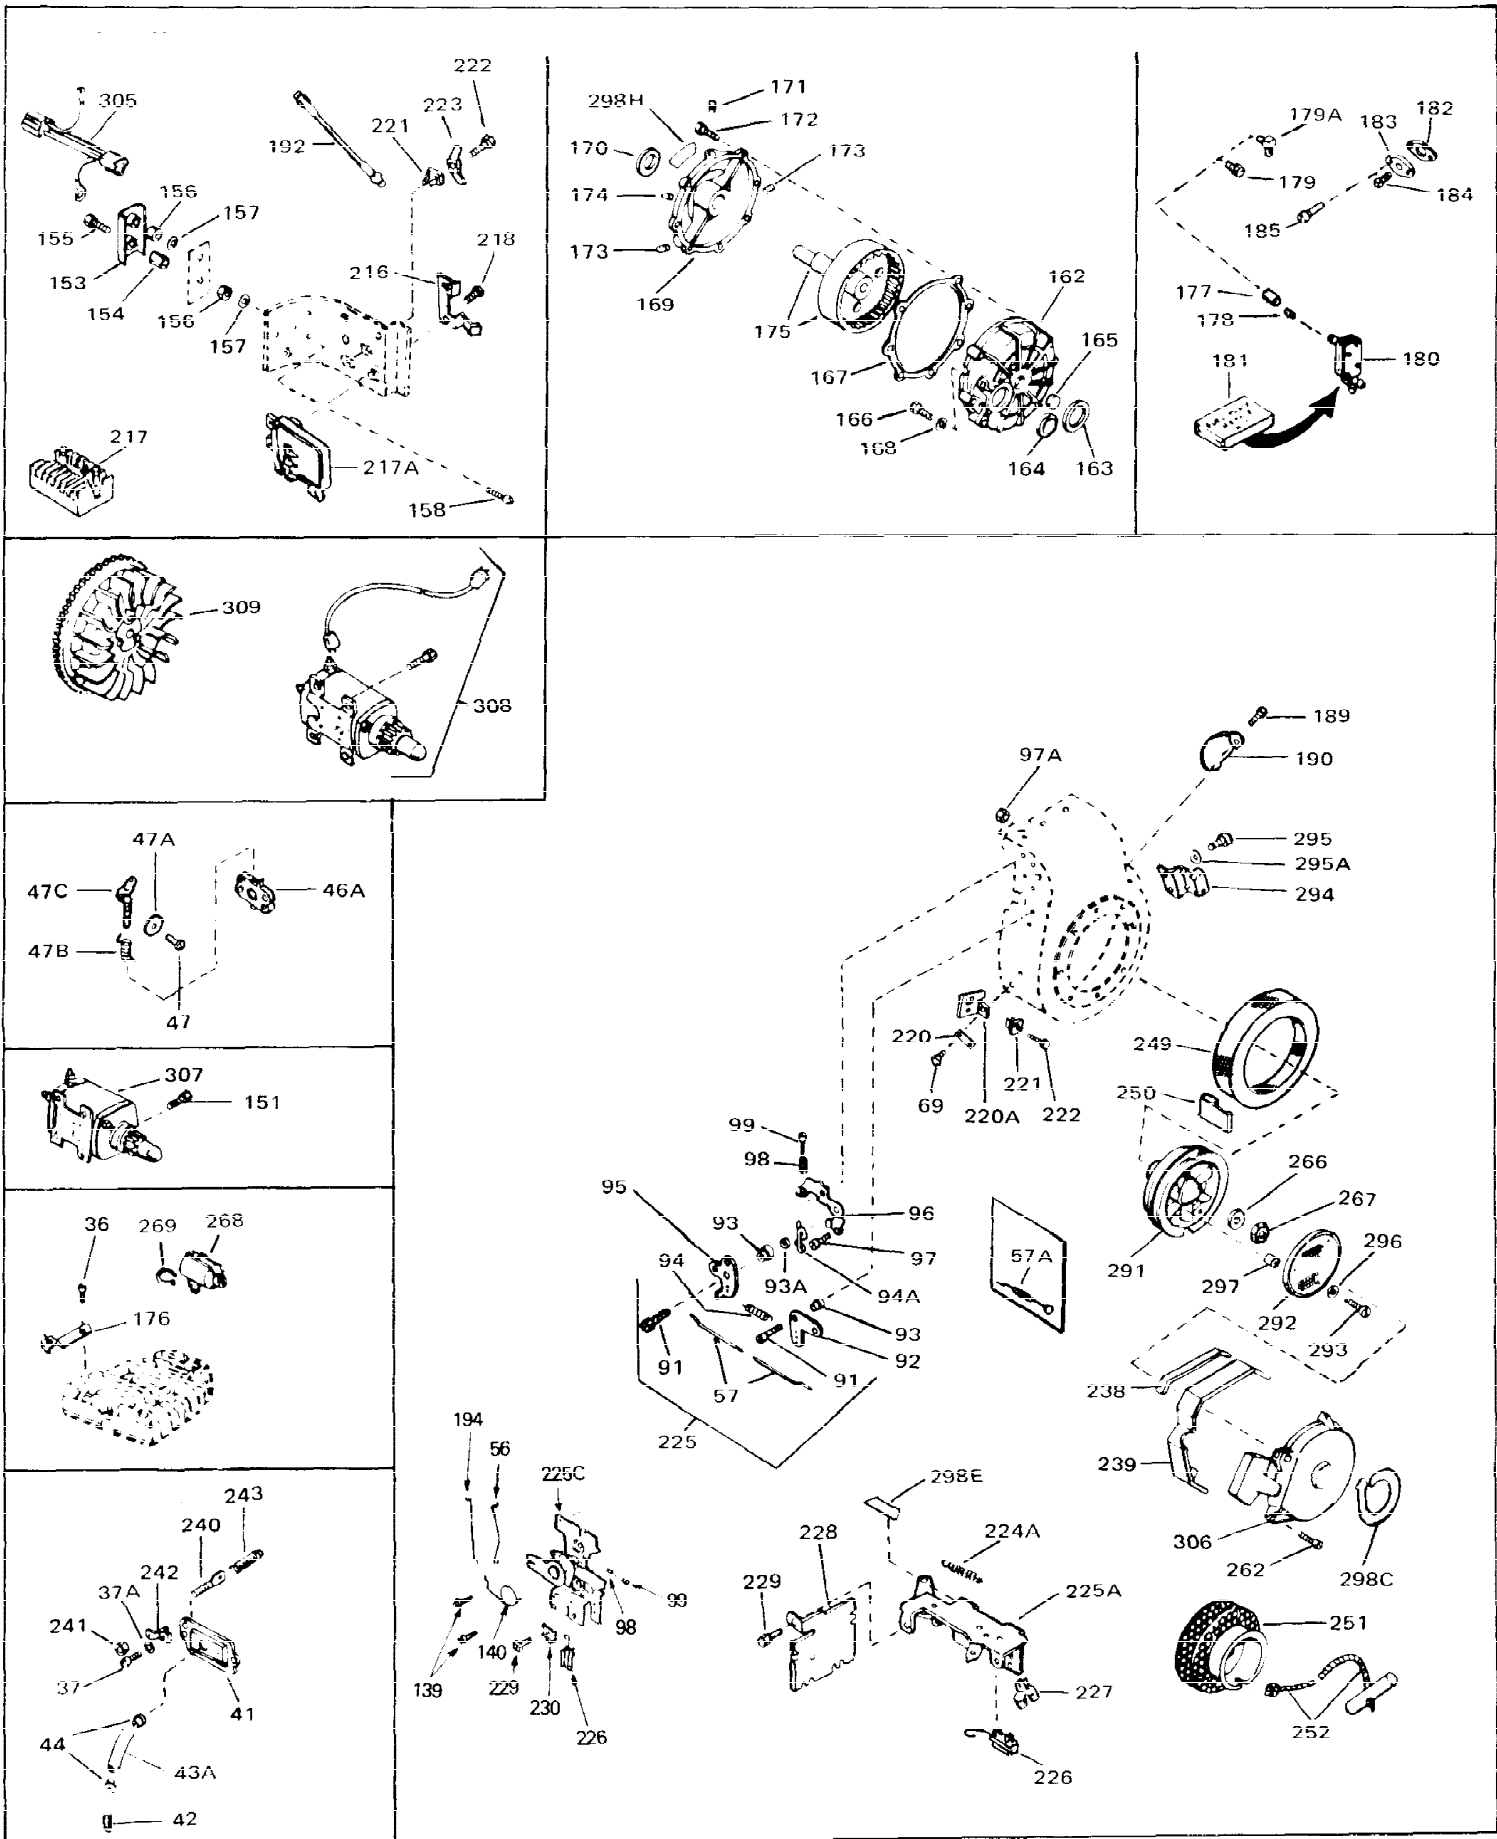

Ref #	Part Number	Qty	Description
36	650694A	0	Screw, Hex flange hd., 5/16-18 x 2
36	650695A	0	Screw, Hex flange hd., 5/16-18 x 2-1/4
36	650697A	0	Screw, Hex flange hd., 5/16-18 x 2-1/2
37	650128	0	Screw
37	650597	0	Screw, Hex washer hd., 10-24 x 5/8
37A	27261	0	Washer, Flat
41	28425	0	Cover, Valve chamber
56	30824	0	Link, Throttle
69	29747A	0	Screw
98	28569	0	Spring, Compression
98	31342	0	Spring, Compression
98	32924	0	Spring, Compression
99	29500	0	Screw, Fil. hd. mach., Sems, 8-32 x 3/4
99	650549	0	Screw
99	650688	0	Screw, Hex hd., 10-32 x 1-5/16" (Drilled
182	32683	0	Gasket, Fuel pump
183	32955	0	Cover, Fuel pump pad
184	9556	0	Plug, Oil drain (Sq. hd. pipe, 1/8-27)
185	30688	0	Screw, Hex hd. Sems, 1/4-20 x 1/2
224A	30826	0	Spring, Extension
225	730152	0	Control Assy., Speed
225A	33110A	0	Control Assy., Speed (Remote)
226	610973	0	Terminal Assy.
227	33177	0	Terminal
229	28942	0	Screw
230	27793	0	Clip, Conduit
262	29716	0	Screw
266	650815	0	Washer, Belleville
267	8115	0	Nut, Hex
305	33018	0	Harness, Adapter
306	590420	0	Starter, Rewind
308	32386	0	Starter Motor Kit (110-120 Volt)
308	32901	0	Starter Motor Kit (110-120 Volt)
308	33328	0	Starter Motor Kit (110-120 Volt)
308	33328A	0	Starter Motor Kit (110-120 Volt)
308	33518	0	Starter Motor Kit (110-120 Volt)
308	33518A	0	Starter Motor Kit (110-120 Volt)
308	33518B	0	Starter Motor Kit (110-120 Volt)
309	30811A	0	Flywheel