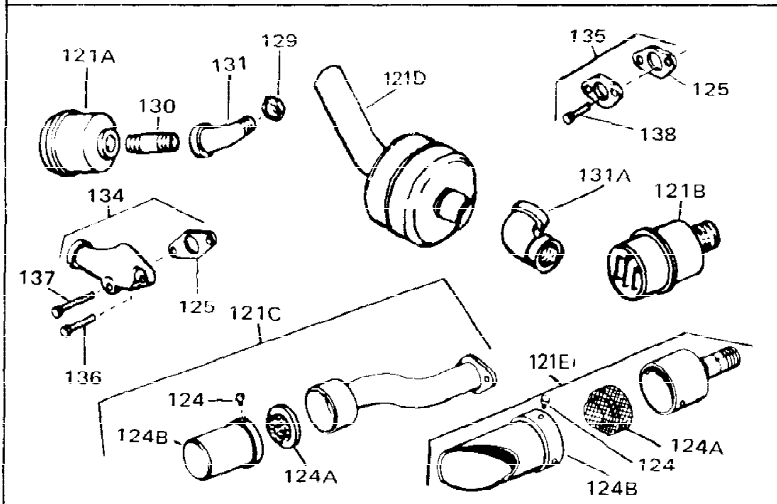

Ref #	Part Number	Qty	Description
35	26073	0	Washer, Connecting rod bolt
35	650570	0	Washer, Flat
35	650691	0	Washer, Flat
36	650694A	0	Screw, Hex flange hd., 5/16-18 x 2
36	650695A	0	Screw, Hex flange hd., 5/16-18 x 2-1/4
36	650697A	0	Screw, Hex flange hd., 5/16-18 x 2-1/2
38	27896	0	Gasket, Breather cover
43	27627	0	Tube, Breather
81	28820	0	Screw
81	30196	0	Screw
81	650521	0	Screw
82	27272	0	Gasket, Air cleaner
84A	31700	0	Element, Air cleaner
86A	34697	0	Elbow, Air cleaner
89A	730128	0	Cleaner Assy., Air
111A	33353	0	Bracket, Lower fuel tank
112A	33352A	0	Bracket, Upper fuel tank
113A	650273	0	Screw
113	650561	0	Screw
117A	33351	0	Valve, Fuel shut-off
117B	33053	0	Valve, Fuel strainer & shut-off
118	33679	0	Bushing, Fuel fitting
121E	391026	0	Muffler
121A	29633	0	Muffler
124A	33171	0	Screen, Muffler
124B	33185	0	Cover & Tube, Muffler
124	650578	0	Screw
125	27930	0	Gasket, Exhaust
129	32862	0	Nut, Conduit (1/4" thick)
130	30244	0	Nipple, Exhaust pipe (2-1/2")
131	30209	0	Elbow, Exhaust (45°)
134	31288	0	Muffler Adapter Kit
135	730130	0	Muffler Adapter Kit
136	6021A	0	Screw, Hex flange hd., 5/16-18 x 1-1/2
137	650697A	0	Screw, Hex flange hd., 5/16-18 x 2-1/2
138	30196	0	Screw
233	34819	0	Elbow Assy., Air cleaner
234	730561	0	Air Cleaner Kit, Dual Element upright,
273	650687	0	Screw, Pan hd. self-tap, 10-32 x 5/16