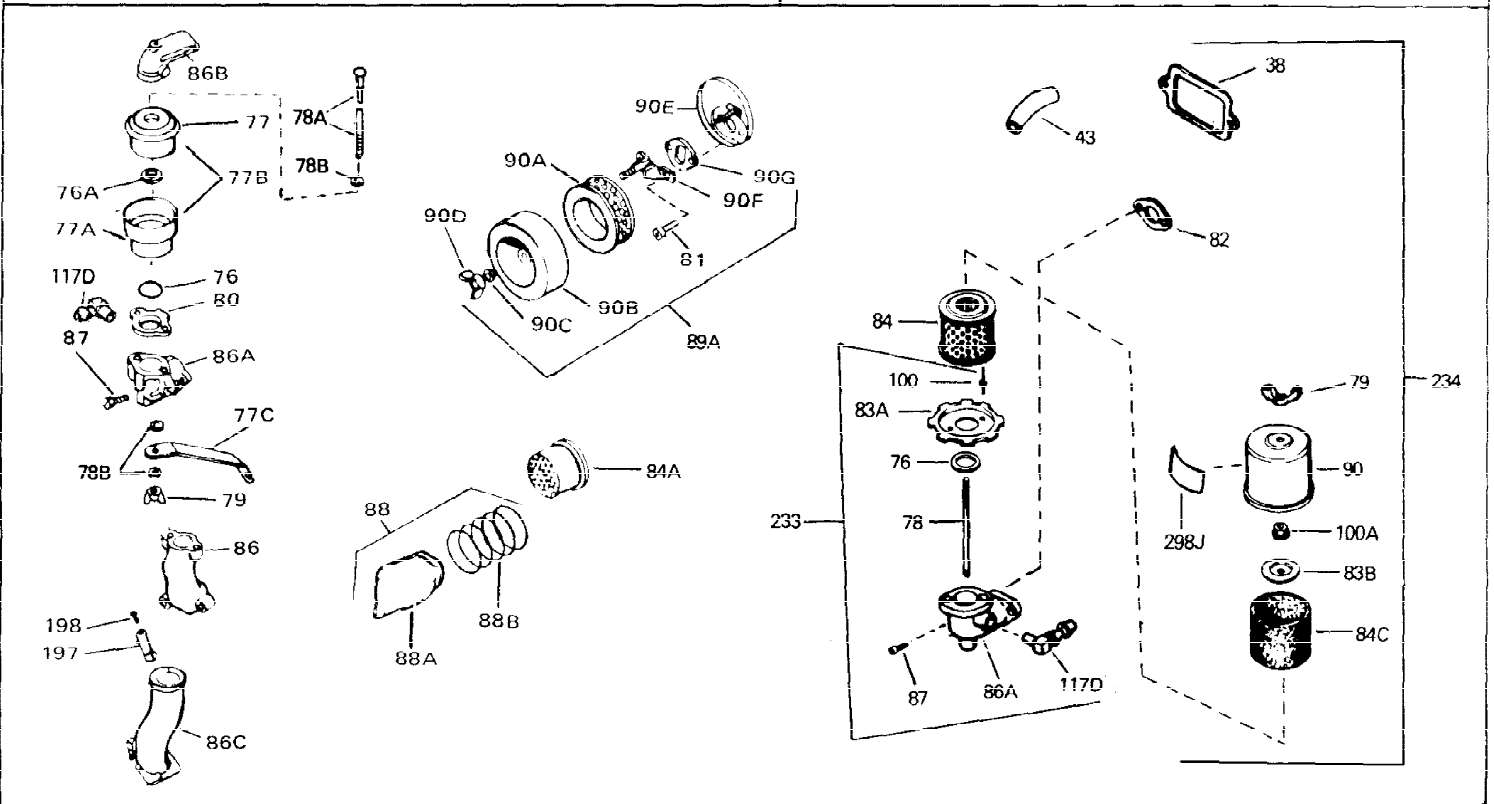

Ref #	Part Number	Qty	Description
35	26073	0	Washer, Connecting rod bolt
35	650570	0	Washer, Flat
35	650691	0	Washer, Flat
36	650694A	0	Screw, Hex flange hd., 5/16-18 x 2
36	650695A	0	Screw, Hex flange hd., 5/16-18 x 2-1/4
36	650697A	0	Screw, Hex flange hd., 5/16-18 x 2-1/2
38	27896	0	Gasket, Breather cover
43	27627	0	Tube, Breather
81	28820	0	Screw
81	30196	0	Screw
81	650521	0	Screw
82	27272	0	Gasket, Air cleaner
84A	31700	0	Element, Air cleaner
86A	34697	0	Elbow, Air cleaner
89A	730128	0	Cleaner Assy., Air
111A	33353	0	Bracket, Lower fuel tank
112A	33352A	0	Bracket, Upper fuel tank
113A	650273	0	Screw
113	650561	0	Screw
117A	33351	0	Valve, Fuel shut-off
117B	33053	0	Valve, Fuel strainer & shut-off
118	33679	0	Bushing, Fuel fitting
121E	391026	0	Muffler
121A	29633	0	Muffler
124A	33171	0	Screen, Muffler
124B	33185	0	Cover & Tube, Muffler
124	650578	0	Screw
125	27930	0	Gasket, Exhaust
129	32862	0	Nut, Conduit (1/4" thick)
130	30244	0	Nipple, Exhaust pipe (2-1/2")
131	30209	0	Elbow, Exhaust (45°)
134	31288	0	Muffler Adapter Kit
135	730130	0	Muffler Adapter Kit
136	6021A	0	Screw, Hex flange hd., 5/16-18 x 1-1/2
137	650697A	0	Screw, Hex flange hd., 5/16-18 x 2-1/2
138	30196	0	Screw
233	34819	0	Elbow Assy., Air cleaner
234	730561	0	Air Cleaner Kit, Dual Element upright,
273	650687	0	Screw, Pan hd. self-tap, 10-32 x 5/16