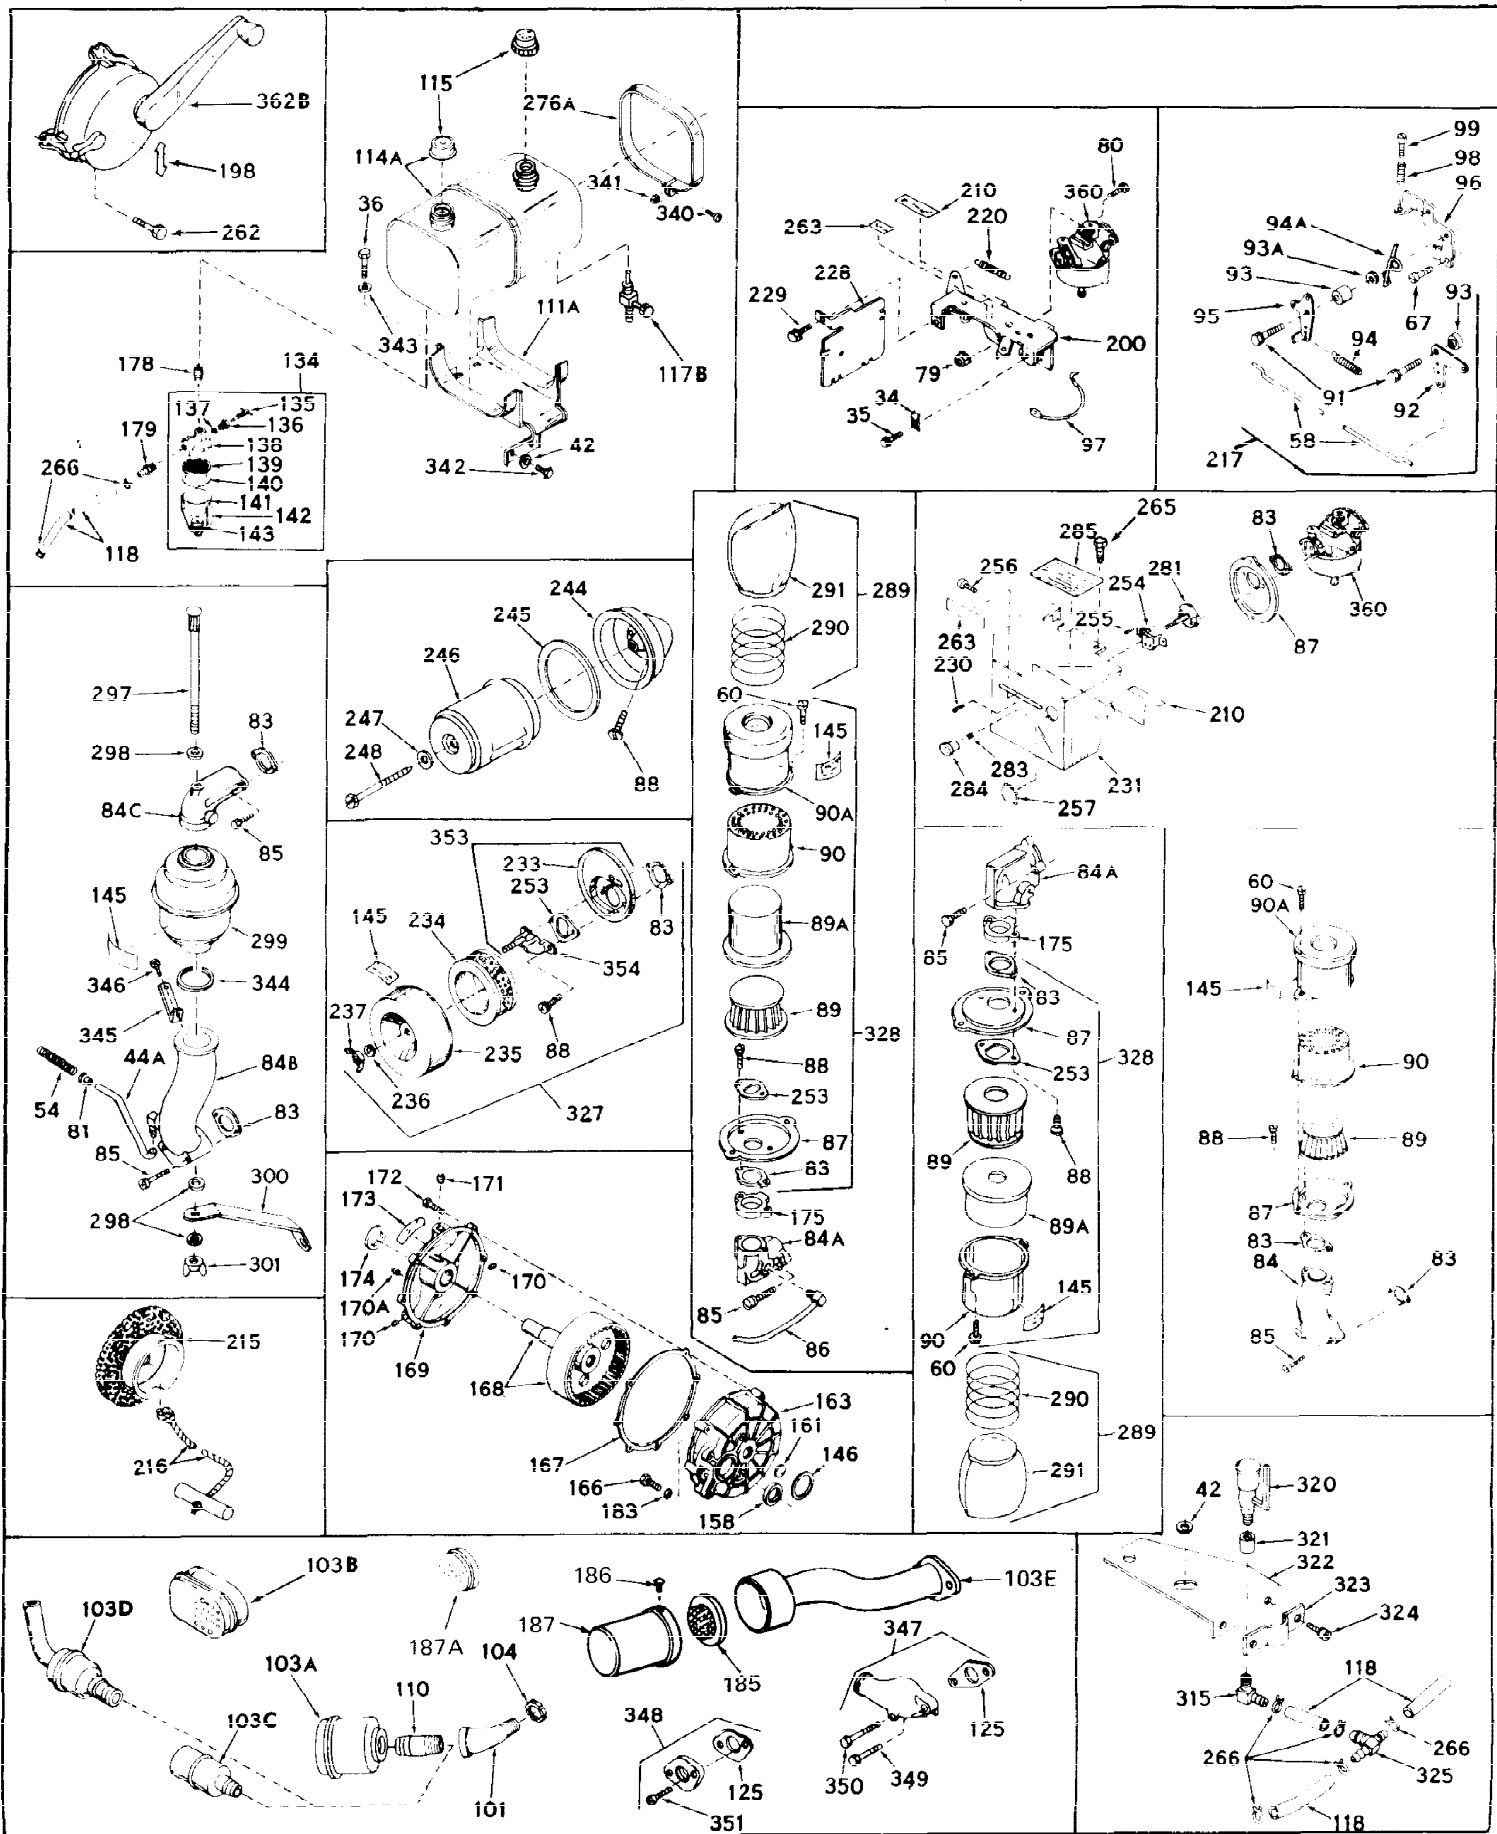

Ref #	Part Number	Qty	Description
34	27793	0	Clip, Conduit
35	28942	0	Screw
36	650694	0	Screw, Hex hd. cap, 5/16-18 x 2
36	650695	0	Screw, Hex hd. cap, 5/16-18 x 2-1/4 (Grade 8
36	650697	0	Screw, Hex hd. cap, 5/16-18 x 2-1/2
42	26073	0	Washer, Connecting rod bolt
54	28819	0	Spring, Fuel line
54	31778	0	Spring, Coil
60	650152	0	Screw
67	650399	0	Screw, Phil. fil. hd. Sems, 10-32 x 5/8
79	29752	0	Nut
80	650572	0	Screw
83	27272	0	Gasket, Air cleaner
85	29786	0	Screw
85	650163	0	Screw, Fil. hd. Sems, 10-32 x 7/8
85	650416	0	Screw, Rd. hd. Sems, 10-32 x 1
85	650605	0	Screw
88	28820	0	Screw
88	650399	0	Screw, Phil. fil. hd. Sems, 10-32 x 5/8
88	650521	0	Screw
91	30312	0	Screw, Hex washer hd. Sems, 10-32 x 1/2
97	28468	0	Wire, Ground (Female fitting both ends)
98	28569	0	Spring, Compression
98	32924	0	Spring, Compression
99	29500	0	Screw, Fil. hd. mach., Sems, 8-32 x 3/4
99	650223	0	Screw, Fil. slotted hd. Sems, 8-32 x 5/8
99	650688	0	Screw, Hex hd., 10-32 x 1-5/16" (Drilled
104	28443	0	Nut, Conduit (1/8" thick)
104	32862	0	Nut, Conduit (1/4" thick)
115	32387A	0	Cap, Fuel filler (Charcoal Plastic) (Spurt
115	33032	0	Cap, Fuel filler (Red Plastic) (Spurt
118	29774	0	Line, Fuel (Braided 8.25")
118	30705	0	Line, Fuel (Braided 16")
118	30962	0	Line, Fuel (Braided 32")
125	27930	0	Gasket, Exhaust
146	28451	0	Gasket, Housing
171	24590	0	Plug, Pipe
200	33108	0	Control Assy., Speed (Remote Snow King)
215	28301	0	Pulley, Starter
216	590343	0	Rope & Handle Assy., Starter
220	30826	0	Spring, Extension
228	30820	0	Baffle, Heat
229	28942	0	Screw
230	650257	0	Screw, Pan hd. Sems, 8-32 x 5/16
231	32911	0	Cover, Carburetor
253	30767	0	Spacer, Air cleaner
254	32398	0	Bracket, Choke
255	28820	0	Screw
256	650760	0	Screw
257	31291	0	Plug, Cover
262	29716	0	Screw
263	31683	0	Decal, Choke
265	650701	0	Screw, Hex washer hd. shakeproof,
266	26460	0	Clamp, Fuel line
281	32397	0	Plate Assy., Choke