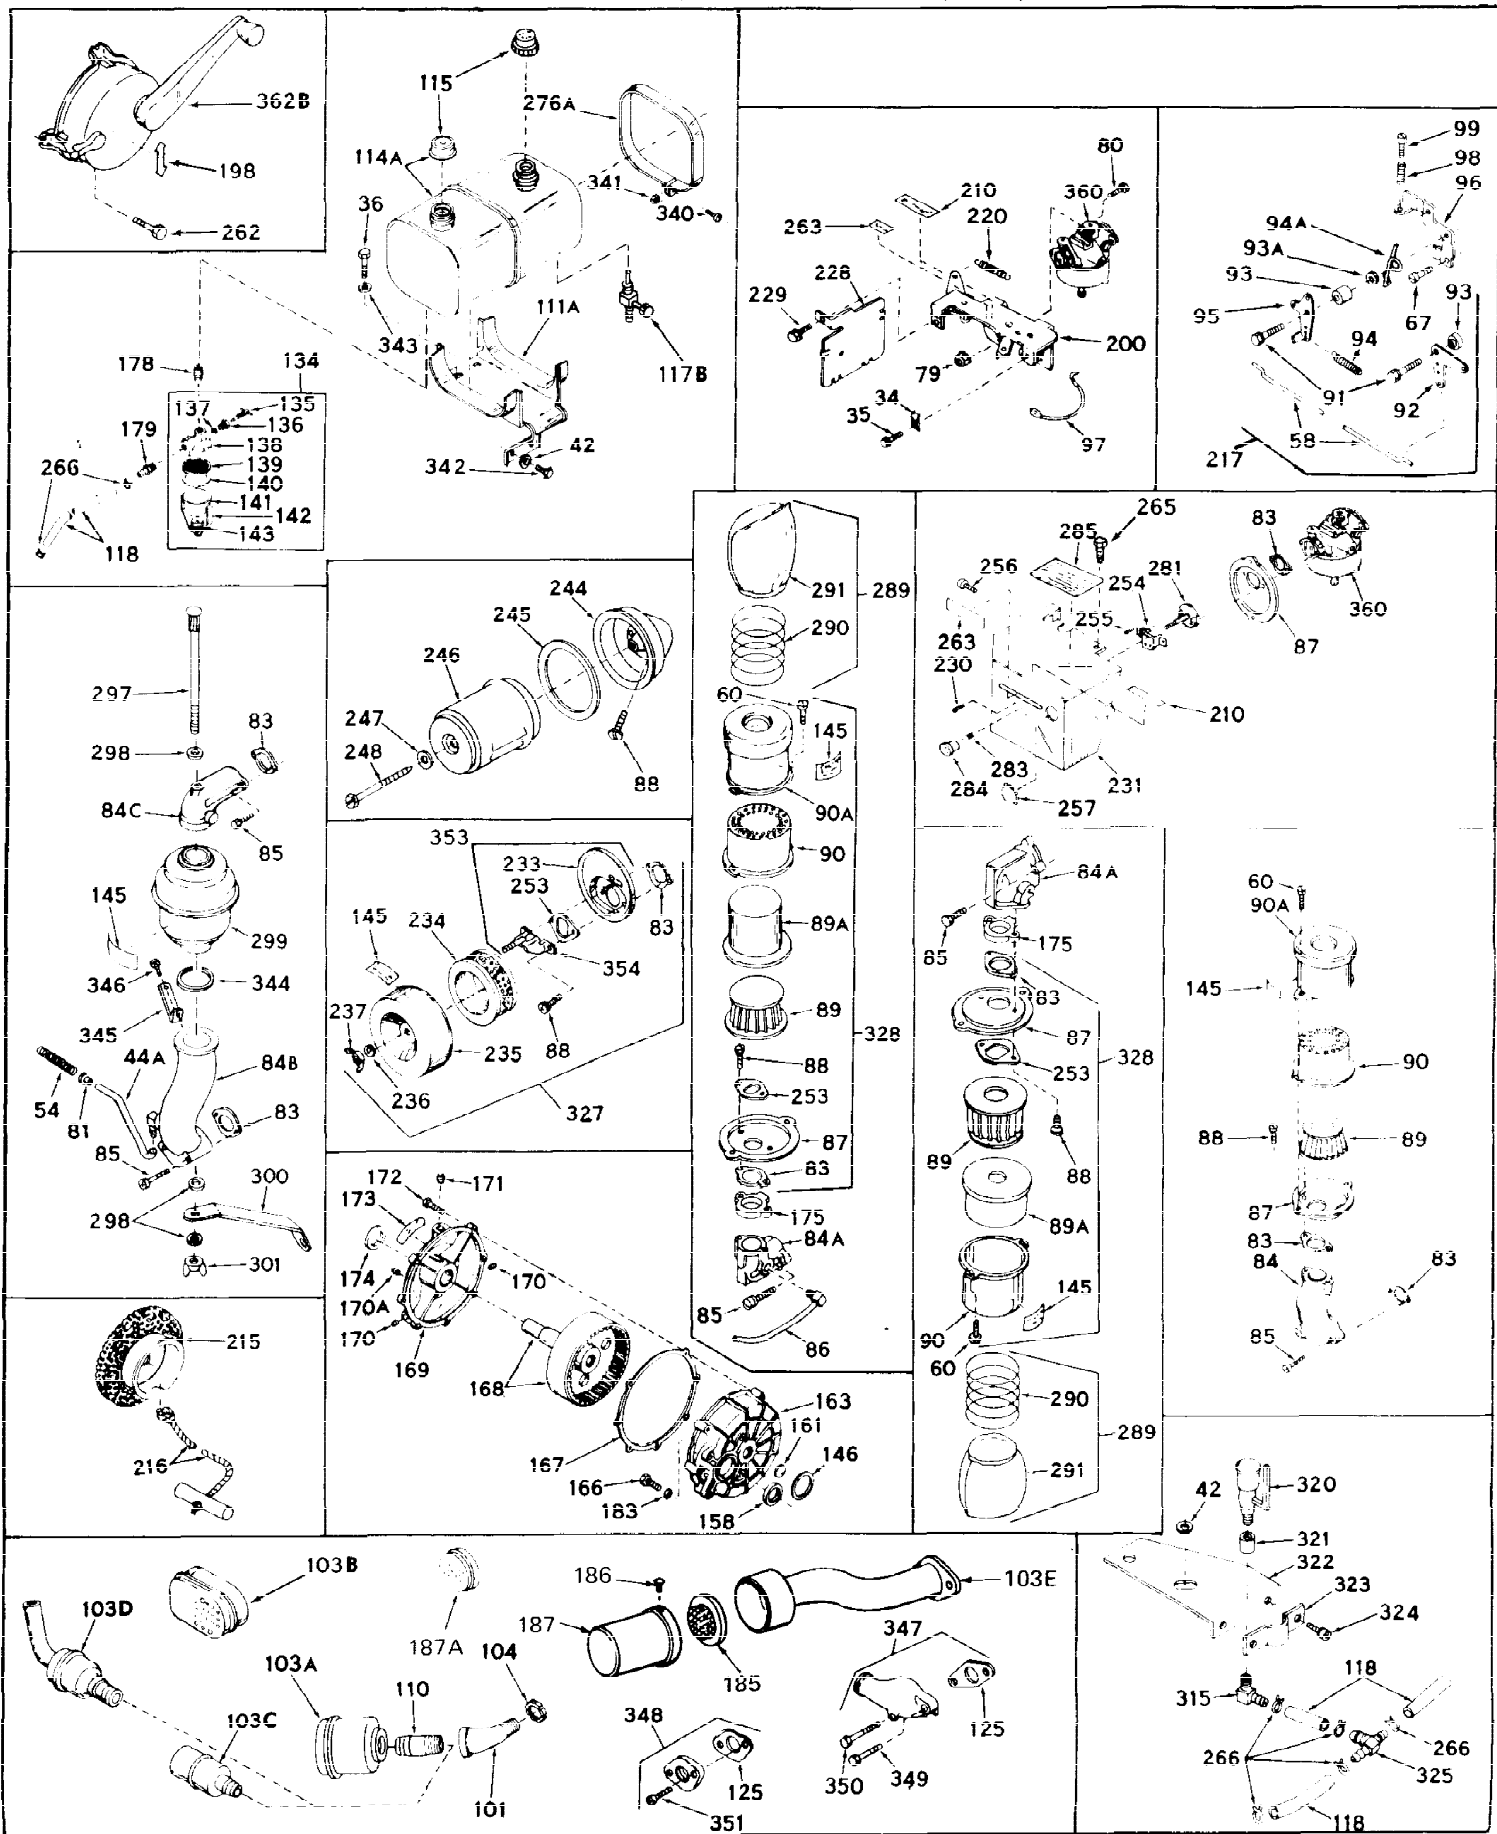

Ref #	Part Number	Qty	Description
34	27793	0	Clip, Conduit
35	28942	0	Screw
36	650694	0	Screw, Hex hd. cap, 5/16-18 x 2
36	650695	0	Screw, Hex hd. cap, 5/16-18 x 2-1/4 (Grade 8
36	650697	0	Screw, Hex hd. cap, 5/16-18 x 2-1/2
42	26073	0	Washer, Connecting rod bolt
54	28819	0	Spring, Fuel line
54	31778	0	Spring, Coil
60	650152	0	Screw
67	650399	0	Screw, Phil. fil. hd. Sems, 10-32 x 5/8
79	29752	0	Nut
80	650572	0	Screw
83	27272	0	Gasket, Air cleaner
85	29786	0	Screw
85	650163	0	Screw, Fil. hd. Sems, 10-32 x 7/8
85	650416	0	Screw, Rd. hd. Sems, 10-32 x 1
85	650605	0	Screw
87	31691	0	Bracket, Air cleaner
88	28820	0	Screw
88	650399	0	Screw, Phil. fil. hd. Sems, 10-32 x 5/8
88	650521	0	Screw
89	30727	0	Element, Air cleaner
90	31692	0	Body, Air cleaner
91	30312	0	Screw, Hex washer hd. Sems, 10-32 x 1/2
98	28569	0	Spring, Compression
98	32924	0	Spring, Compression
99	29500	0	Screw, Fil. hd. mach., Sems, 8-32 x 3/4
99	650223	0	Screw, Fil. slotted hd. Sems, 8-32 x 5/8
99	650688	0	Screw, Hex hd., 10-32 x 1-5/16" (Drilled
104	28443	0	Nut, Conduit (1/8" thick)
104	32862	0	Nut, Conduit (1/4" thick)
115	32387A	0	Cap, Fuel filler (Charcoal Plastic) (Spurt
115	33032	0	Cap, Fuel filler (Red Plastic) (Spurt
118	29774	0	Line, Fuel (Braided 8.25")
118	30705	0	Line, Fuel (Braided 16")
118	30962	0	Line, Fuel (Braided 32")
125	27930	0	Gasket, Exhaust
145	31752	0	Decal, Air cleaner
146	28451	0	Gasket, Housing
171	24590	0	Plug, Pipe
215	28301	0	Pulley, Starter
216	590343	0	Rope & Handle Assy., Starter
228	30820	0	Baffle, Heat
229	28942	0	Screw
230	650257	0	Screw, Pan hd. Sems, 8-32 x 5/16
253	30767	0	Spacer, Air cleaner
255	28820	0	Screw
256	650760	0	Screw
257	31291	0	Plug, Cover
262	29716	0	Screw
265	650701	0	Screw, Hex washer hd. shakeproof,
266	26460	0	Clamp, Fuel line
289	730512	0	Kit, Pre-cleaner
290	31667	0	Spring, Pre-cleaner bag
291	31668	0	Bag, Pre-cleaner