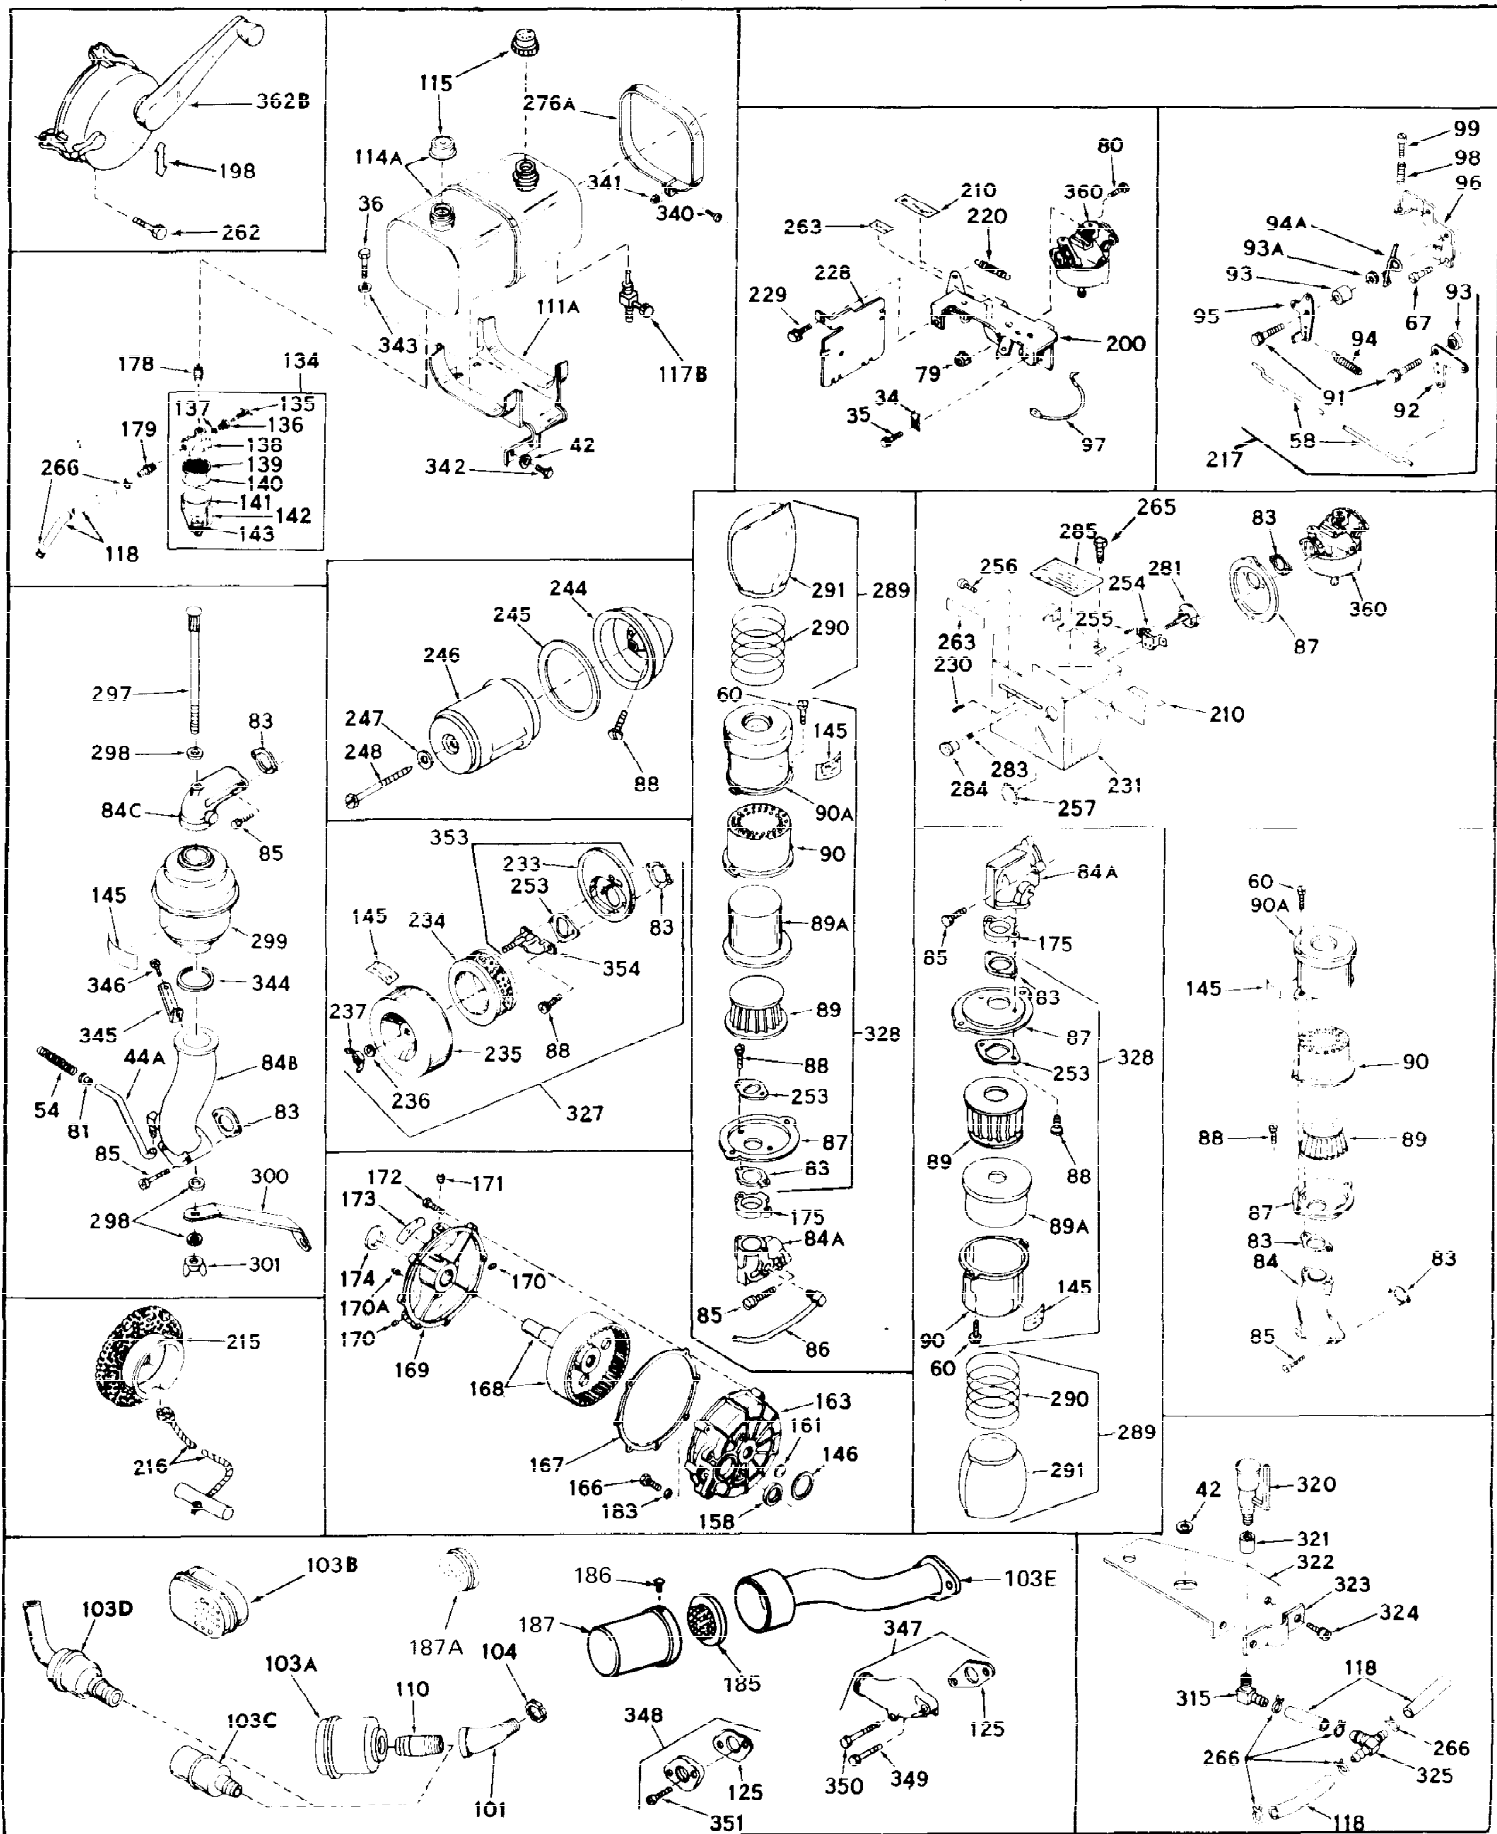

Ref #	Part Number	Qty	Description
34	27793	0	Clip, Conduit
35	28942	0	Screw
36	650694	0	Screw, Hex hd. cap, 5/16-18 x 2
36	650695	0	Screw, Hex hd. cap, 5/16-18 x 2-1/4 (Grade 8)
36	650697	0	Screw, Hex hd. cap, 5/16-18 x 2-1/2
42	26073	0	Washer, Connecting rod bolt
54	28819	0	Spring, Fuel line
54	31778	0	Spring, Coil
60	650152	0	Screw
67	650399	0	Screw, Phil. fil. hd. Sems, 10-32 x 5/8
79	29752	0	Nut
80	650572	0	Screw
83	27272	0	Gasket, Air cleaner
85	29786	0	Screw
85	650163	0	Screw, Fil. hd. Sems, 10-32 x 7/8
85	650416	0	Screw, Rd. hd. Sems, 10-32 x 1
85	650605	0	Screw
87	31691	0	Bracket, Air cleaner
88	28820	0	Screw
88	650399	0	Screw, Phil. fil. hd. Sems, 10-32 x 5/8
88	650521	0	Screw
89	30727	0	Element, Air cleaner
90	31692	0	Body, Air cleaner
91	30312	0	Screw, Hex washer hd. Sems, 10-32 x 1/2
97	28468	0	Wire, Ground (Female fitting both ends)
98	28569	0	Spring, Compression
98	32924	0	Spring, Compression
99	29500	0	Screw, Fil. hd. mach., Sems, 8-32 x 3/4
99	650223	0	Screw, Fil. slotted hd. Sems, 8-32 x 5/8
99	650688	0	Screw, Hex hd., 10-32 x 1-5/16" (Drilled)
104	28443	0	Nut, Conduit (1/8" thick)
104	32862	0	Nut, Conduit (1/4" thick)
115	32387A	0	Cap, Fuel filler (Charcoal Plastic) (Spurt
115	33032	0	Cap, Fuel filler (Red Plastic) (Spurt
118	29774	0	Line, Fuel (Braided 8.25")
118	30705	0	Line, Fuel (Braided 16")
118	30962	0	Line, Fuel (Braided 32")
125	27930	0	Gasket, Exhaust
145	31752	0	Decal, Air cleaner
146	28451	0	Gasket, Housing
158	30256	0	Seal, Oil
161	28508	0	Plug, Expansion
163	30516	0	Housing, Reducer
166	28454	0	Screw
167	30517A	0	Gasket, Reduction cover
168	30797	0	Shaft & Gear Assy.
169	30798	0	Cover, Reducer
170A	9556	0	Plug, Oil drain (Sq. hd. pipe, 1/8-27)
170	9556	0	Plug, Oil drain (Sq. hd. pipe, 1/8-27)
171	24590	0	Plug, Pipe
172	30564	0	Screw
173	28973	0	Decal, Oil fill
174	27897	0	Seal, Oil
183	8274	0	Lockwasher
215	28301	0	Pulley, Starter