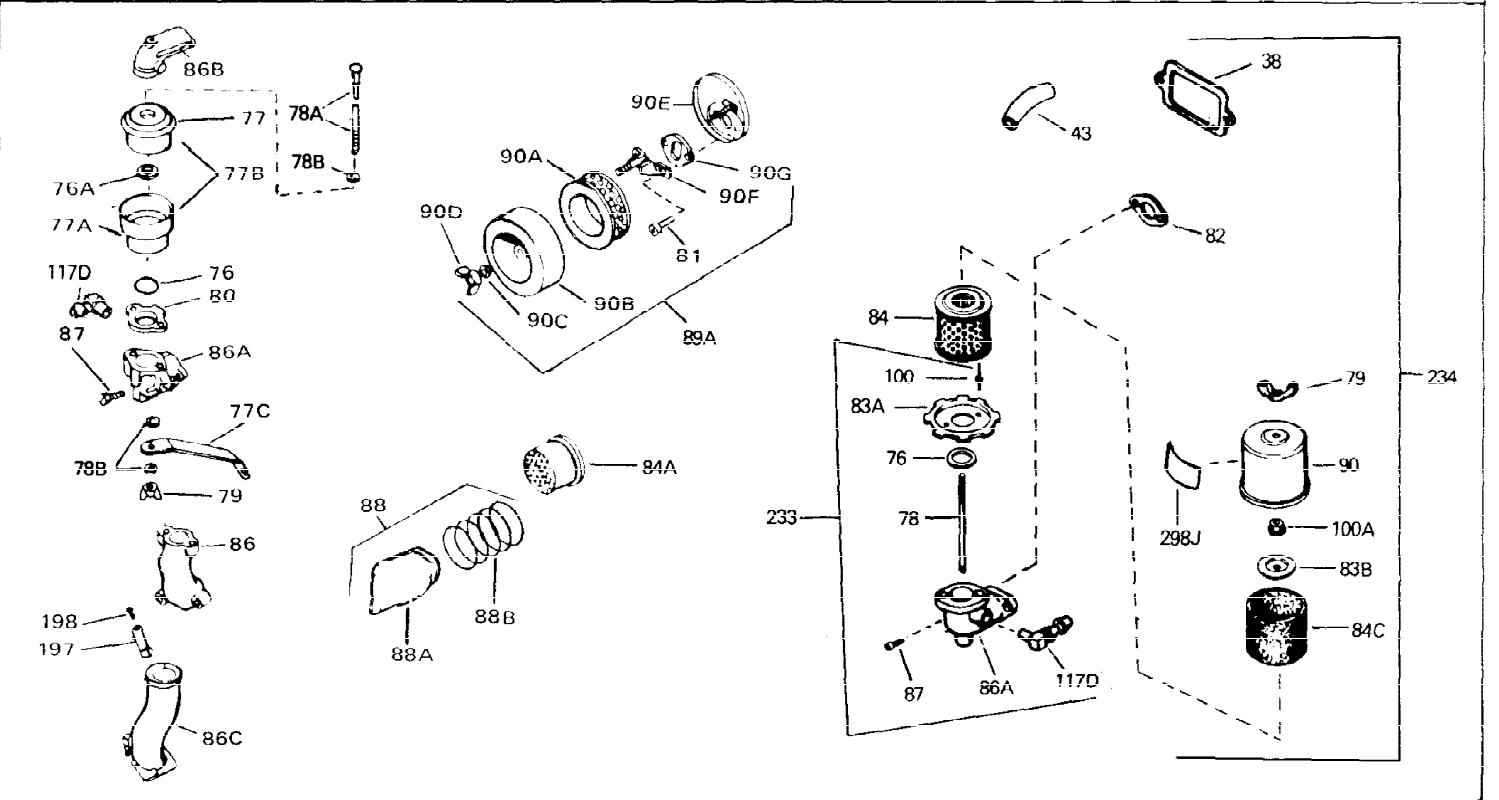

Ref #	Part Number	Qty	Description
35	26073	0	Washer, Connecting rod bolt
35	650570	0	Washer, Flat
35	650691	0	Washer, Flat
36	650694A	0	Screw, Hex flange hd., 5/16-18 x 2
36	650695A	0	Screw, Hex flange hd., 5/16-18 x 2-1/4
36	650697A	0	Screw, Hex flange hd., 5/16-18 x 2-1/2
38	27896	0	Gasket, Breather cover
43	27627	0	Tube, Breather
81	28820	0	Screw
81	30196	0	Screw
81	650521	0	Screw
82	27272	0	Gasket, Air cleaner
84A	31700	0	Element, Air cleaner
86A	34697	0	Elbow, Air cleaner
89A	730128	0	Cleaner Assy., Air
111	33167	0	Bracket, Lower fuel tank
112B	33166A	0	Bracket, Upper fuel tank
113	650561	0	Screw
113A	650665	0	Screw
117B	33053	0	Valve, Fuel strainer & shut-off
121E	391026	0	Muffler
121A	29633	0	Muffler
124A	33171	0	Screen, Muffler
124B	33185	0	Cover & Tube, Muffler
124	650578	0	Screw
125	27930	0	Gasket, Exhaust
129	32862	0	Nut, Conduit (1/4" thick)
130	30244	0	Nipple, Exhaust pipe (2-1/2")
131	30209	0	Elbow, Exhaust (45°)
134	31288	0	Muffler Adapter Kit
135	730130	0	Muffler Adapter Kit
136	6021A	0	Screw, Hex flange hd., 5/16-18 x 1-1/2
137	650697A	0	Screw, Hex flange hd., 5/16-18 x 2-1/2
138	30196	0	Screw
233	34819	0	Elbow Assy., Air cleaner
234	730561	0	Air Cleaner Kit, Dual Element upright,
273	650687	0	Screw, Pan hd. self-tap, 10-32 x 5/16