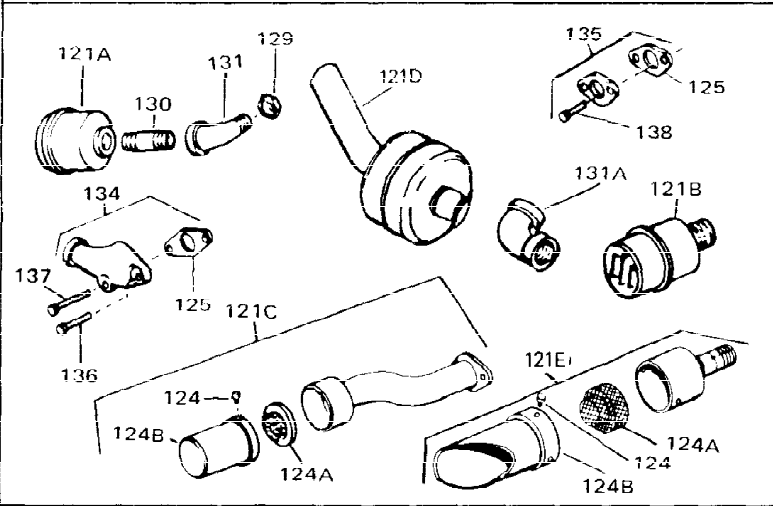

Ref #	Part Number	Qty	Description
35	26073	0	Washer, Connecting rod bolt
35	650570	0	Washer, Flat
35	650691	0	Washer, Flat
36	650694A	0	Screw, Hex flange hd., 5/16-18 x 2
36	650695A	0	Screw, Hex flange hd., 5/16-18 x 2-1/4
36	650697A	0	Screw, Hex flange hd., 5/16-18 x 2-1/2
38	27896	0	Gasket, Breather cover
43	27627	0	Tube, Breather
81	28820	0	Screw
81	30196	0	Screw
81	650521	0	Screw
82	27272	0	Gasket, Air cleaner
84A	31700	0	Element, Air cleaner
86A	34697	0	Elbow, Air cleaner
89A	730128	0	Cleaner Assy., Air
111	33167	0	Bracket, Lower fuel tank
112B	33166A	0	Bracket, Upper fuel tank
113	650561	0	Screw
113A	650665	0	Screw
117B	33053	0	Valve, Fuel strainer & shut-off
121E	391026	0	Muffler
121A	29633	0	Muffler
124A	33171	0	Screen, Muffler
124B	33185	0	Cover & Tube, Muffler
124	650578	0	Screw
125	27930	0	Gasket, Exhaust
129	32862	0	Nut, Conduit (1/4" thick)
130	30244	0	Nipple, Exhaust pipe (2-1/2")
131	30209	0	Elbow, Exhaust (45°)
134	31288	0	Muffler Adapter Kit
135	730130	0	Muffler Adapter Kit
136	6021A	0	Screw, Hex flange hd., 5/16-18 x 1-1/2
137	650697A	0	Screw, Hex flange hd., 5/16-18 x 2-1/2
138	30196	0	Screw
233	34819	0	Elbow Assy., Air cleaner
234	730561	0	Air Cleaner Kit, Dual Element upright,
273	650687	0	Screw, Pan hd. self-tap, 10-32 x 5/16