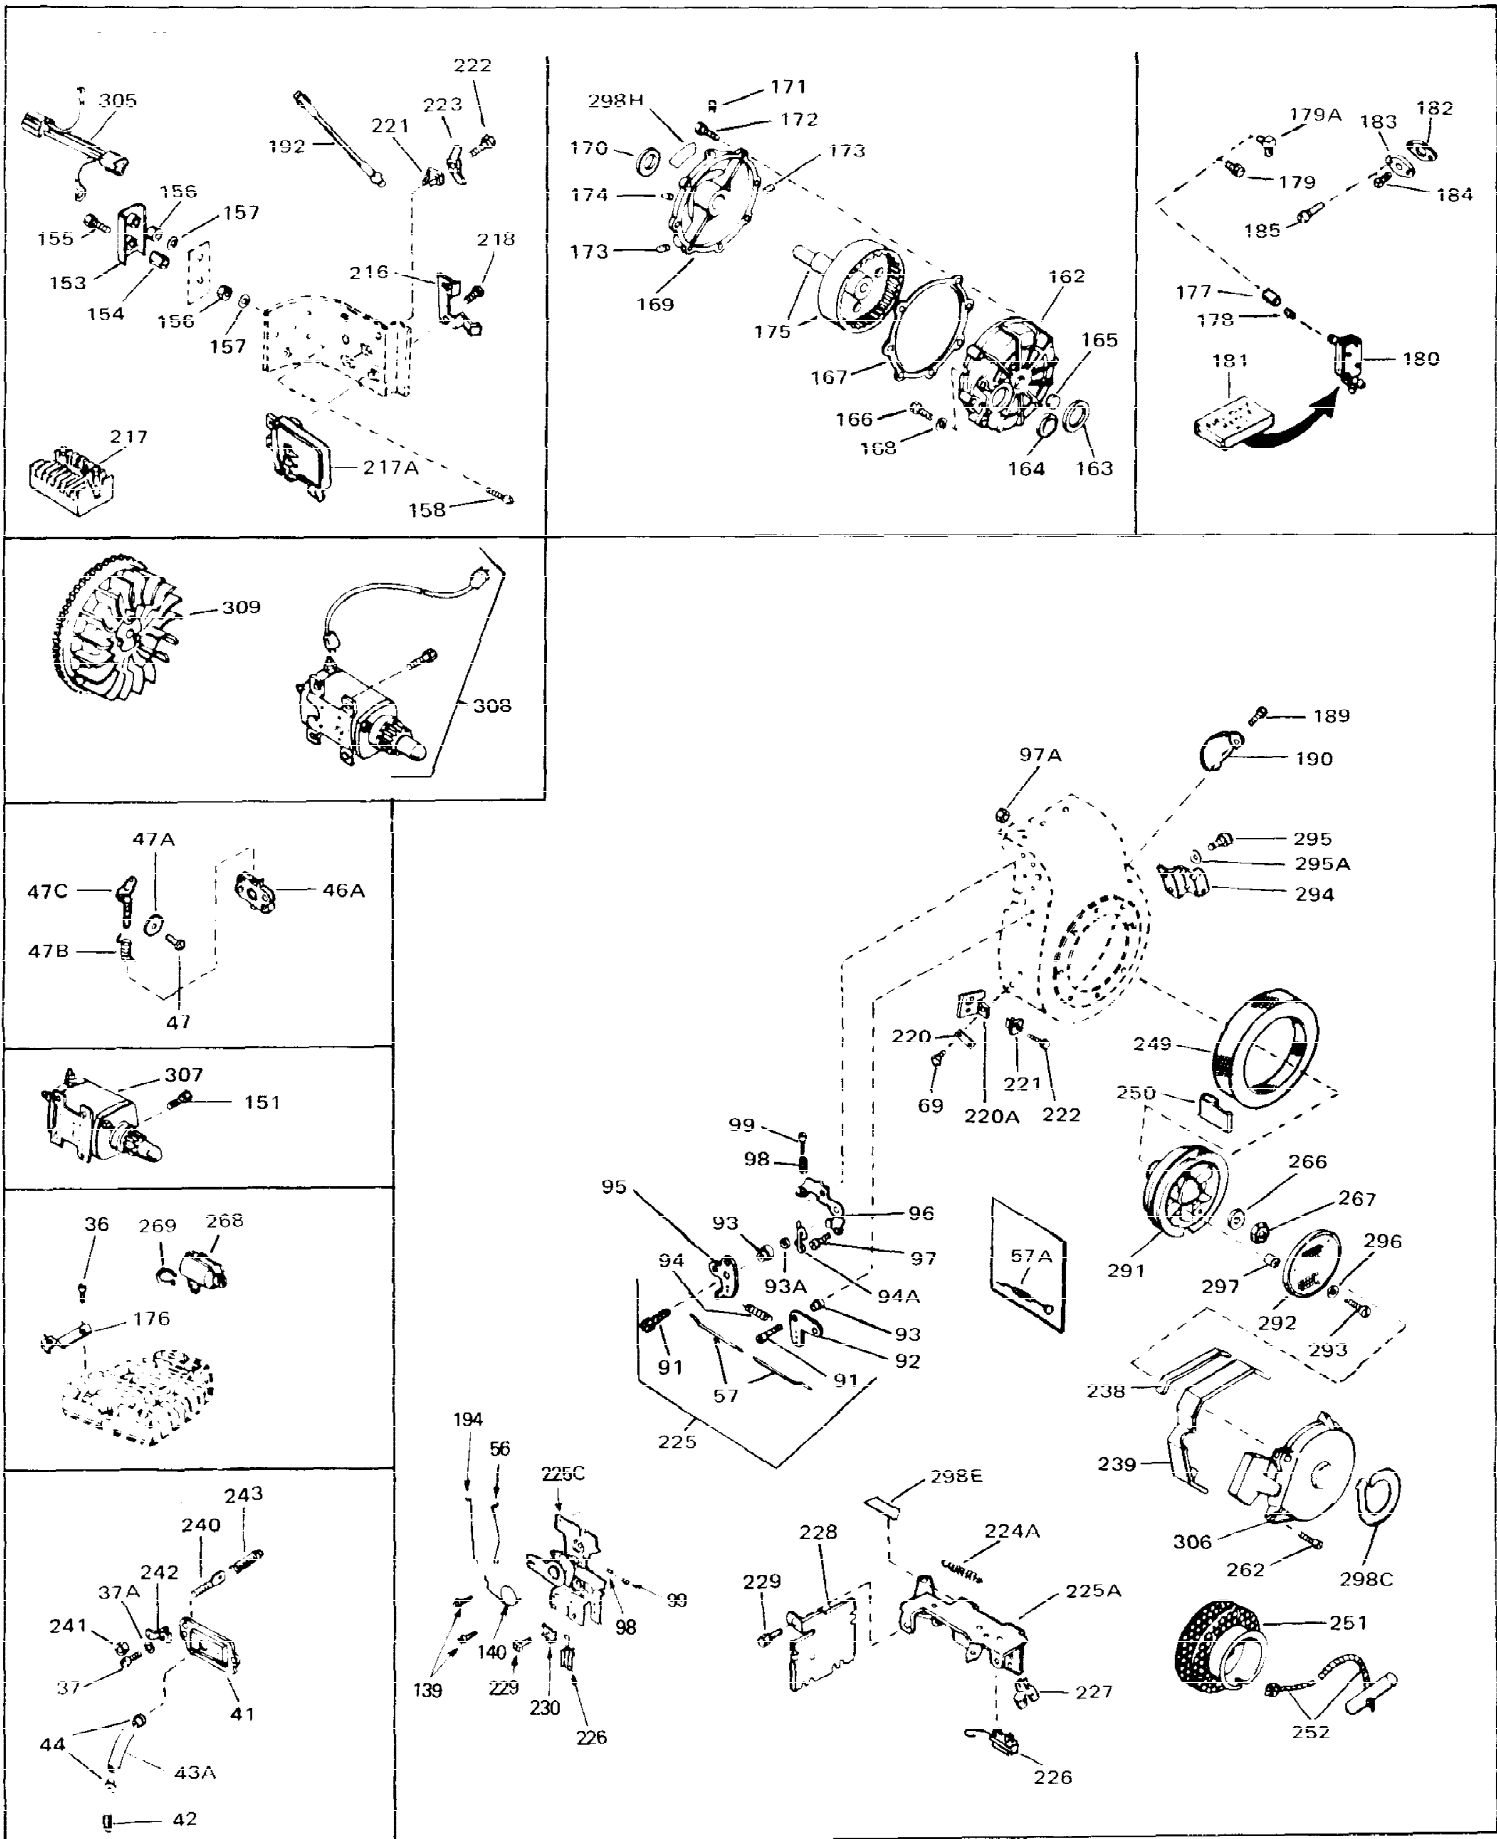

Ref #	Part Number	Qty	Description
36	650694A	0	Screw, Hex flange hd., 5/16-18 x 2
36	650695A	0	Screw, Hex flange hd., 5/16-18 x 2-1/4
36	650697A	0	Screw, Hex flange hd., 5/16-18 x 2-1/2
37	650128	0	Screw
37	650597	0	Screw, Hex washer hd., 10-24 x 5/8
37A	27261	0	Washer, Flat
41	28425	0	Cover, Valve chamber
56	31710	0	Link, Throttle
69	29747A	0	Screw
98	28569	0	Spring, Compression
98	31342	0	Spring, Compression
98	32924	0	Spring, Compression
99	650549	0	Screw
99	650688	0	Screw, Hex hd., 10-32 x 1-5/16" (Drilled
99	29500	0	Screw, Fil. hd. mach., Sems, 8-32 x 3/4
182	32683	0	Gasket, Fuel pump
183	32955	0	Cover, Fuel pump pad
184	9556	0	Plug, Oil drain (Sq. hd. pipe, 1/8-27)
185	30688	0	Screw, Hex hd. Sems, 1/4-20 x 1/2
225	730152	0	Control Assy., Speed
226	610973	0	Terminal Assy.
227	33177	0	Terminal
251	28301	0	Pulley, Starter
252	590343	0	Rope & Handle Assy., Starter
266	650815	0	Washer, Belleville
267	8115	0	Nut, Hex
305	33018	0	Harness, Adapter
308	32386	0	Starter Motor Kit (110-120 Volt)
308	32901	0	Starter Motor Kit (110-120 Volt)
308	33328	0	Starter Motor Kit (110-120 Volt)
308	33328A	0	Starter Motor Kit (110-120 Volt)
308	33518	0	Starter Motor Kit (110-120 Volt)
308	33518A	0	Starter Motor Kit (110-120 Volt)
308	33518B	0	Starter Motor Kit (110-120 Volt)
309	30811A	0	Flywheel