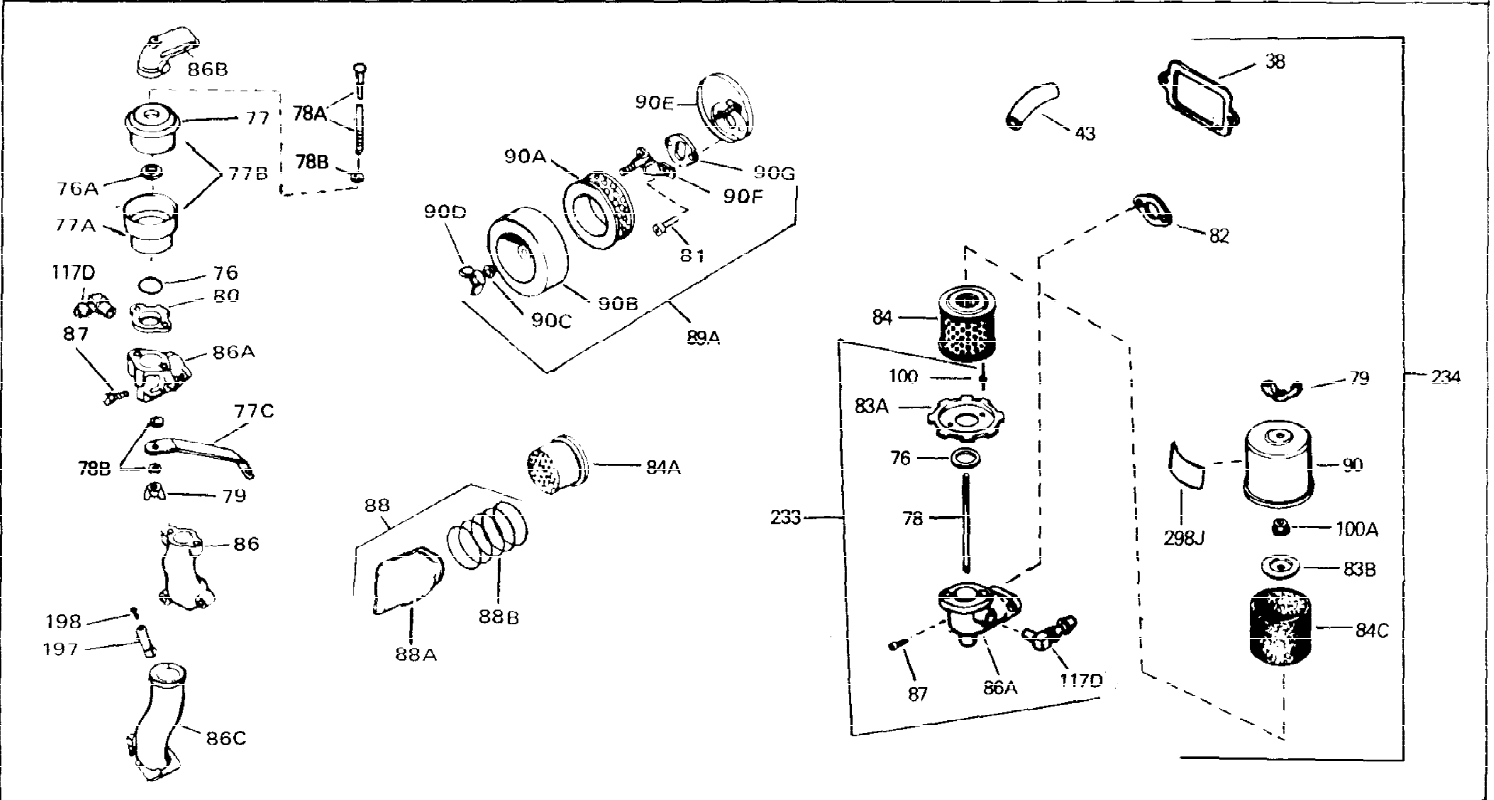

Ref #	Part Number	Qty	Description
35	26073	0	Washer, Connecting rod bolt
35	650570	0	Washer, Flat
35	650691	0	Washer, Flat
36	650694A	0	Screw, Hex flange hd., 5/16-18 x 2
36	650695A	0	Screw, Hex flange hd., 5/16-18 x 2-1/4
36	650697A	0	Screw, Hex flange hd., 5/16-18 x 2-1/2
38	27896	0	Gasket, Breather cover
43	27627	0	Tube, Breather
81	28820	0	Screw
81	30196	0	Screw
81	650521	0	Screw
82	27272	0	Gasket, Air cleaner
84A	31700	0	Element, Air cleaner
86A	34697	0	Elbow, Air cleaner
89A	730128	0	Cleaner Assy., Air
111	33167	0	Bracket, Lower fuel tank
112B	33166A	0	Bracket, Upper fuel tank
113	650561	0	Screw
113A	650665	0	Screw
117B	33053	0	Valve, Fuel strainer & shut-off
121E	391026	0	Muffler
121A	29633	0	Muffler
124A	33171	0	Screen, Muffler
124B	33185	0	Cover & Tube, Muffler
124	650578	0	Screw
125	27930	0	Gasket, Exhaust
129	32862	0	Nut, Conduit (1/4" thick)
130	30244	0	Nipple, Exhaust pipe (2-1/2")
131	30209	0	Elbow, Exhaust (45°)
134	31288	0	Muffler Adapter Kit
135	730130	0	Muffler Adapter Kit
136	6021A	0	Screw, Hex flange hd., 5/16-18 x 1-1/2
137	650697A	0	Screw, Hex flange hd., 5/16-18 x 2-1/2
138	30196	0	Screw
233	34819	0	Elbow Assy., Air cleaner
234	730561	0	Air Cleaner Kit, Dual Element upright,
273	650687	0	Screw, Pan hd. self-tap, 10-32 x 5/16