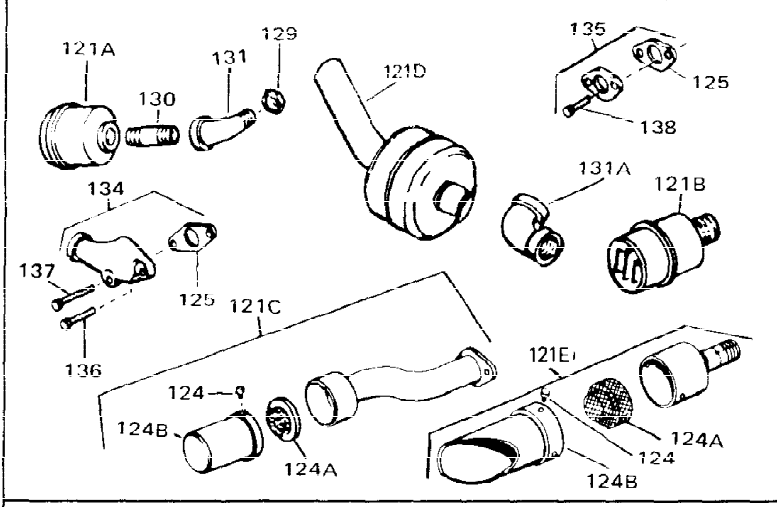

Ref #	Part Number	Qty	Description
35	26073	0	Washer, Connecting rod bolt
35	650570	0	Washer, Flat
35	650691	0	Washer, Flat
36	650694A	0	Screw, Hex flange hd., 5/16-18 x 2
36	650695A	0	Screw, Hex flange hd., 5/16-18 x 2-1/4
36	650697A	0	Screw, Hex flange hd., 5/16-18 x 2-1/2
38	27896	0	Gasket, Breather cover
43	27627	0	Tube, Breather
81	28820	0	Screw
81	30196	0	Screw
81	650521	0	Screw
82	27272	0	Gasket, Air cleaner
84A	31700	0	Element, Air cleaner
86A	34697	0	Elbow, Air cleaner
89A	730128	0	Cleaner Assy., Air
111	33167	0	Bracket, Lower fuel tank
112B	33166A	0	Bracket, Upper fuel tank
113	650561	0	Screw
113A	650665	0	Screw
117B	33053	0	Valve, Fuel strainer & shut-off
121E	391026	0	Muffler
124A	33171	0	Screen, Muffler
124B	33185	0	Cover & Tube, Muffler
124	650578	0	Screw
125	27930	0	Gasket, Exhaust
134	31288	0	Muffler Adapter Kit
135	730130	0	Muffler Adapter Kit
136	6021A	0	Screw, Hex flange hd., 5/16-18 x 1-1/2
137	650697A	0	Screw, Hex flange hd., 5/16-18 x 2-1/2
138	30196	0	Screw
211	650675	0	Washer, Flat
233	34819	0	Elbow Assy., Air cleaner
234	730561	0	Air Cleaner Kit, Dual Element upright,
273	650687	0	Screw, Pan hd. self-tap, 10-32 x 5/16
284A	32410	0	Knob, Speed control