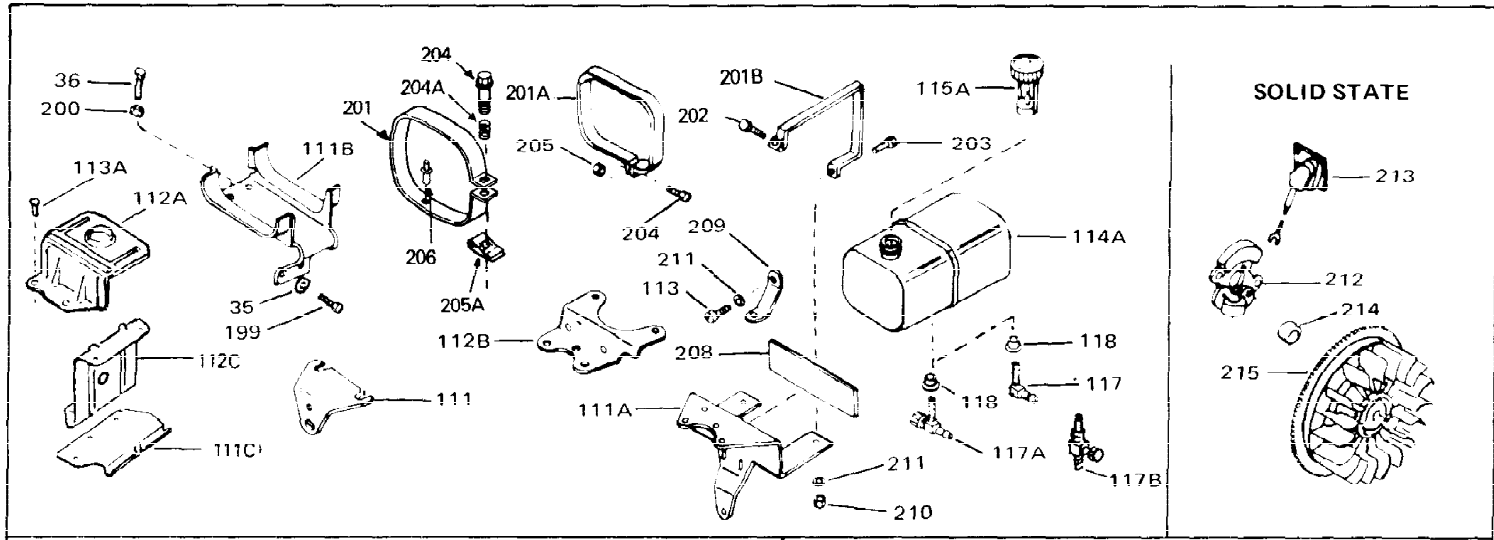

Ref #	Part Number	Qty	Description
35	26073	0	Washer, Connecting rod bolt
35	650570	0	Washer, Flat
35	650691	0	Washer, Flat
36	650694A	0	Screw, Hex flange hd., 5/16-18 x 2
36	650695A	0	Screw, Hex flange hd., 5/16-18 x 2-1/4
36	650697A	0	Screw, Hex flange hd., 5/16-18 x 2-1/2
38	27896	0	Gasket, Breather cover
43	27627	0	Tube, Breather
81	28820	0	Screw
81	30196	0	Screw
81	650521	0	Screw
82	27272	0	Gasket, Air cleaner
84A	31700	0	Element, Air cleaner
86A	34697	0	Elbow, Air cleaner
89A	730128	0	Cleaner Assy., Air
111	33167	0	Bracket, Lower fuel tank
112B	33166A	0	Bracket, Upper fuel tank
113	650561	0	Screw
113A	650665	0	Screw
117B	33053	0	Valve, Fuel strainer & shut-off
121E	391026	0	Muffler
124A	33171	0	Screen, Muffler
124B	33185	0	Cover & Tube, Muffler
124	650578	0	Screw
125	27930	0	Gasket, Exhaust
134	31288	0	Muffler Adapter Kit
135	730130	0	Muffler Adapter Kit
136	6021A	0	Screw, Hex flange hd., 5/16-18 x 1-1/2
137	650697A	0	Screw, Hex flange hd., 5/16-18 x 2-1/2
138	30196	0	Screw
211	650675	0	Washer, Flat
233	34819	0	Elbow Assy., Air cleaner
234	730561	0	Air Cleaner Kit, Dual Element upright,
273	650687	0	Screw, Pan hd. self-tap, 10-32 x 5/16
284A	32410	0	Knob, Speed control