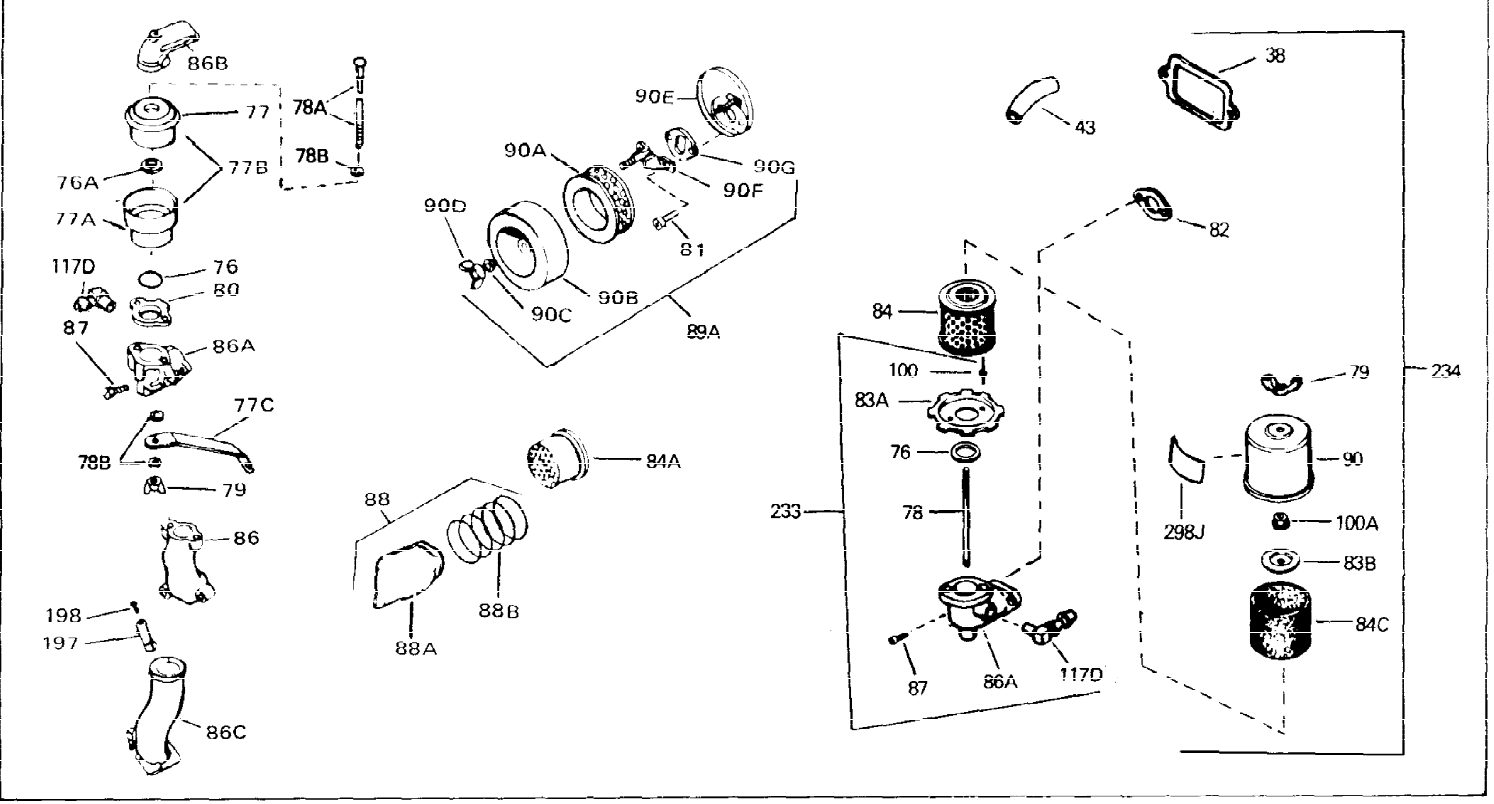

Ref #	Part Number	Qty	Description
35	26073	0	Washer, Connecting rod bolt
35	650570	0	Washer, Flat
35	650691	0	Washer, Flat
36	650694A	0	Screw, Hex flange hd., 5/16-18 x 2
36	650695A	0	Screw, Hex flange hd., 5/16-18 x 2-1/4
36	650697A	0	Screw, Hex flange hd., 5/16-18 x 2-1/2
38	27896	0	Gasket, Breather cover
43	27627	0	Tube, Breather
81	28820	0	Screw
81	30196	0	Screw
81	650521	0	Screw
82	27272	0	Gasket, Air cleaner
84A	31700	0	Element, Air cleaner
86A	34697	0	Elbow, Air cleaner
89A	730128	0	Cleaner Assy., Air
111	33167	0	Bracket, Lower fuel tank
112B	33166A	0	Bracket, Upper fuel tank
113	650561	0	Screw
113A	650665	0	Screw
117B	33053	0	Valve, Fuel strainer & shut-off
121E	391026	0	Muffler
124A	33171	0	Screen, Muffler
124B	33185	0	Cover & Tube, Muffler
124	650578	0	Screw
125	27930	0	Gasket, Exhaust
134	31288	0	Muffler Adapter Kit
135	730130	0	Muffler Adapter Kit
136	6021A	0	Screw, Hex flange hd., 5/16-18 x 1-1/2
137	650697A	0	Screw, Hex flange hd., 5/16-18 x 2-1/2
138	30196	0	Screw
211	650675	0	Washer, Flat
233	34819	0	Elbow Assy., Air cleaner
234	730561	0	Air Cleaner Kit, Dual Element upright,
273	650687	0	Screw, Pan hd. self-tap, 10-32 x 5/16
284A	32410	0	Knob, Speed control