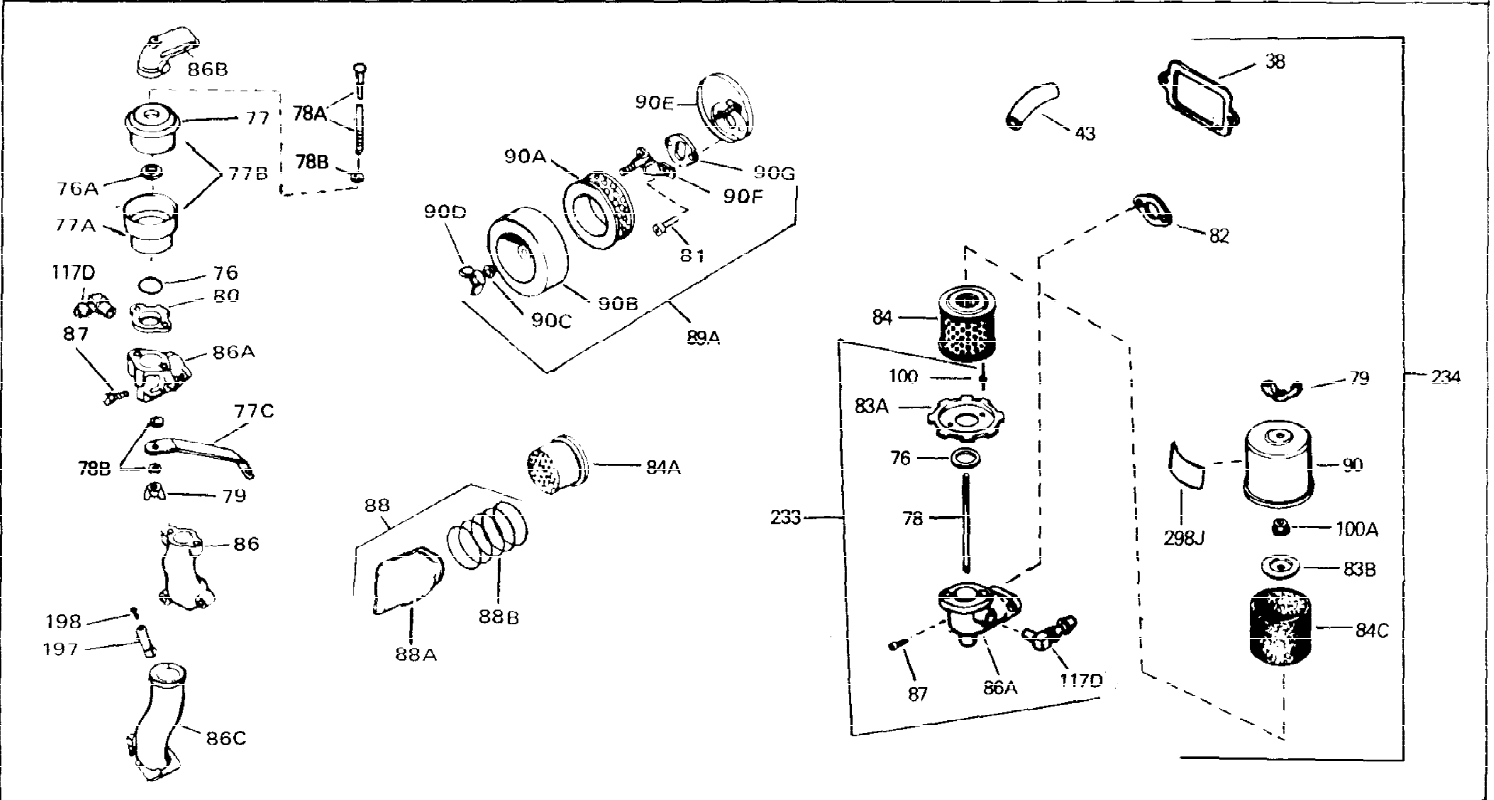

Ref #	Part Number	Qty	Description
35	26073	0	Washer, Connecting rod bolt
35	650570	0	Washer, Flat
35	650691	0	Washer, Flat
36	650694A	0	Screw, Hex flange hd., 5/16-18 x 2
36	650695A	0	Screw, Hex flange hd., 5/16-18 x 2-1/4
36	650697A	0	Screw, Hex flange hd., 5/16-18 x 2-1/2
38	27896	0	Gasket, Breather cover
43	27627	0	Tube, Breather
81	28820	0	Screw
81	30196	0	Screw
81	650521	0	Screw
82	27272	0	Gasket, Air cleaner
84A	31700	0	Element, Air cleaner
86A	34697	0	Elbow, Air cleaner
89A	730128	0	Cleaner Assy., Air
111	33167	0	Bracket, Lower fuel tank
112B	33166A	0	Bracket, Upper fuel tank
113A	650665	0	Screw
113	650561	0	Screw
117B	33053	0	Valve, Fuel strainer & shut-off
121E	391026	0	Muffler
124A	33171	0	Screen, Muffler
124B	33185	0	Cover & Tube, Muffler
124	650578	0	Screw
125	27930	0	Gasket, Exhaust
134	31288	0	Muffler Adapter Kit
135	730130	0	Muffler Adapter Kit
136	6021A	0	Screw, Hex flange hd., 5/16-18 x 1-1/2
137	650697A	0	Screw, Hex flange hd., 5/16-18 x 2-1/2
138	30196	0	Screw
233	34819	0	Elbow Assy., Air cleaner
234	730561	0	Air Cleaner Kit, Dual Element upright,
273	650687	0	Screw, Pan hd. self-tap, 10-32 x 5/16
284A	32410	0	Knob, Speed control