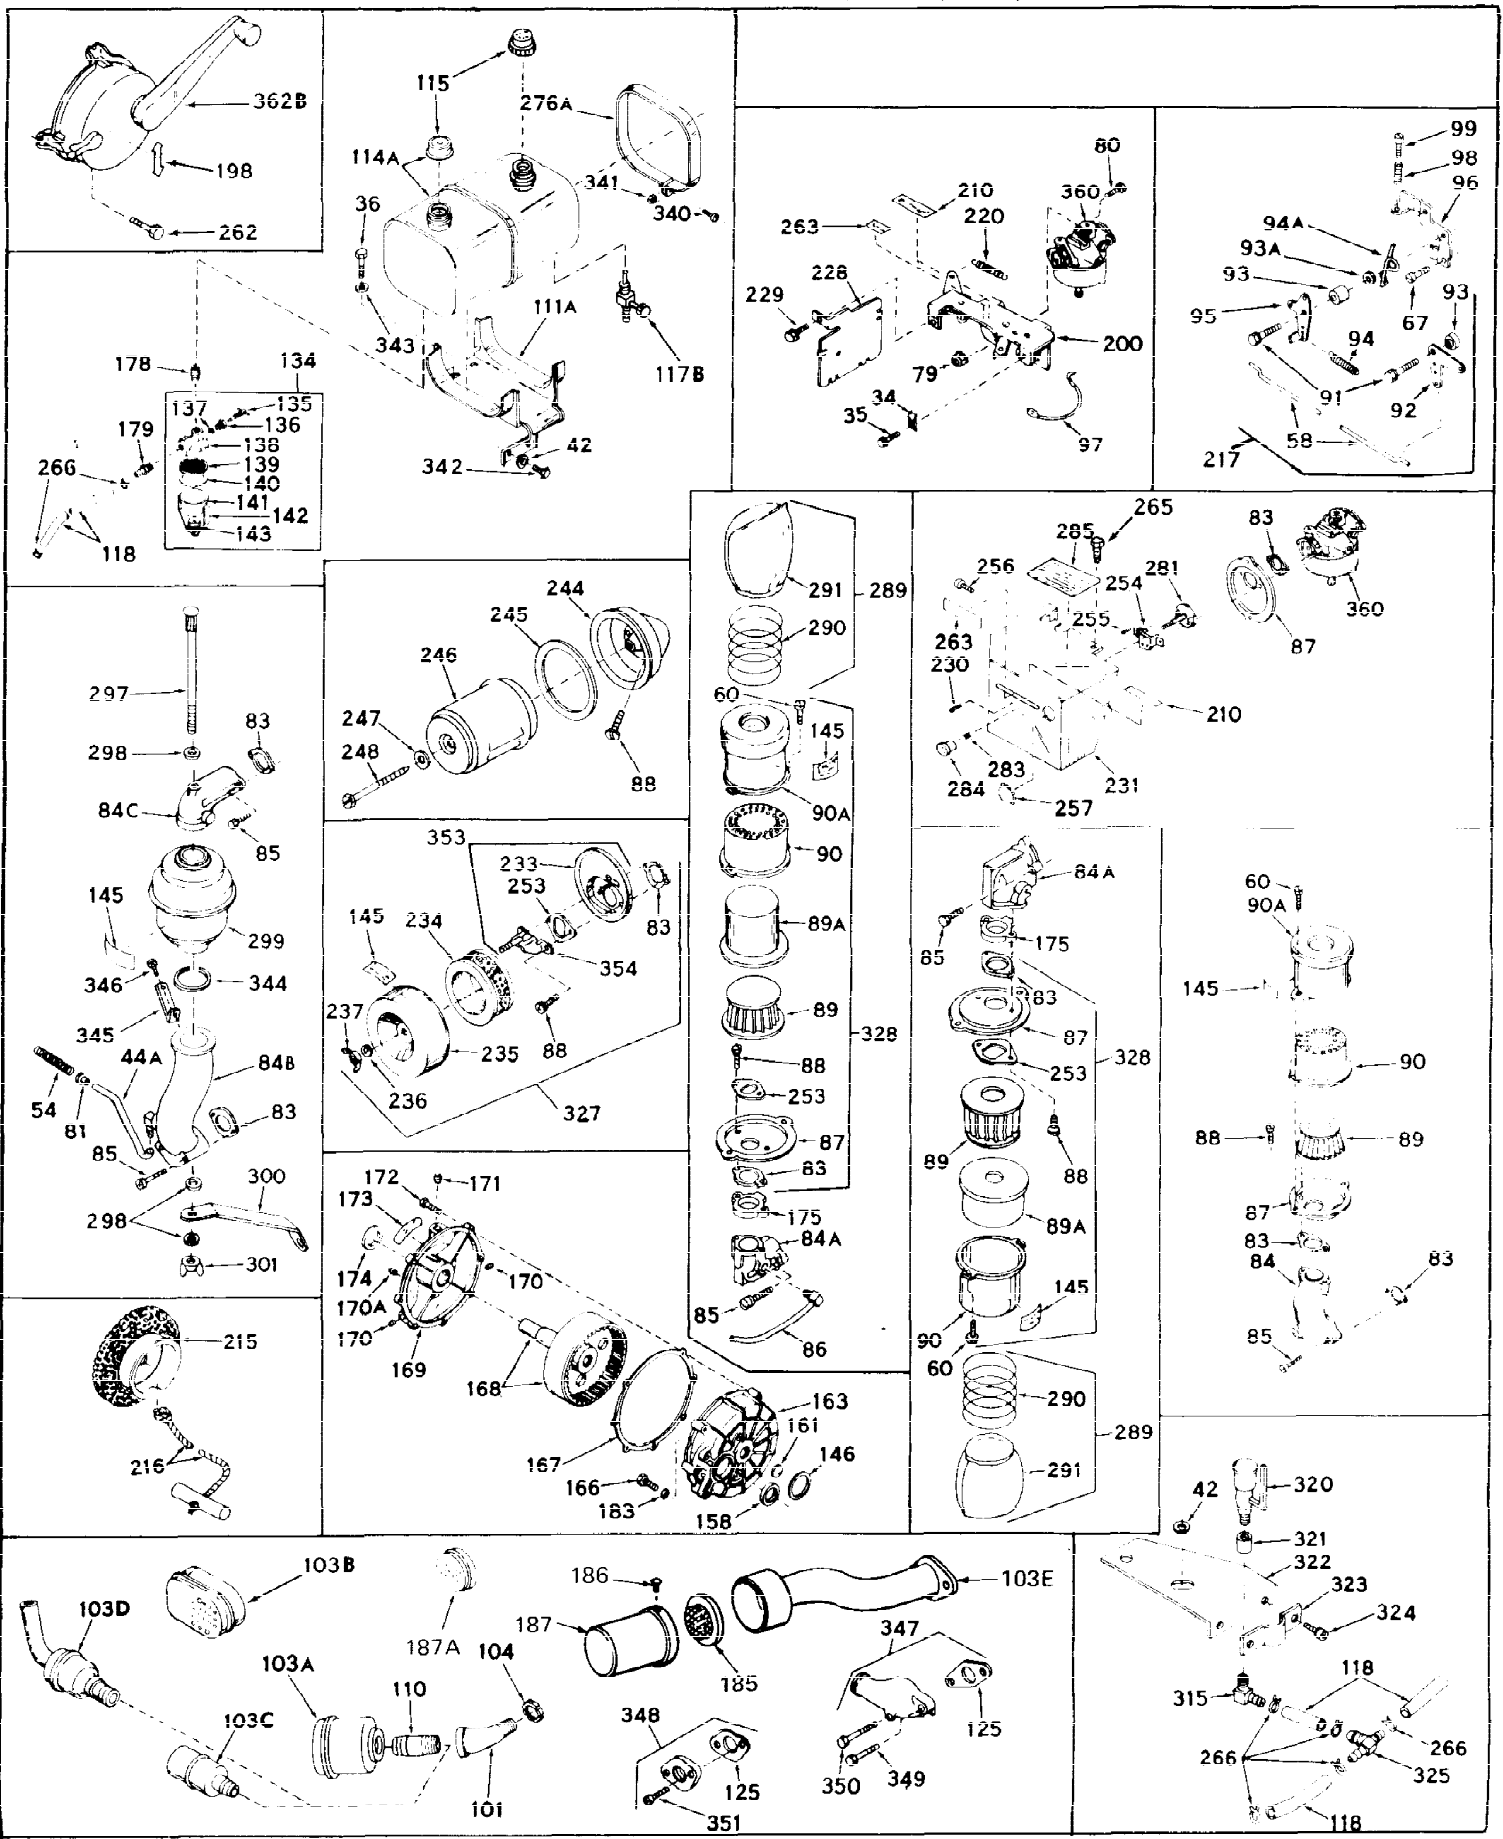

Ref #	Part Number	Qty	Description
34	27793	0	Clip, Conduit
35	28942	0	Screw
36	650694	0	Screw, Hex hd. cap, 5/16-18 x 2
36	650695	0	Screw, Hex hd. cap, 5/16-18 x 2-1/4 (Grade 8
36	650697	0	Screw, Hex hd. cap, 5/16-18 x 2-1/2
42	26073	0	Washer, Connecting rod bolt
54	28819	0	Spring, Fuel line
54	31778	0	Spring, Coil
60	650152	0	Screw
67	650399	0	Screw, Phil. fil. hd. Sems, 10-32 x 5/8
79	29752	0	Nut
80	650572	0	Screw
83	27272	0	Gasket, Air cleaner
85	29786	0	Screw
85	650163	0	Screw, Fil. hd. Sems, 10-32 x 7/8
85	650416	0	Screw, Rd. hd. Sems, 10-32 x 1
85	650605	0	Screw
87	31691	0	Bracket, Air cleaner
88	28820	0	Screw
88	650399	0	Screw, Phil. fil. hd. Sems, 10-32 x 5/8
88	650521	0	Screw
89	30727	0	Element, Air cleaner
90	31692	0	Body, Air cleaner
91	30312	0	Screw, Hex washer hd. Sems, 10-32 x 1/2
98	28569	0	Spring, Compression
98	32924	0	Spring, Compression
99	29500	0	Screw, Fil. hd. mach., Sems, 8-32 x 3/4
99	650223	0	Screw, Fil. slotted hd. Sems, 8-32 x 5/8
99	650688	0	Screw, Hex hd., 10-32 x 1-5/16" (Drilled
104	28443	0	Nut, Conduit (1/8" thick)
104	32862	0	Nut, Conduit (1/4" thick)
115	32387A	0	Cap, Fuel filler (Charcoal Plastic) (Spurt
115	33032	0	Cap, Fuel filler (Red Plastic) (Spurt
118	29774	0	Line, Fuel (Braided 8.25")
118	30705	0	Line, Fuel (Braided 16")
118	30962	0	Line, Fuel (Braided 32")
125	27930	0	Gasket, Exhaust
145	31752	0	Decal, Air cleaner
146	28451	0	Gasket, Housing
171	24590	0	Plug, Pipe
215	28301	0	Pulley, Starter
216	590343	0	Rope & Handle Assy., Starter
228	30820	0	Baffle, Heat
229	28942	0	Screw
230	650257	0	Screw, Pan hd. Sems, 8-32 x 5/16
253	30767	0	Spacer, Air cleaner
255	28820	0	Screw
256	650760	0	Screw
257	31291	0	Plug, Cover
262	29716	0	Screw
265	650701	0	Screw, Hex washer hd. shakeproof,
266	26460	0	Clamp, Fuel line
289	730512	0	Kit, Pre-cleaner
290	31667	0	Spring, Pre-cleaner bag
291	31668	0	Bag, Pre-cleaner