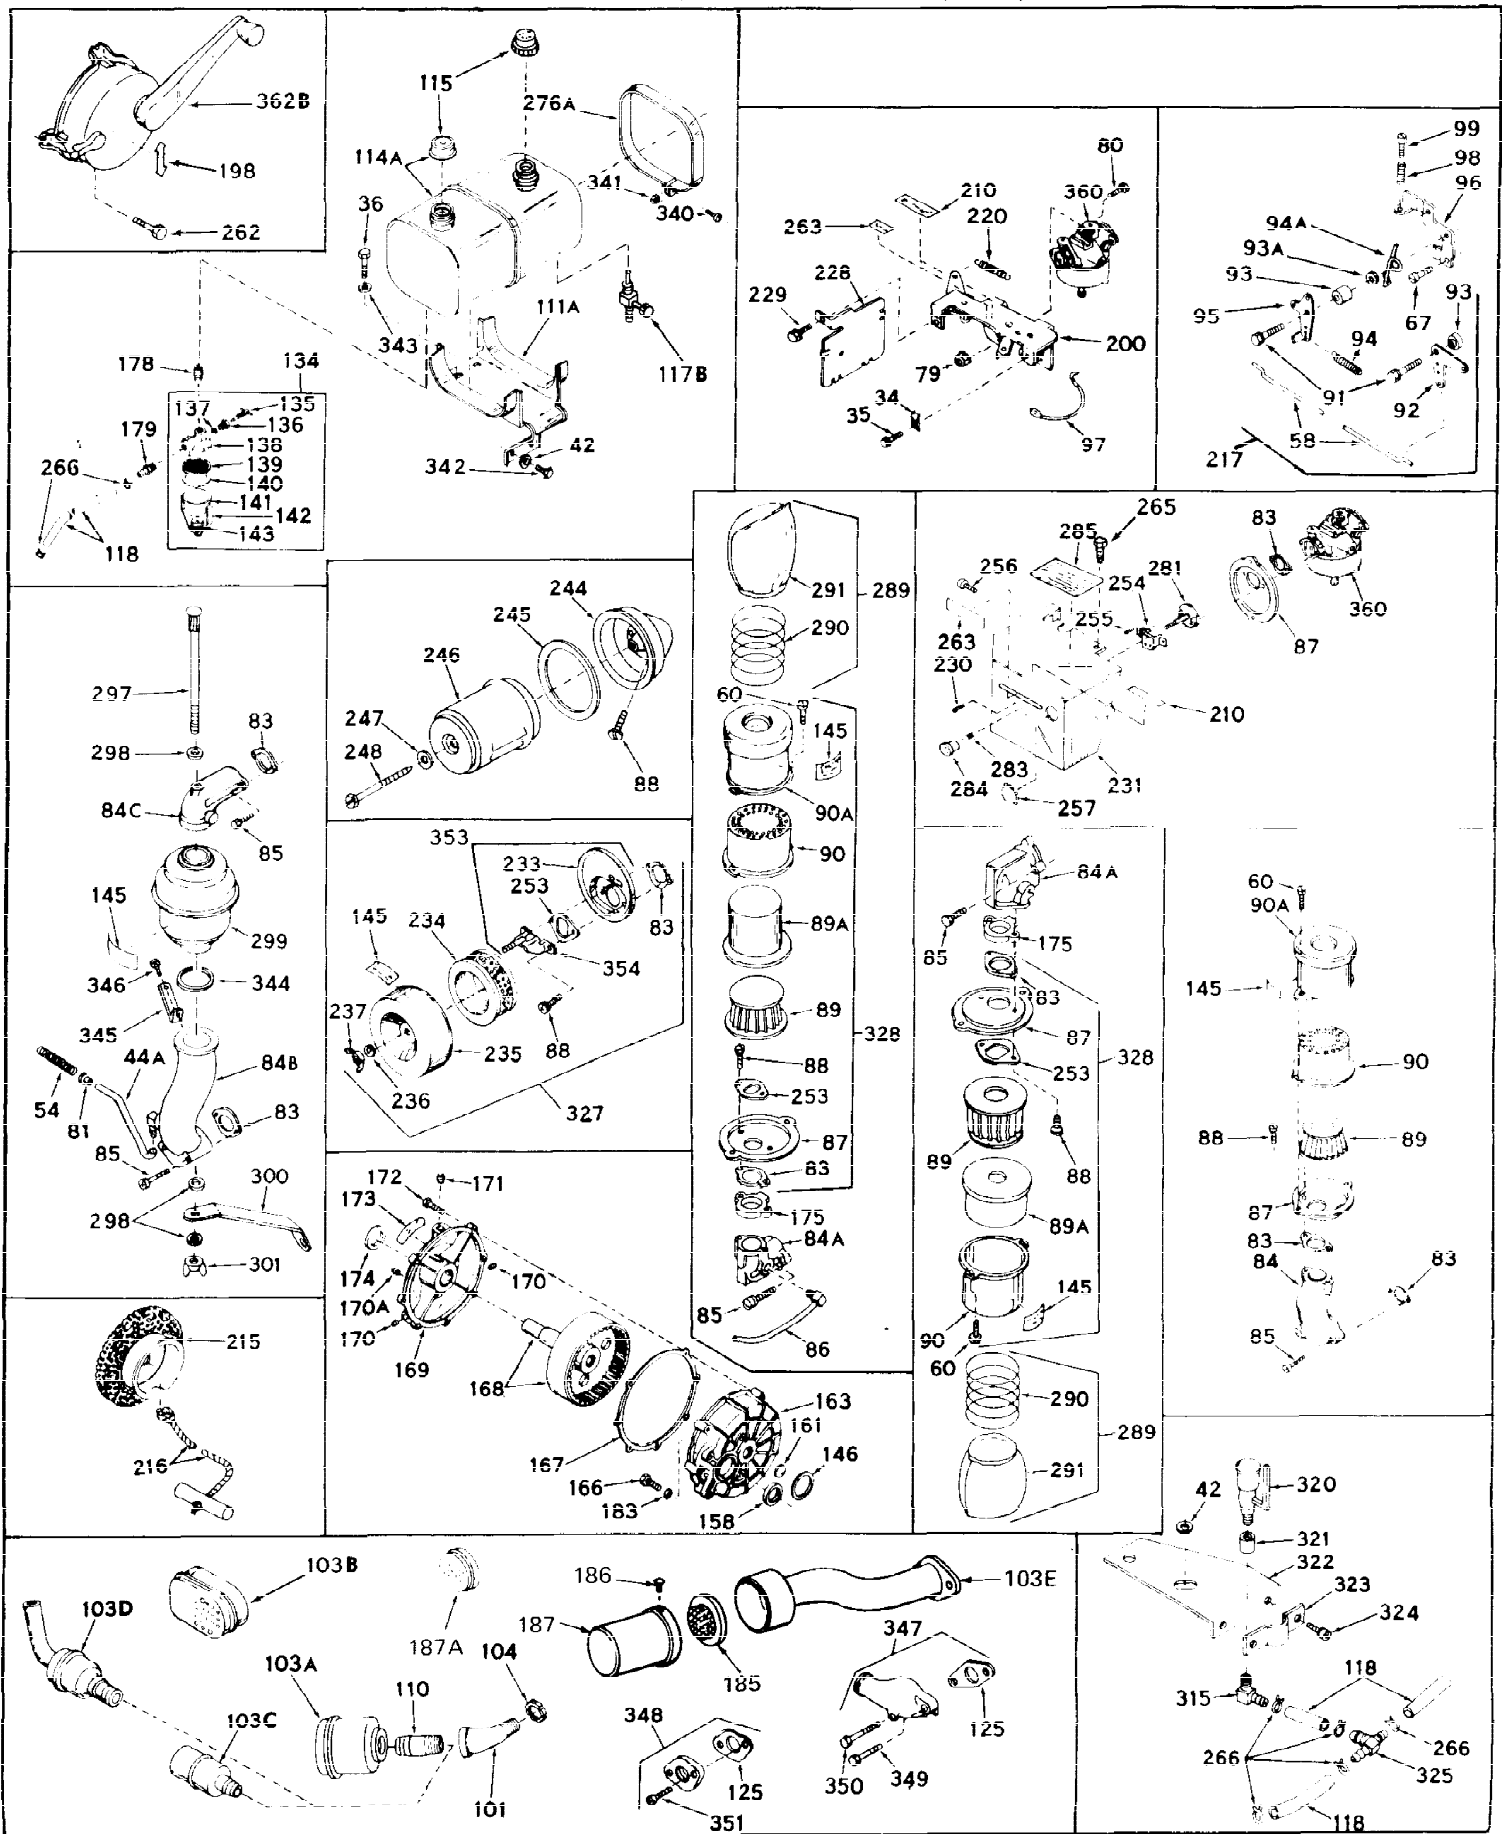

Ref #	Part Number	Qty	Description
34	27793	0	Clip, Conduit
35	28942	0	Screw
36	650694	0	Screw, Hex hd. cap, 5/16-18 x 2
36	650695	0	Screw, Hex hd. cap, 5/16-18 x 2-1/4 (Grade 8
36	650697	0	Screw, Hex hd. cap, 5/16-18 x 2-1/2
42	26073	0	Washer, Connecting rod bolt
54	28819	0	Spring, Fuel line
54	31778	0	Spring, Coil
60	650152	0	Screw
67	650399	0	Screw, Phil. fil. hd. Sems, 10-32 x 5/8
79	29752	0	Nut
80	650572	0	Screw
83	27272	0	Gasket, Air cleaner
85	29786	0	Screw
85	650163	0	Screw, Fil. hd. Sems, 10-32 x 7/8
85	650416	0	Screw, Rd. hd. Sems, 10-32 x 1
85	650605	0	Screw
88	28820	0	Screw
88	650399	0	Screw, Phil. fil. hd. Sems, 10-32 x 5/8
88	650521	0	Screw
91	30312	0	Screw, Hex washer hd. Sems, 10-32 x 1/2
97	28468	0	Wire, Ground (Female fitting both ends)
98	28569	0	Spring, Compression
98	32924	0	Spring, Compression
99	29500	0	Screw, Fil. hd. mach., Sems, 8-32 x 3/4
99	650223	0	Screw, Fil. slotted hd. Sems, 8-32 x 5/8
99	650688	0	Screw, Hex hd., 10-32 x 1-5/16" (Drilled
104	28443	0	Nut, Conduit (1/8" thick)
104	32862	0	Nut, Conduit (1/4" thick)
115	32387A	0	Cap, Fuel filler (Charcoal Plastic) (Spurt
115	33032	0	Cap, Fuel filler (Red Plastic) (Spurt
118	29774	0	Line, Fuel (Braided 8.25")
118	30705	0	Line, Fuel (Braided 16")
118	30962	0	Line, Fuel (Braided 32")
125	27930	0	Gasket, Exhaust
146	28451	0	Gasket, Housing
158	30256	0	Seal, Oil
161	28508	0	Plug, Expansion
163	30516	0	Housing, Reducer
166	28454	0	Screw
167	30517A	0	Gasket, Reduction cover
168	32849	0	Shaft & Gear Assy.
169	30798	0	Cover, Reducer
170	9556	0	Plug, Oil drain (Sq. hd. pipe, 1/8-27)
170A	9556	0	Plug, Oil drain (Sq. hd. pipe, 1/8-27)
171	24590	0	Plug, Pipe
172	30564	0	Screw
173	30995	0	Decal, Oil fill
174	27897	0	Seal, Oil
183	8274	0	Lockwasher
200	33108	0	Control Assy., Speed (Remote Snow King)
215	28301	0	Pulley, Starter
216	590343	0	Rope & Handle Assy., Starter
220	30826	0	Spring, Extension
228	30820	0	Baffle, Heat