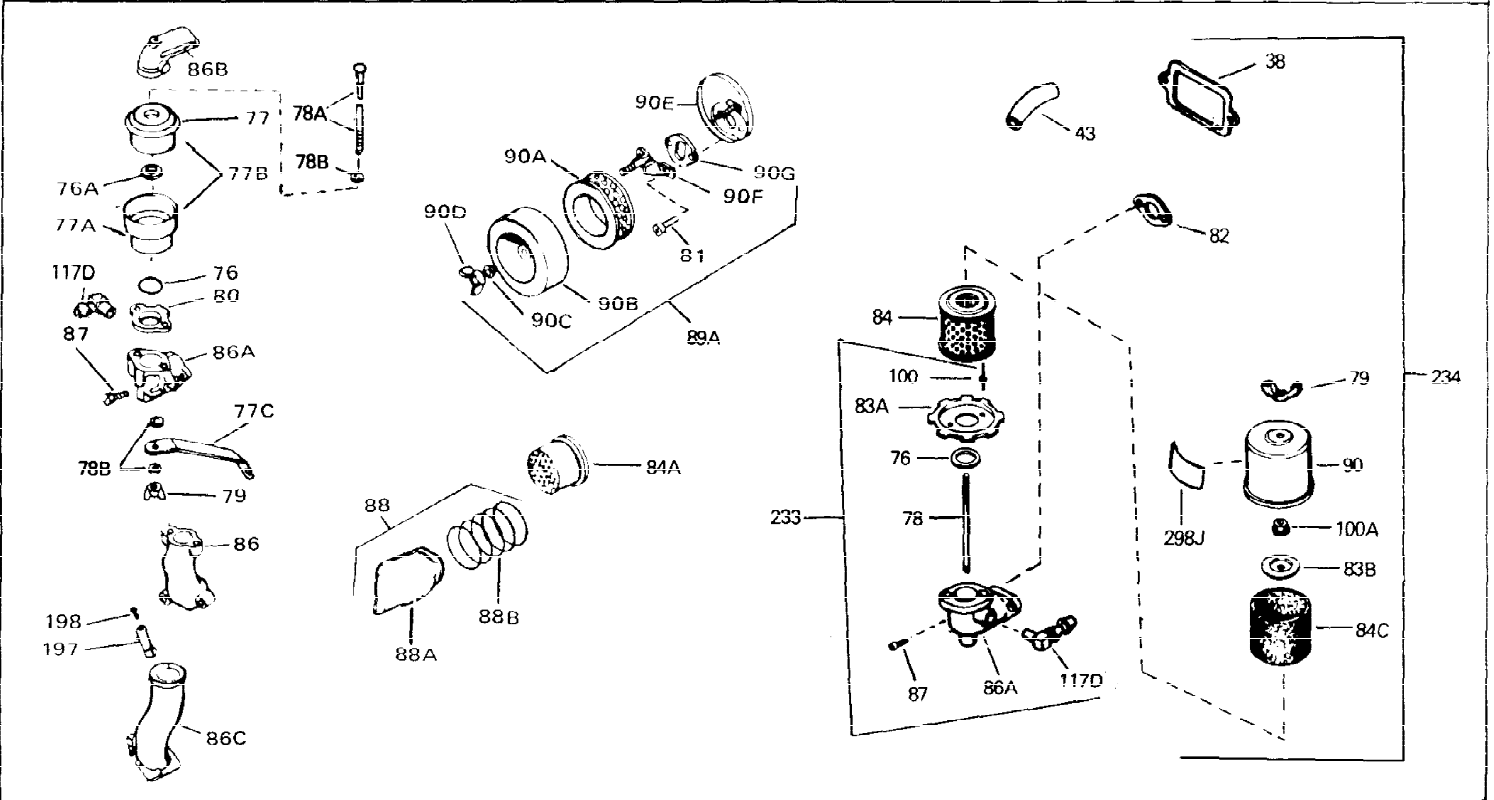

Ref #	Part Number	Qty	Description
35	26073	0	Washer, Connecting rod bolt
35	650570	0	Washer, Flat
35	650691	0	Washer, Flat
36	650694A	0	Screw, Hex flange hd., 5/16-18 x 2
36	650695A	0	Screw, Hex flange hd., 5/16-18 x 2-1/4
36	650697A	0	Screw, Hex flange hd., 5/16-18 x 2-1/2
38	27896	0	Gasket, Breather cover
43	27627	0	Tube, Breather
81	28820	0	Screw
81	30196	0	Screw
81	650521	0	Screw
82	27272	0	Gasket, Air cleaner
86A	34697	0	Elbow, Air cleaner
89A	730128	0	Cleaner Assy., Air
111	33167	0	Bracket, Lower fuel tank
112B	33166A	0	Bracket, Upper fuel tank
113A	650665	0	Screw
113	650561	0	Screw
117B	33053	0	Valve, Fuel strainer & shut-off
121A	29633	0	Muffler
121E	391026	0	Muffler
124A	33171	0	Screen, Muffler
124	650578	0	Screw
124B	33185	0	Cover & Tube, Muffler
125	27930	0	Gasket, Exhaust
129	32862	0	Nut, Conduit (1/4" thick)
130	30244	0	Nipple, Exhaust pipe (2-1/2")
131	30209	0	Elbow, Exhaust (45°)
134	31288	0	Muffler Adapter Kit
135	730130	0	Muffler Adapter Kit
136	6021A	0	Screw, Hex flange hd., 5/16-18 x 1-1/2
137	650697A	0	Screw, Hex flange hd., 5/16-18 x 2-1/2
138	30196	0	Screw
211	650675	0	Washer, Flat
233	34819	0	Elbow Assy., Air cleaner
234	730561	0	Air Cleaner Kit, Dual Element upright,
273	650687	0	Screw, Pan hd. self-tap, 10-32 x 5/16