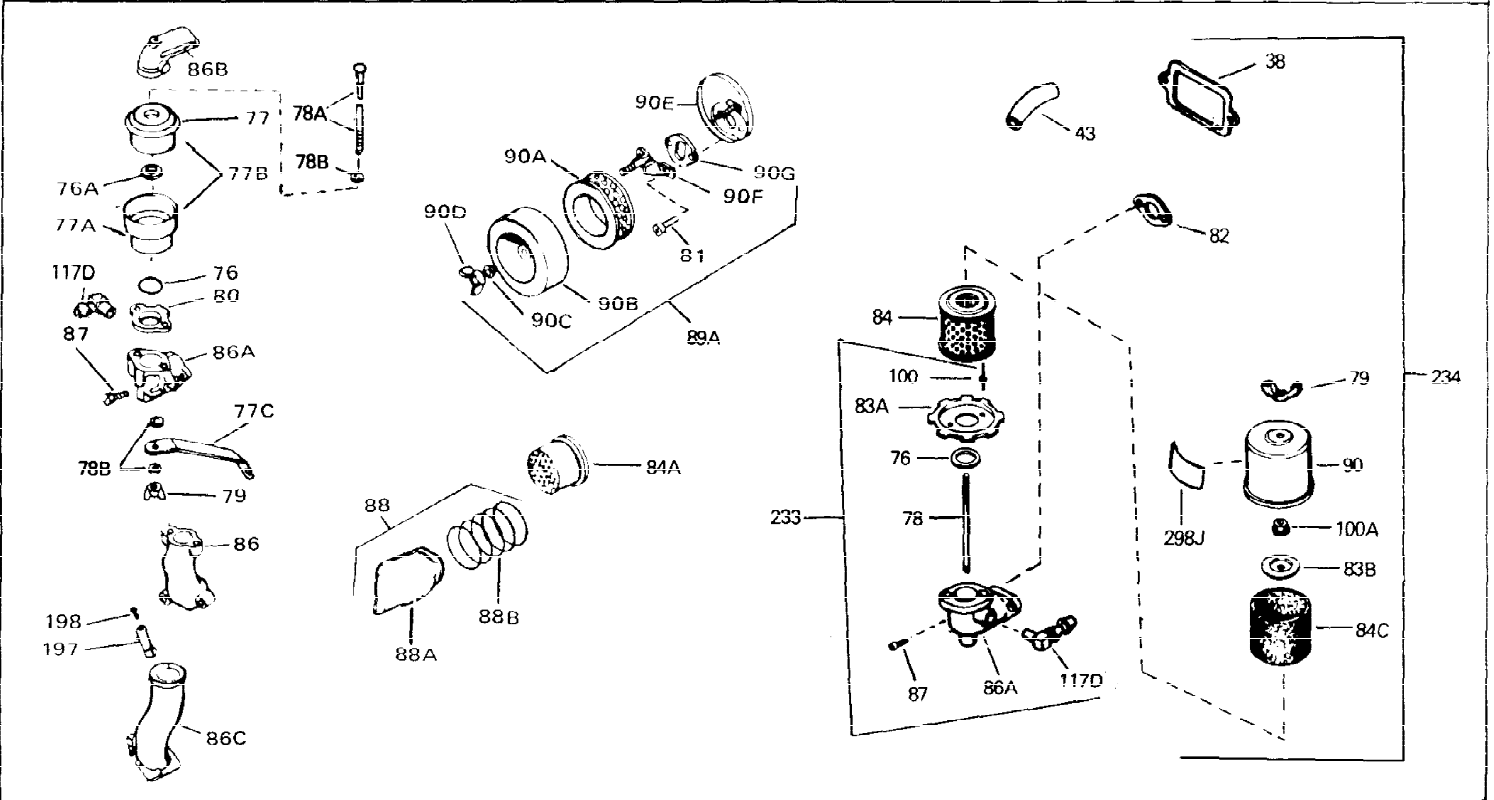

Ref #	Part Number	Qty	Description
35	26073	0	Washer, Connecting rod bolt
35	650570	0	Washer, Flat
35	650691	0	Washer, Flat
36	650694A	0	Screw, Hex flange hd., 5/16-18 x 2
36	650695A	0	Screw, Hex flange hd., 5/16-18 x 2-1/4
36	650697A	0	Screw, Hex flange hd., 5/16-18 x 2-1/2
38	27896	0	Gasket, Breather cover
43	27627	0	Tube, Breather
81	28820	0	Screw
81	30196	0	Screw
81	650521	0	Screw
82	27272	0	Gasket, Air cleaner
86	31988	0	Elbow, Air cleaner
86A	34697	0	Elbow, Air cleaner
87	650163	0	Screw, Fil. hd. Sems, 10-32 x 7/8
89A	730128	0	Cleaner Assy., Air
111	33167	0	Bracket, Lower fuel tank
112B	33166A	0	Bracket, Upper fuel tank
113	650561	0	Screw
113A	650665	0	Screw
117B	33053	0	Valve, Fuel strainer & shut-off
121E	391026	0	Muffler
121B	31287	0	Muffler
124B	33185	0	Cover & Tube, Muffler
124	650578	0	Screw
124A	33171	0	Screen, Muffler
125	27930	0	Gasket, Exhaust
129	28443	0	Nut, Conduit (1/8" thick)
129	32862	0	Nut, Conduit (1/4" thick)
130	31913	0	Nipple, Pipe (3")
131A	32394	0	Elbow, Exhaust (90')
131	30209	0	Elbow, Exhaust (45°)
134	31288	0	Muffler Adapter Kit
135	730130	0	Muffler Adapter Kit
136	6021A	0	Screw, Hex flange hd., 5/16-18 x 1-1/2
137	650697A	0	Screw, Hex flange hd., 5/16-18 x 2-1/2
138	30196	0	Screw
211	650675	0	Washer, Flat
233	34819	0	Elbow Assy., Air cleaner
234	730561	0	Air Cleaner Kit, Dual Element upright,
273	650687	0	Screw, Pan hd. self-tap, 10-32 x 5/16